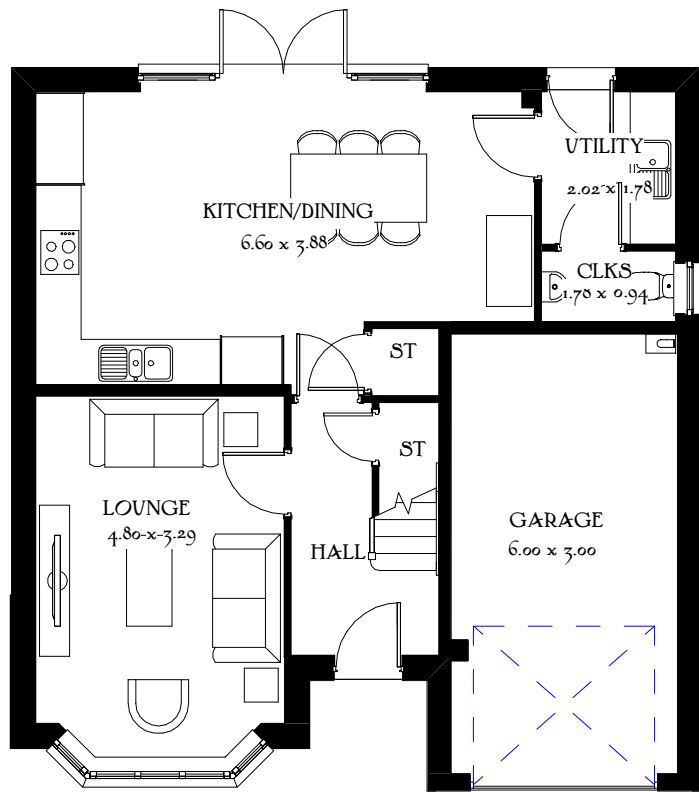

First Floor

Front Elevation

Side Elevation

Ground Floor

Rear Elevation

Side Elevation

Scale 1:100 @_A3
 0m 1m 2m 3m 4m 5m

Oxford

Heritage Collection
 F Series

Elevation Code: A1
 Date: June 2020
 EF_OXFO_DM.4