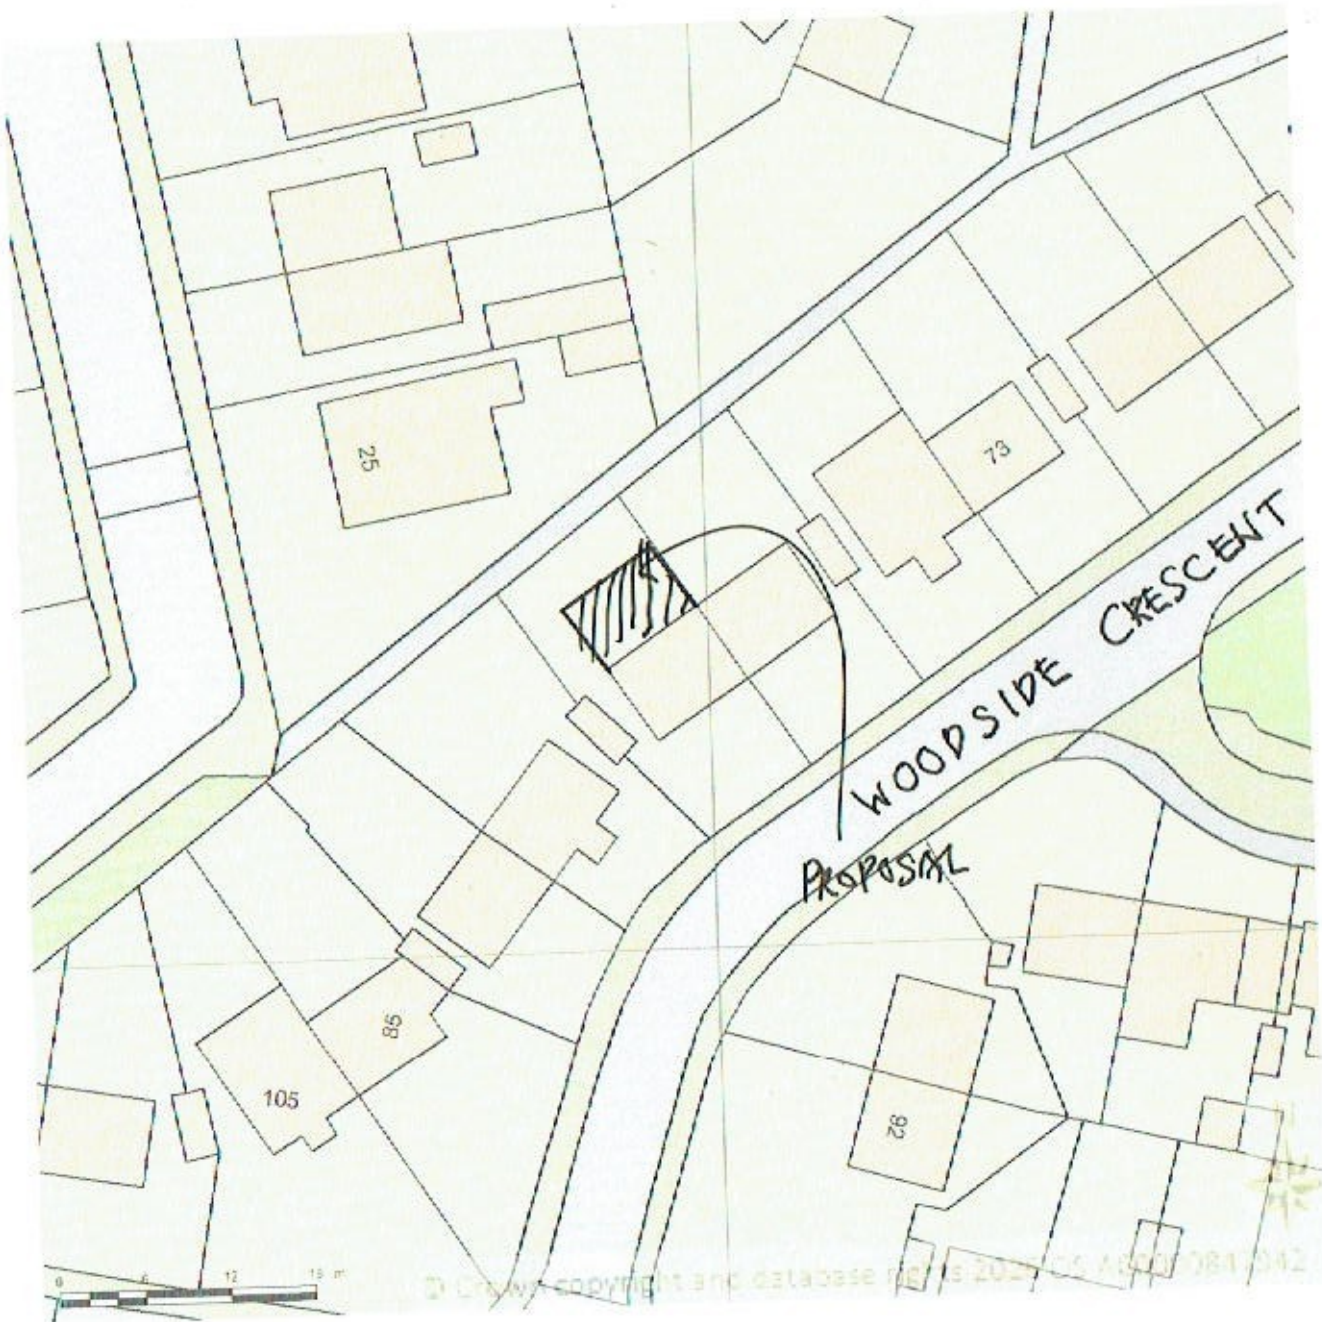

BLOCK/SITE PLAN
AREA 90m x 90m
SCALE 1:500 on A4
CENTRE COORDINATES: 423197, 423820

Supplied by Streetwise Maps Ltd
www.streetwise.net
Licence No: AC0000847942
26/06/2026 14:07:33