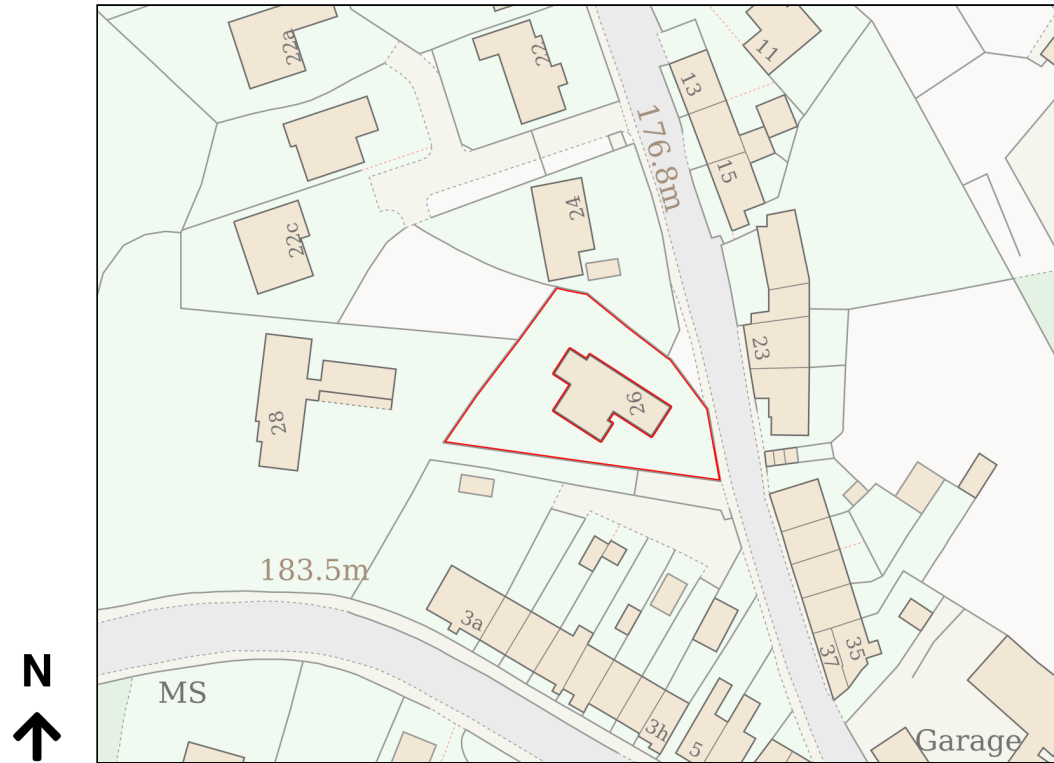

# Location Plan

Site Address: 26, Heys Road, Thongsbridge, Holmfirth, HD9 7SF

Date Produced: 10-Jun-2026

Scale: 1:1250 @A4

Planning Portal Reference: PP-15002888v1