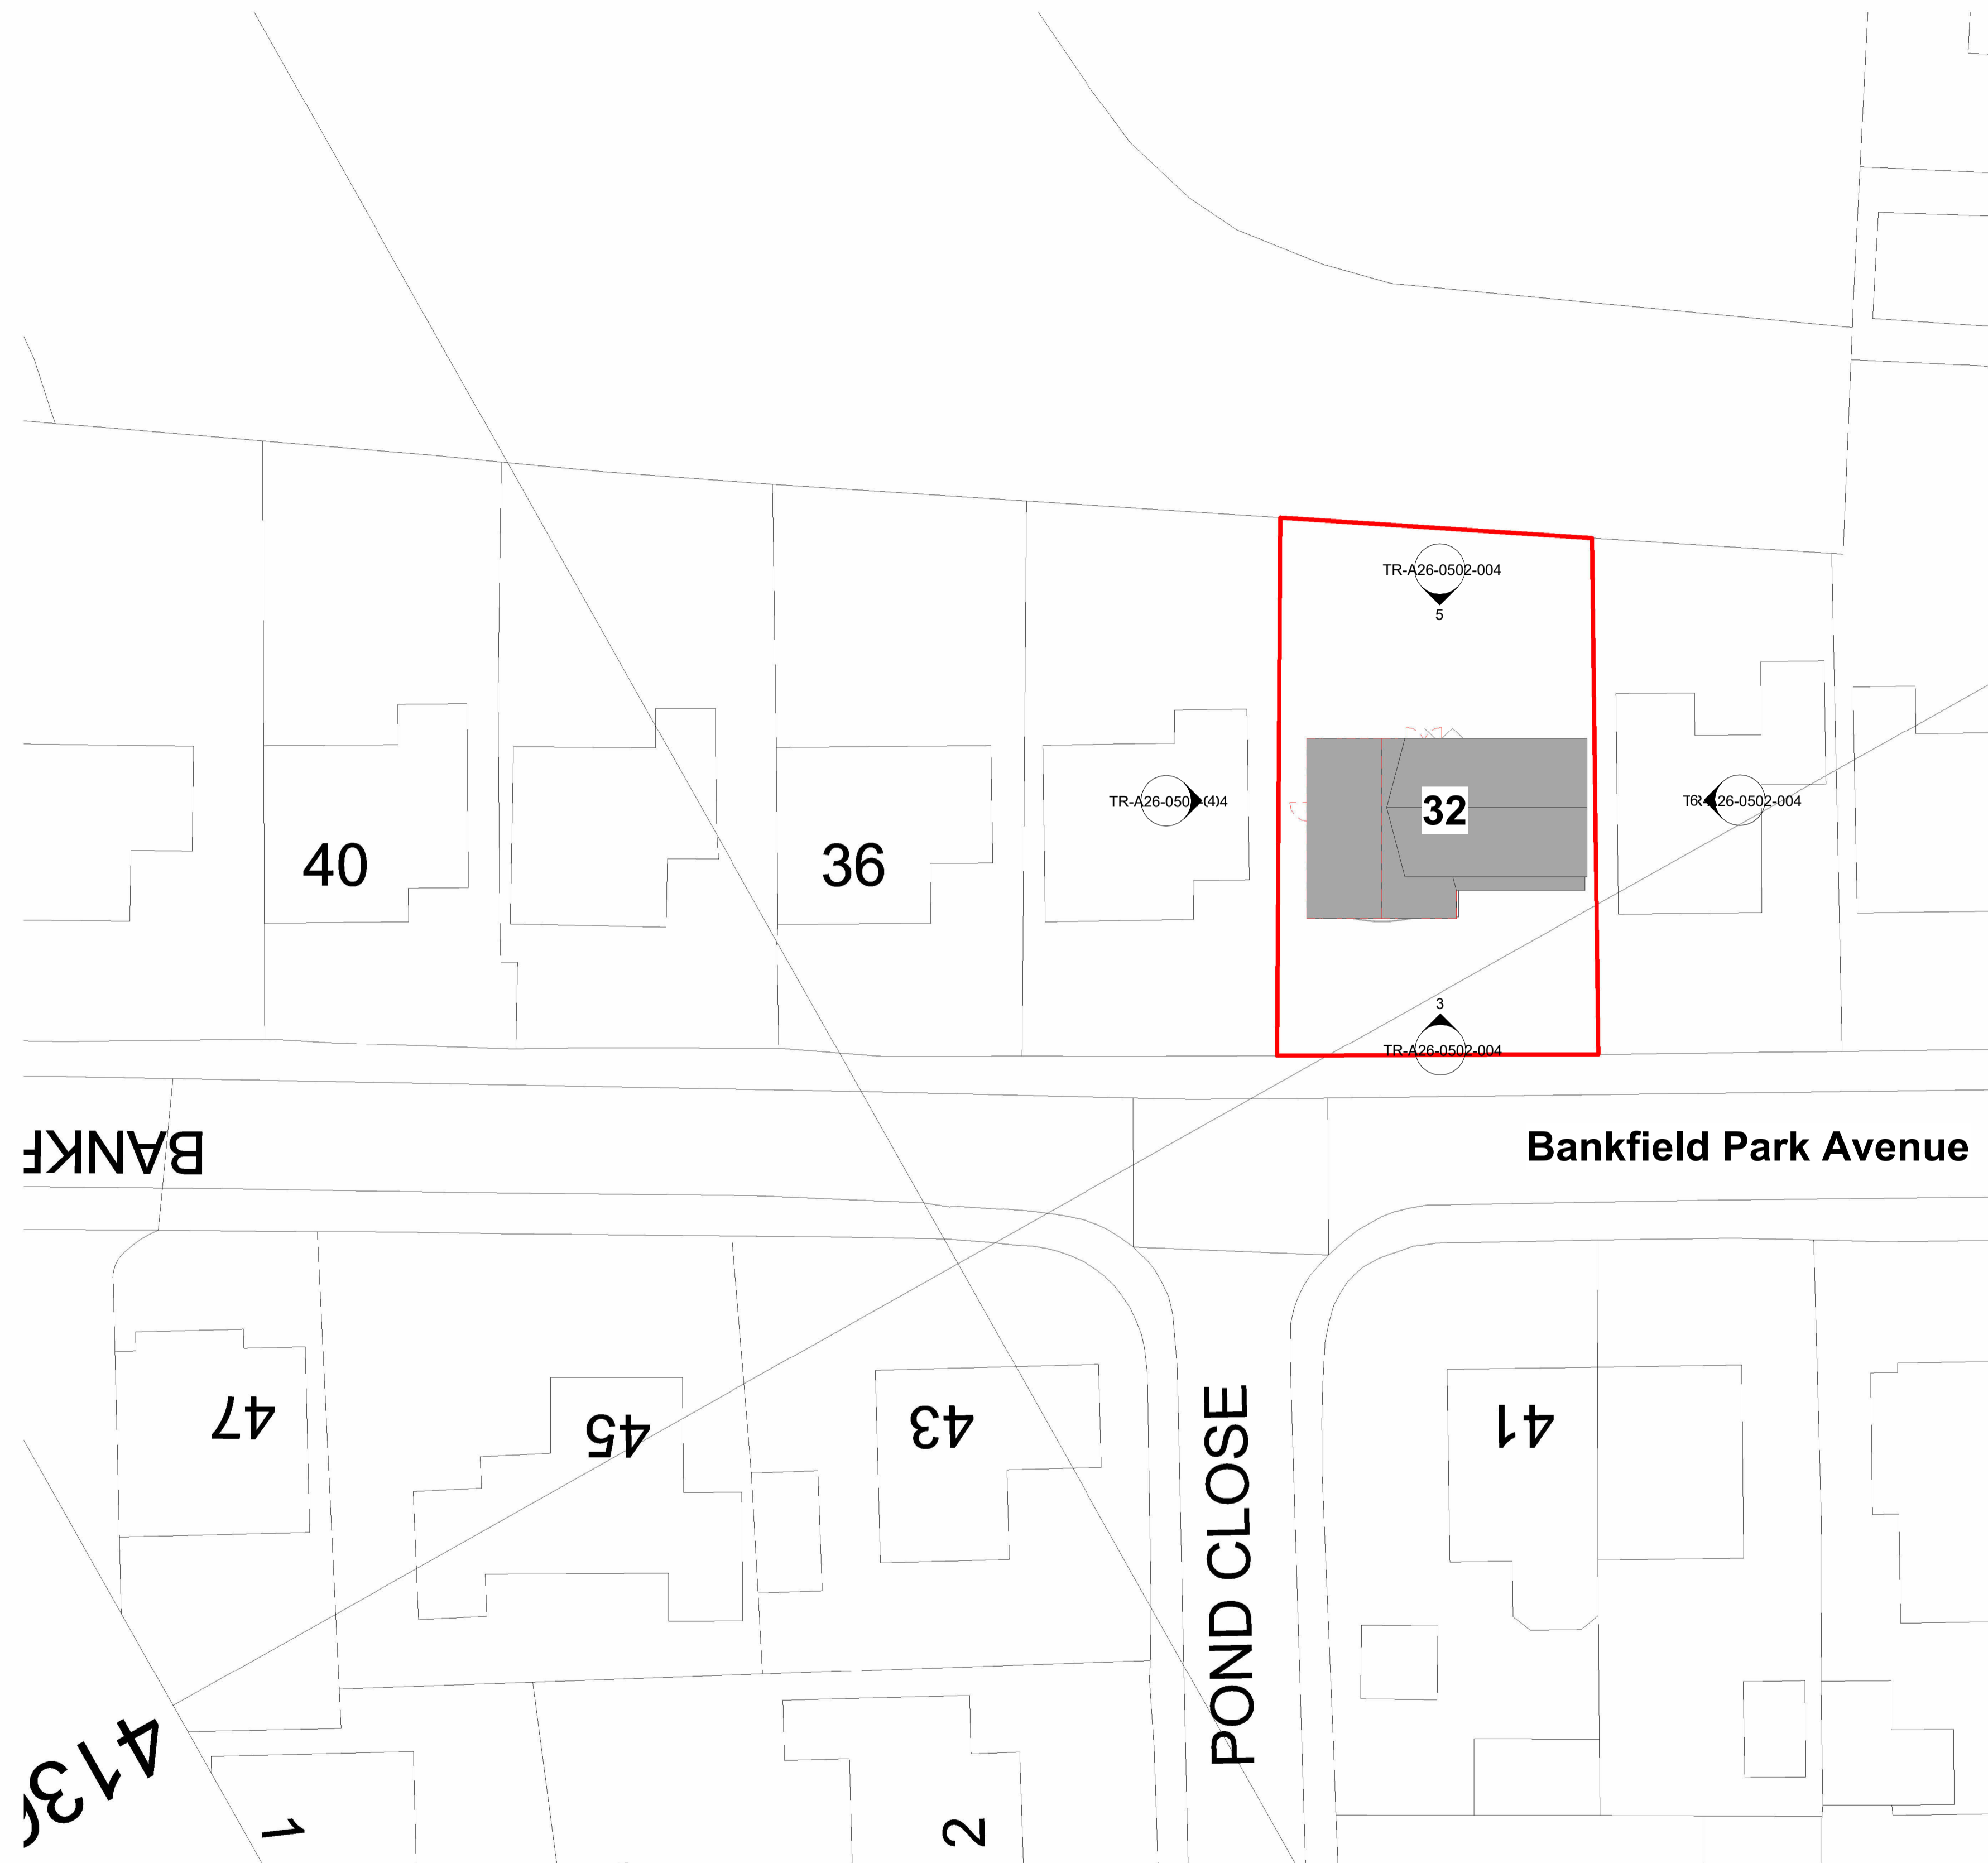

Location Plan
1 : 1250

Proposed Site Plan
1 : 200

Note:
All Dimensions Are Approximate
And TBC On Site By Contractor

Project Name
32 Bankfield Park Avenue, Huddersfield, HD4 7RD

Drawing Title:
Location & Proposed Site Plan

Drawing Number: TR-A26-0502-003
Scale: As indicated@A1

Date: 02/06/26
Revision: C

Drawn By: AM
Checked by: JA

Reason For Issue:
Planning - Extension