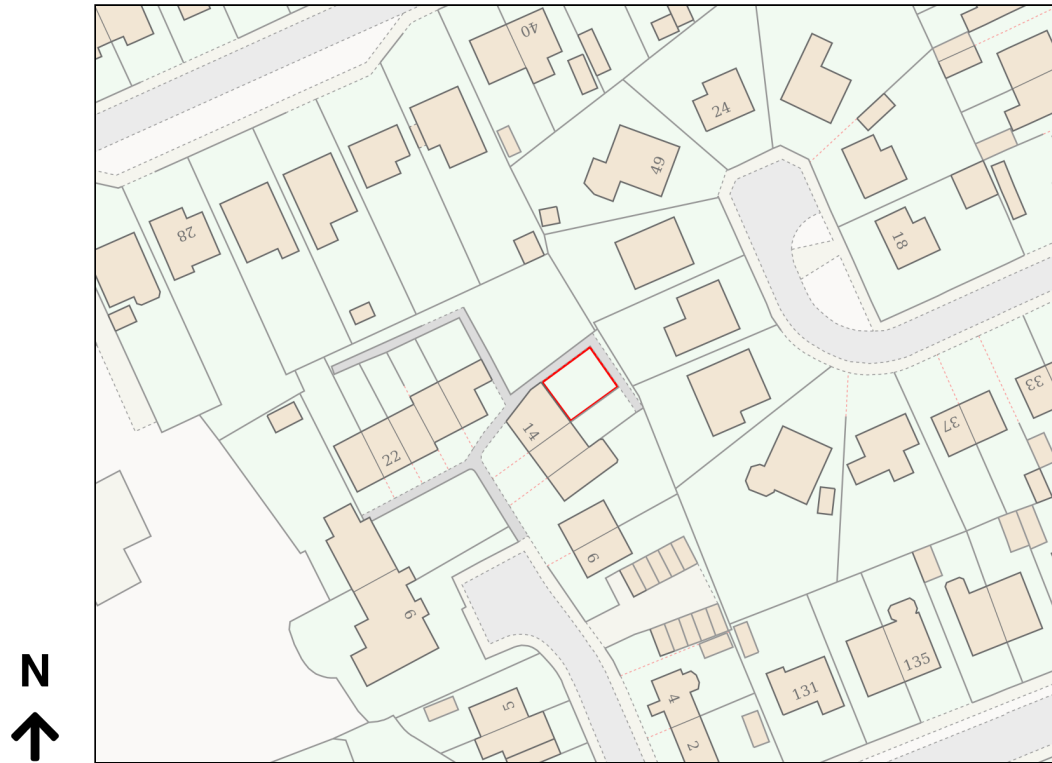

Location Plan

Site Address: 14, Moor Cottage Close, Netherton, Huddersfield, HD4 7LF

Date Produced: 08-Jun-2026

Scale: 1:1250 @A4

Planning Portal Reference: PP-14988367v1