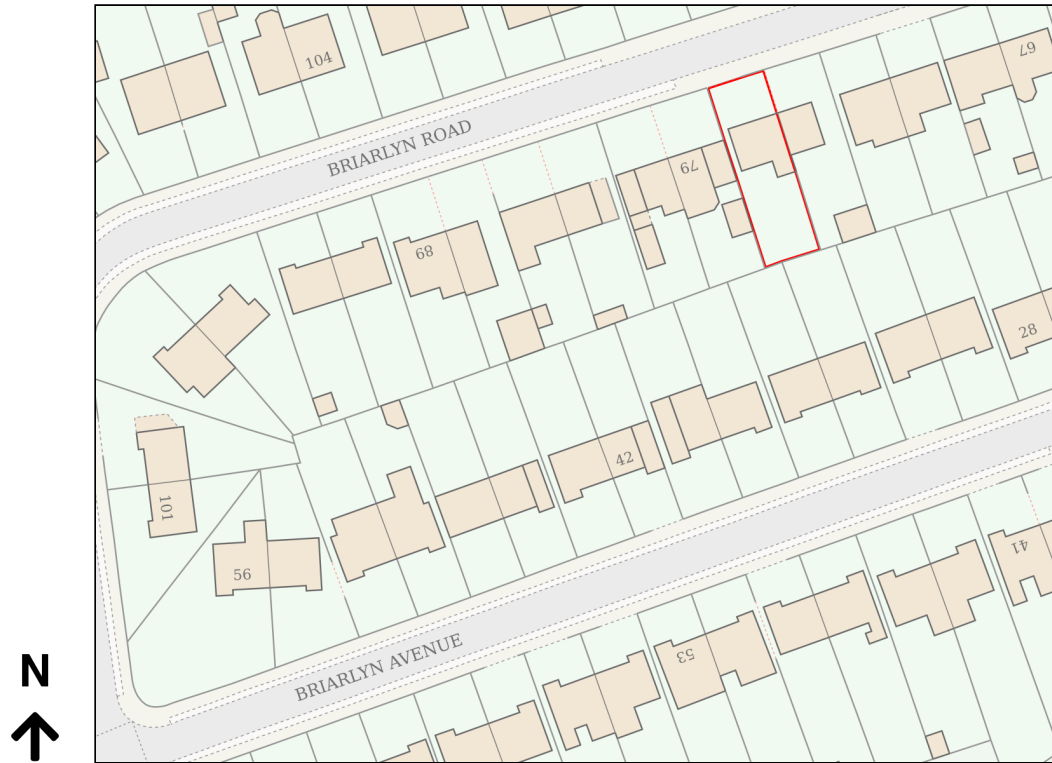

Location Plan

Site Address: 77, Briarlyn Road, Birchencliffe, Huddersfield, HD3 3NW

Date Produced: 02-Jun-2026

Scale: 1:1250 @A4

Planning Portal Reference: PP-14978506v1