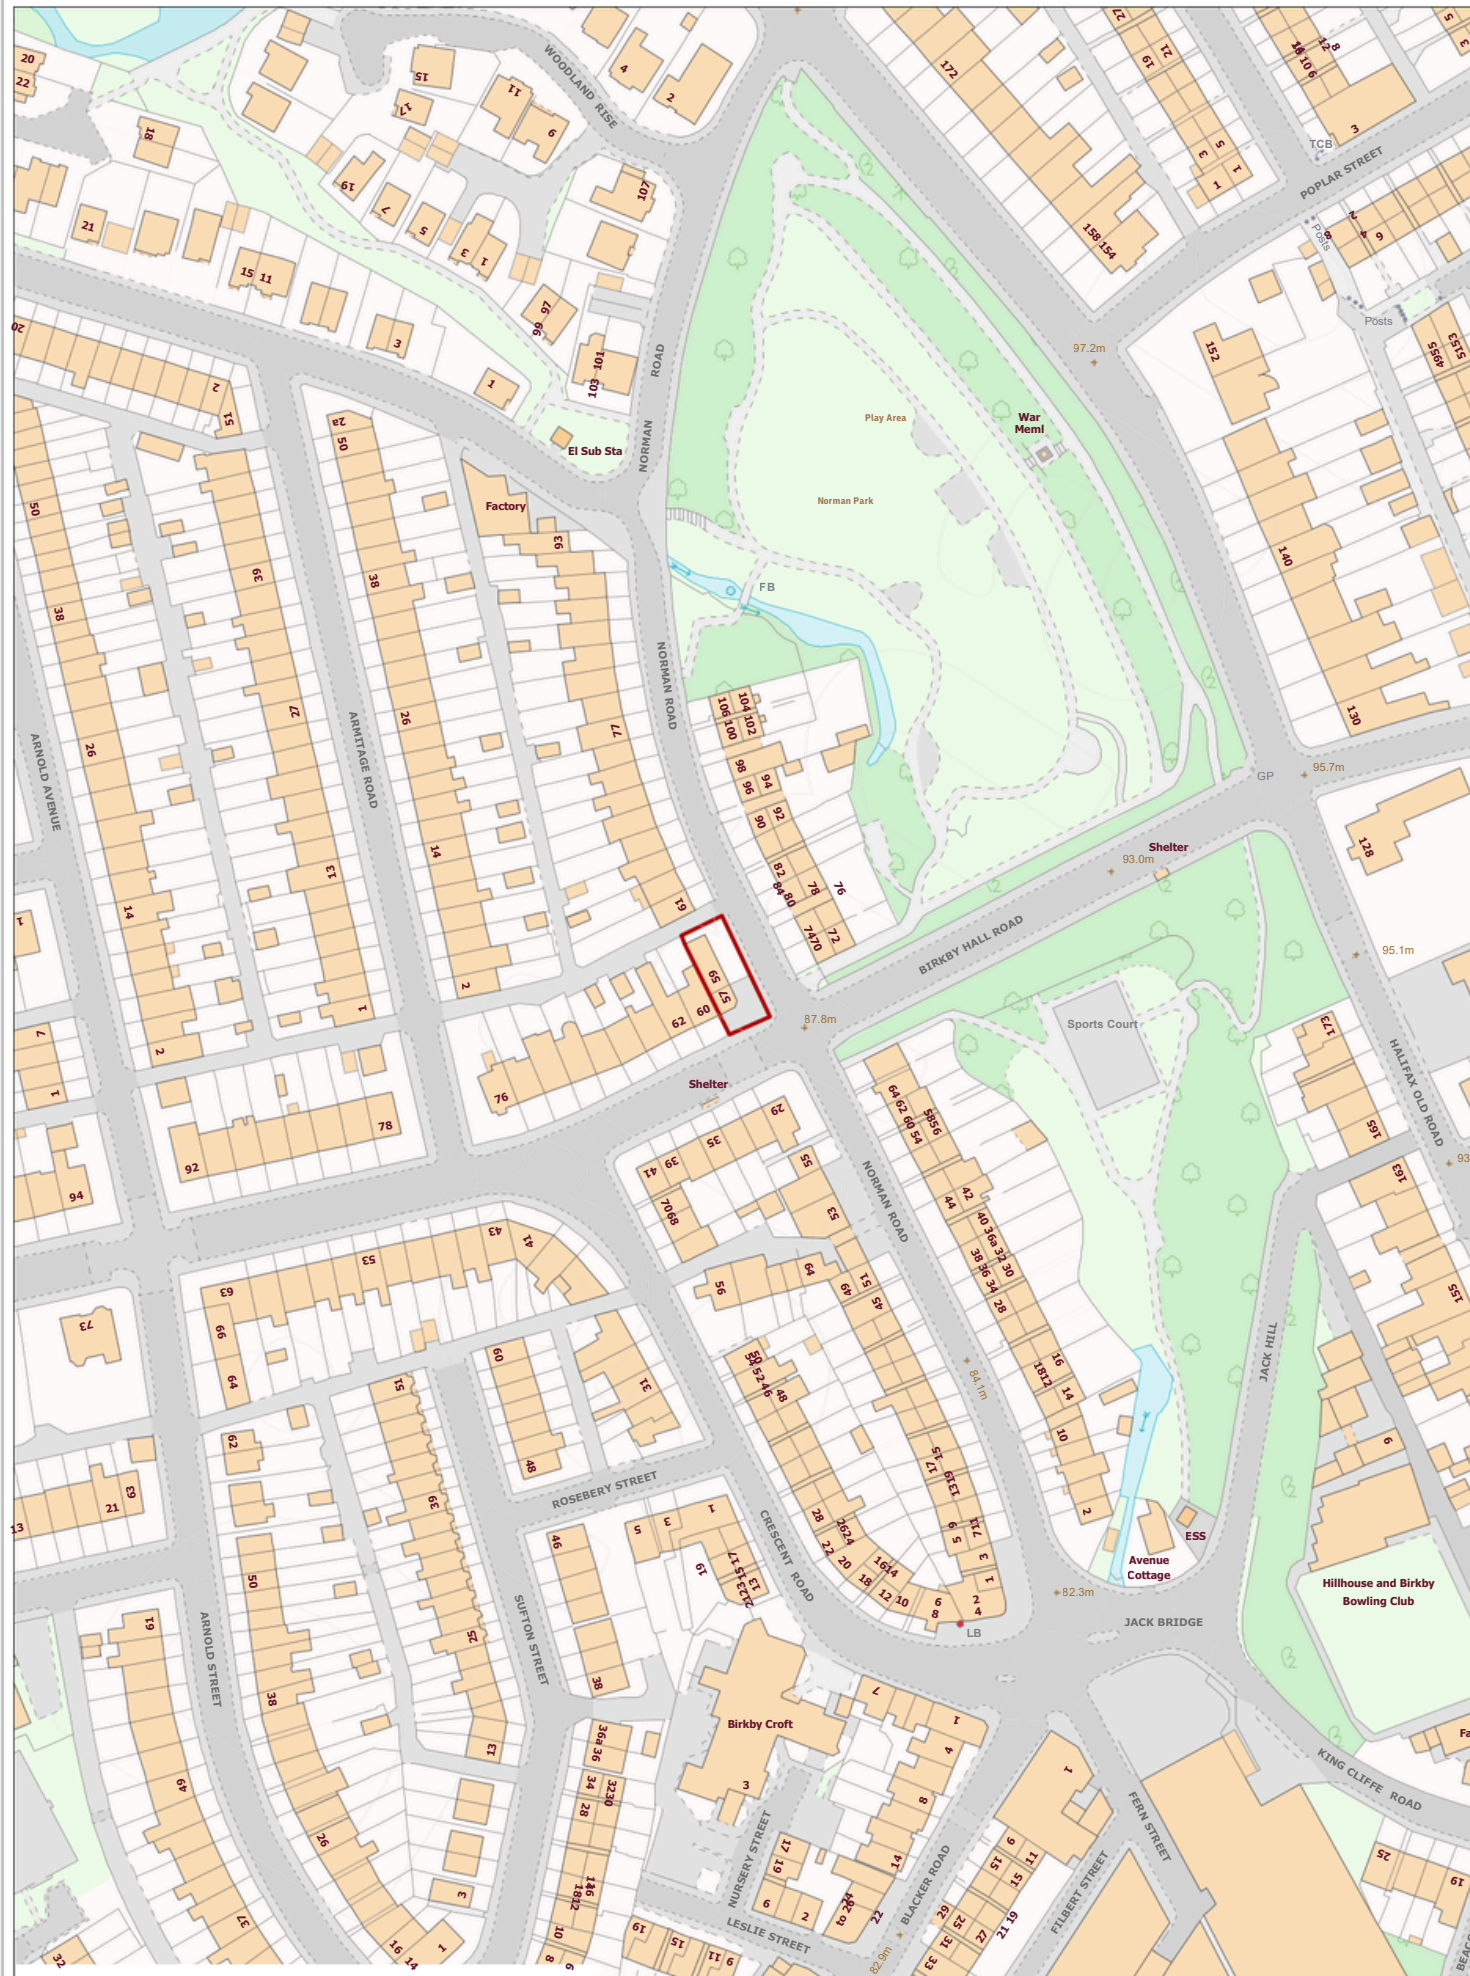

59 Norman Street Huddersfield

Scale 1:1250
 Projection: British National Grid
 19 May 2026 13:58

Revisions

Address :
 Mobile :

Address
 57 Norman Street, Huddersfield

Drawing Title
 Location plan

Date

Scale 1:1250@
 A3 size

Drawing no.
 104

Revisions