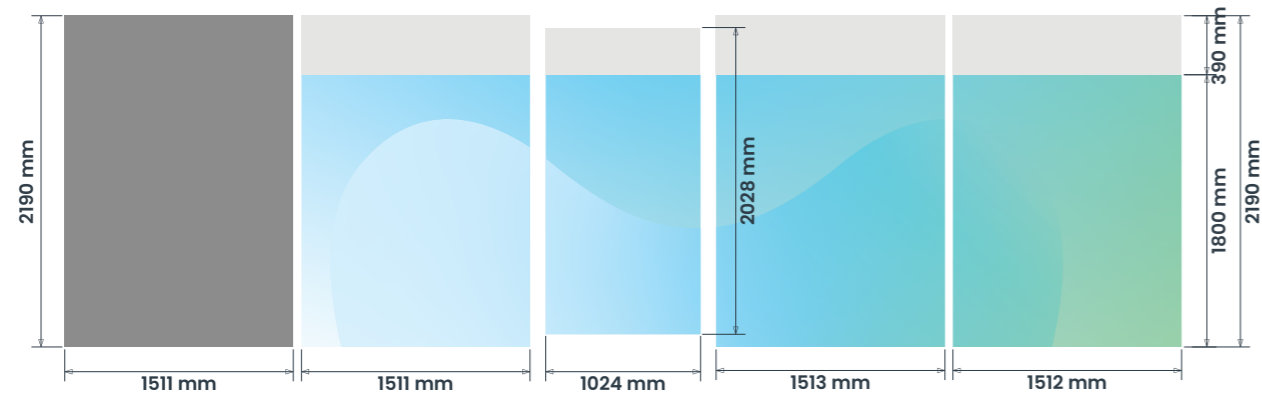

### Featuring:

- Matt laminate
- Complete with a frosted vinyl band to top of glazing

Scale 1:50

75 mm Ground Clearance