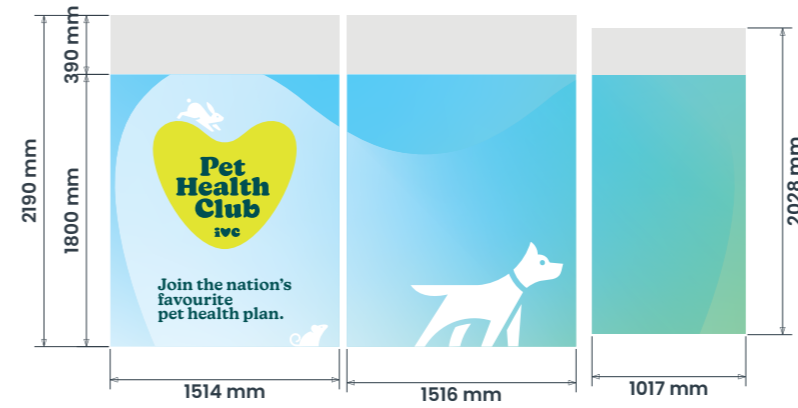

### Featuring:

- Matt laminate
- Complete with a frosted vinyl band to top of glazing

Scale 1:50

75 mm Ground Clearance