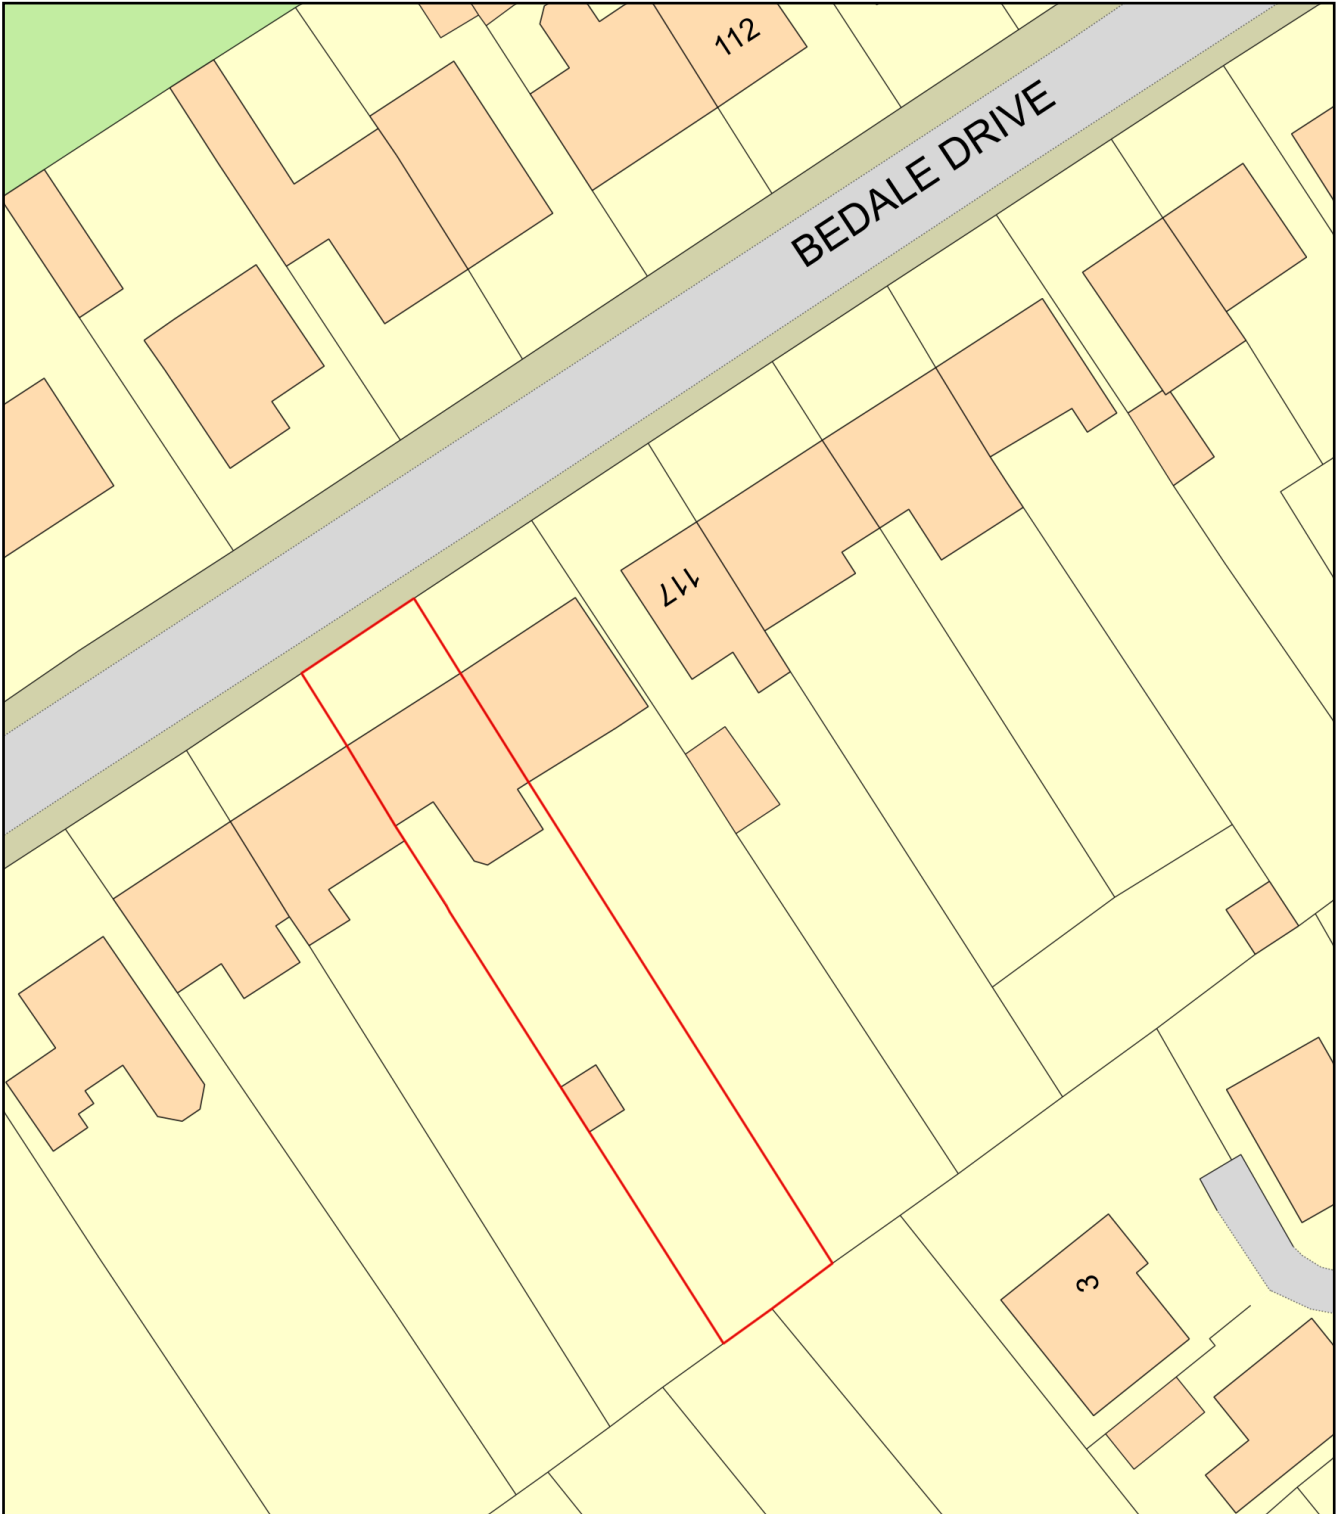

121 bedale

Plan Produced for: Andy Casson

Date Produced: 16 May 2026

Plan Reference Number: TQRQM26136084842864

Scale: 1:500 @ A4