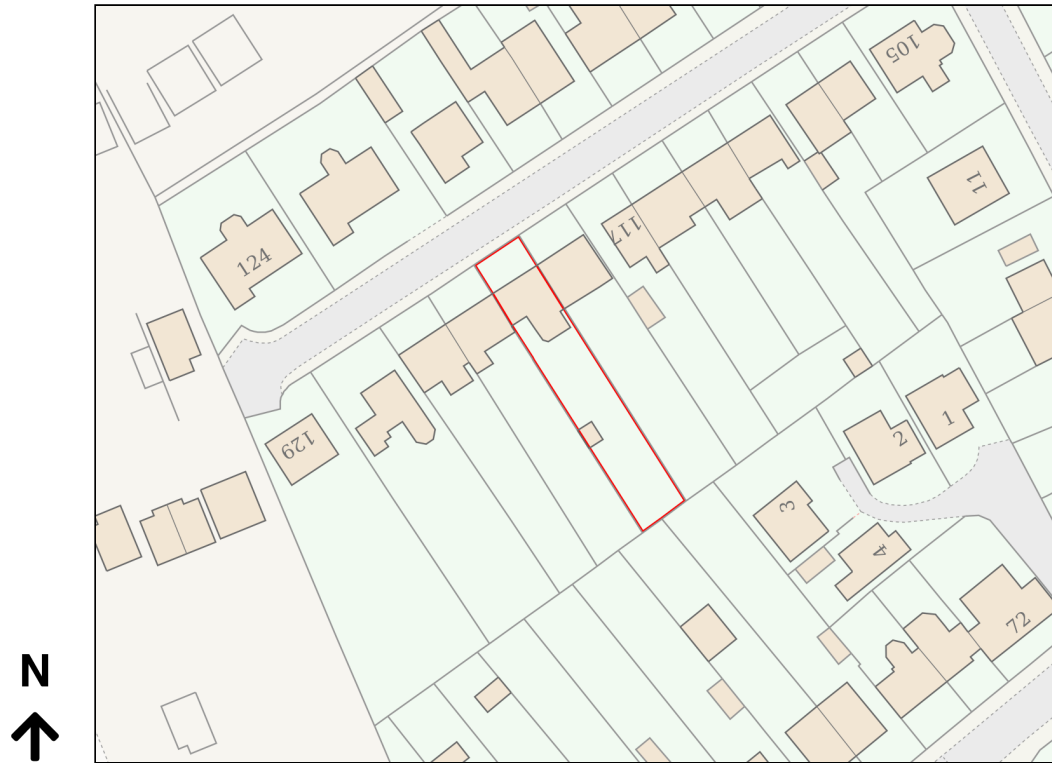

Location Plan

Site Address: 121, Bedale Drive, Skelmanthorpe, Huddersfield, HD8 9EU

Date Produced: 16-May-2026

Scale: 1:1250 @A4

Planning Portal Reference: PP-14940607v1