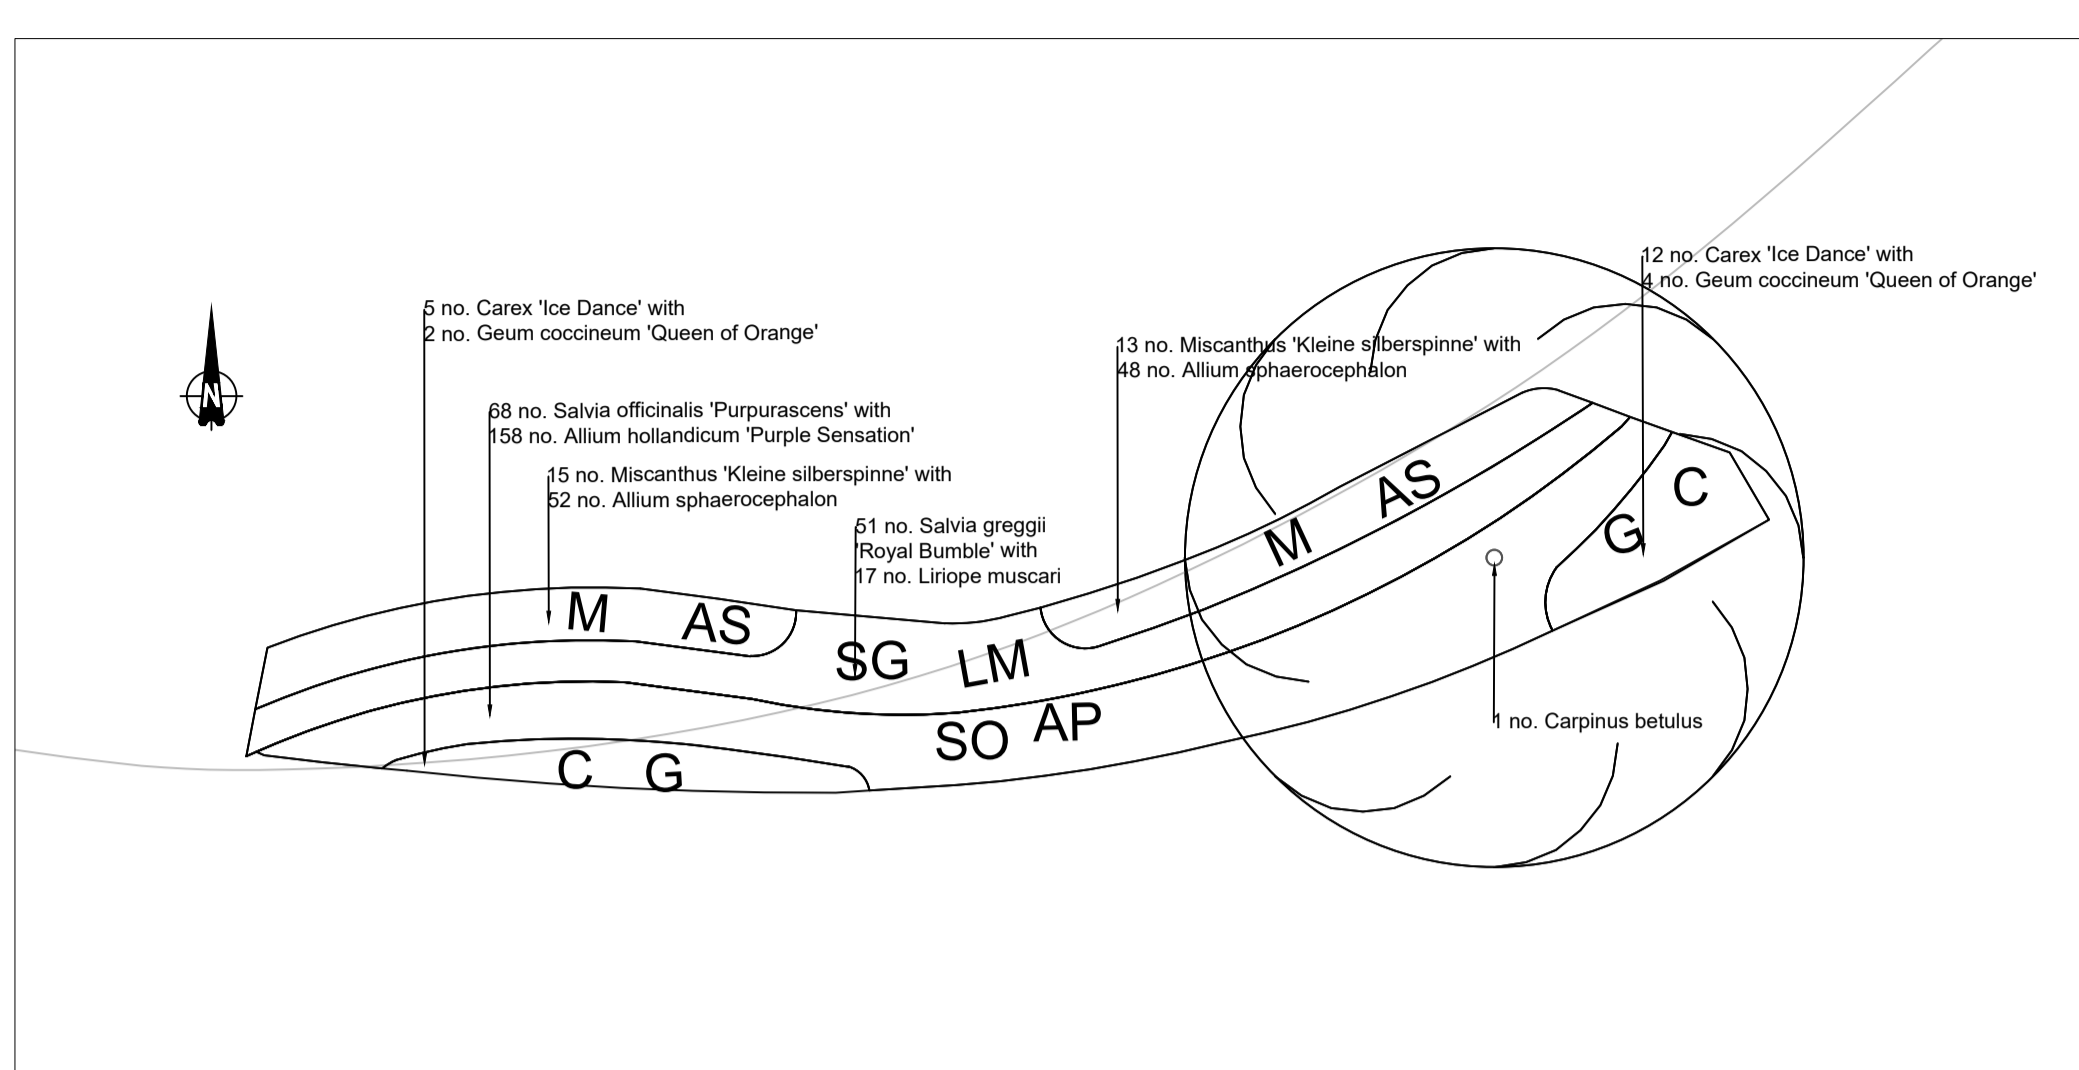

B Plan - Rain Garden Planting Detail
1:50 @ A1

RAIN GARDEN B		RAIN GARDEN PLAN SCHEDULE					
HERBACEOUS AND SHRUB PLANTING							
SPECIES	COMMON NAME	CODE	POT SIZE	DENSITY	NOTES	QUANTITY	
<i>Salvia officinalis</i> 'Purpurascens'	Purple sage	SO	CG 5L	15/m2	Fully rooted pot, healthy crown	68	
<i>Salvia greggii</i> 'Royal Bumble'	Autumn Sage 'Royal Bumble'	SG	CG 5L	15/m2	Fully rooted pot, healthy crown	51	
<i>Carex 'Ice Dance'</i>	Sedge 'Ice Dance'	C	CG 5L	15/m2	Fully rooted pot, healthy clump	17	
<i>Miscanthus 'Kleine silberspinne'</i>	Chinese Silver Grass	M	CG 5L	11/m2	Fully rooted pot, healthy clump	28	
<i>Liriope muscari</i>	Lily turf	LM	CG 5L	5/ m2	Fully rooted pot, healthy clump	17	
<i>Geum coccineum</i>	'Queen of orange'	G	CG 5L	5/ m2	Fully rooted pot, healthy clump	6	
BULBS							
SPECIES	COMMON NAME	CODE	POT SIZE	DENSITY	NOTES	QUANTITY	
<i>Allium hollandicum</i> 'Purple Sensation'	Dutch garlic 'purple Sensation'	AP	10cm +	35/m2 150mm centres	Planted individually at 150mm centres in-between purple sage	158	
<i>Allium sphaerocephalon</i>	Round headed garlic	AS	5cm +	40/m2	Planted in groups of 5-10 in-between miscanthus	100	
TREES							
SPECIES	COMMON NAME	POT SIZE	GIRTH	NOTES	QUANTITY		
<i>Carpinus betulus</i> 'Fastigiata'	Upright Hornbeam	RB	16-18cm	Min Height 450 cm, Min Clear Stem 200 cm	1