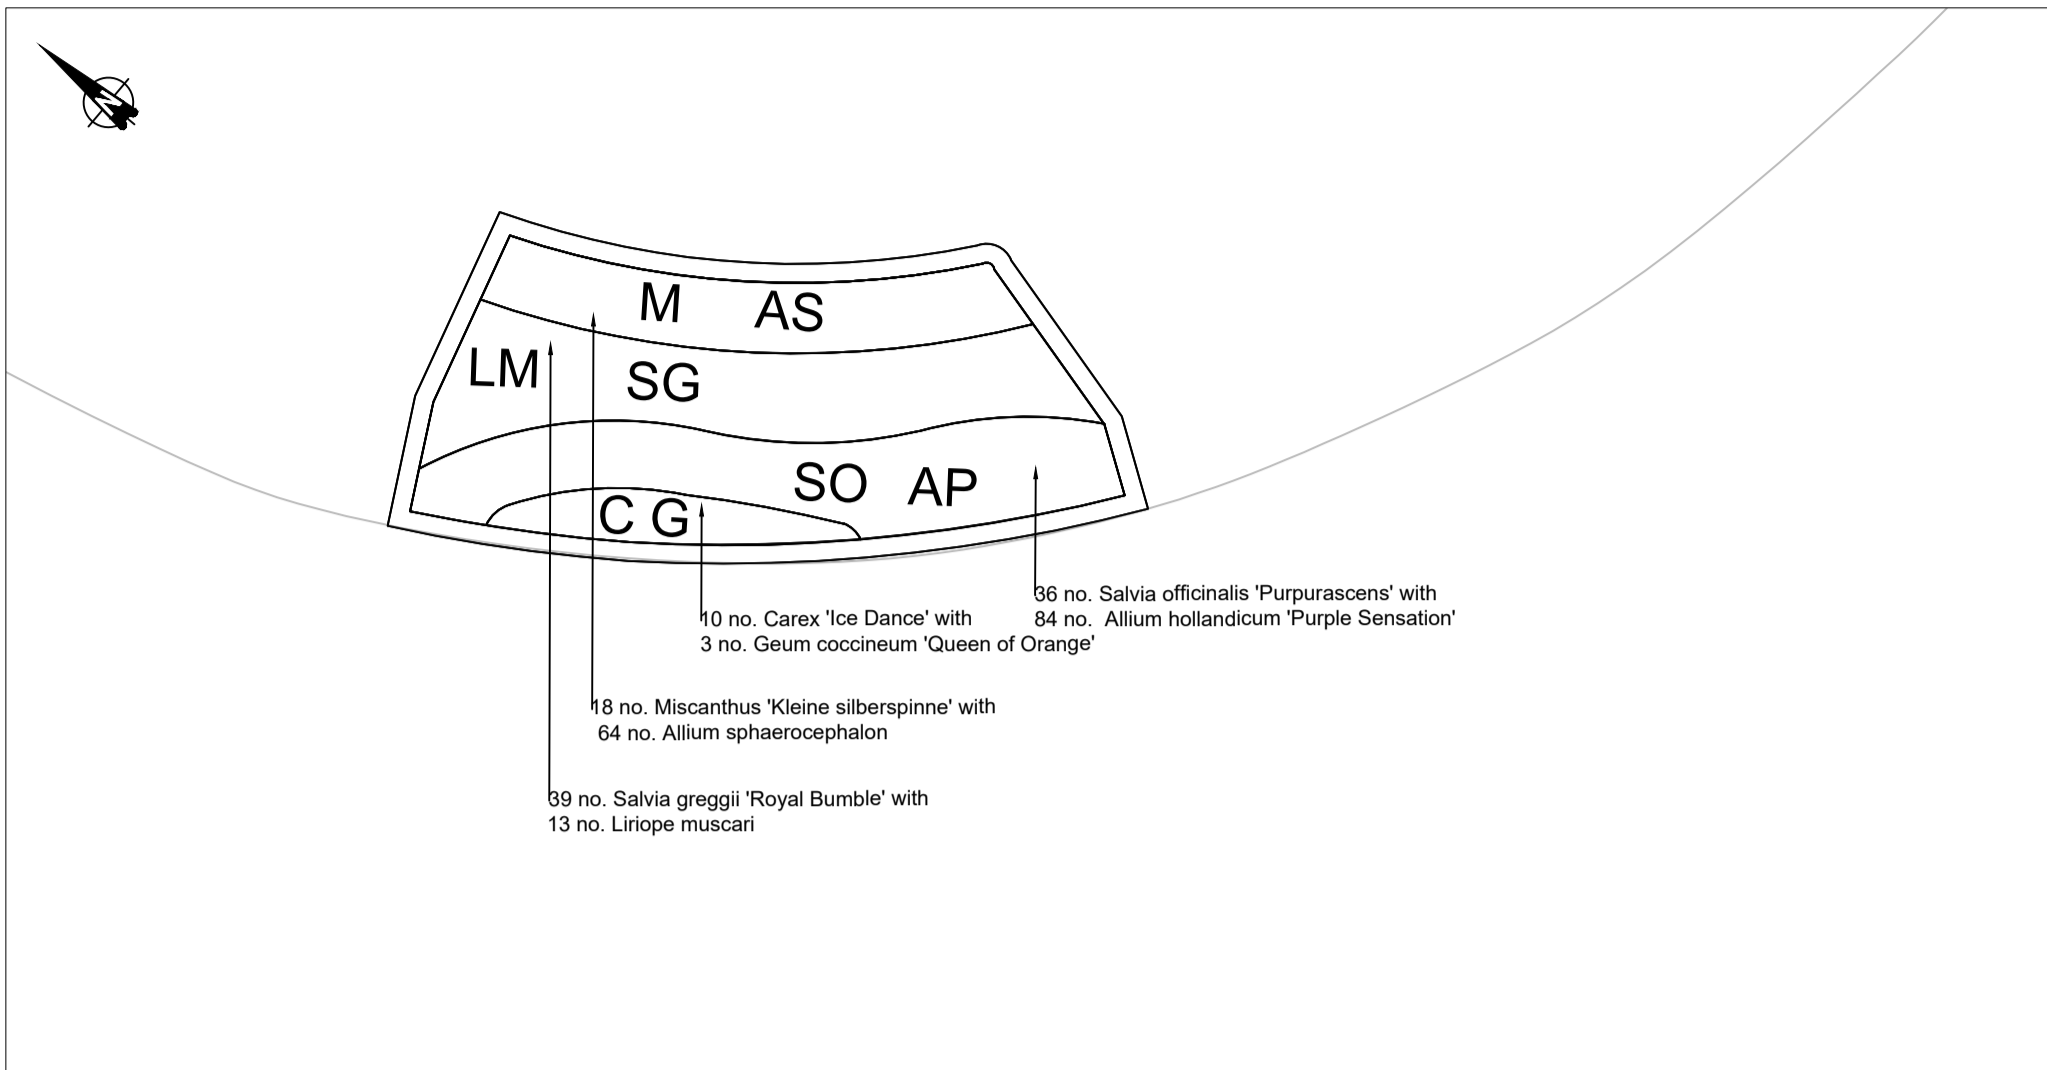

A Plan - Rain Garden Planting Detail  
1:50 @ A1

RAIN GARDEN A		RAIN GARDEN PLAN SCHEDULE					
HERBACEOUS AND SHRUB PLANTING							
SPECIES	COMMON NAME	CODE	POT SIZE	DENSITY	NOTES	QUANTITY	
<i>Salvia officinalis</i> 'Purpurascens'	Purple sage	SO	CG 5L	15/m2	Fully rooted pot, healthy crown	36	
<i>Salvia greggii</i> 'Royal Bumble'	Autumn Sage 'Royal Bumble'	SG	CG 5L	15/m2	Fully rooted pot, healthy crown	39	
<i>Carex 'Ice Dance'</i>	Sedge 'Ice Dance'	C	CG 5L	15/m2	Fully rooted pot, healthy clump	10	
<i>Miscanthus 'Kleine silberspinne'</i>	Chinese Silver Grass	M	CG 5L	11/m2	Fully rooted pot, healthy clump	18	
<i>Liriope muscari</i>	Lily turf	LM	CG 5L	5/ m2	Fully rooted pot, healthy clump	13	
<i>Geum coccineum</i>	Queen of orange'	G	CG 5L	5/ m2	Fully rooted pot, healthy clump	3	
BULBS							
SPECIES	COMMON NAME	CODE	POT SIZE	DENSITY	NOTES	QUANTITY	
<i>Allium hollandicum</i> 'Purple Sensation'	Dutch garlic 'Purple Sensation'	AP	10cm +	35/m2 150mm centres	Planted individually at 150mm centres in-between purple sage	84	
<i>Allium sphaerocephalon</i>	Round headed garlic	AS	5cm +	40/m2	Planted in groups of 5-10 in-between miscanthus	64	