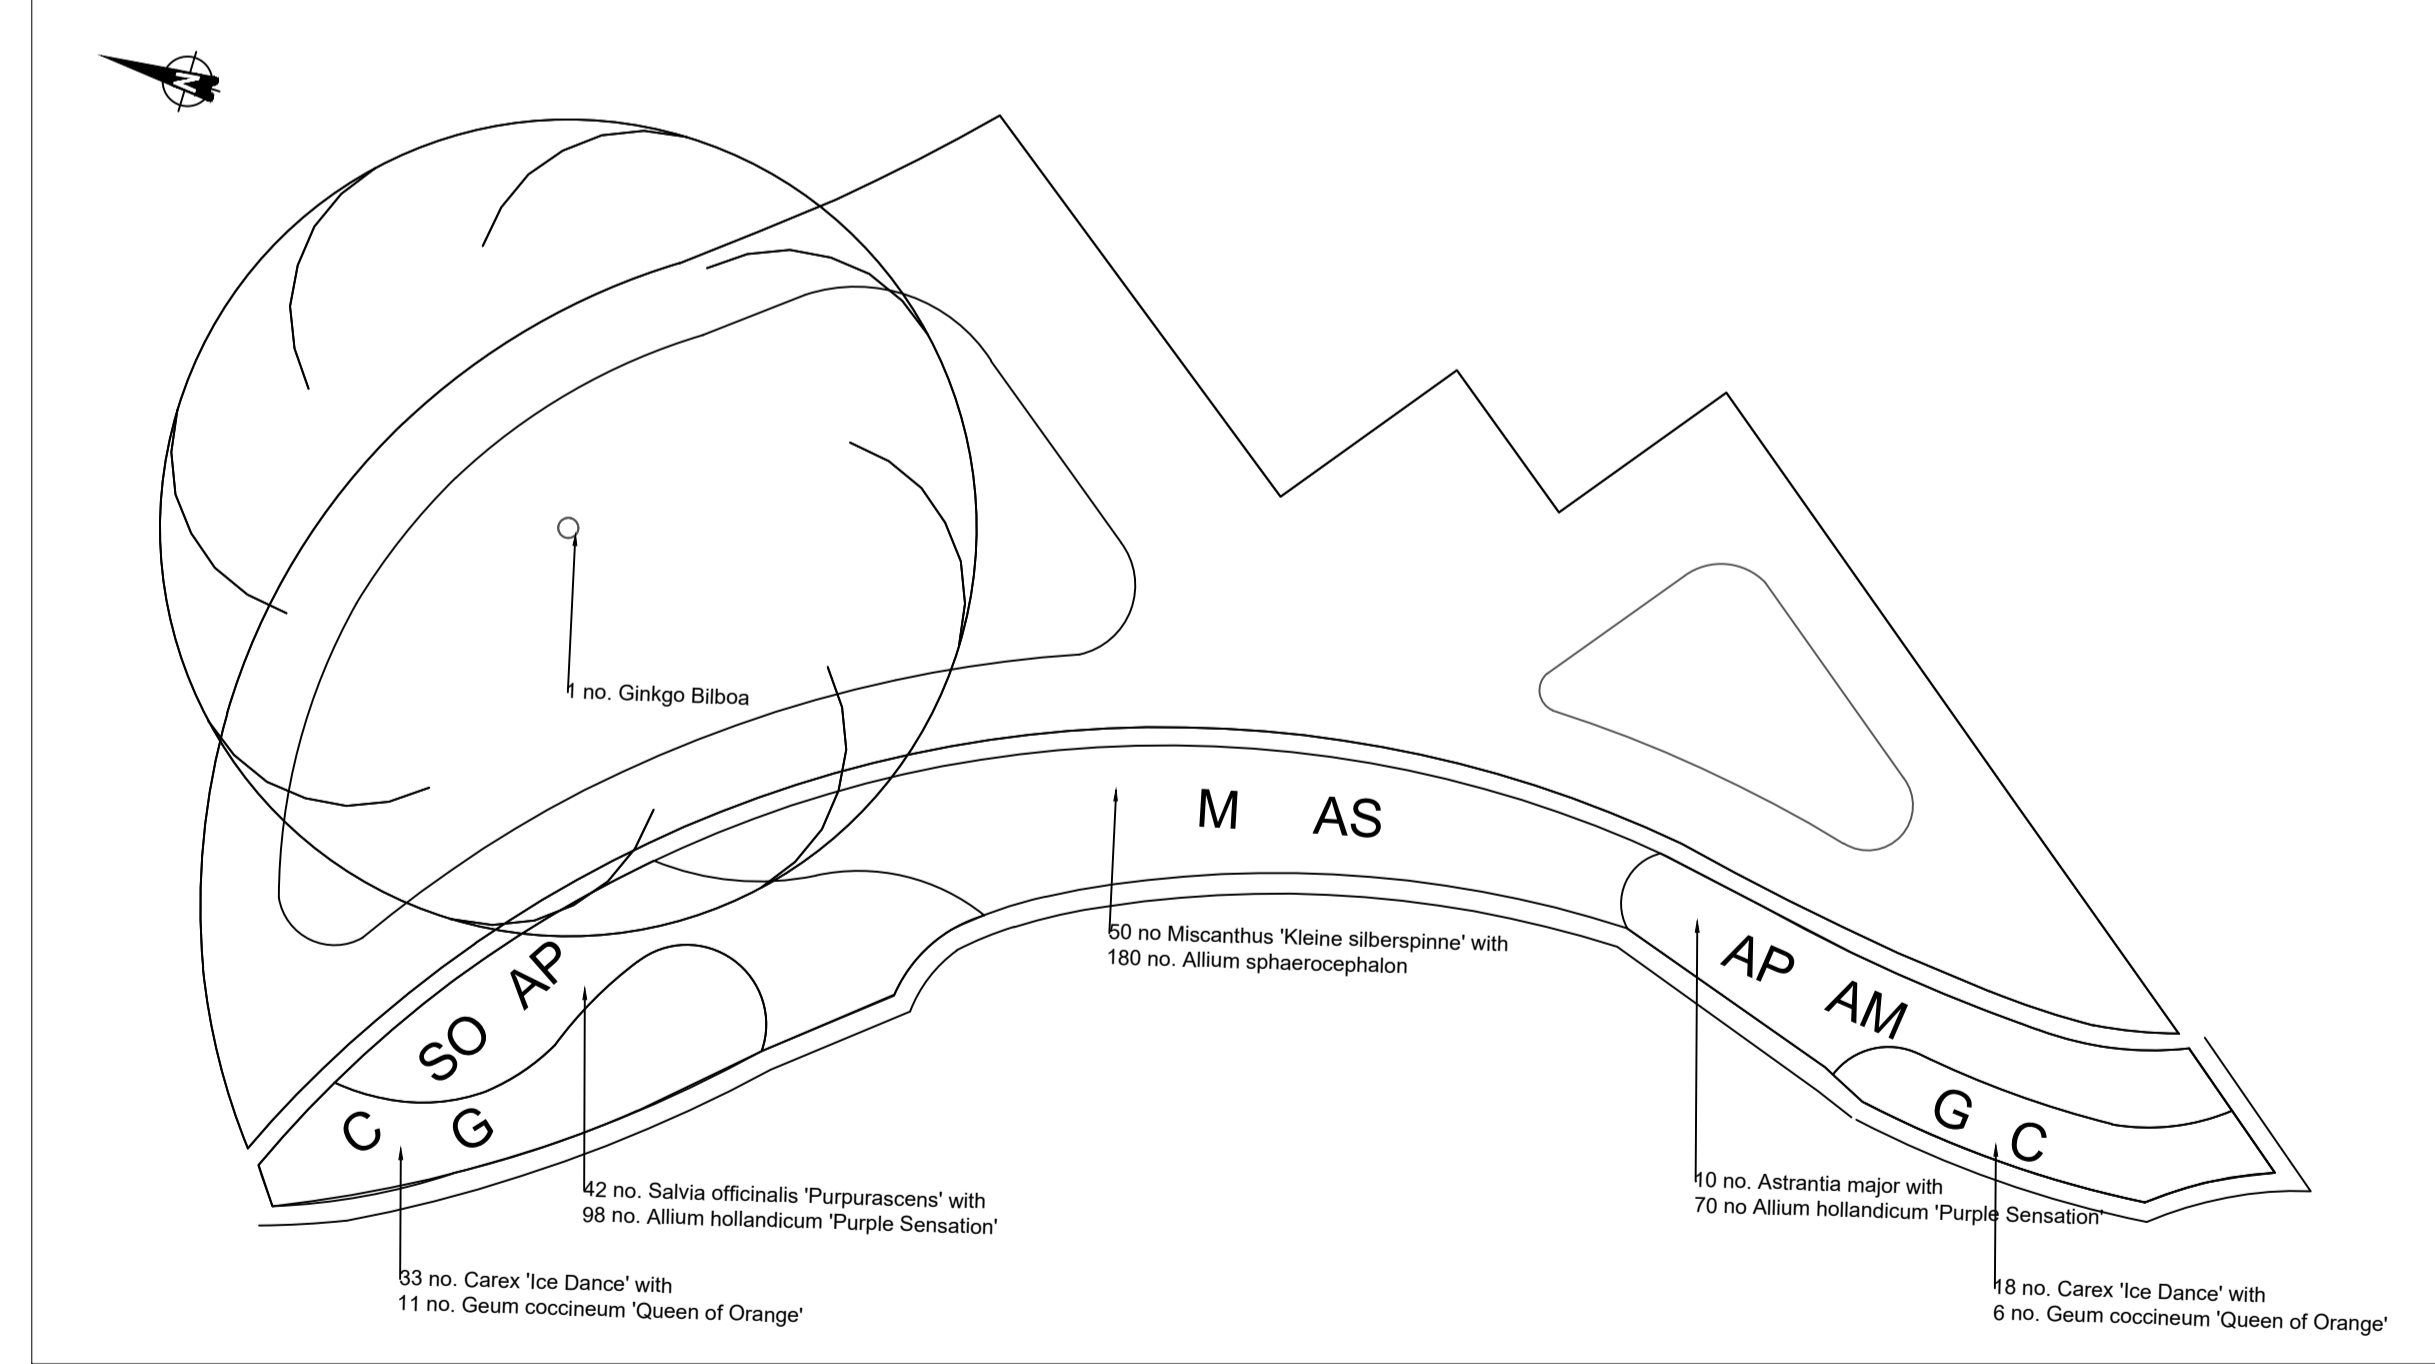

E Plan - Rain Garden Planting Detail
1:50 @ A1

RAIN GARDEN E		RAIN GARDEN PLAN SCHEDULE					
HERBACEOUS AND SHRUB PLANTING							
SPECIES	COMMON NAME	CODE	POT SIZE	DENSITY	NOTES	QUANTITY	
<i>Salvia officinalis</i> 'Purpurascens'	Purple sage	SO	CG 5L	15/m2	Fully rooted pot, healthy crown	42	
<i>Carex 'Ice Dance'</i>	Sedge 'Ice Dance'	C	CG 5L	15/m2	Fully rooted pot, healthy clump	51	
<i>Miscanthus 'Kleine silberspinne'</i>	Chinese Silver Grass	M	CG 5L	11/m2	Fully rooted pot, healthy clump	50	
<i>Astrantia major</i>	Greater Masterwort	AM	CG 5L	5/ m2	Fully rooted pot, healthy clump	10	
<i>Geum coccineum</i>	Queen of orange'	G	CG 5L	5/ m2	Fully rooted pot, healthy clump	17	
BULBS							
SPECIES	COMMON NAME	CODE	POT SIZE	DENSITY	NOTES	QUANTITY	
<i>Allium hollandicum</i> 'Purple Sensation'	Dutch garlic 'purple Sensation'	AP	10cm +	35/m2 150mm centres	Planted individually at 150mm centres. Inbetween purple sage	168	
<i>Allium sphaerocephalon</i>	Round headed garlic	AS	5cm +	40/m2	Planted in groups of 5-10 inbetween miscanthus	180	
TREES							
SPECIES	COMMON NAME	POT SIZE	DENSITY	NOTES	QUANTITY		
Ginkgo Biloba	Maidenhair Tree	RB	16-18cm	Min Height 450, Min Clear Stem 200cm	1		

DO NOT SCALE

REV	DATE	BY	DESCRIPTION	CHK	APP
C05	10/02/26	LA	Update to mound 1 due to bin store update	LA	RW
C04	17/10/25	MY	Update to species within planter A to north of site LA	LA	RW
C04	17/10/25	MY	Update to rain garden B as per kerb realignment	LA	RW
C03	20/06/25	LA	Amendment to rain garden 'E'	RW	KM
C02	30/10/24	LA	Issue for construction	RW	KM
C01	20/09/24	LA	Issue for construction	RW	KM
P01	16/06/23	LA	First Revision	RW	KM

DRAWING STATUS: A - FIT FOR CONSTRUCTION

wsp

4th Floor, 6 Devonshire Square, London, EC2M 4YE, UK
T+44 (0) 207 337 1700, F+44 (0) 207 337 1701
wsp.com

CLIENT: **Kirklees** COUNCIL

SITE PROJECT: **Heckmondwike Bus Station**

TITLE: **Planting Design SHEET 1 OF 3**

SCALE @ A1: 1:50	CHECKED: RW	APPROVED: KM
PROJECT NO: 70079085	DESIGNED: LA	DATE: FEB26

DRAWING No: TCF-WSP-KHBH-XXX-DR-LE-000002	REV: C05

© WSP UK Ltd

File name: \\uk.wspgroup.com\central_data\Projects\70097xxx\70097732 - Heckmondwike BS - RIBA4\03 WIP\LA Landscape Architect\02 CAD-BIM Models\Details\For Issue Sept 24 C01