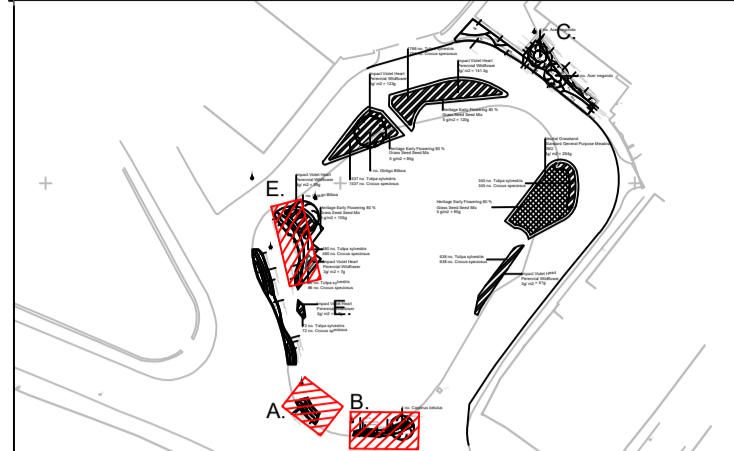

REV	DATE	BY	DESCRIPTION	CHK	APP
C05	10/02/26	LA	Update to mound 1 due to bin store update	LA	RW
C04	17/10/25	MY	Update to species within planter A to north of site LA	LA	RW
C04	17/10/25	MY	Update to rain garden B as per kerb realignment	LA	RW
C03	20/06/25	LA	Amendment to rain garden 'E'	RW	KM
C02	30/10/24	LA	Issue for construction	RW	KM
C01	20/09/24	LA	Issue for construction	RW	KM
P01	16/06/23	LA	First Revision	RW	KM

DRAWING STATUS: A - FIT FOR CONSTRUCTION

wsp

4th Floor, 6 Devonshire Square, London, EC2M 4YE, UK
T+44 (0) 207 337 1700, F+44 (0) 207 337 1701
wsp.com

CLIENT: **Kirklees** COUNCIL

SITE PROJECT: **Heckmondwike Bus Station**

TITLE: **Planting Design SHEET 1 OF 3**

SCALE @ A1: 1:50	CHECKED: RW	APPROVED: KM
PROJECT NO: 70079085	DESIGNED: LA	DATE: FEB26

DRAWING No: TCF-WSP-KHBH-XXX-DR-LE-000002	REV: C05

© WSP UK Ltd

File name: \\uk.wspgroup.com\central_data\Projects\70097xxx\70097732 - Heckmondwike BS - RIBA4\03 WIP\LA Landscape Architect\02 CAD-BIM Models\Details\For Issue Sept 24 C01