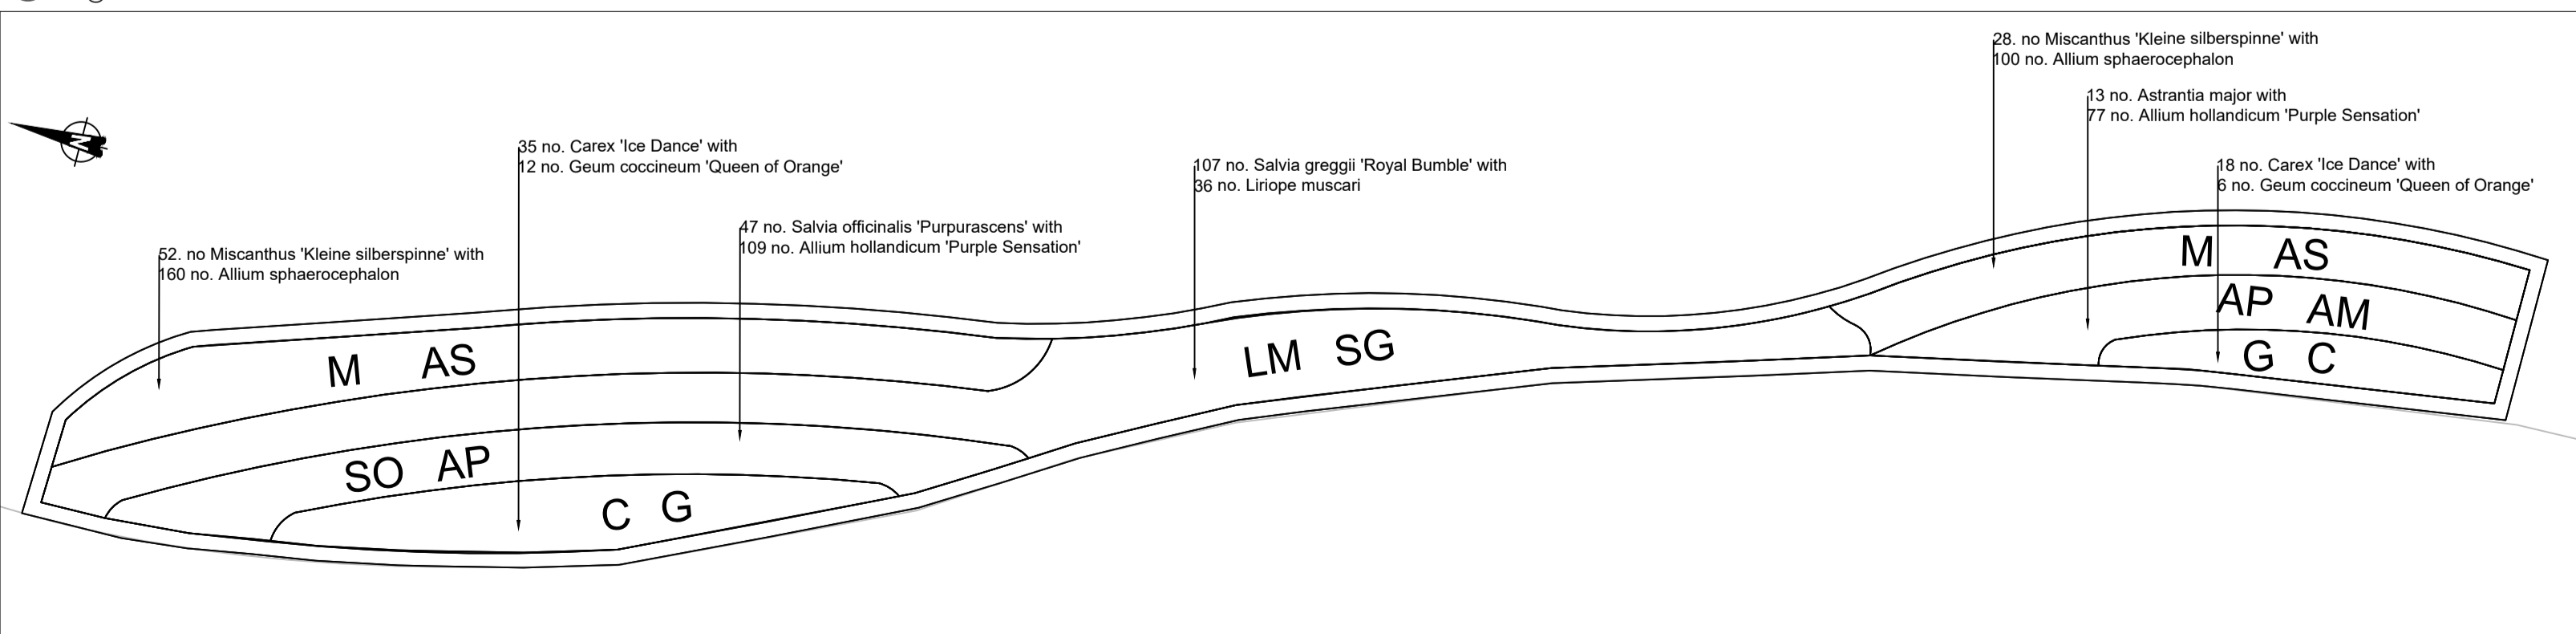

F Plan - Rain Garden Planting Detail
1:50 @ A1

HERBACEOUS AND SHRUB PLANTING		RAIN GARDEN PLAN SCHEDULE				
SPECIES	COMMON NAME	CODE	POT SIZE	DENSITY	NOTES	QUANTITY
<i>Salvia officinalis</i> 'Purpurascens'	Purple sage	SO	CG 5L	15/m²	Fully rooted pot, healthy crown	47
<i>Salvia greggii</i> 'Royal Bumble'	Autumn Sage 'Royal Bumble'	SG	CG 5L	15/m²	Fully rooted pot, healthy crown	107
<i>Carex 'Ice Dance'</i>	Sedge 'Ice Dance'	C	CG 5L	15/m²	Fully rooted pot, healthy clump	53
<i>Miscanthus 'Kleine silberspinne'</i>	Chinese Silver Grass	M	CG 5L	11/m²	Fully rooted pot, healthy clump	80
<i>Astrantia major</i>	Greater Masterwort	AM	CG 5L	5/ m²	Fully rooted pot, healthy clump	13
<i>Geum coccineum</i>	'Queen of orange'	G	CG 5L	5/ m²	Fully rooted pot, healthy clump	18
<i>Liriope muscari</i>	Lily turf	LM	CG 5L	5/ m²	Fully rooted pot, healthy clump	36
BULBS		RAIN GARDEN PLAN SCHEDULE				
SPECIES	COMMON NAME	CODE	POT SIZE	DENSITY	NOTES	QUANTITY
<i>Allium hollandicum</i> 'Purple Sensation'	Dutch garlic 'purple Sensation'	AP	10cm +	150mm centres	Planted individually at 150mm centres. Inbetween purple sage	186
<i>Allium sphaerocephalon</i>	Round headed garlic	AS	5cm +	40/m²	Planted in groups of 5-10 inbetween miscanthus	260

C05	10/02/26	LA	Update to mound 1 due to bin store update	LA	RW
C04	17/10/25	MY	Update to species within planter A to north of site	LA	RW
C04	17/10/25	MY	Update to rain garden B as per kerb realignment	LA	RW
C03	20/06/25	LA	Amendment to rain garden 'E'		RW KM
C02	30/10/24	LA	Issue for construction		RW KM
C01	20/09/24	LA	Issue for construction		RW KM
P02	27/06/24	LA	Relocation of SuDs on George Street		RW KM
P01	16/06/23	LA	First Issue		RW KM
REV	DATE	BY	DESCRIPTION		CHK APP

DRAWING STATUS:
A - FIT FOR CONSTRUCTION

4th Floor, 6 Devonshire Square, London, EC2M 4YE, UK
T+ 44 (0) 207 337 1700, F+ 44 (0) 207 337 1701
wsp.com

CLIENT:

SITE PROJECT:
Heckmondwike Bus Station

TITLE:
Planting Design
SHEET 2 OF 3

SCALE @ A1: 1:50	CHECKED: RW	APPROVED: KM
PROJECT NO: 70079085	DESIGNED: LA	DATE: FEB26

DRAWING NO: TCF-WSP-KHBH-XXX-DR-LE-000002	REV: C05