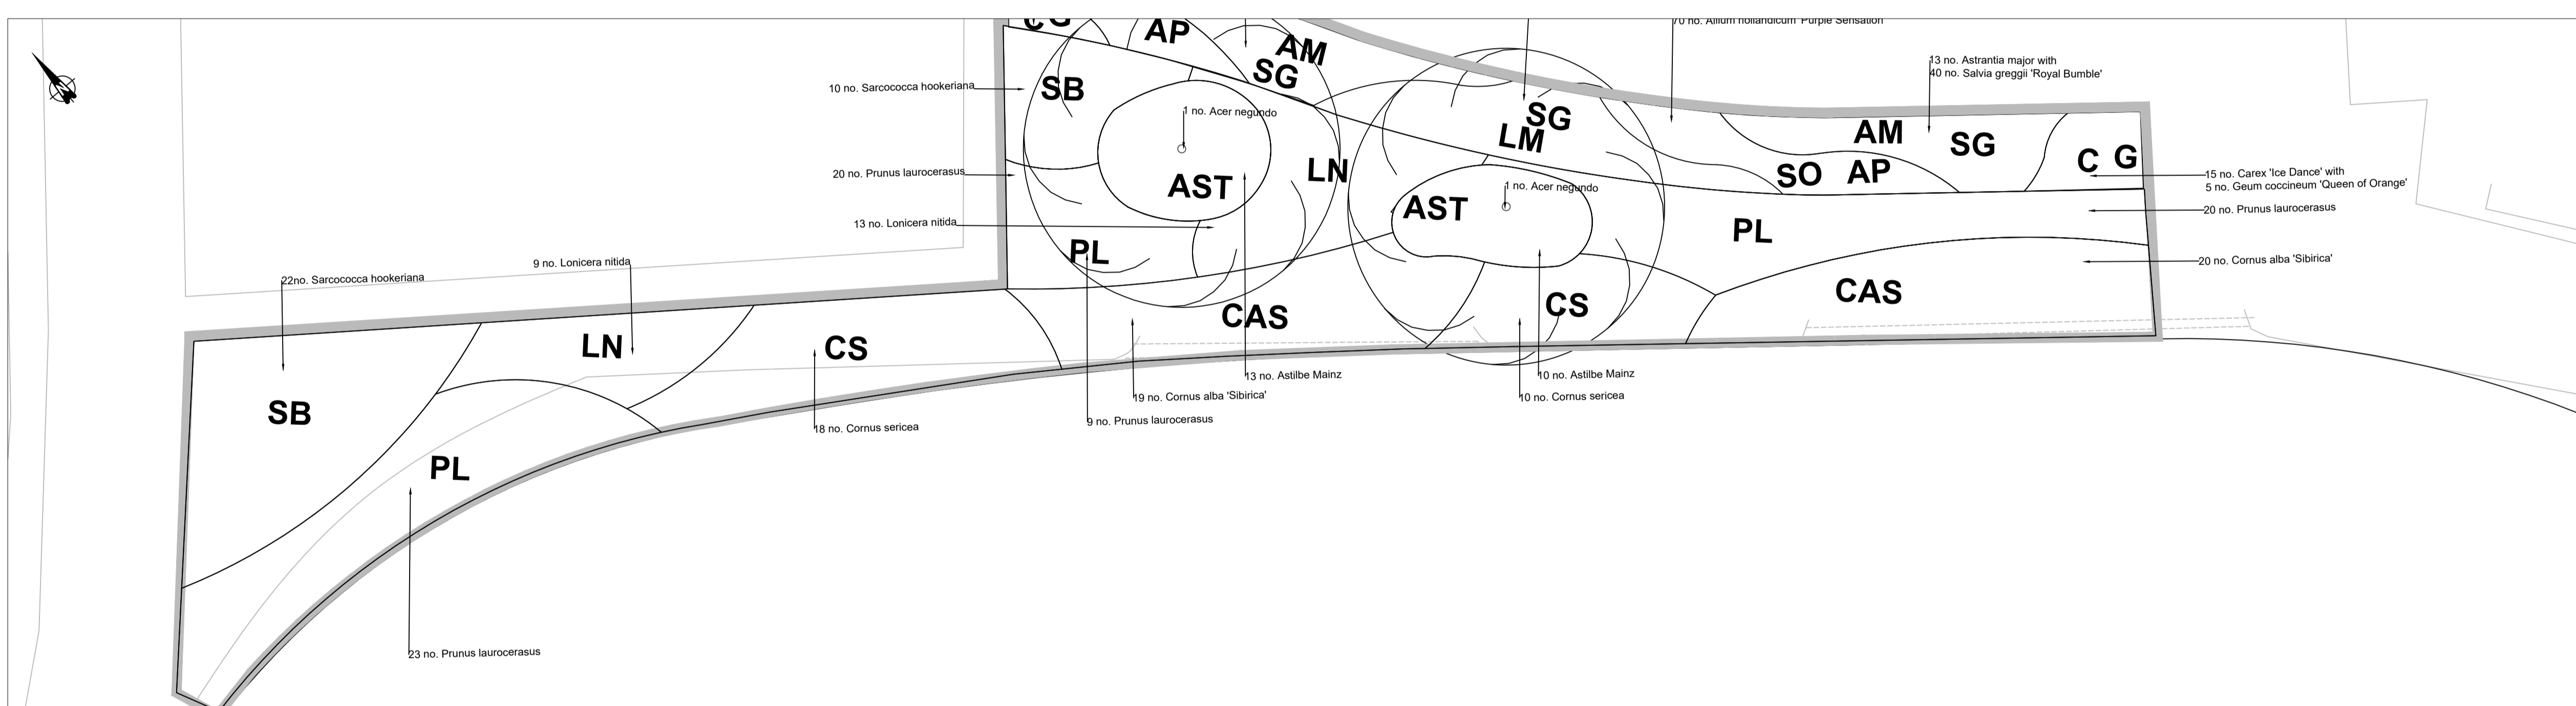

D Plan - Rain Garden Planting Detail
1:50 @ A1

HERBACEOUS AND SHRUB PLANTING		RAIN GARDEN PLAN SCHEDULE				
SPECIES	COMMON NAME	CODE	POT SIZE	DENSITY	NOTES	QUANTITY
<i>Salvia officinalis</i> 'Purpurascens'	Purple sage	SO	CG 5L	15/m ²	Fully rooted pot, healthy crown	60
<i>Salvia greggii</i> 'Royal Bumble'	Autumn Sage 'Royal Bumble'	SG	CG 5L	15/m ²	Fully rooted pot, healthy crown	137
<i>Carex 'Ice Dance'</i>	Sedge 'Ice Dance'	C	CG 5L	15/m ²	Fully rooted pot, healthy clump	22
<i>Astrantia major</i>	Greater Masterwort	AM	CG 5L	5/ m ²	Fully rooted pot, healthy clump	27
<i>Geum coccineum</i>	'Queen of orange'	G	CG 5L	5/ m ²	Fully rooted pot, healthy clump	8
<i>Liriope muscari</i>	Lily turf	LM	CG 5L	5/ m ²	Fully rooted pot, healthy clump	19
BULBS		RAIN GARDEN PLAN SCHEDULE				
SPECIES	COMMON NAME	CODE	POT SIZE	DENSITY	NOTES	QUANTITY
<i>Allium hollandicum</i> 'Purple Sensation'	Dutch garlic 'purple Sensation'	AP	10cm +	35/m ² 150mm centres	Planted individually at 150mm centres. Inbetween purple sage	140

PA Plan - Shrub Planting Bed (north of site) Detail
1:50 @ A1

SHRUB PLANTING MIX		SHRUB PLAN SCHEDULE				
SPECIES	COMMON NAME	CODE	POT SIZE	DENSITY	NOTES	QUANTITY
<i>Cornus alba</i> 'Sibirica'	Dogwood	CAS	3L	3/m ²	Branched, 3 breaks	39
<i>Cornus sericea</i> 'Bud's Yellow'	Dogwood Bud's Yellow	CS	3L	3/m ²	Branched, 4 breaks	28
<i>Prunus laurocerasus</i> 'Otto Luyken'	Cherry laurel	PL	3L	3/m ²	Bushy, 3 breaks	52
<i>Lonicera nitida</i> 'Baggesen's Gold'	Honeysuckle	LN	5L	3/m ²	Bushy, 5 breaks	22
<i>Sarcococca hookeriana</i> var. <i>digyna</i>	Sweet Box	SB	3L	3/m ²	Bushy, 6 breaks	32
<i>Astilbe 'Perkeo'</i>	False Goatsbeard	AST	2L	4/m ²	Full pot	23