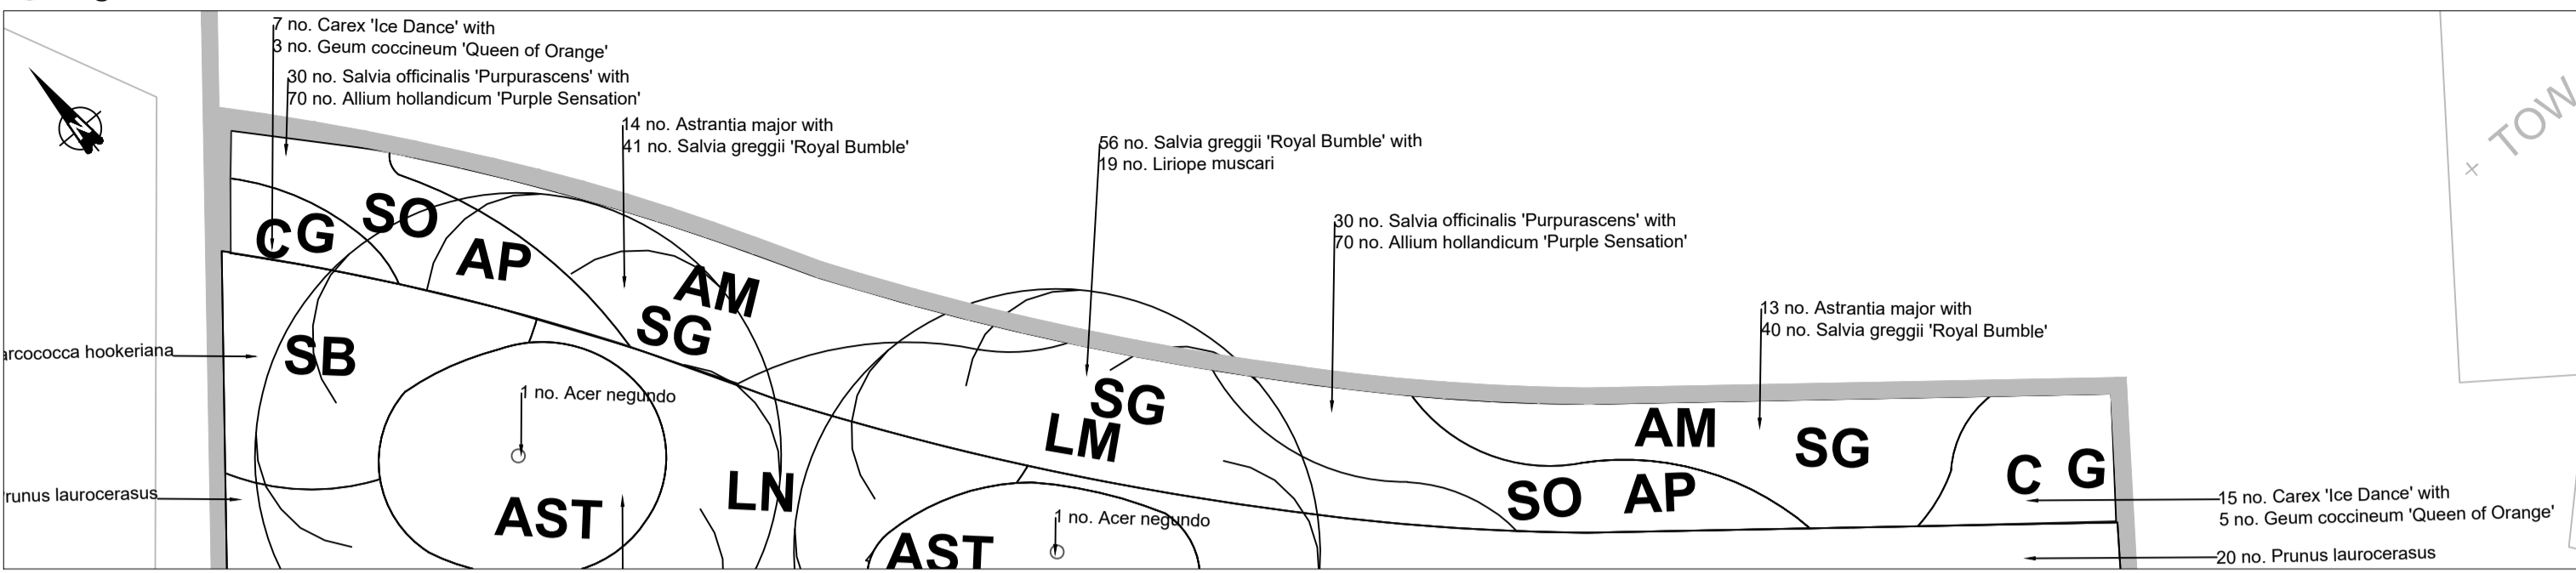

D Plan - Rain Garden Planting Detail
1:50 @ A1

HERBACEOUS AND SHRUB PLANTING		RAIN GARDEN PLAN SCHEDULE				
SPECIES	COMMON NAME	CODE	POT SIZE	DENSITY	NOTES	QUANTITY
<i>Salvia officinalis</i> 'Purpurascens'	Purple sage	SO	CG 5L	15/m ²	Fully rooted pot, healthy crown	60
<i>Salvia greggii</i> 'Royal Bumble'	Autumn Sage 'Royal Bumble'	SG	CG 5L	15/m ²	Fully rooted pot, healthy crown	137
<i>Carex 'Ice Dance'</i>	Sedge 'Ice Dance'	C	CG 5L	15/m ²	Fully rooted pot, healthy clump	22
<i>Astrantia major</i>	Greater Masterwort	AM	CG 5L	5/ m ²	Fully rooted pot, healthy clump	27
<i>Geum coccineum</i>	'Queen of orange'	G	CG 5L	5/ m ²	Fully rooted pot, healthy clump	8
<i>Liriope muscari</i>	Lily turf	LM	CG 5L	5/ m ²	Fully rooted pot, healthy clump	19
BULBS		RAIN GARDEN PLAN SCHEDULE				
SPECIES	COMMON NAME	CODE	POT SIZE	DENSITY	NOTES	QUANTITY
<i>Allium hollandicum</i> 'Purple Sensation'	Dutch garlic 'purple Sensation'	AP	10cm +	35/m ² 150mm centres	Planted individually at 150mm centres. Inbetween purple sage	140

PA Plan - Shrub Planting Bed (north of site) Detail
1:50 @ A1

SHRUB PLANTING MIX		SHRUB PLAN SCHEDULE				
SPECIES	COMMON NAME	CODE	POT SIZE	DENSITY	NOTES	QUANTITY
<i>Cornus alba</i> 'Sibirica'	Dogwood	CAS	3L	3/m ²	Branched, 3 breaks	39
<i>Cornus sericea</i> 'Bud's Yellow'	Dogwood Bud's Yellow	CS	3L	3/m ²	Branched, 4 breaks	28
<i>Prunus laurocerasus</i> 'Otto Luyken'	Cherry laurel	PL	3L	3/m ²	Bushy, 3 breaks	52
<i>Lonicera nitida</i> 'Baggesen's Gold'	Honeysuckle	LN	5L	3/m ²	Bushy, 5 breaks	22
<i>Sarcococca hookeriana</i> var. <i>digyna</i>	Sweet Box	SB	3L	3/m ²	Bushy, 6 breaks	32
<i>Astilbe 'Perkeo'</i>	False Goatsbeard	AST	2L	4/m ²	Full pot	23