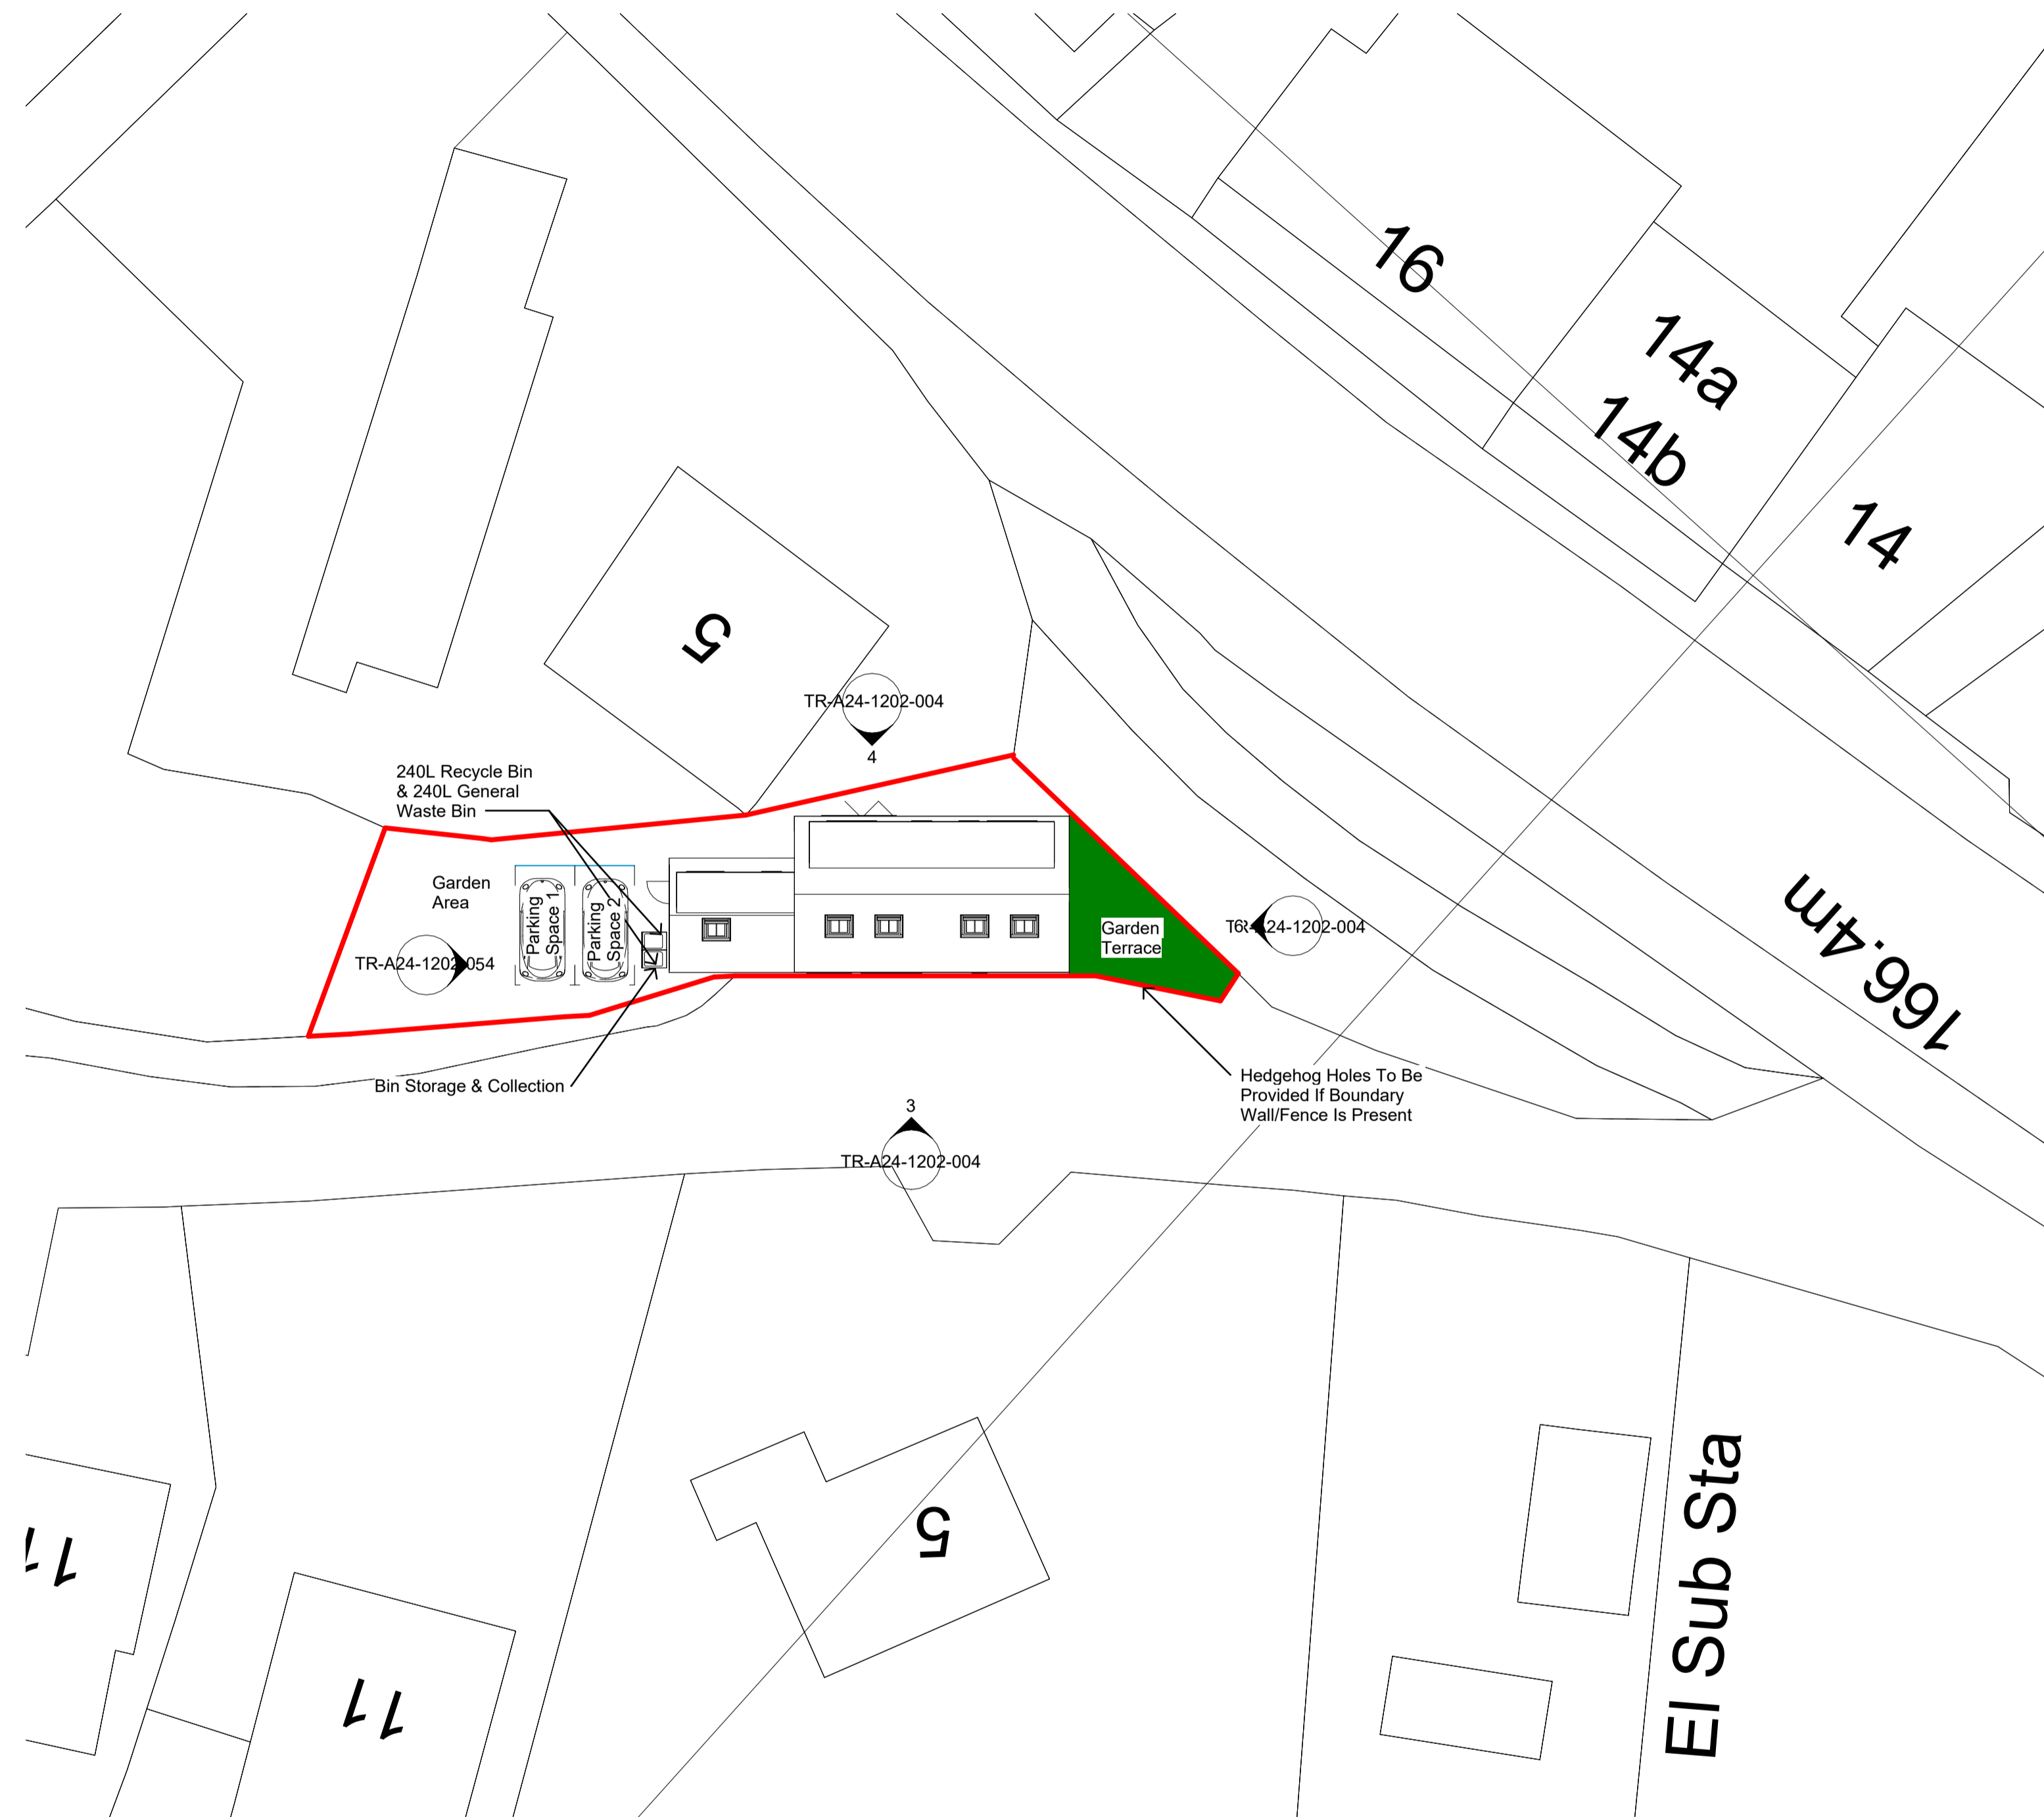

Location Plan
1 : 1250

Proposed Site Plan
1 : 200

Note:
All Dimensions Are Approximate
And TBC On Site By Contractor

Project Name
2 Elm Street, Skelmanthorpe, Huddersfield, HD8 9BH

Drawing Title:
Proposed Location & Site Plan

Drawing Number: TR-A24-1202-003
Scale: As indicated@A1

Date: 28/04/26
Revision: B

Drawn By: AM
Checked by: JA

Reason For Issue:
Planning