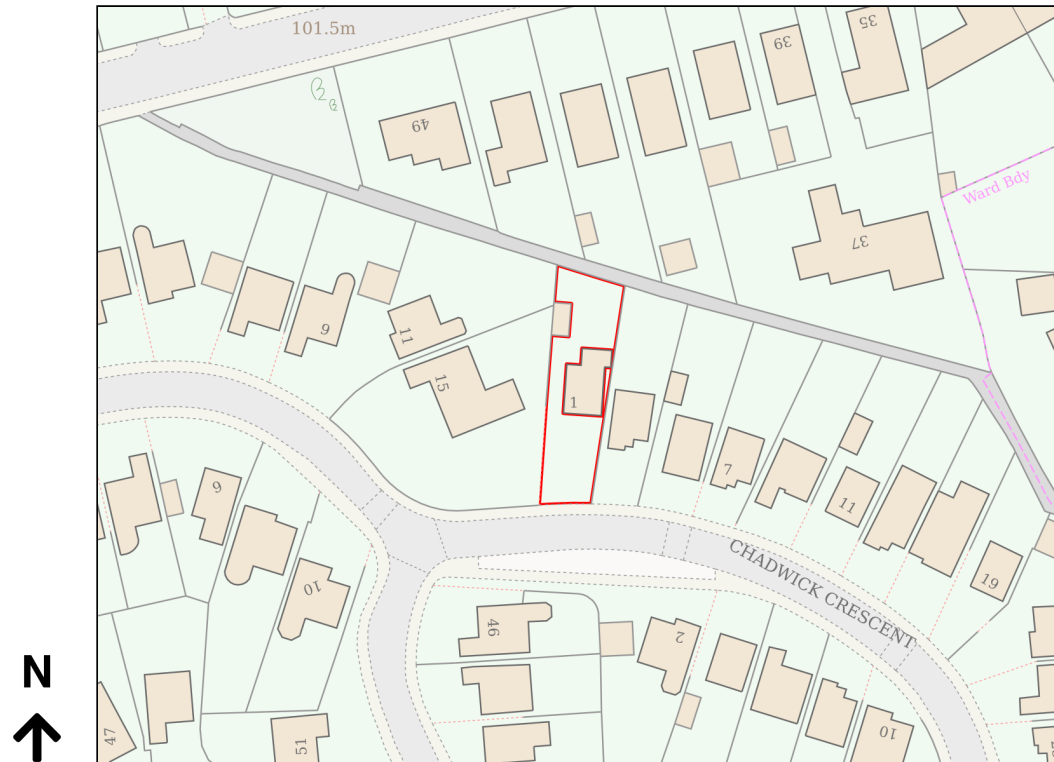

# Location Plan

Site Address: 1, Chadwick Crescent, Dewsbury, WF13 2JF

Date Produced: 12-May-2026

Scale: 1:1250 @A4

Planning Portal Reference: PP-14929340v1