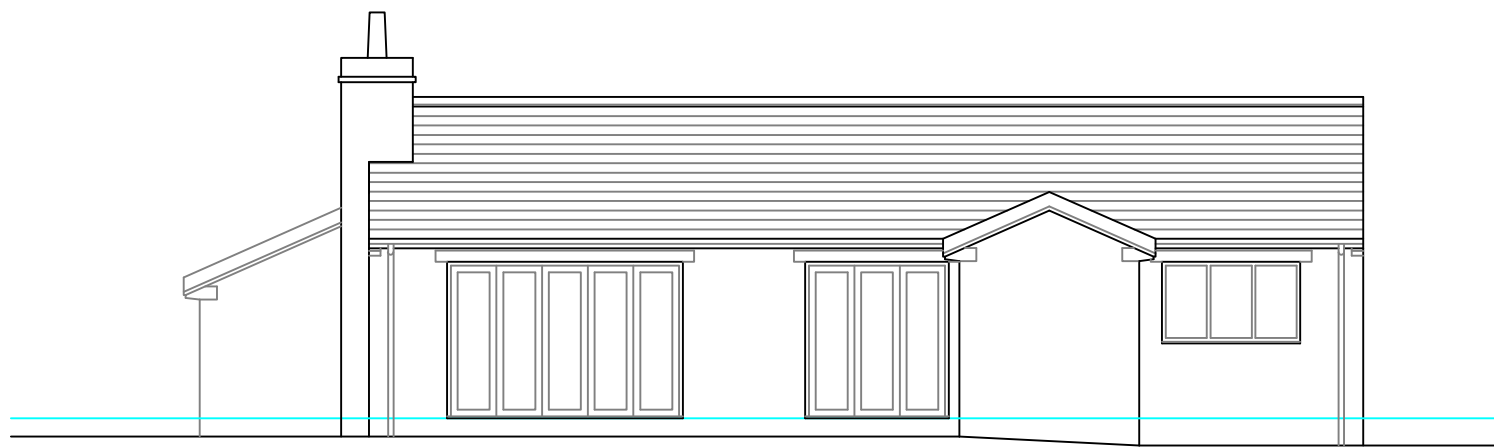

West Elevation

North Elevation

South Elevation

East Elevation

1:100 at A3

cva

8 heath villas
halifax
hx3 0bb

tel. 01422 352797
mob. 07958 773372
info@caldervalleysarchitects.co.uk

© Calder Valley Architects Ltd

CLIENT NAME

Ben Richardson-Owen

PROJECT NAME

Northfield Lane

PROJECT NUMBER

25.19

DRAWING TITLE

Existing & Proposed Elevations

SCALE

1:100

NUMBER

002

REVISION

-