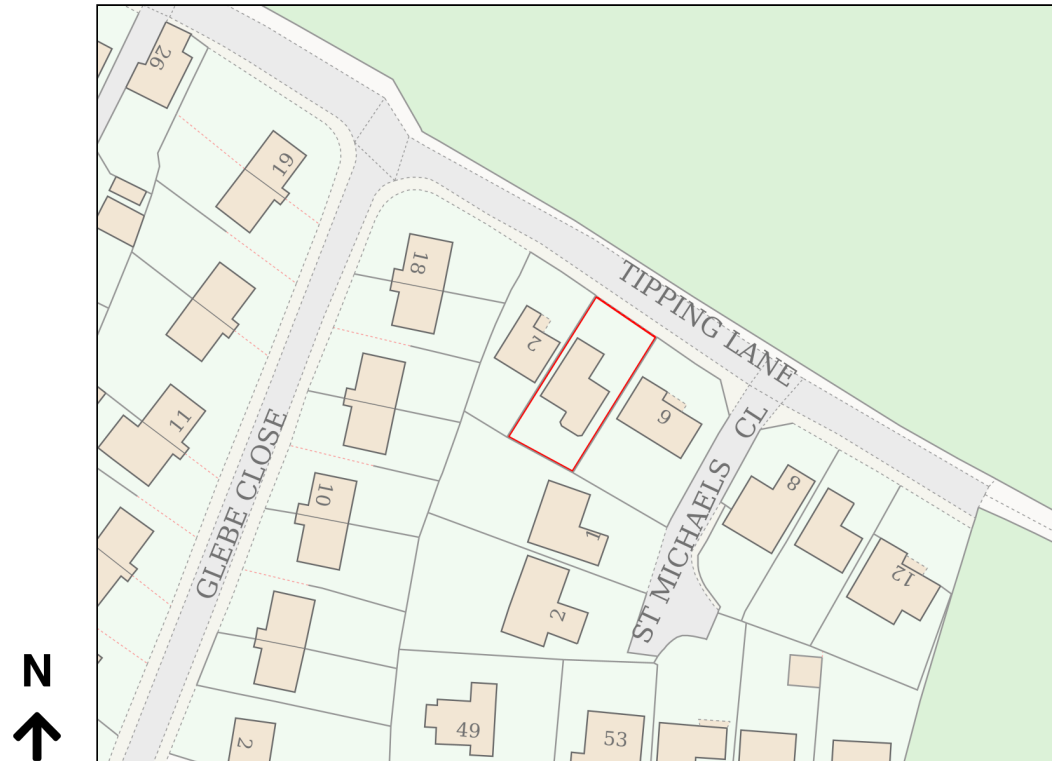

Location Plan

Site Address: 4, Tipping Lane, Emley, Huddersfield, HD8 9SN

Date Produced: 07-May-2026

Scale: 1:1250 @A4

Planning Portal Reference: PP-14890556v1