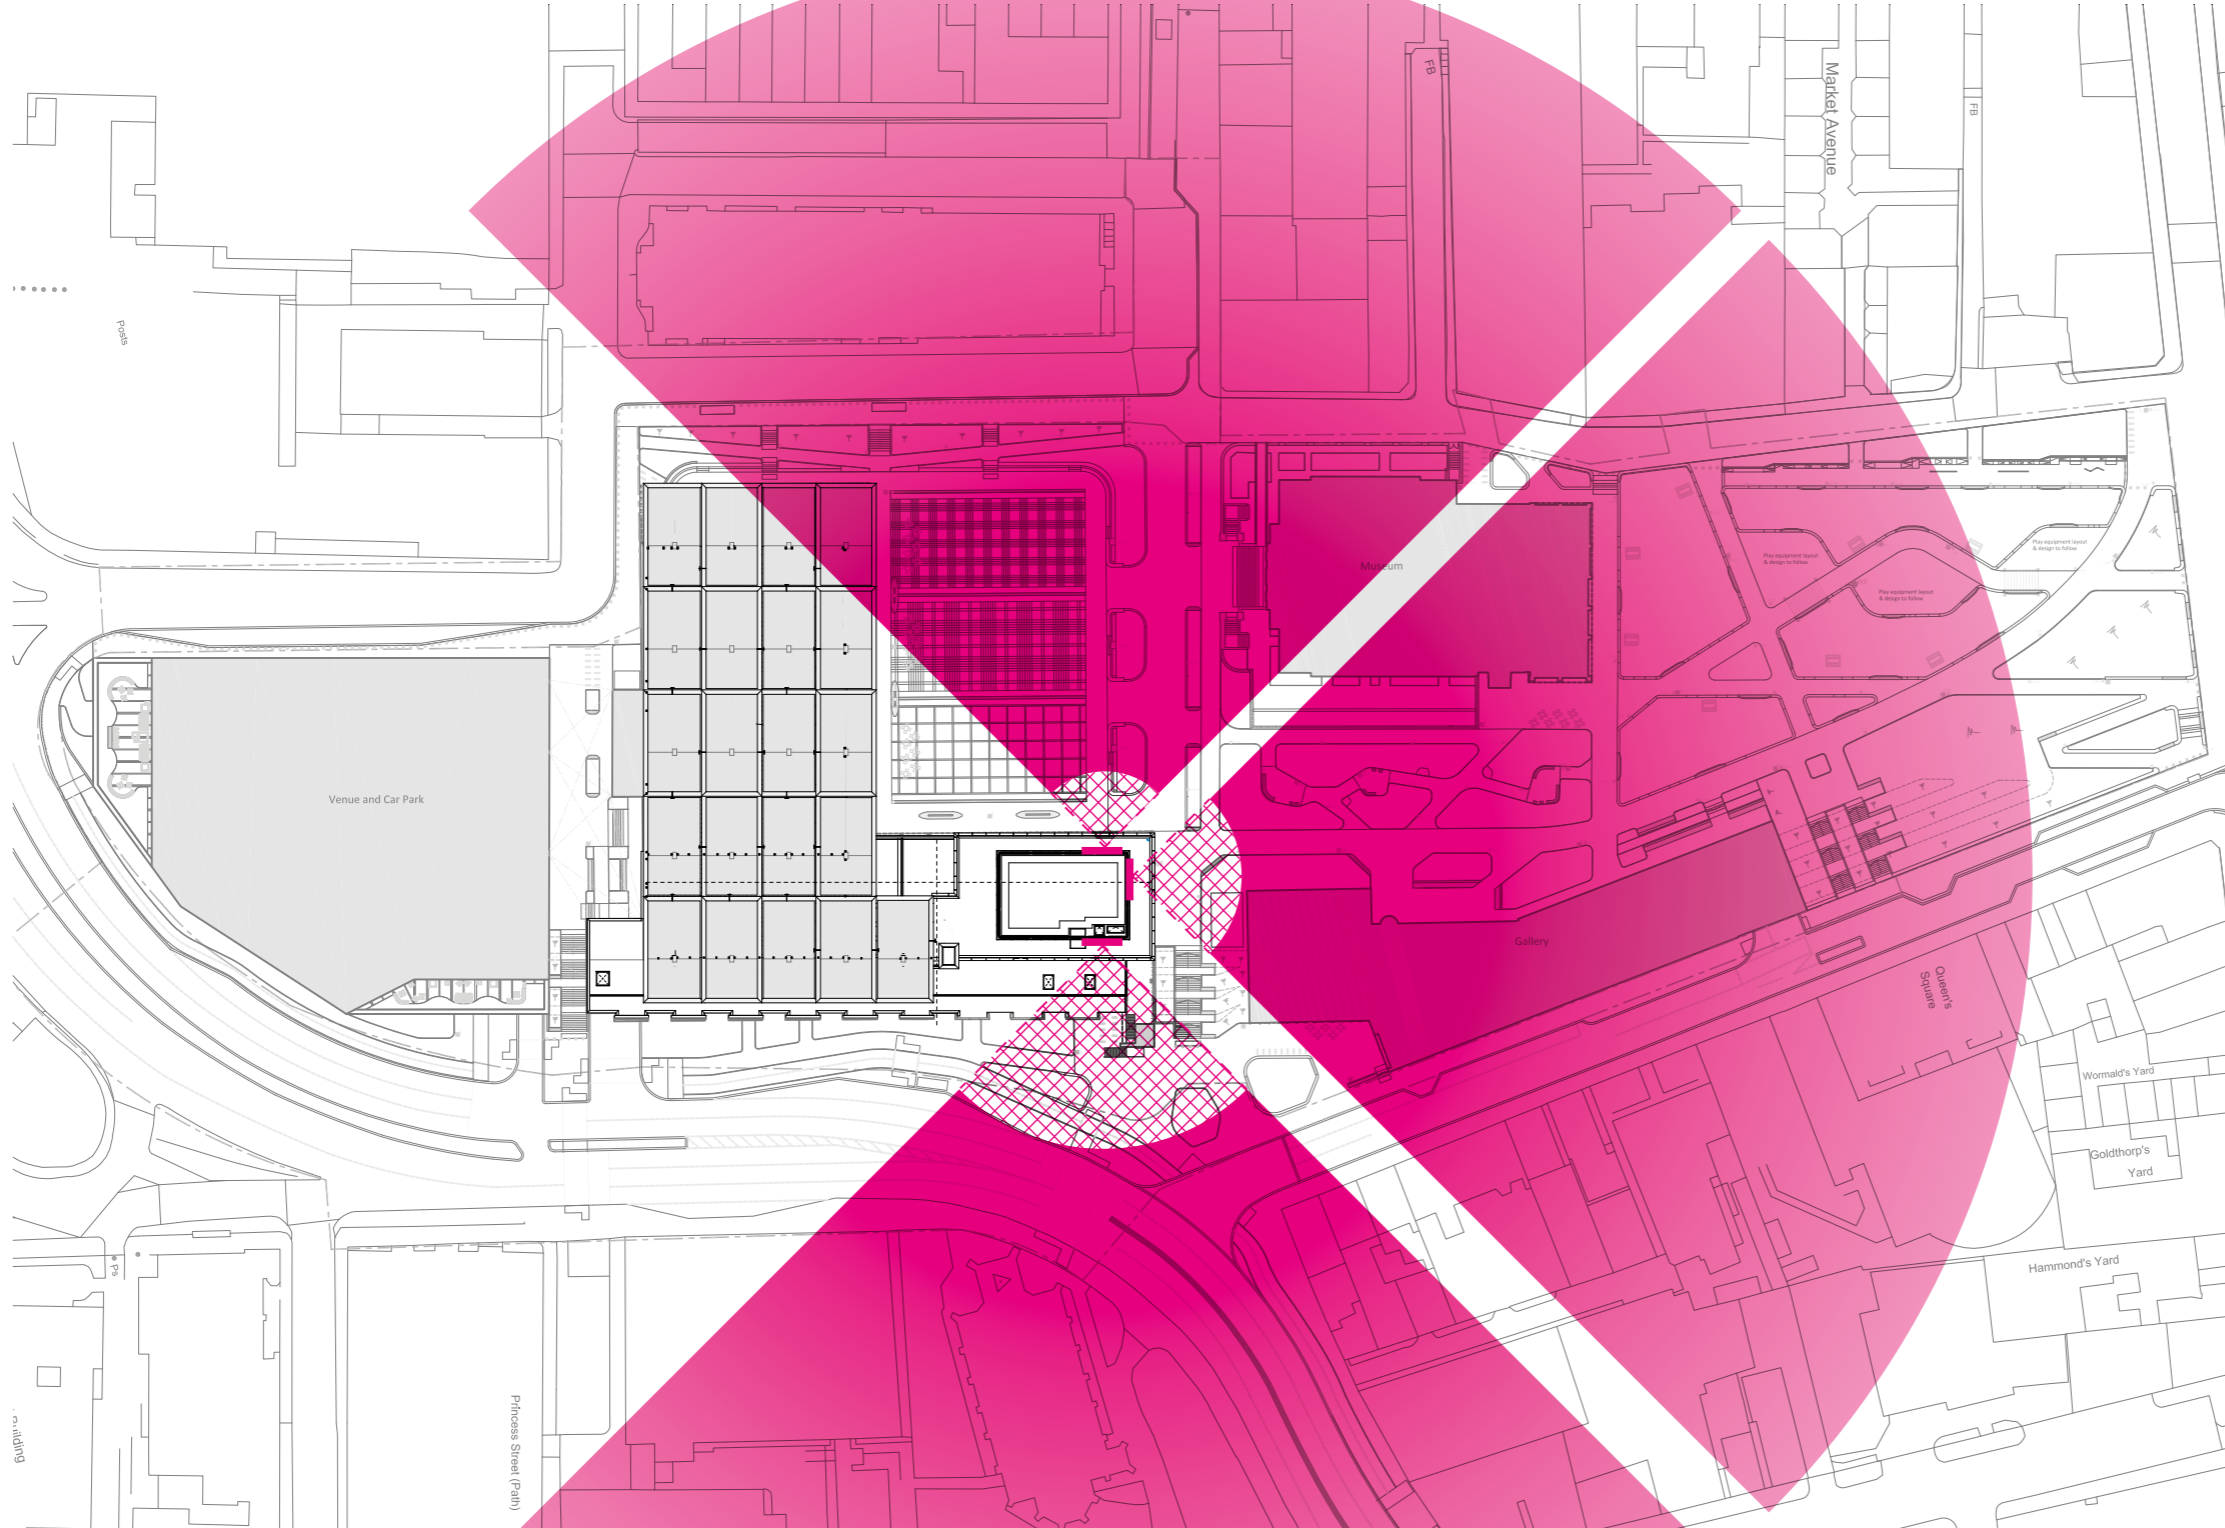

A

Revision History:
A: 260416, First Issue

Notes:

500mm tall letters in sign type IDB
have a legible distance of 150m±

Hatched area is obstructed view