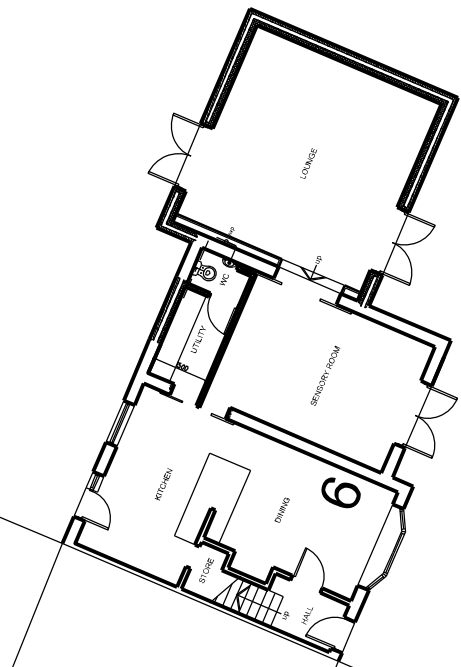

ReQuestAPlan
Map number: TQRQM26070120057708

Title: 6 Lee Court, Liversedge WF15 6QT
Map Produced for: Location Plan
© Crown copyright and database rights 2026 OS 100042766
Project ID:
Date of Purchase: 11-03-2026
1 Years subscription from 11-03-2026 for 1 workstation.

2
3
4
5
Lee Court

SCALE 1:200 @ A4
REVISION B

BLOCK PLAN

6 Lee Court, Liversedge WF15 6QT