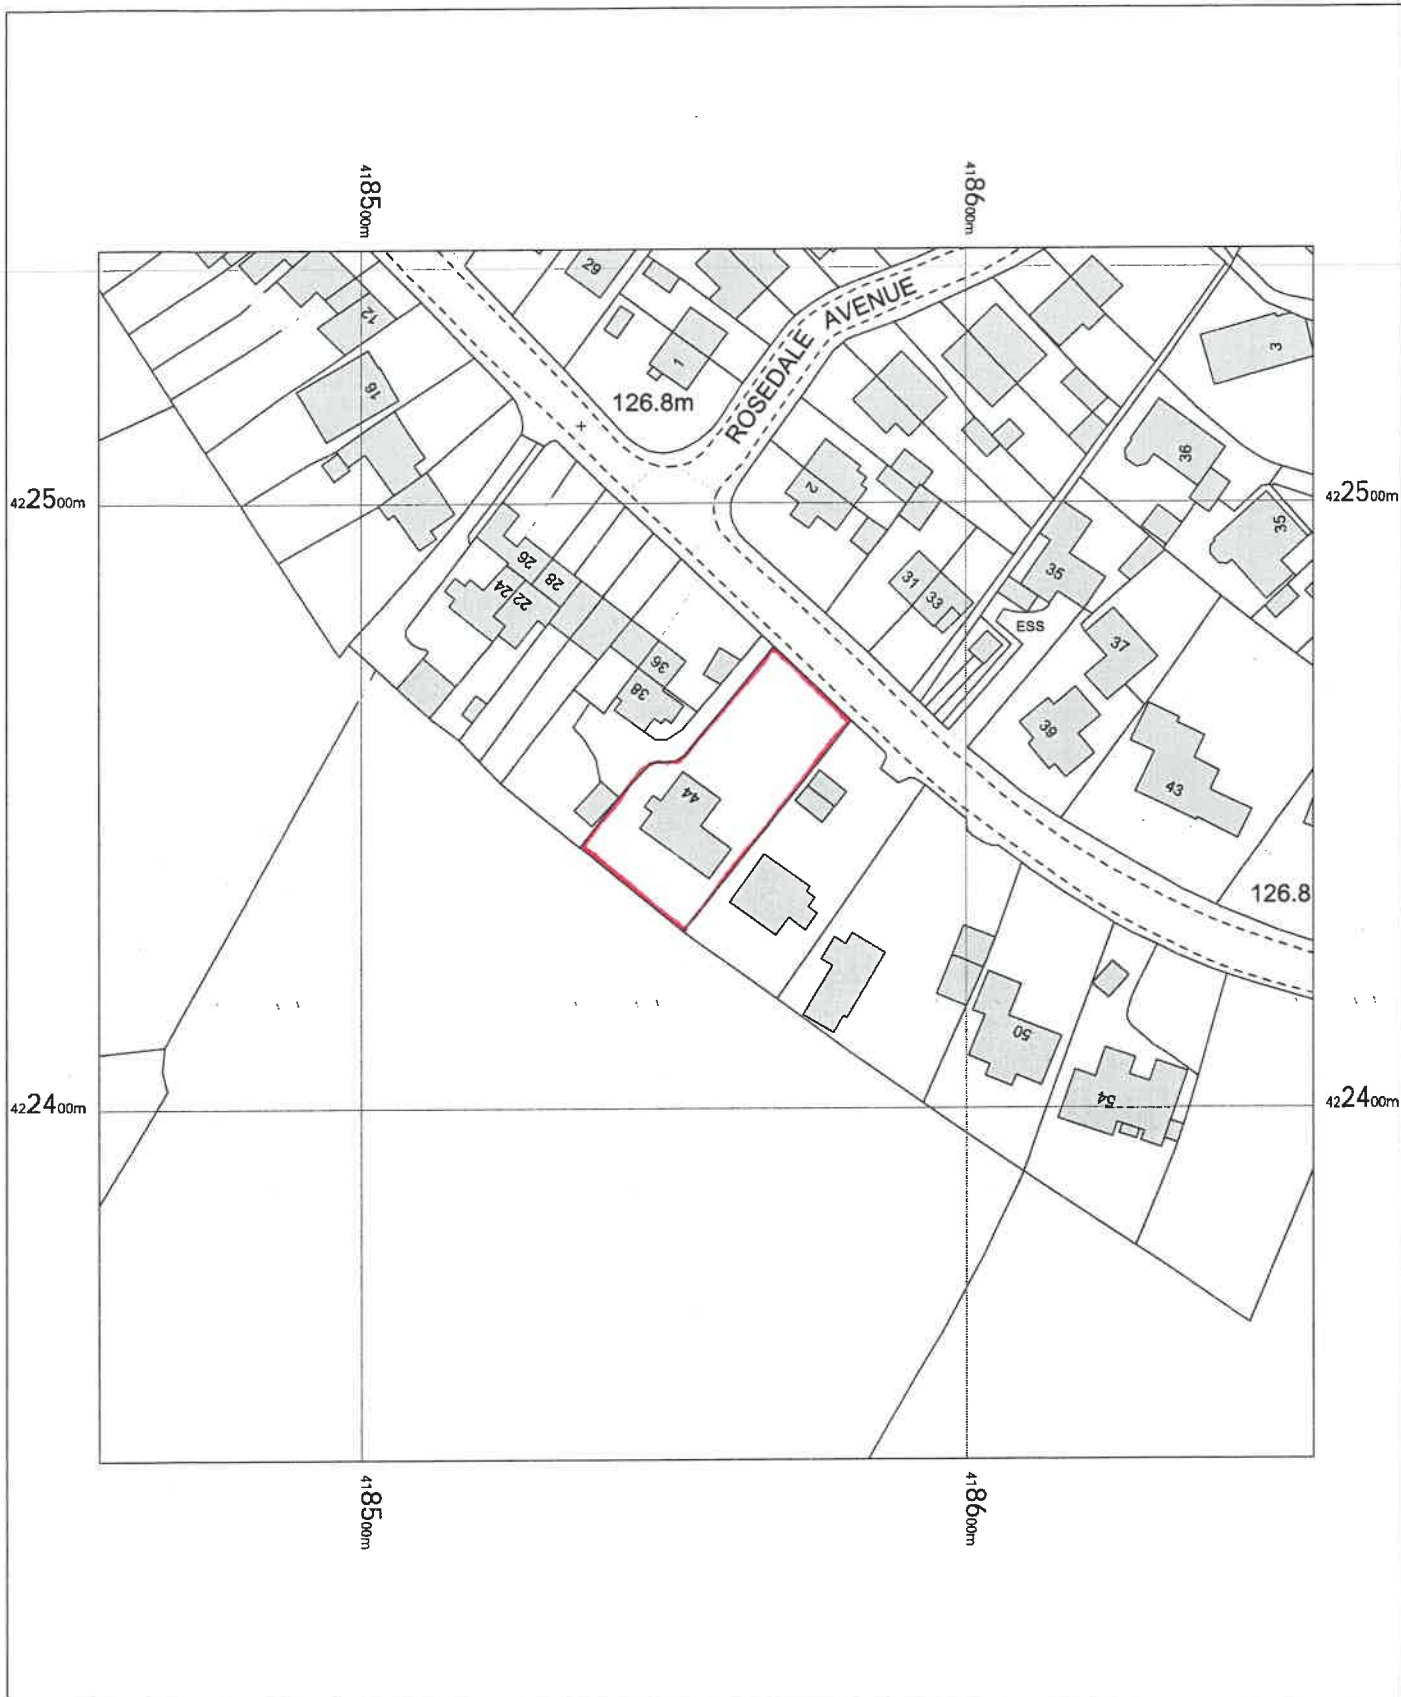

LOCATION PLAN 1:1250

44 Fall Lane,
Hartshead,
Liversedge,
Kirklees
WF15 8AR

OS MasterMap 1250/2500/10000 scale
Friday, July 4, 2025, ID: BW1-01230832
maps.blackwell.co.uk

1:1250 scale print at A4, Centre: 418557 E, 422442 N

© Crown Copyright Ordnance Survey. Licence no.
100041041

BLACKWELL'S
MAPPING SERVICES
PERSONAL & PROFESSIONAL MAPPING
www.blackwellmapping.co.uk

TEL: 0800 151 2612
maps@blackwell.co.uk