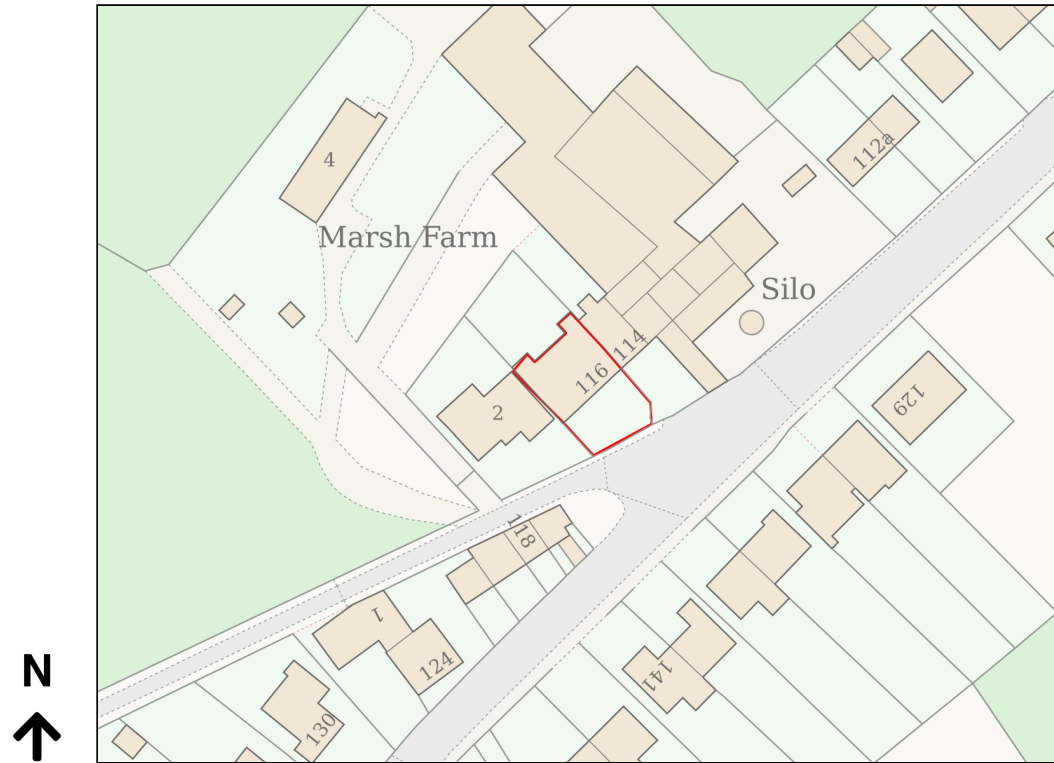

# Location Plan

Site Address: 116, Marsh Lane, Shepley, Huddersfield, HD8 8AS

Date Produced: 07-Apr-2026

Scale: 1:1250 @A4

Planning Portal Reference: PP-14788090v1