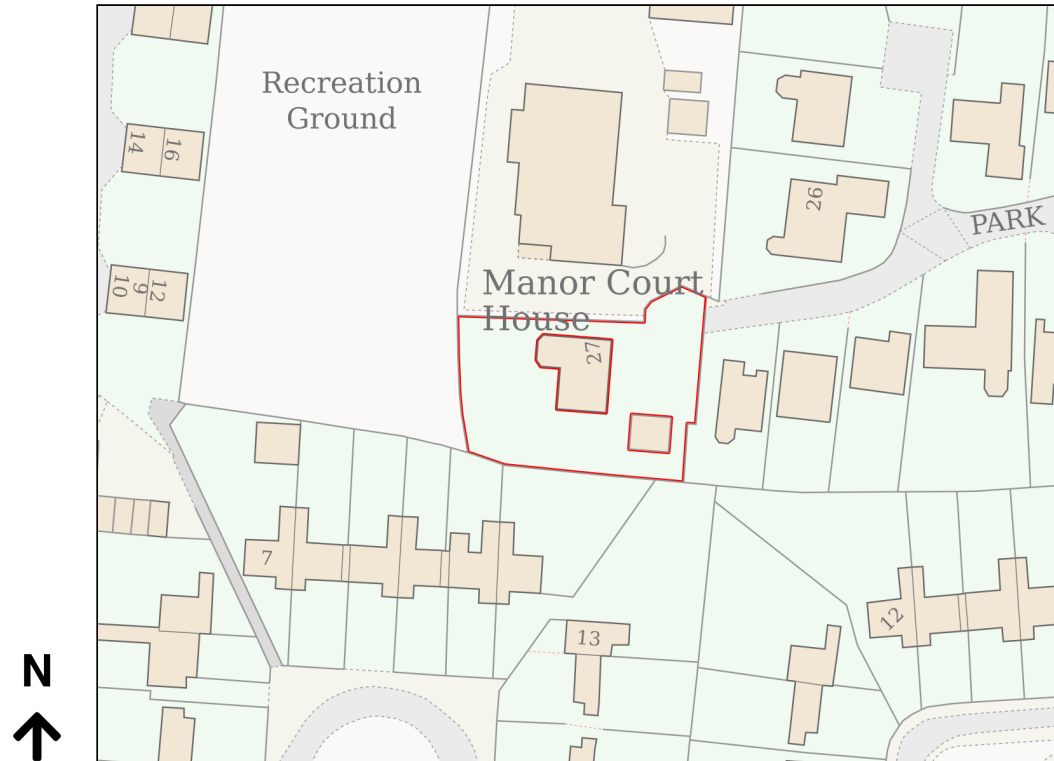

Location Plan

Site Address: The Manor House, 27, Park Lodge View, Skelmanthorpe, Huddersfield, HD8 9UN

Date Produced: 01-Apr-2026

Scale: 1:1250 @A4

Planning Portal Reference: PP-14830245v1