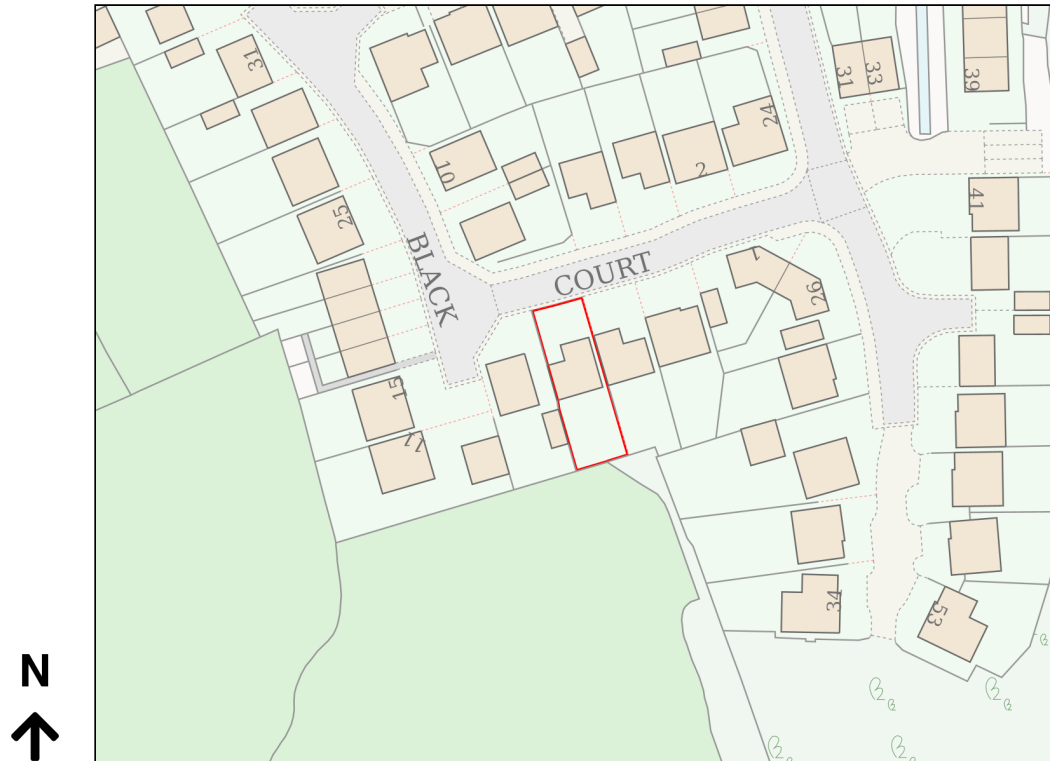

Location Plan

Site Address: 7, Black Rock Court, Linthwaite, Huddersfield, HD7 5ZD

Date Produced: 01-Apr-2026

Scale: 1:1250 @A4

Planning Portal Reference: PP-14830316v1