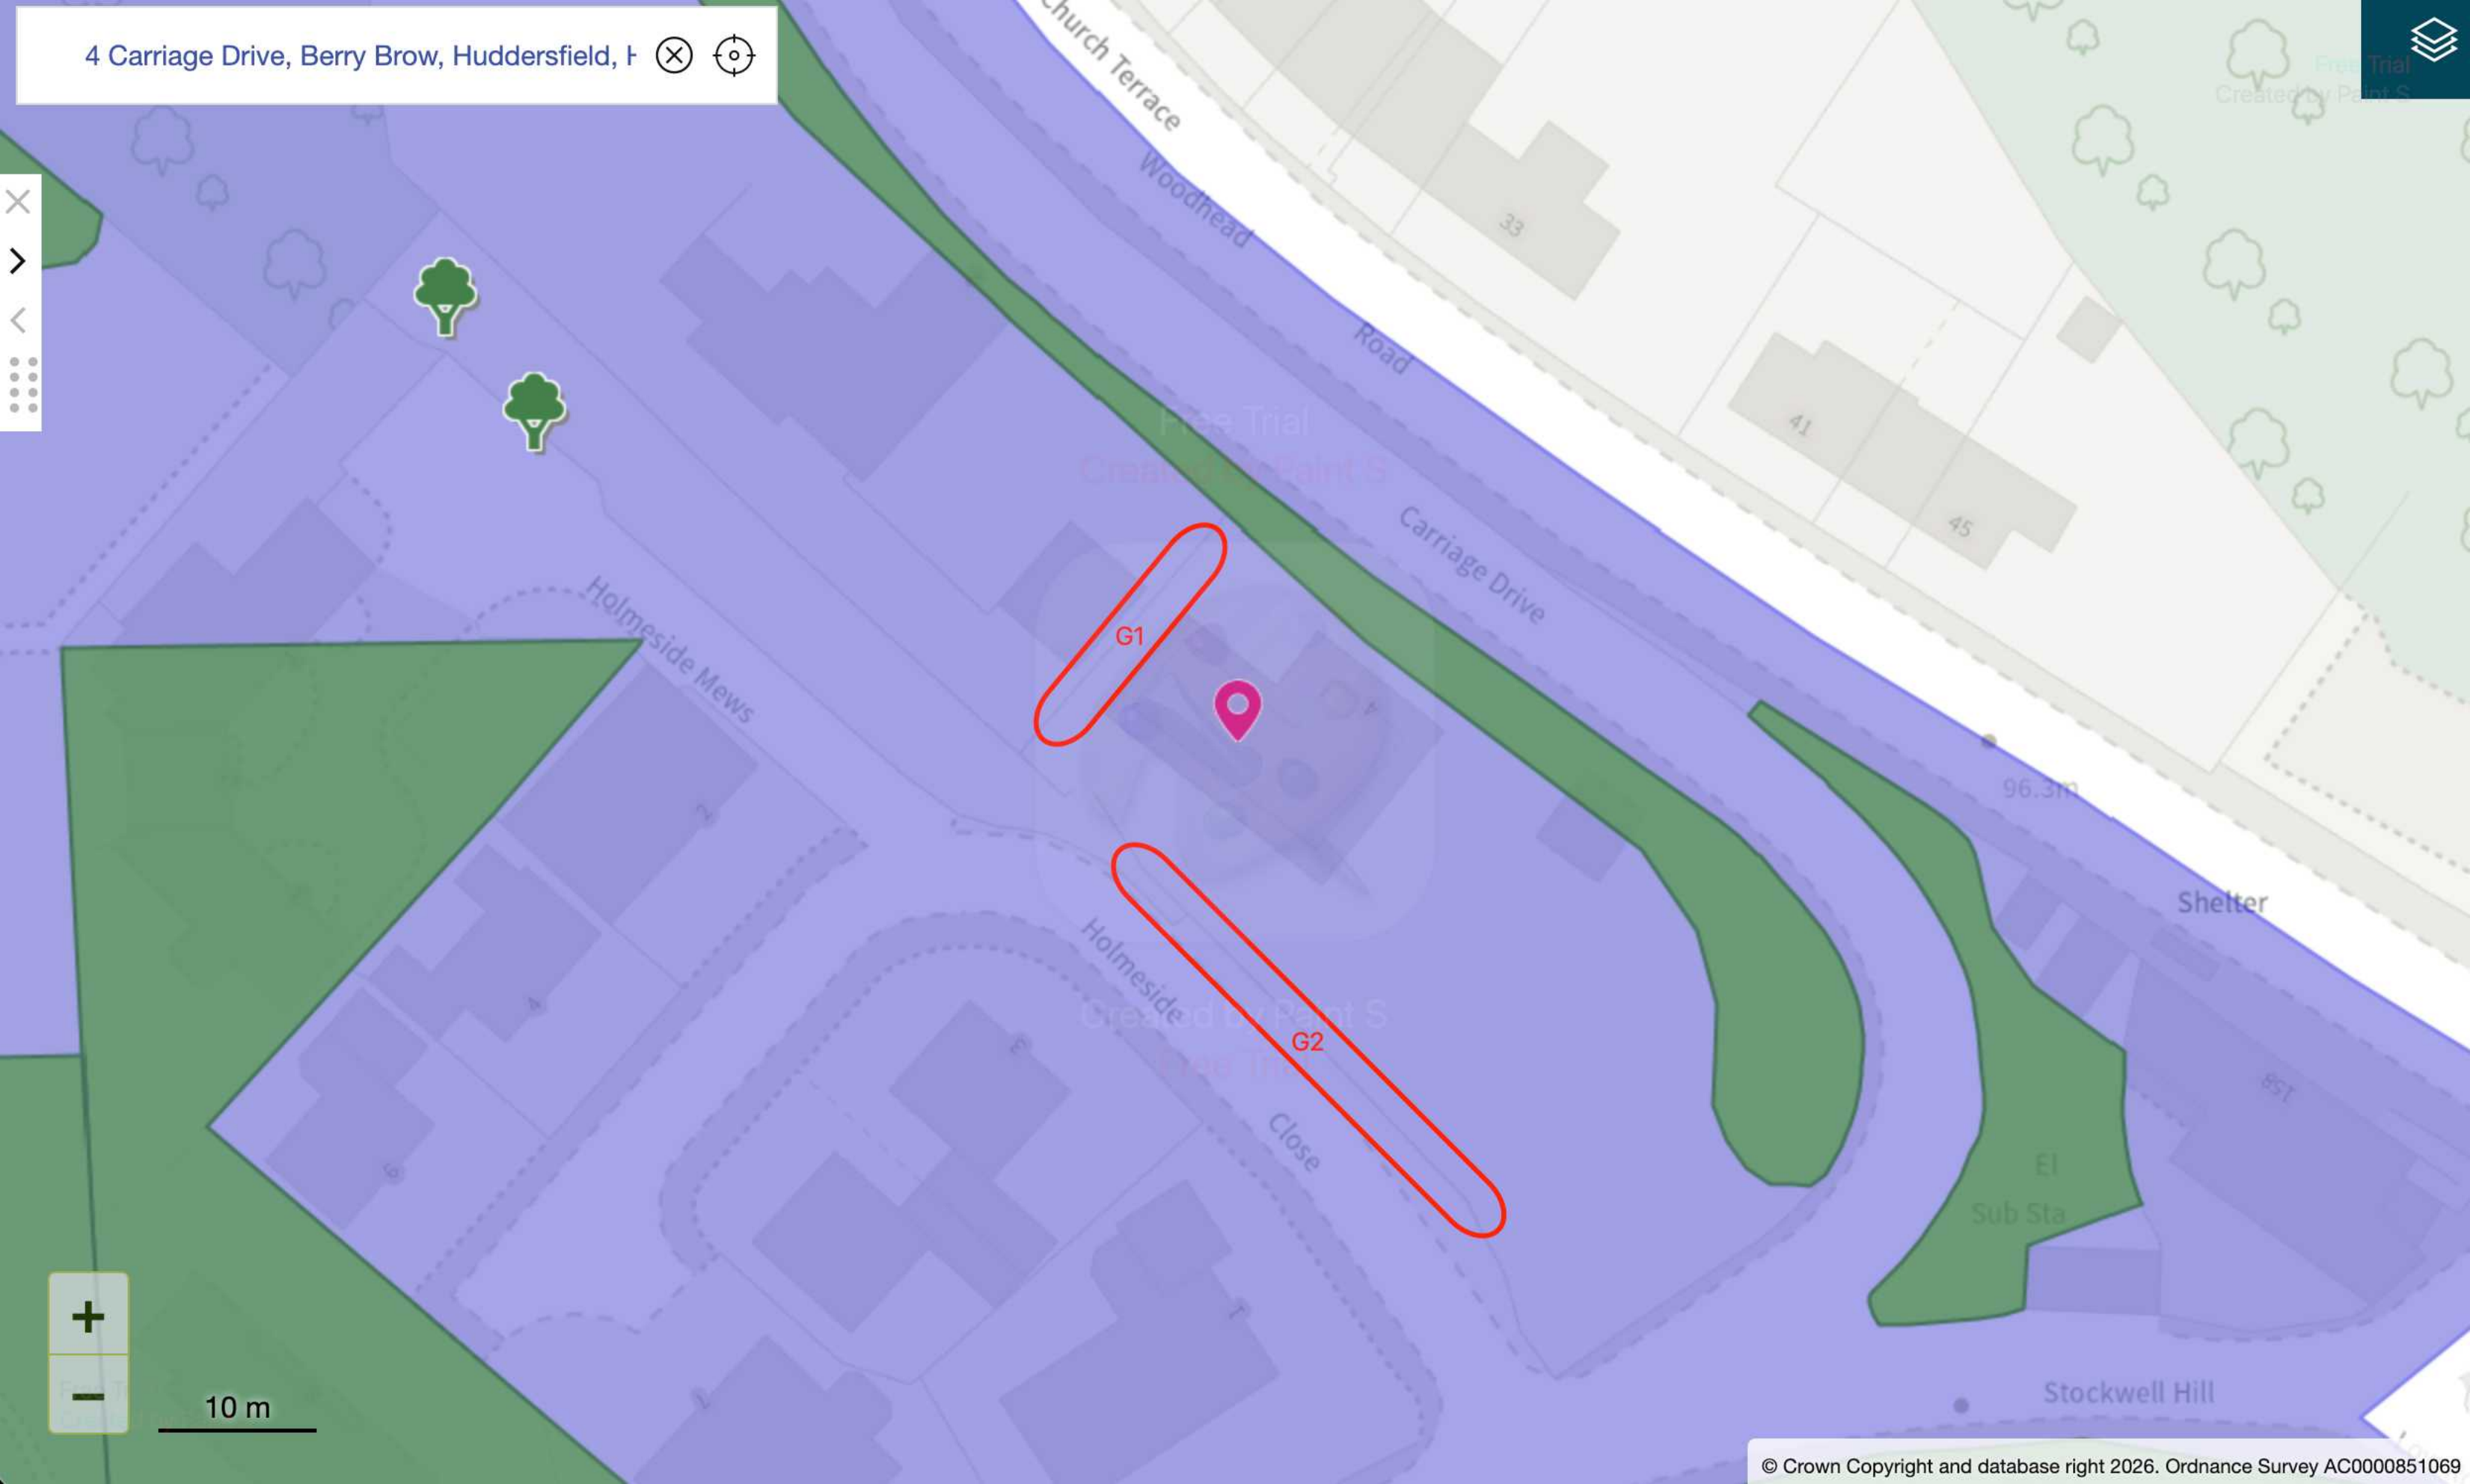

4 Carriage Drive, Berry Brow, Huddersfield, T

Free Trial
Created by Paint S

10 m