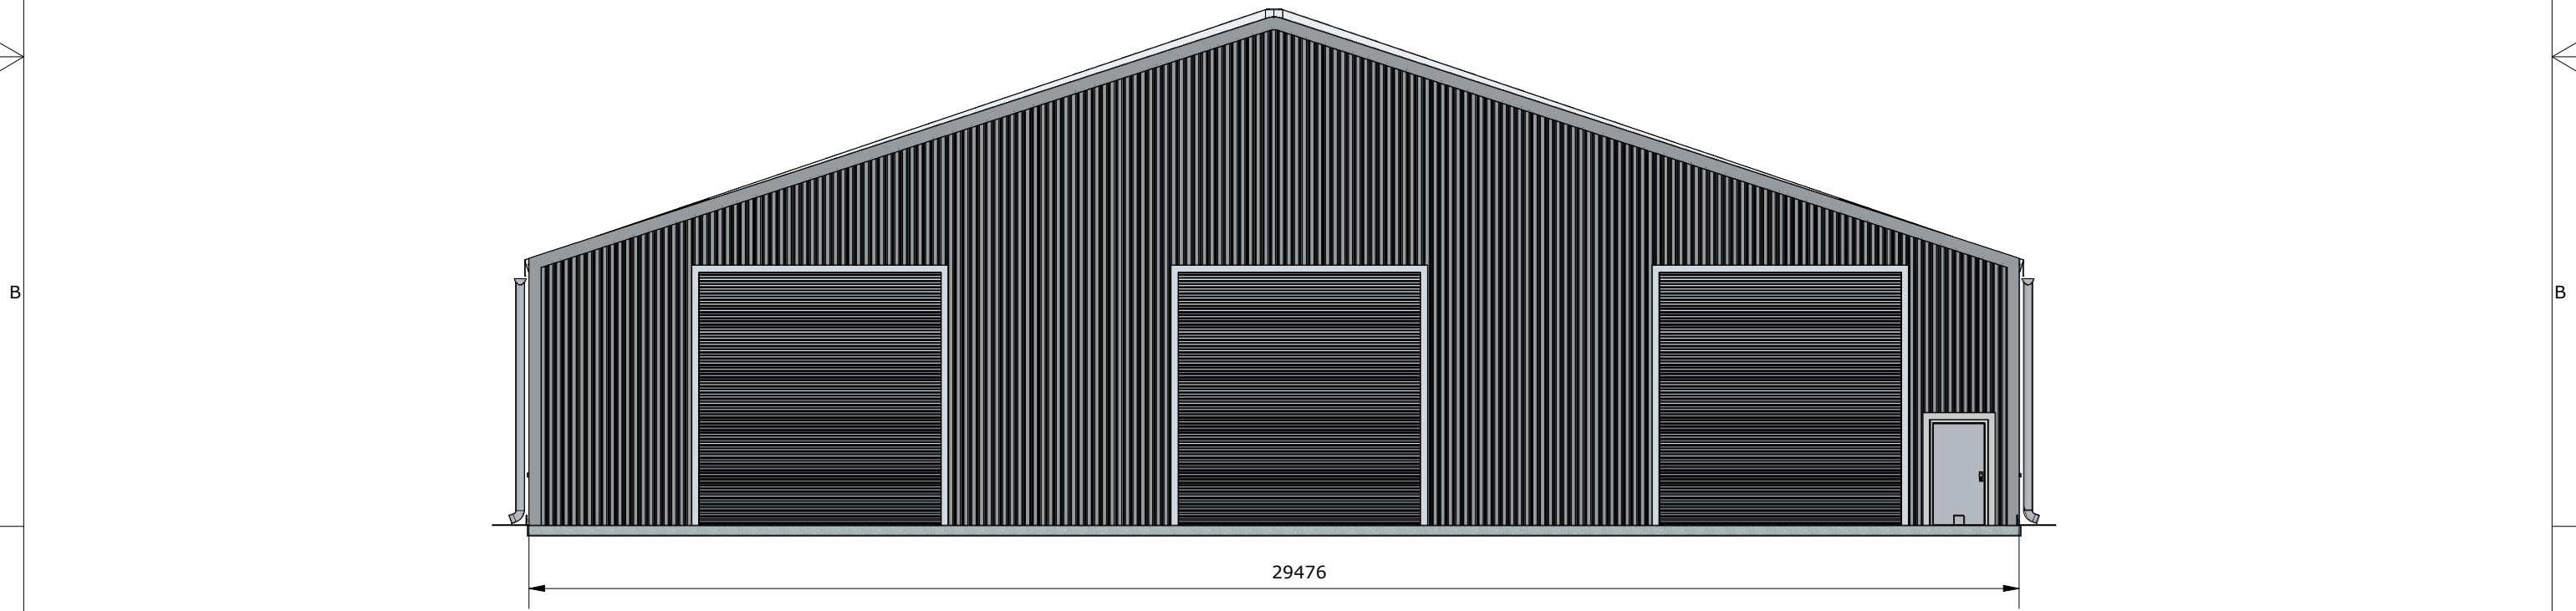

NB: Downpipes, roof pumps, & emergency lighting is indicative & subject to specification

REVISION HISTORY			
REV	INITIALS	DESCRIPTION	DATE
-	GB	Creation	16/03/2026
A	GB	Width Reduced by 1m	23/03/2026

Title		Ibstock	
Company		Ibstock	
Designed	Checked	Date	
GB			
Reference		41642-1	
Sheet	Sheet Size	Scale	
1/5	A3	1:175	
SPACIOTEMPO Dovefields Industrial Estate, Uttoxeter, ST14 8HU Tel: (01889) 569569 sales@spaciotempo.co.uk www.spaciotempo.com			
This plan is the copyright of Spaciotempo and may not be reproduced in any material form, whether by photocopying, scanning, downloading onto computer or otherwise without the written permission of Spaciotempo. Any unauthorised use of this plan may result in civil proceedings and/or criminal prosecution.			

NB: Downpipes, roof pumps, & emergency lighting is indicative & subject to specification

Title			Ibstock
Company			Ibstock
Designed GB	Checked	Date	
Reference	41642-1		
Sheet 2/5	Sheet Size A3	Scale 1:125	
SPACIOTEMPO Dovefields Industrial Estate, Uttoxeter, ST14 8HU Tel: (01889) 569569 sales@spaciotempo.co.uk www.spaciotempo.com			 This plan is the copyright of Spaciotempo and may not be reproduced in any material form, whether by photocopying, scanning, downloading onto computer or otherwise without the written permission of Spaciotempo. Any unauthorised use of this plan may result in civil proceedings and/or criminal prosecution.