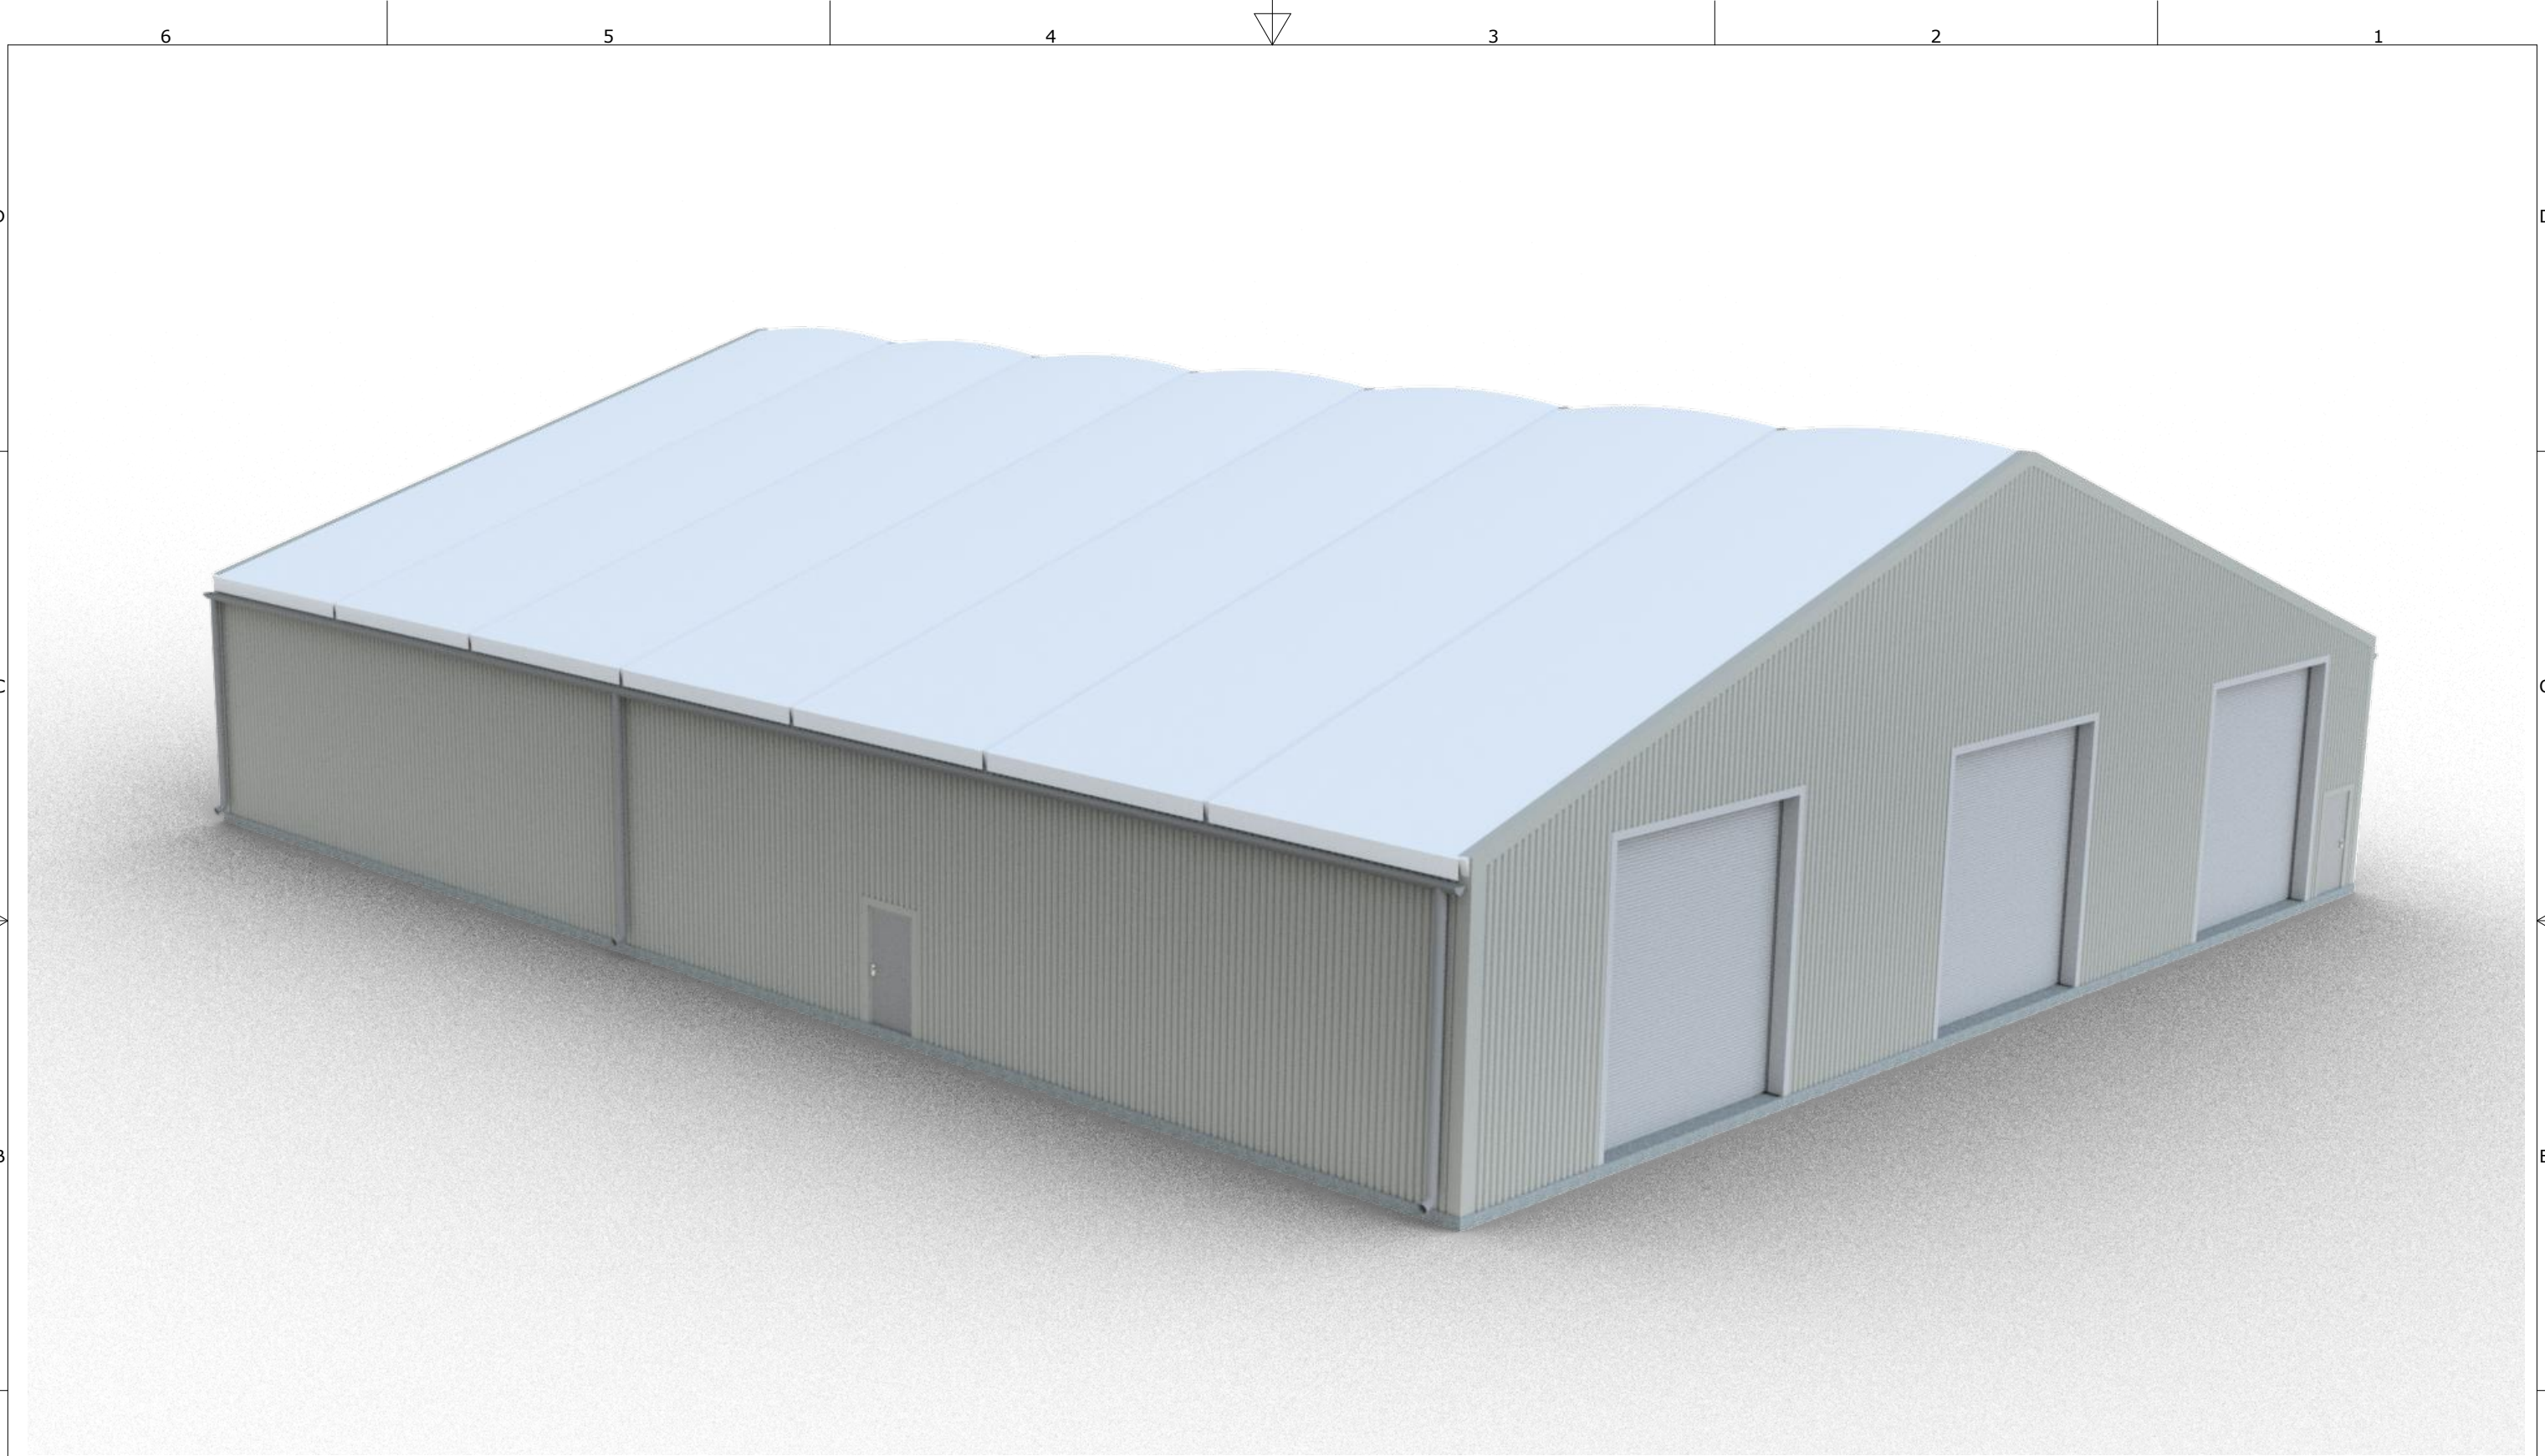

NB: Downpipes, roof pumps, & emergency lighting is indicative & subject to specification

Title			Ibstock		
Company			Ibstock		
Designed	Checked	Date			
Reference	41642-1				
Sheet	Sheet Size	Scale	This plan is the copyright of Spaciotempo and may not be reproduced in any material form, whether by photocopying, scanning, downloading onto computer or otherwise without the written permission of Spaciotempo. Any unauthorised use of this plan may result in civil proceedings and/or criminal prosecution.		
5/5	A3	1:175			
SPACIOTEMPO Dovefields Industrial Estate, Uttoxeter, ST14 8HU Tel: (01889) 569569 sales@spaciotempo.co.uk www.spaciotempo.com