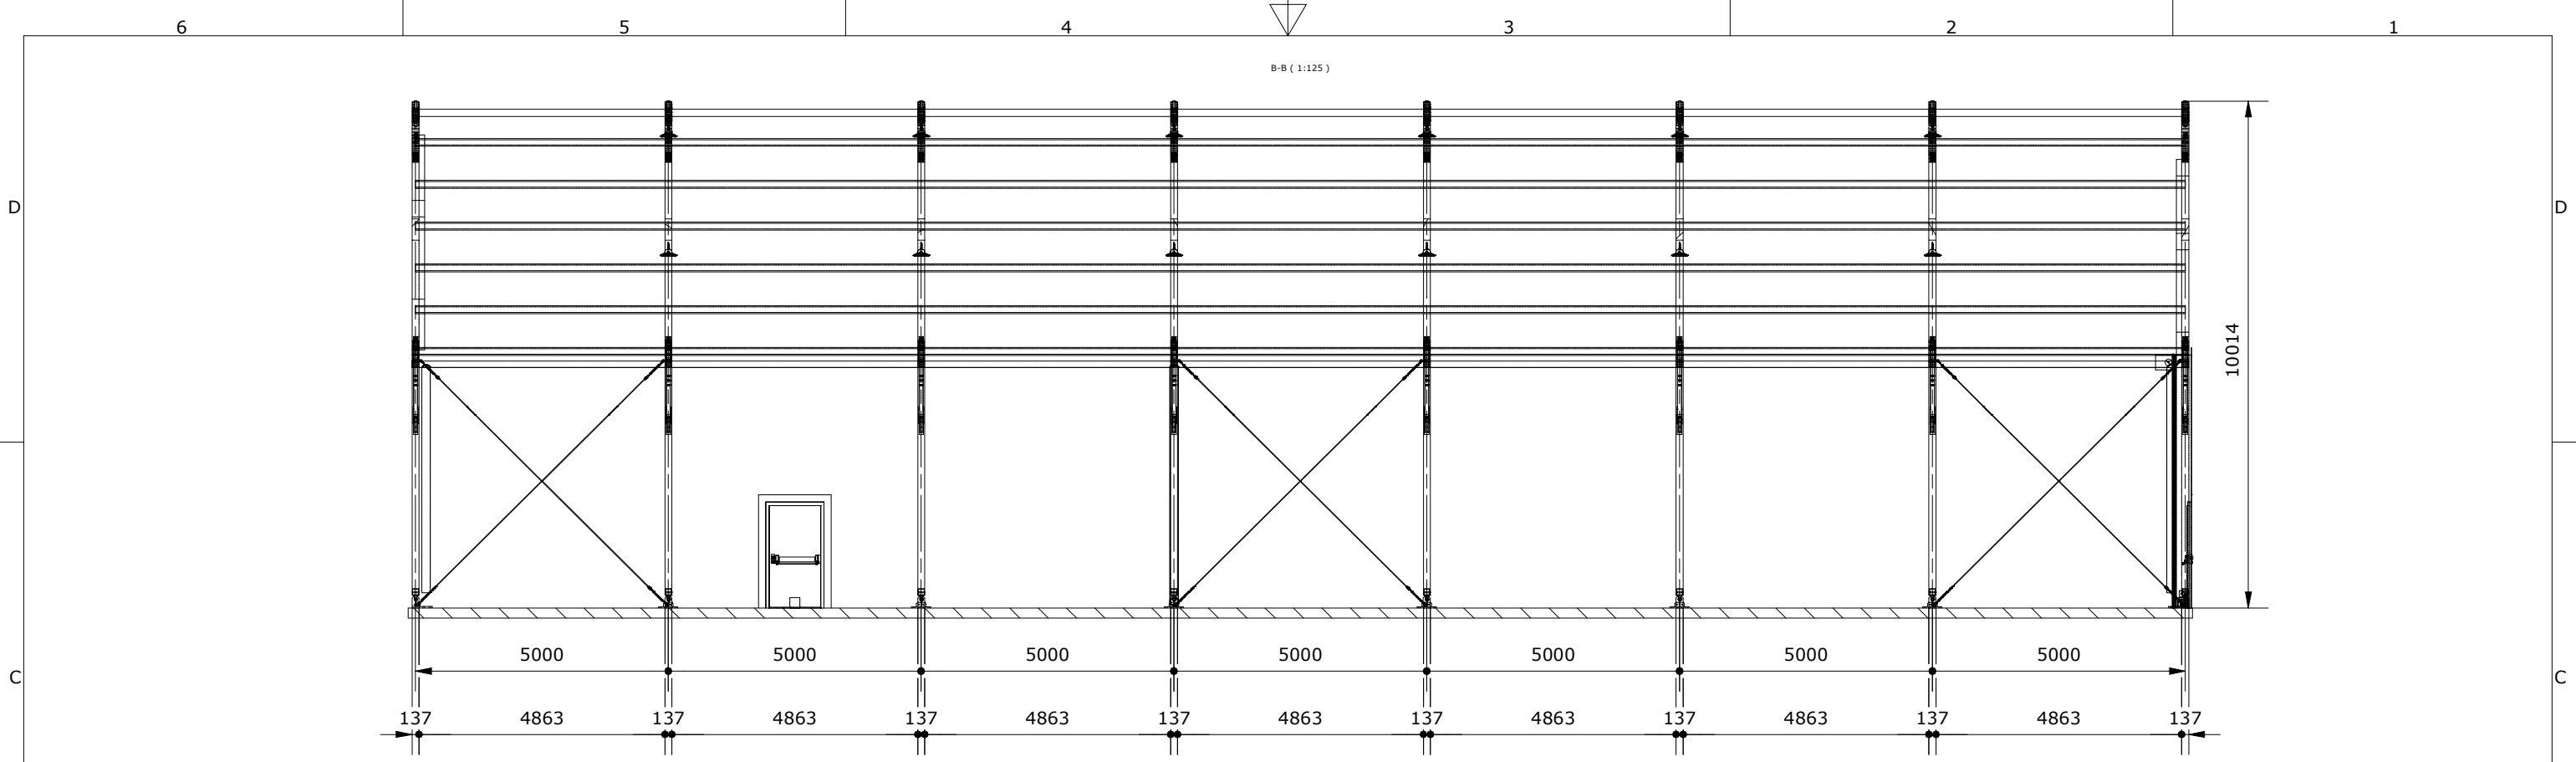

NB: Downpipes, roof pumps, & emergency lighting is indicative & subject to specification

REVISION HISTORY			
REV	INITIALS	DESCRIPTION	DATE
-	GB	Creation	16/03/2026
A	GB	Width Reduced by 1m	23/03/2026

Title		Ibstock	
Company		Ibstock	
Designed	Checked	Date	
GB			
Reference		41642-1	
Sheet	Sheet Size	Scale	
1/5	A3	1:175	
SPACIOTEMPO Dovefields Industrial Estate, Uttoxeter, ST14 8HU Tel: (01889) 569569 sales@spaciotempo.co.uk www.spaciotempo.com			
This plan is the copyright of Spaciotempo and may not be reproduced in any material form, whether by photocopying, scanning, downloading onto computer or otherwise without the written permission of Spaciotempo. Any unauthorised use of this plan may result in civil proceedings and/or criminal prosecution.			

NB: Downpipes, roof pumps, & emergency lighting is indicative & subject to specification

Title			Ibstock		
Company			Ibstock		
Designed	Checked	Date			
GB					
Reference	41642-1				
Sheet	Sheet Size	Scale			
3/5	A3	1:125			
SPACIOTEMPO Dovefields Industrial Estate, Uttoxeter, ST14 8HU Tel: (01889) 569569 sales@spaciotempo.co.uk www.spaciotempo.com			This plan is the copyright of Spaciotempo and may not be reproduced in any material form, whether by photocopying, scanning, downloading onto computer or otherwise without the written permission of Spaciotempo. Any unauthorised use of this plan may result in civil proceedings and/or criminal prosecution.		