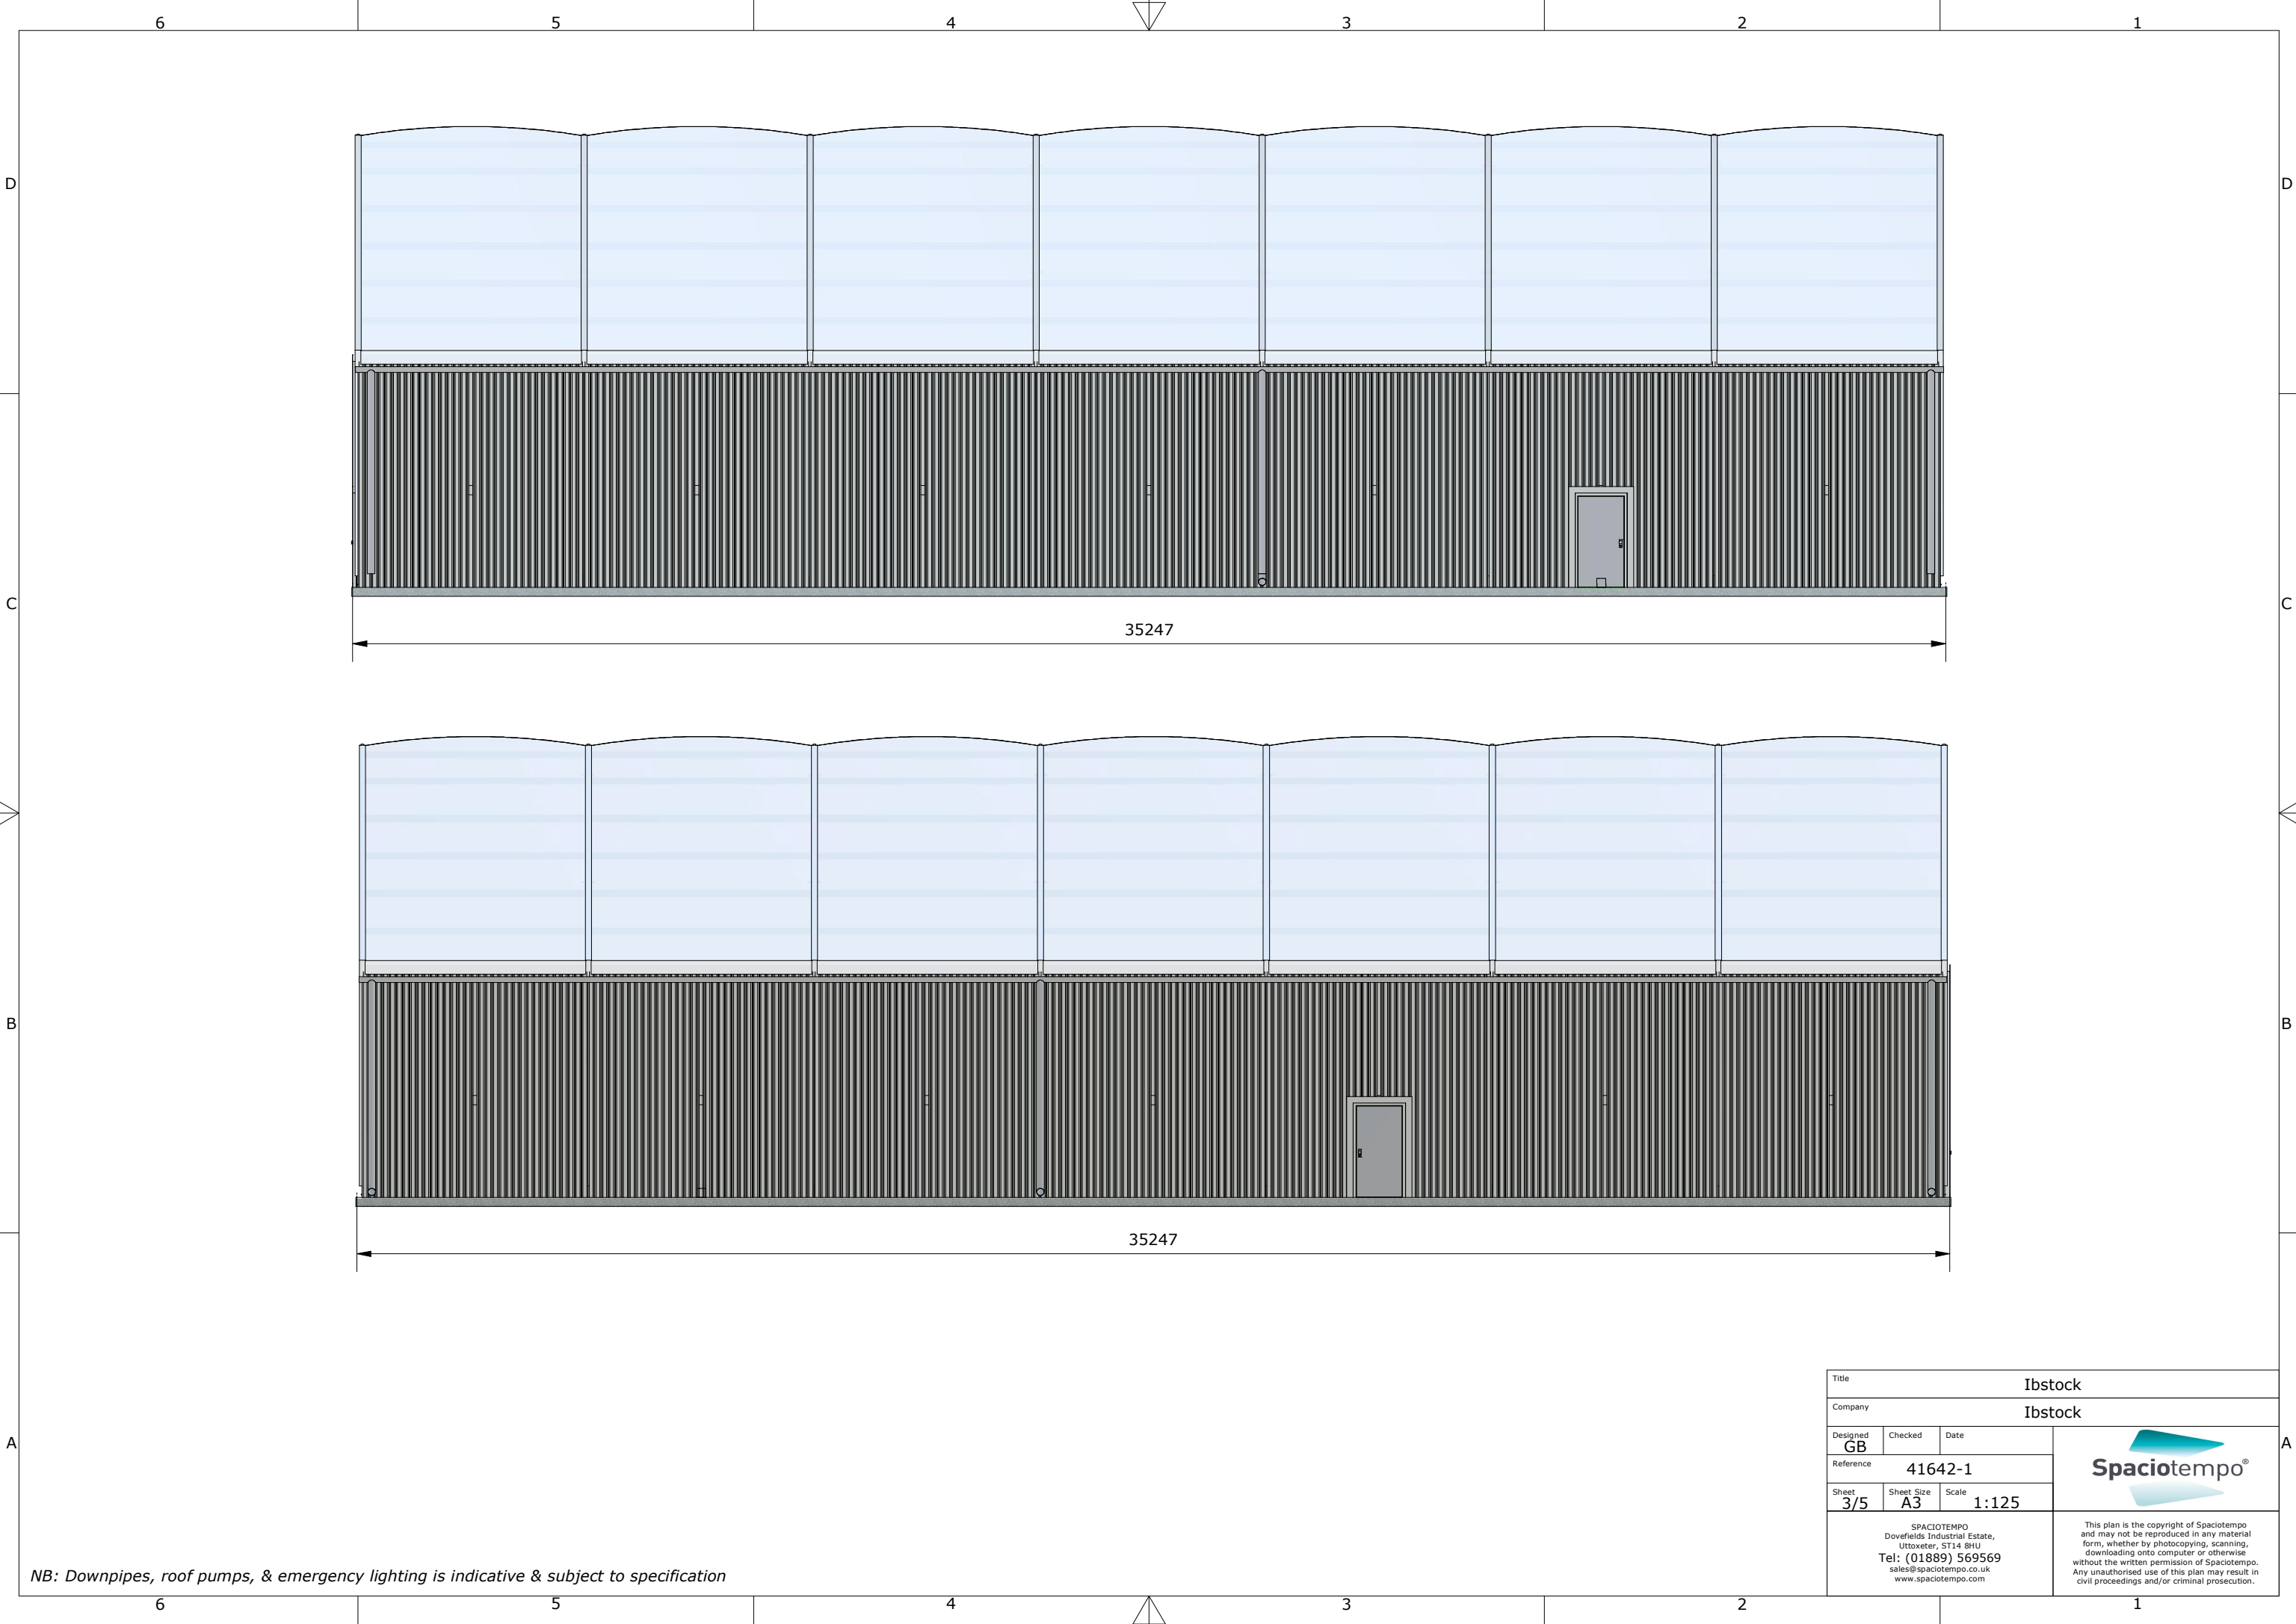

NB: Downpipes, roof pumps, & emergency lighting is indicative & subject to specification

REVISION HISTORY			
REV	INITIALS	DESCRIPTION	DATE
-	GB	Creation	16/03/2026
A	GB	Width Reduced by 1m	23/03/2026

Title		Ibstock	
Company		Ibstock	
Designed	Checked	Date	
GB			
Reference		41642-1	
Sheet	Sheet Size	Scale	
1/5	A3	1:175	
SPACIOTEMPO Dovefields Industrial Estate, Uttoxeter, ST14 8HU Tel: (01889) 569569 sales@spaciotempo.co.uk www.spaciotempo.com			
This plan is the copyright of Spaciotempo and may not be reproduced in any material form, whether by photocopying, scanning, downloading onto computer or otherwise without the written permission of Spaciotempo. Any unauthorised use of this plan may result in civil proceedings and/or criminal prosecution.			

NB: Downpipes, roof pumps, & emergency lighting is indicative & subject to specification

Title			Ibstock
Company			Ibstock
Designed GB	Checked	Date	
Reference	41642-1		
Sheet 2/5	Sheet Size A3	Scale 1:125	
SPACIOTEMPO Dovefields Industrial Estate, Uttoxeter, ST14 8HU Tel: (01889) 569569 sales@spaciotempo.co.uk www.spaciotempo.com			 This plan is the copyright of Spaciotempo and may not be reproduced in any material form, whether by photocopying, scanning, downloading onto computer or otherwise without the written permission of Spaciotempo. Any unauthorised use of this plan may result in civil proceedings and/or criminal prosecution.