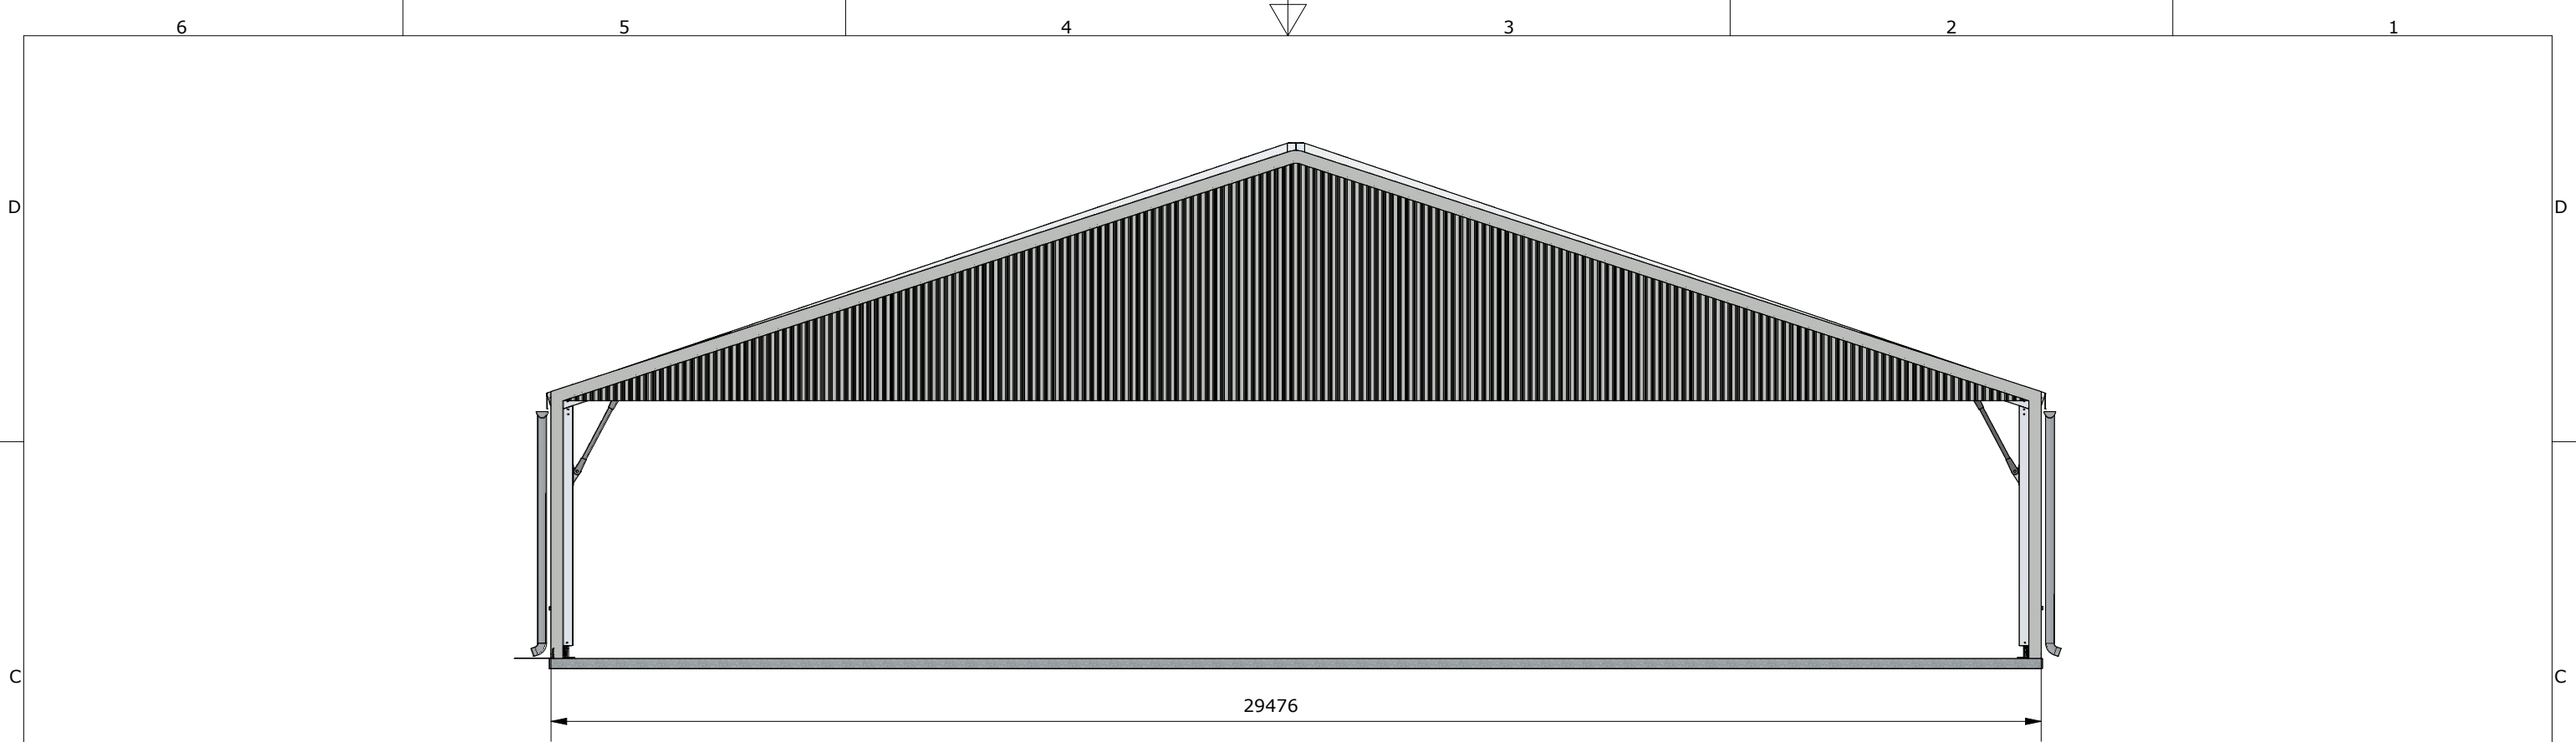

NB: Downpipes, roof pumps, & emergency lighting is indicative & subject to specification

REVISION HISTORY			
REV	INITIALS	DESCRIPTION	DATE
-	GB	Creation	16/03/2026
A	GB	Width Reduced by 1m	23/03/2026

Title		Ibstock	
Company		Ibstock	
Designed	Checked	Date	
GB			
Reference		41642-1	
Sheet	Sheet Size	Scale	
1/5	A3	1:175	
SPACIOTEMPO Dovefields Industrial Estate, Uttoxeter, ST14 8HU Tel: (01889) 569569 sales@spaciotempo.co.uk www.spaciotempo.com			
This plan is the copyright of Spaciotempo and may not be reproduced in any material form, whether by photocopying, scanning, downloading onto computer or otherwise without the written permission of Spaciotempo. Any unauthorised use of this plan may result in civil proceedings and/or criminal prosecution.			

NB: Downpipes, roof pumps, & emergency lighting is indicative & subject to specification

Title			Ibstock
Company			Ibstock
Designed GB	Checked	Date	
Reference	41642-1		
Sheet 2/5	Sheet Size A3	Scale 1:125	
SPACIOTEMPO Dovefields Industrial Estate, Uttoxeter, ST14 8HU Tel: (01889) 569569 sales@spaciotempo.co.uk www.spaciotempo.com			 This plan is the copyright of Spaciotempo and may not be reproduced in any material form, whether by photocopying, scanning, downloading onto computer or otherwise without the written permission of Spaciotempo. Any unauthorised use of this plan may result in civil proceedings and/or criminal prosecution.