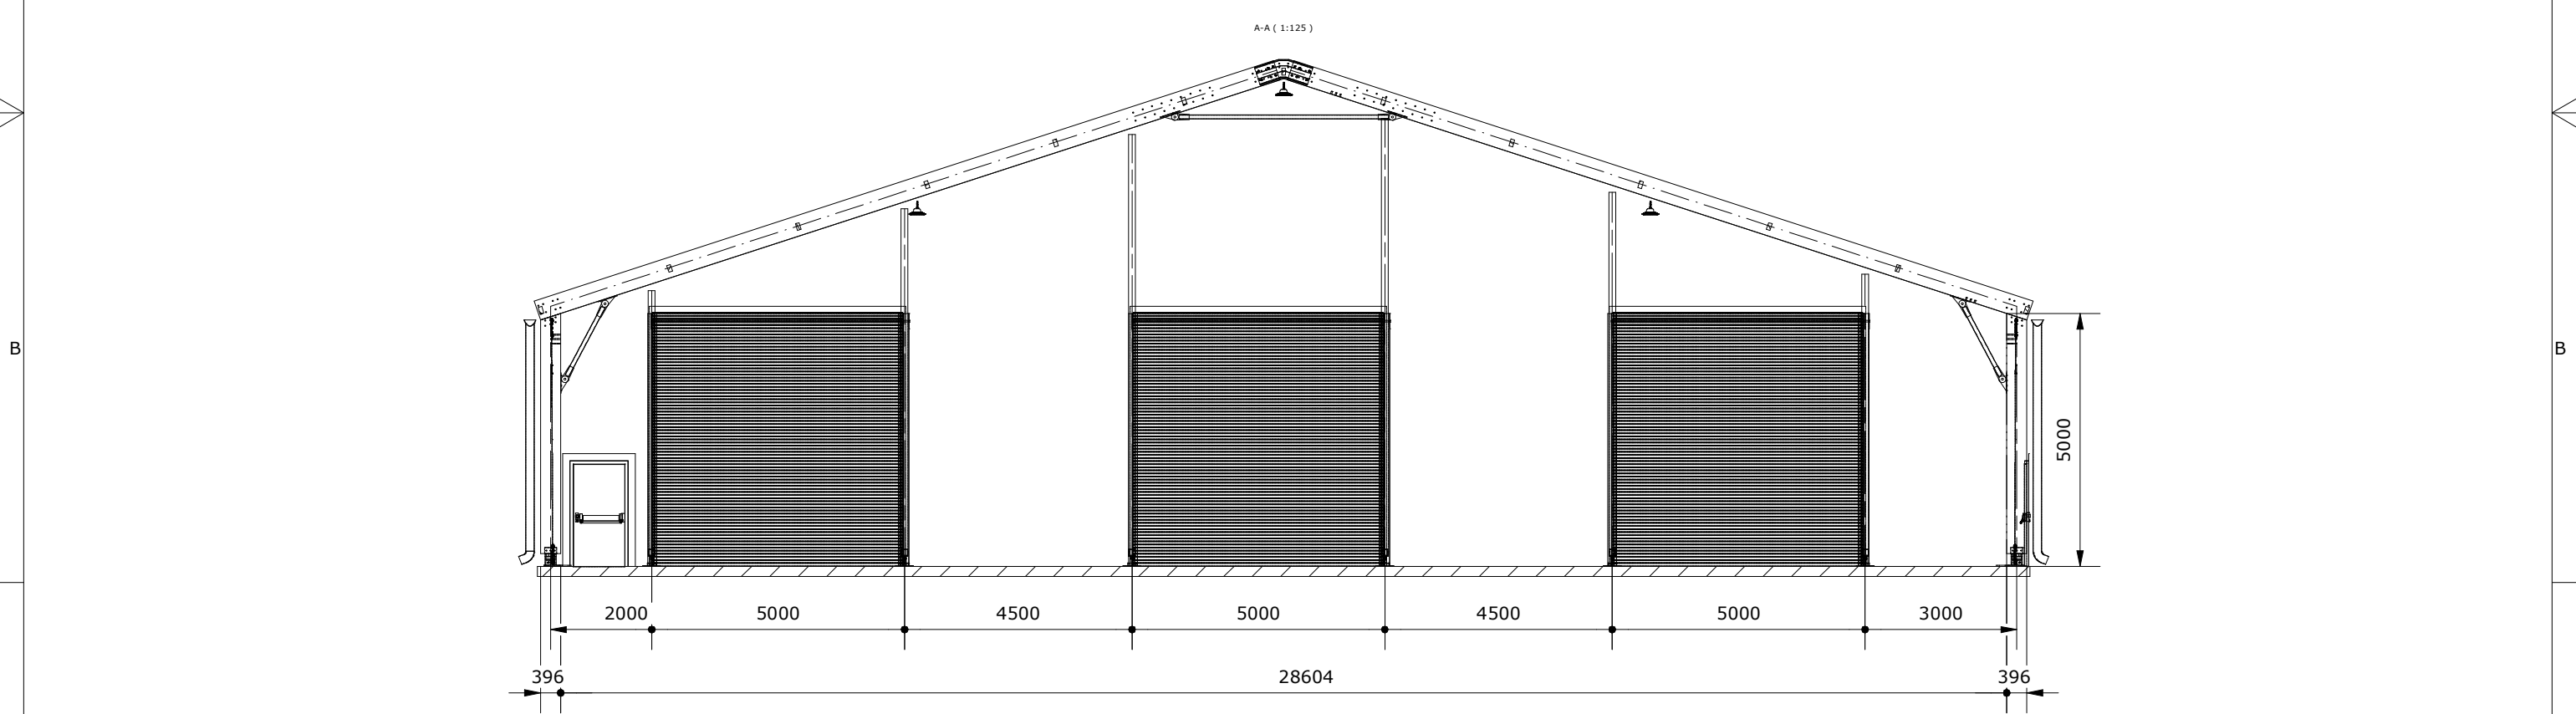

NB: Downpipes, roof pumps, & emergency lighting is indicative & subject to specification

Title			Ibstock		
Company			Ibstock		
Designed	Checked	Date			
GB					
Reference	41642-1				
Sheet	Sheet Size	Scale			
4/5	A3	1:125			
SPACIOTEMPO Dovefields Industrial Estate, Uttoxeter, ST14 8HU Tel: (01889) 569569 sales@spaciotempo.co.uk www.spaciotempo.com			This plan is the copyright of Spaciotempo and may not be reproduced in any material form, whether by photocopying, scanning, downloading onto computer or otherwise without the written permission of Spaciotempo. Any unauthorised use of this plan may result in civil proceedings and/or criminal prosecution.