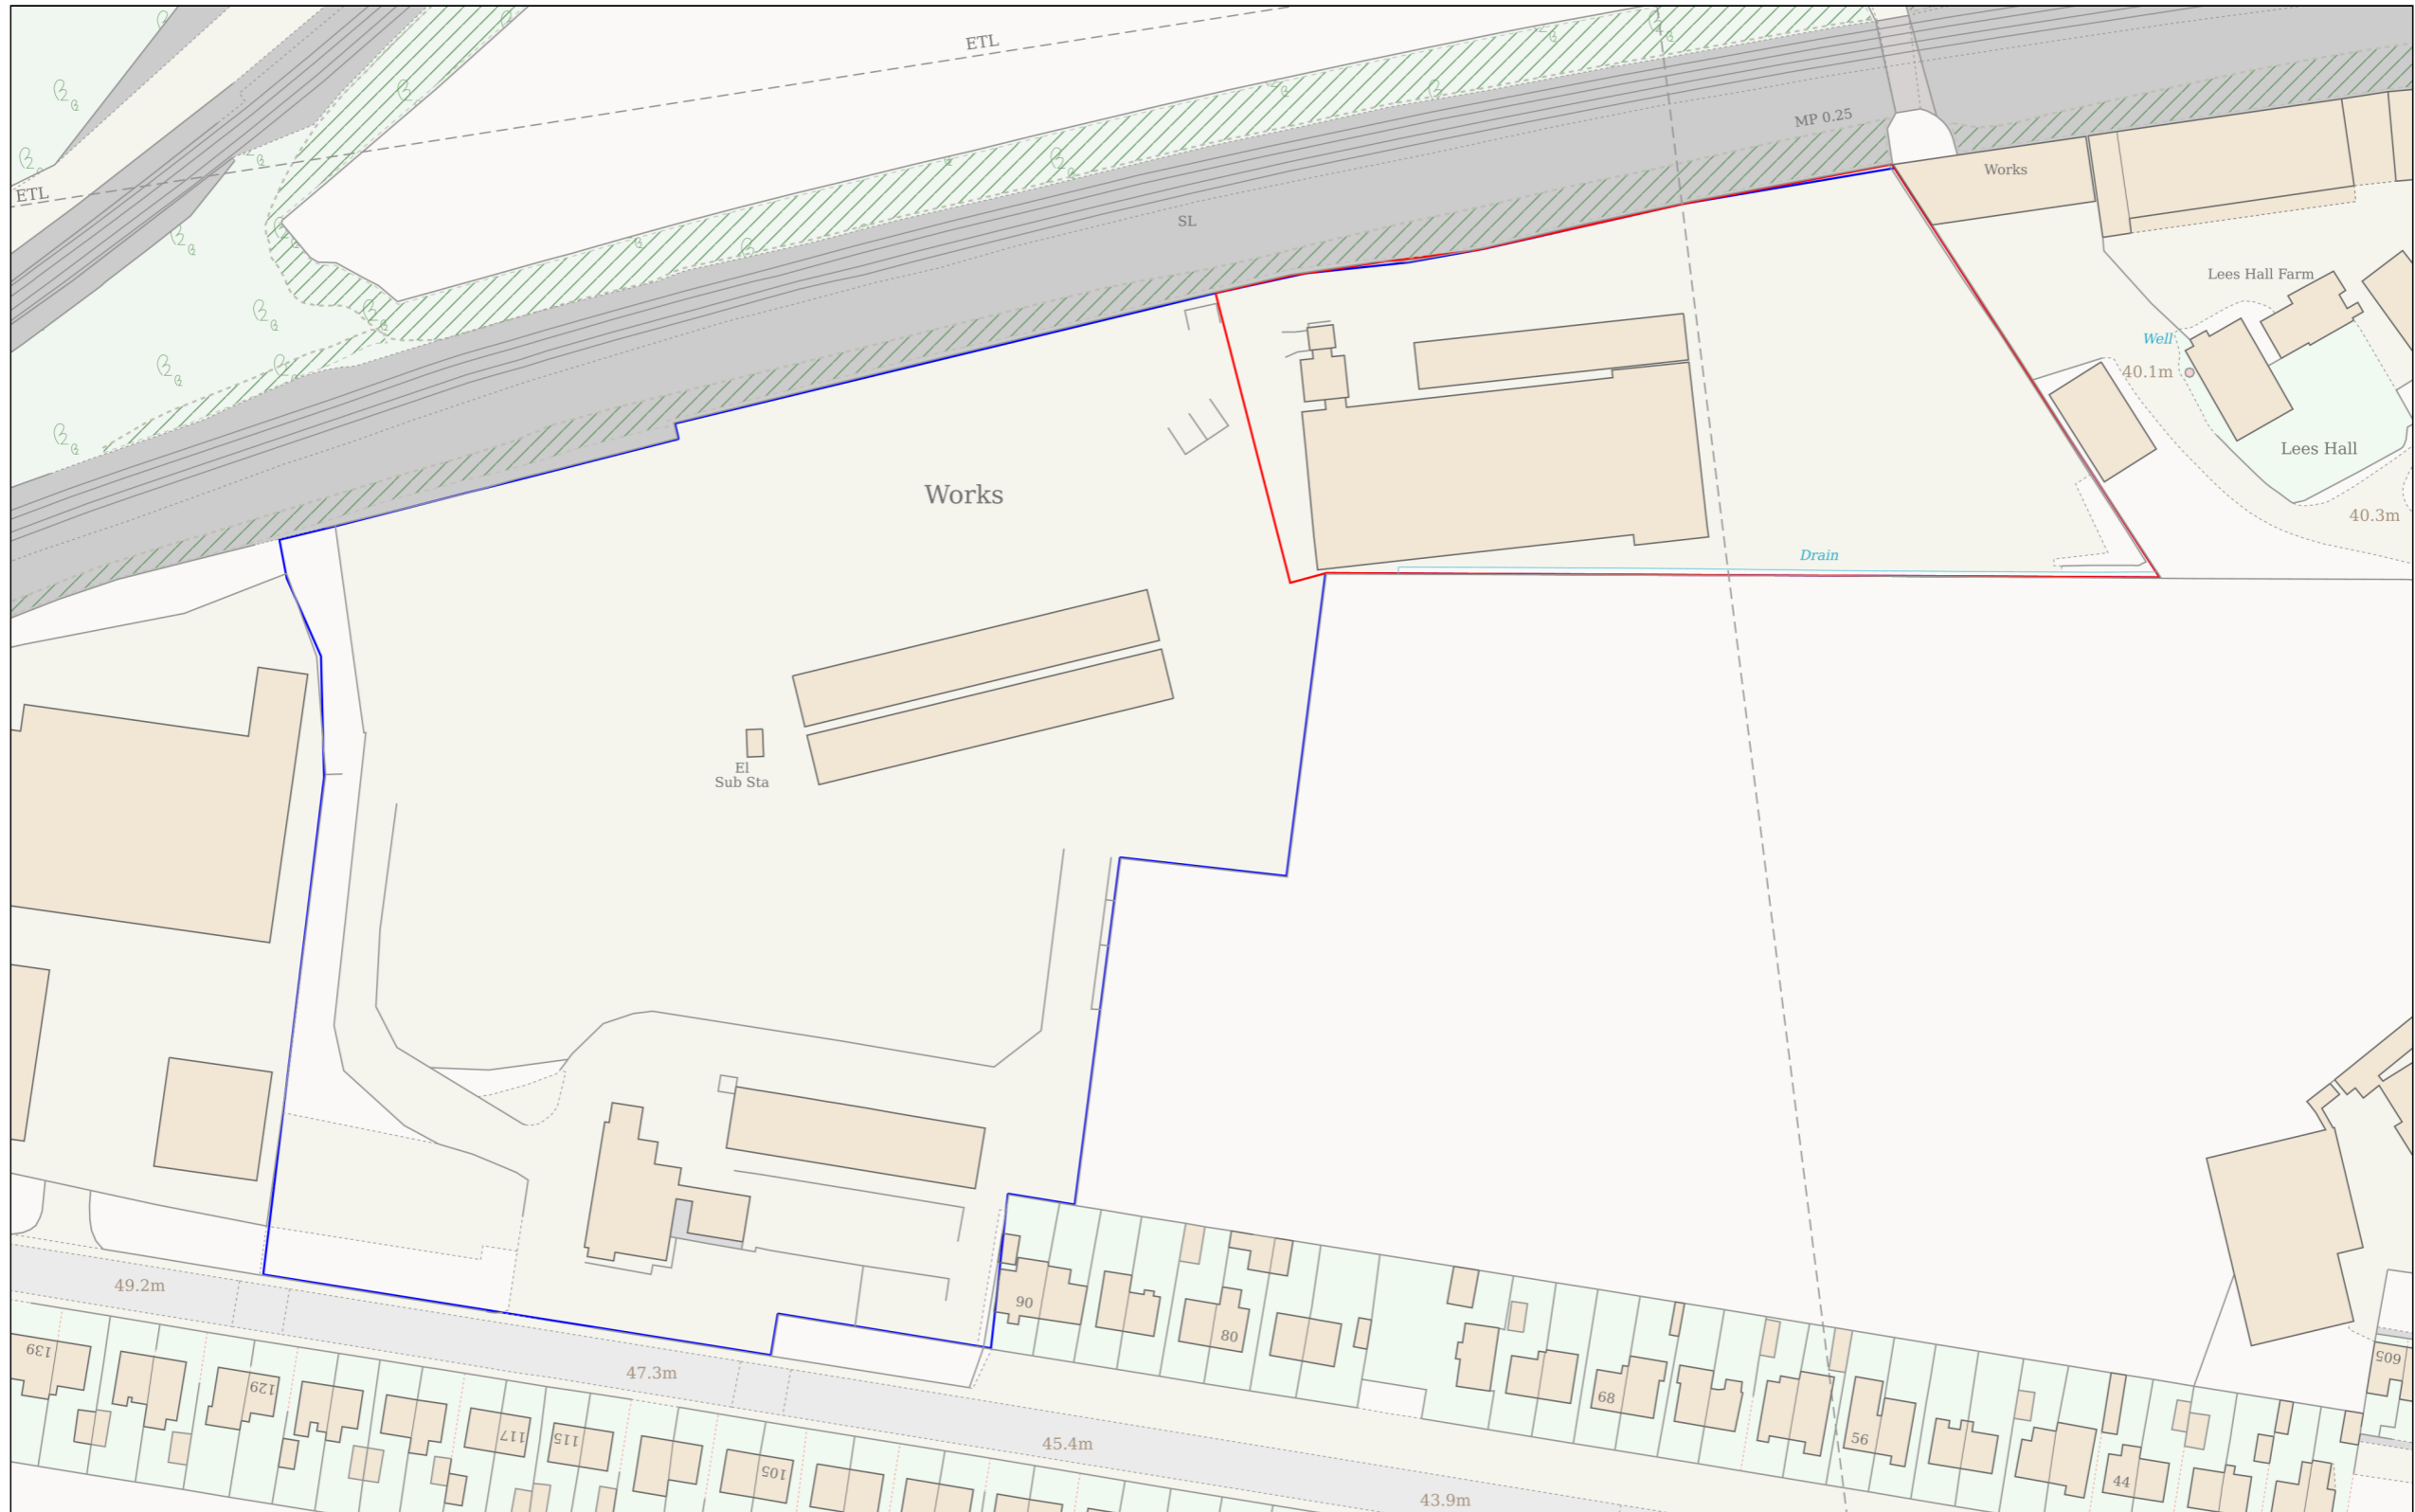

Location Plan

Site Address: C R Longley And Co Ltd, Manufacturing Plant, Longley Concrete Ltd, Ravensthorpe Road, Thornhill Lees, Dewsbury, WF12 9EF

Date Produced: 30-Mar-2026

Scale: 1:1250 @A3

Planning Portal Reference: PP-14688931v1