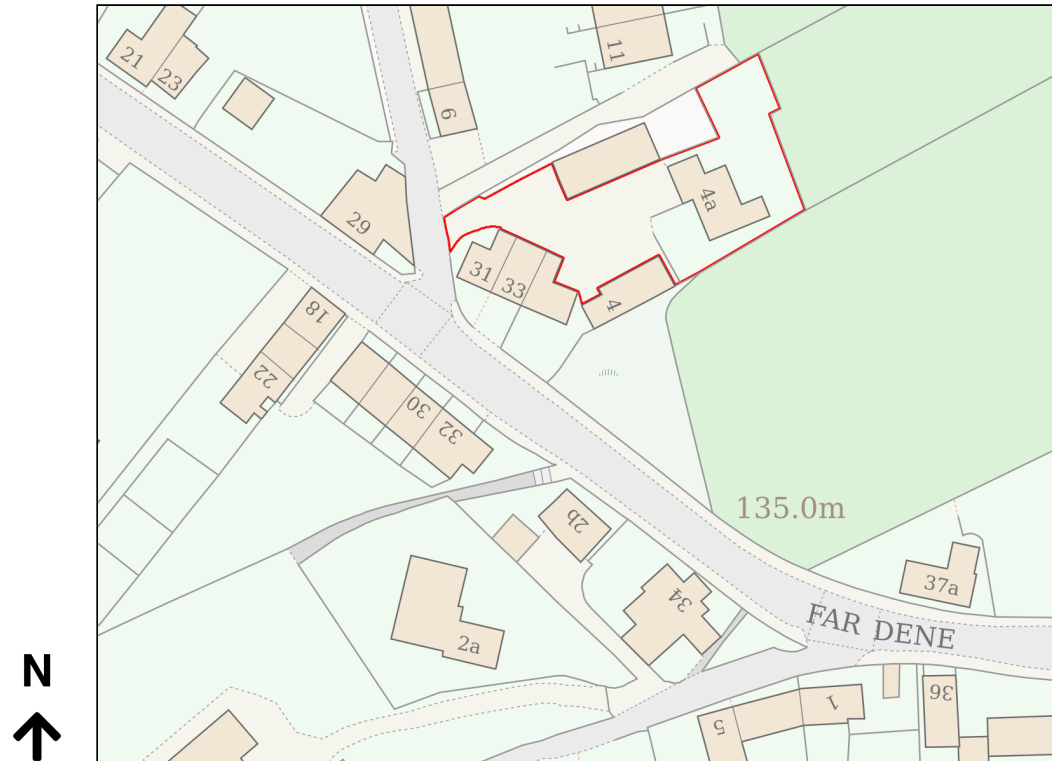

Location Plan

Site Address: 4a, Primrose Lane, Kirkburton, Huddersfield, HD8 0QY

Date Produced: 24-Mar-2026

Scale: 1:1250 @A4

Planning Portal Reference: PP-14767997v1