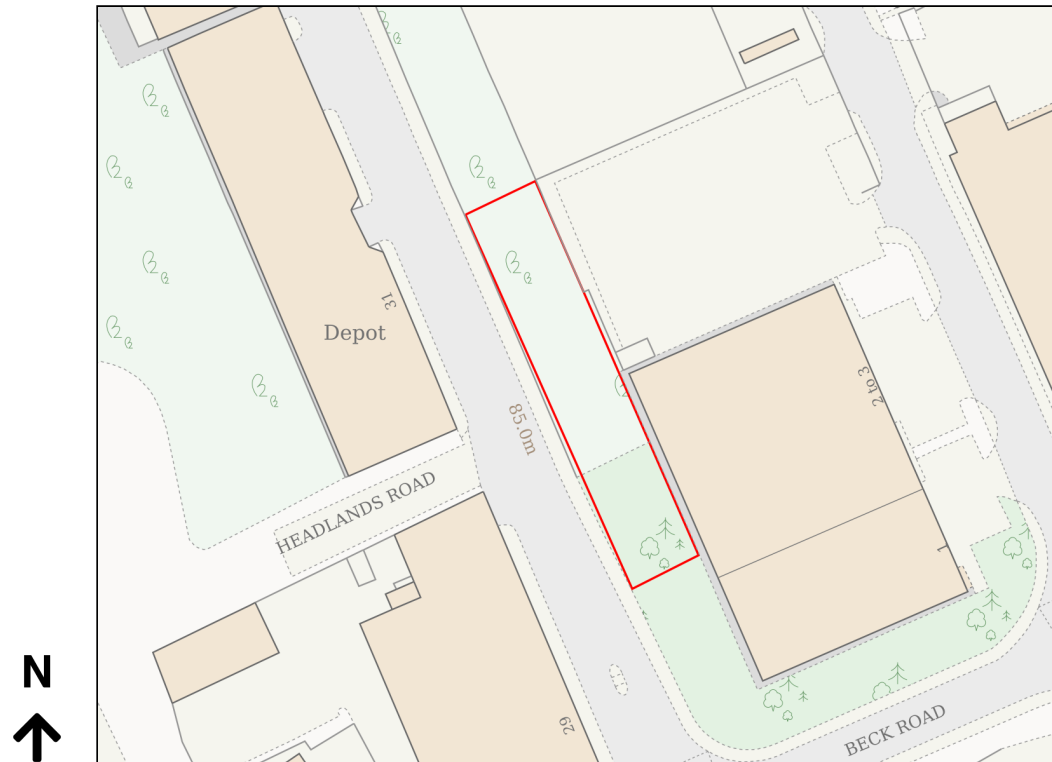

Location Plan

Site Address: Toolstation, Unit 1, The Ringway Centre, Beck Road, Huddersfield, HD1 5DG

Date Produced: 23-Mar-2026

Scale: 1:1250 @A4

Planning Portal Reference: PP-14801712v1