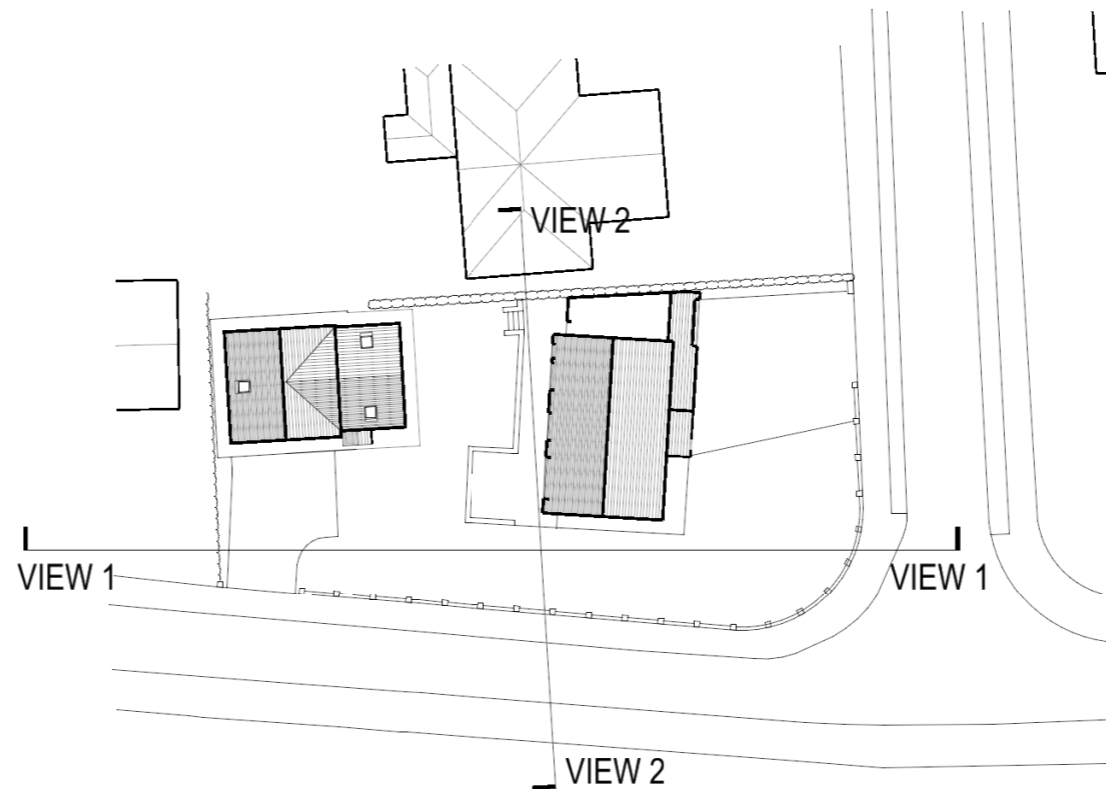

# DORCHESTER RD

SECTIONAL VIEW 1  
1:200

SECTIONAL VIEW 2  
1:200

SITE PLAN  
1:500

---

---

---

---

TITLE

PROPOSED TYPICAL SECTION VIEWS

SCALE AT A3

1:200 1:500

DRAWING NO.

REVISION