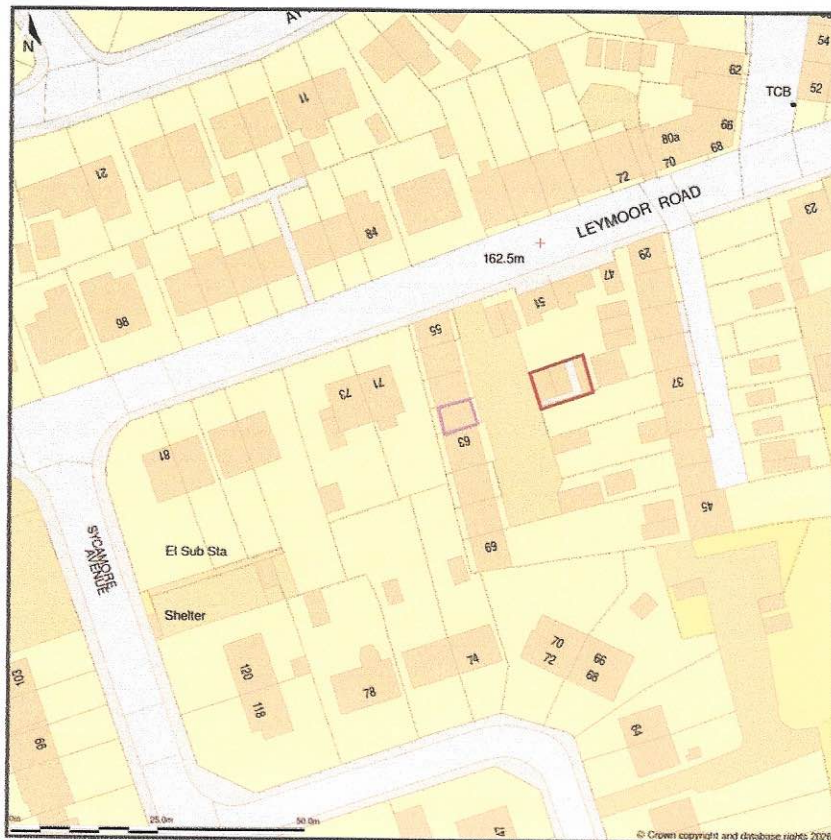

outbuilding 61, Leymoor Road, Longwood, Huddersfield, Kirklees, HD3 4SW

Location Plan shows area bounded by: 410490.32, 416464.57 410631.74, 416606.0 (at a scale of 1:1250), OSGridRef: SE10561653. The representation of a road, track or path is no evidence of a right of way. The representation of features as lines is no evidence of a property boundary.

Produced on 25th Feb 2026 from the Ordnance Survey National Geographic Database and incorporating surveyed revision available at this date. Reproduction in whole or part is prohibited without the prior permission of Ordnance Survey. © Crown copyright 2026. Supplied by buyaplan.co.uk a licensed Ordnance Survey partner (100053143). Unique plan reference: #01041536-47DB13.