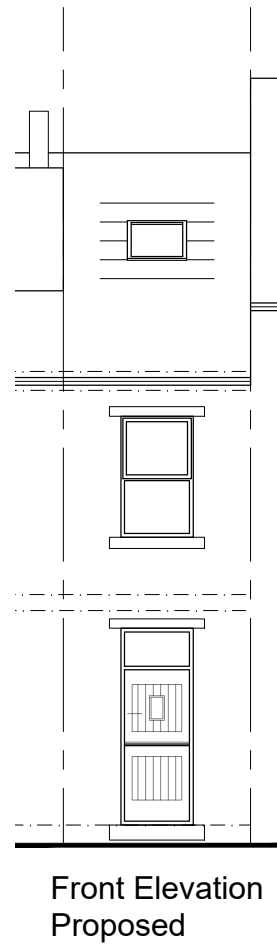

NOTES

- Do not scale from this drawing.
- This drawing is copyright.
- All dimensions to be checked on site prior to the order or manufacture of any goods.

Revisions:

A: Dormer reduced in width with pitched roof, following comments from planning, May 2026

Materials:  
 Dormer roof: Slates to match existing.  
 Dormer Cheeks and Face: uPVC cladding in anthracite grey  
 Windows: uPVC window to match existing in anthracite grey