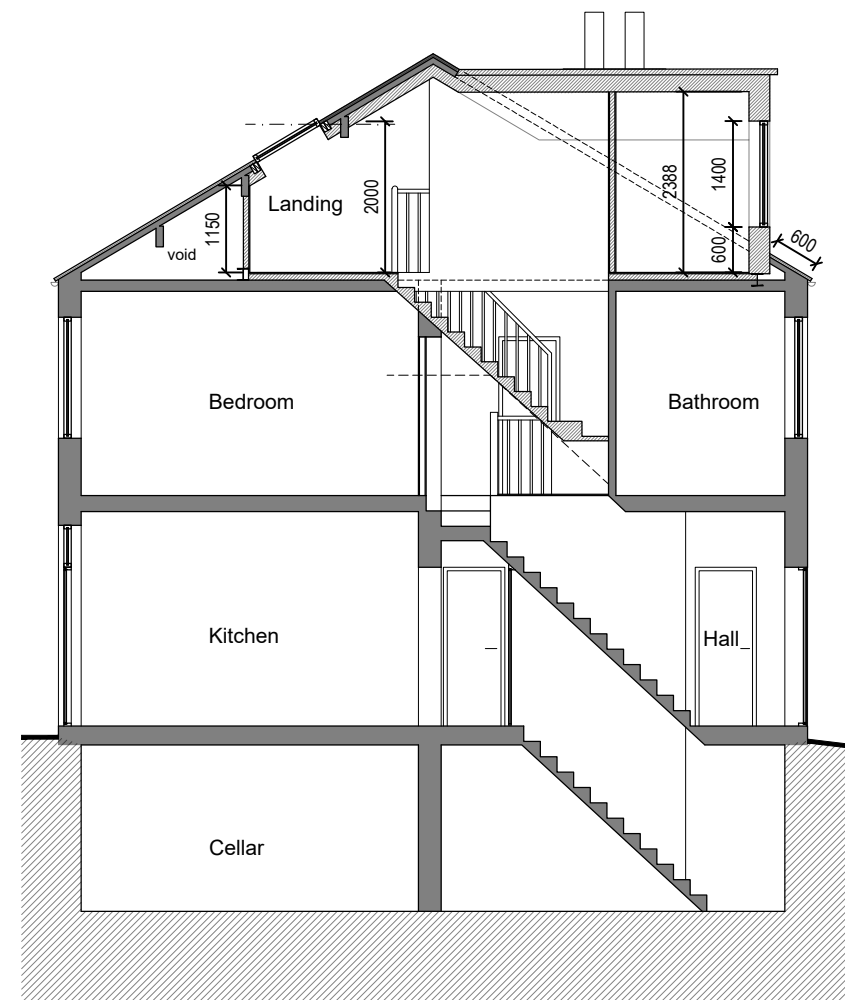

NOTES

- Do not scale from this drawing.
- This drawing is copyright.
- All dimensions to be checked on site prior to the order or manufacture of any goods.

Revisions:

A: Dormer reduced in width with pitched roof, following comments from planning, May 2026

Materials:  
 Dormer roof: Slates to match existing.  
 Dormer Cheeks and Face: uPVC cladding in anthracite grey  
 Windows: uPVC window to match existing in anthracite grey