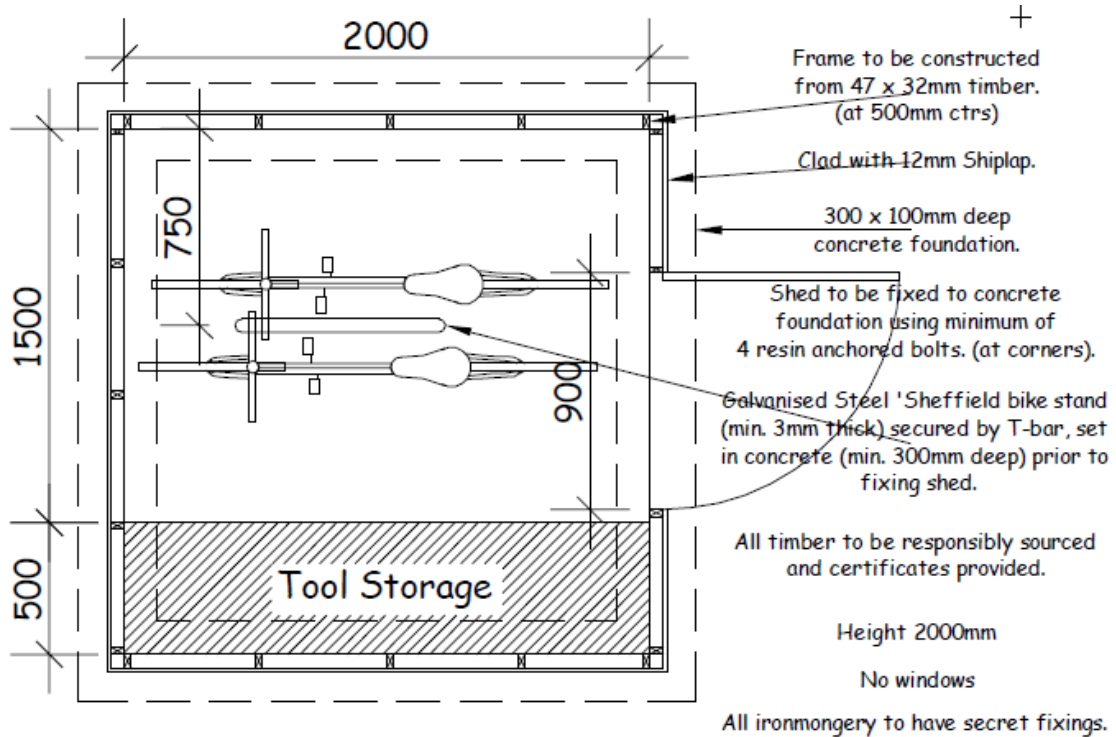

Gleeson Homes

Standard Details – Cycle Shed Dwg Ref: SD05

Apex style Shed

Pent Style Shed