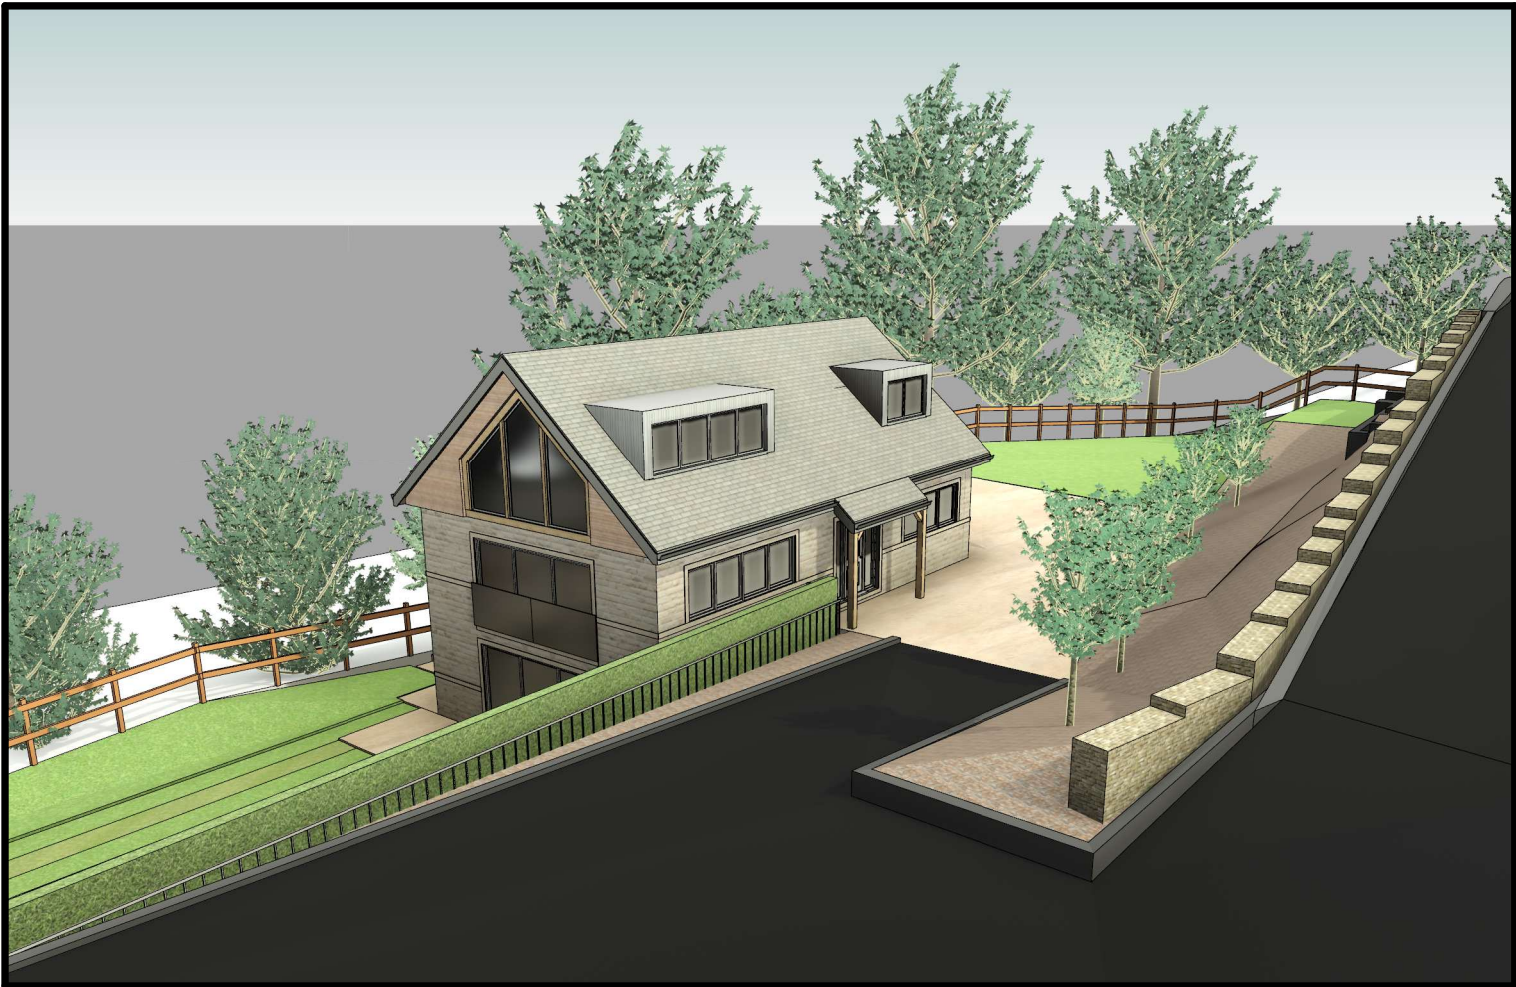

Only figured dimensions should be used.

Scaled dimensions should be checked with the Architect.
This drawing together with the design, is the property and copyright of the Architect and must not be reproduced without written permission

Rev No.	Description	Drawn:	Date

DO NOT SCALE OFF THIS DRAWING

ACUMEN
Designers & Architects

acumenarchitects.co.uk 01484 546 000
Headrow House, Old Leeds Road, Huddersfield, Huddersfield HD1 1SG

Client
Ms L Buckley

Project
Bell Cabin, Earsheaton, Dewsbury

Description
PROPOSED 3D VIEWS

Drawing No
(200) 06

Scale @ A3	Date Drawn 04/12/25	Drawn By EP	Authorised By JC

Purpose of Issue
Planning ☒ Building Regs ☐ Tender ☐ Construction ☐ Comment ☐ Info ☐