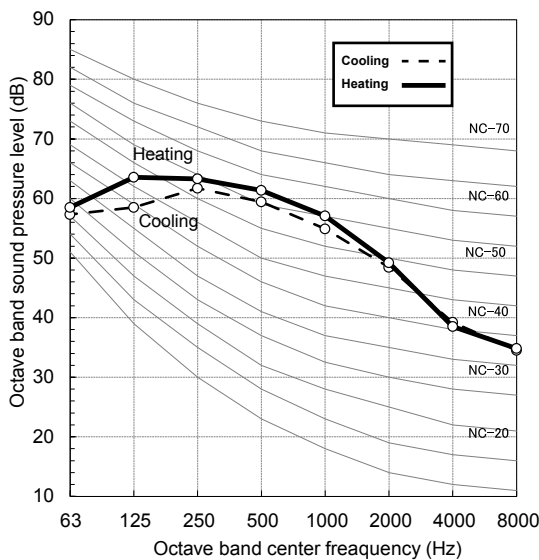

MMY-MAP1206FT8P-UK

Sound pressure Level (dB(A))	Cooling	Heating
	60.0	62.0