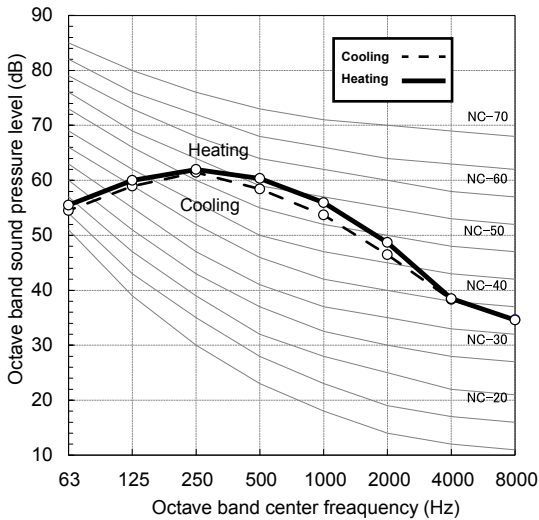

5-11. Sound pressure level data

Standard model

MMY-MAP0806FT8P-UK

Sound pressure Level (dB(A))	Cooling	Heating
	59.0	61.0

MMY-MAP1006FT8P-UK

Sound pressure Level (dB(A))	Cooling	Heating
	59.0	61.0

MMY-MAP1206FT8P-UK