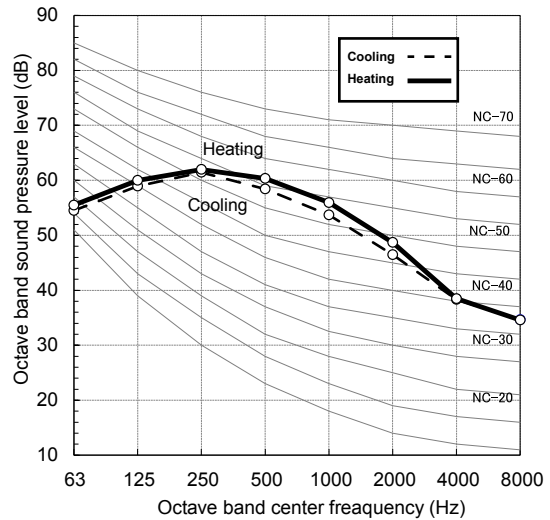

5-11. Sound pressure level data

Standard model

MMY-MAP0806FT8P-UK

Sound pressure Level (dB(A))	Cooling	Heating
	59.0	61.0

MMY-MAP1006FT8P-UK

Sound pressure Level (dB(A))	Cooling	Heating
	59.0	61.0

MMY-MAP1206FT8P-UK