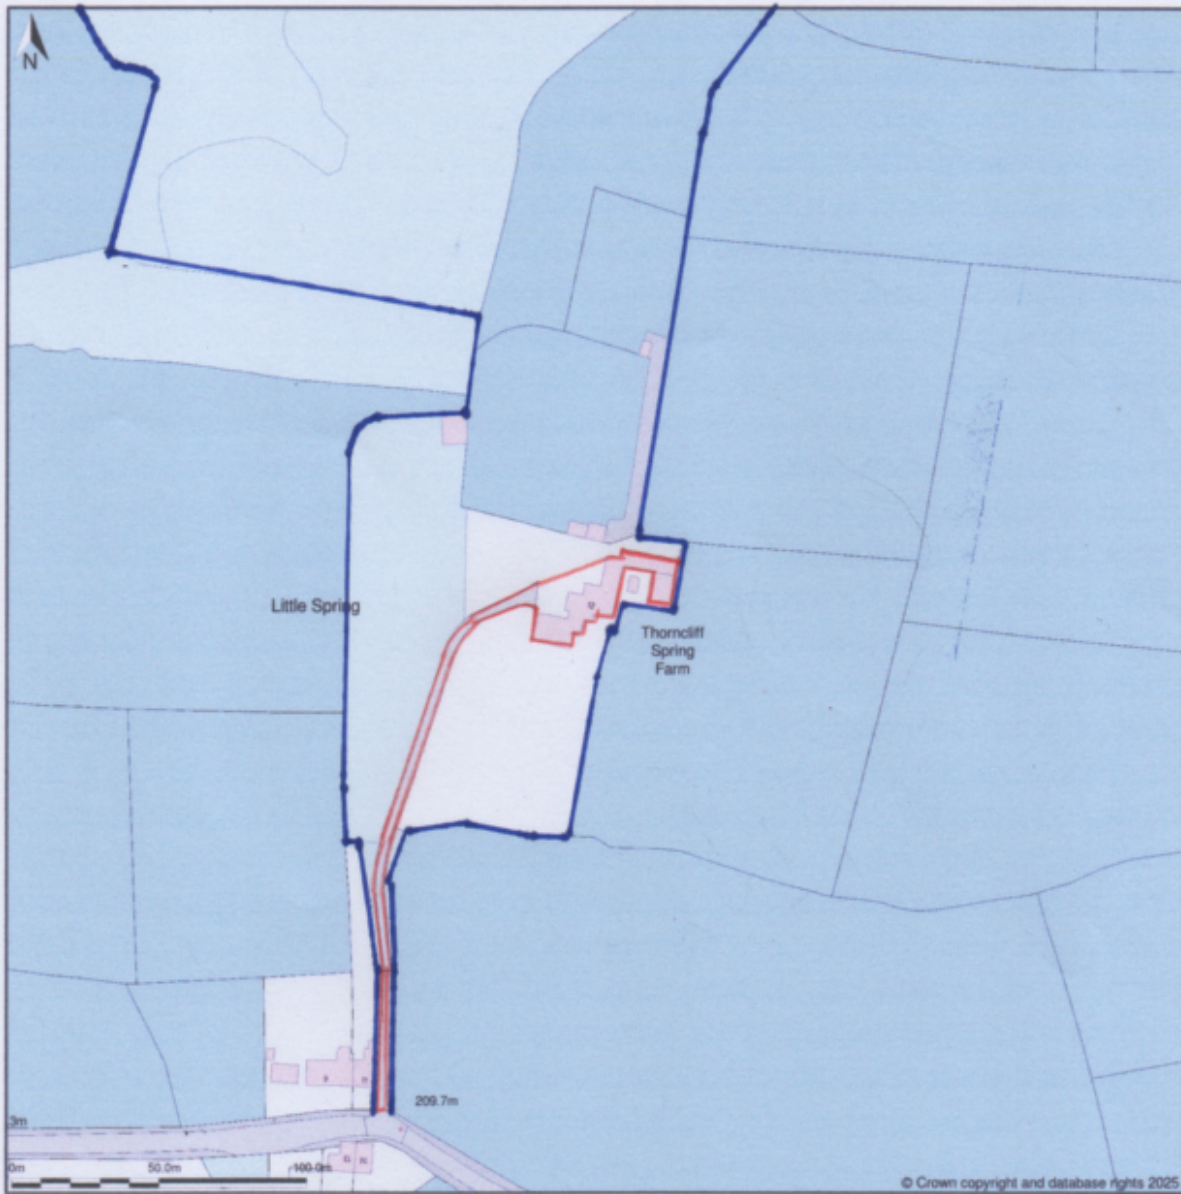

12, Thorncliff Green Road, Kirkburton, Huddersfield, Kirklees, HD8 0UQ

Location Plan shows area bounded by: 421344.53, 413006.25, 421744.53, 413406.25 (at a scale of 1:2500), OSGridRef: SE21541320. The representation of a road, track or path is no evidence of a right of way. The representation of features as lines is no evidence of a property boundary.

Produced on 11th Nov 2025 from the Ordnance Survey National Geographic Database and incorporating surveyed revision available at this date. Reproduction in whole or part is prohibited without the prior permission of Ordnance Survey. © Crown copyright 2025. Supplied by buyaplan.co.uk a licensed Ordnance Survey partner (100053143). Unique plan reference: #01019188-6DF2C0.

LPO1 LOCATION PLAN - 1:2500