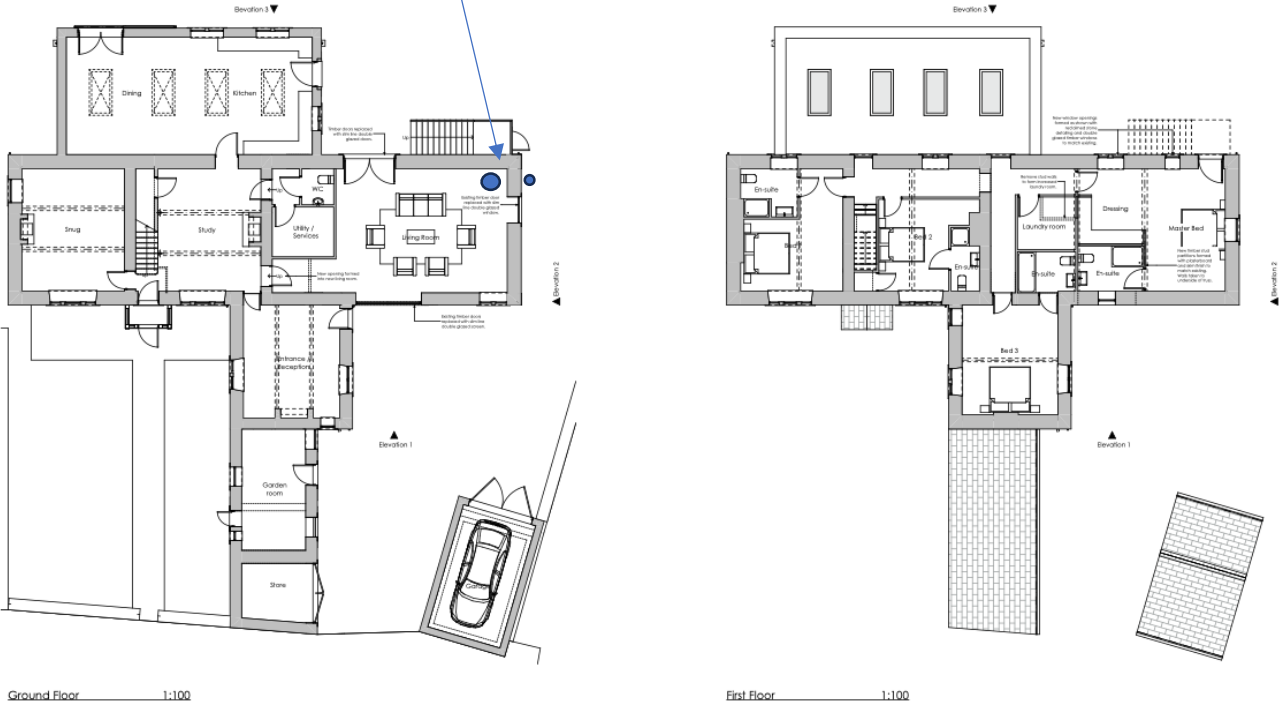

Position of Flue for Wood Burning Stove

Position of Wood Burning Stove

Mr Ian Mann & Mrs Helen Mann
 Beech Farm House
 21 Manor Road
 Farnley Tyas
 HD4 6UL