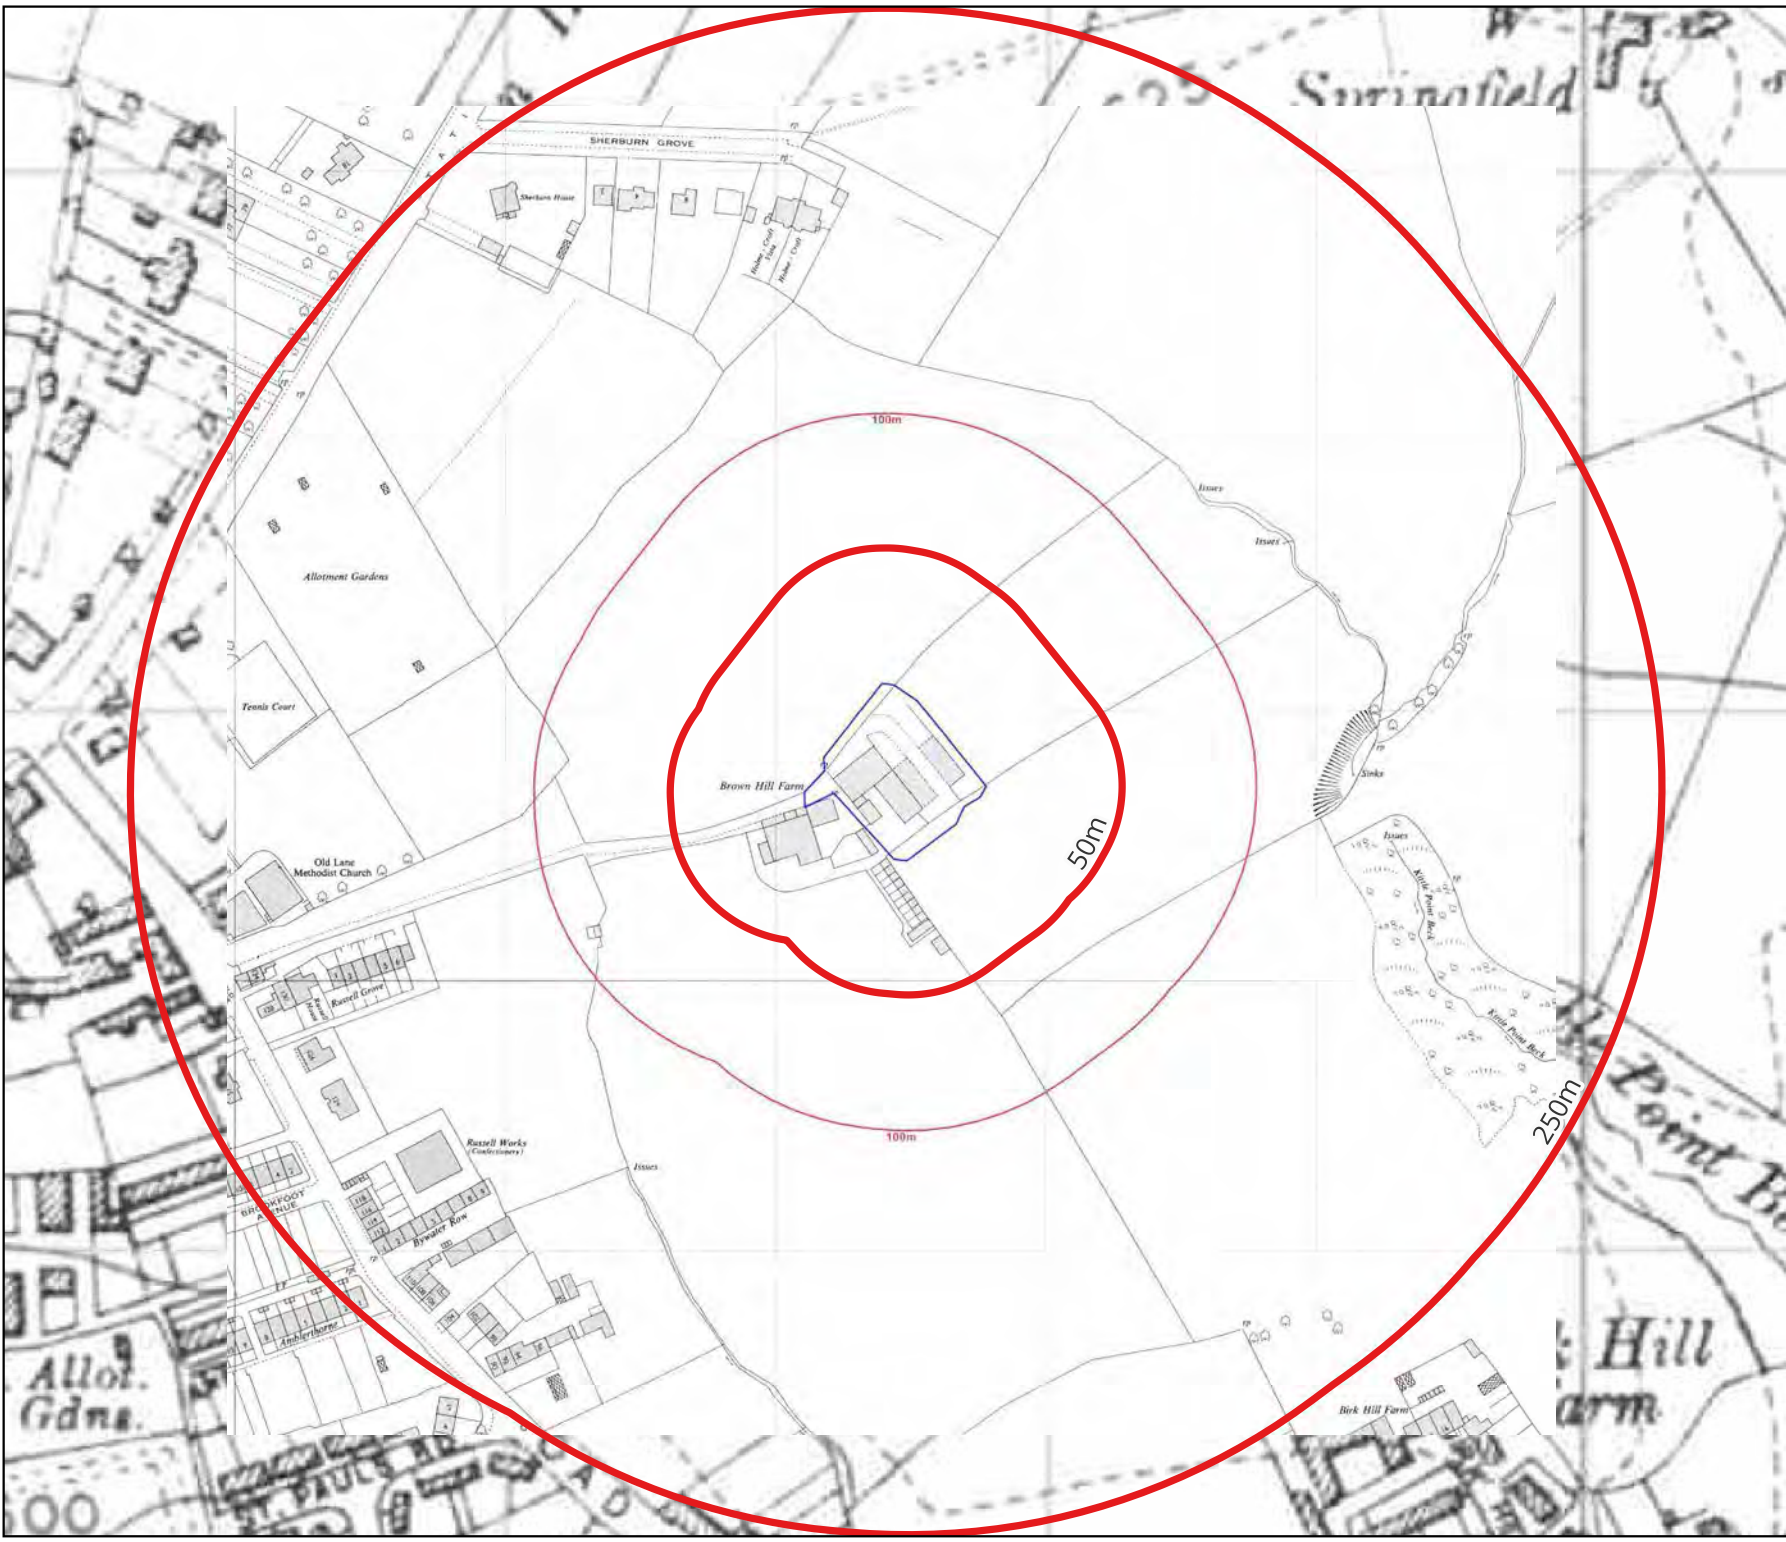

Demeter Environmental Ltd
Liverpool Office:
54 St James Street
Liverpool
L1 0AB

Tel: 0151 521 2539
Fax: 0151 909 3661

Brighton Office:
The Offices
57 Newtown Road
Brighton, East Sussex
BN3 7BA
Tel: 01273 741 727

Email: enquiries@demeter-environmental.co.uk

Date of Map: 1956

Site Name: Brownhill Farm

Scale: 1:2,800 at A4