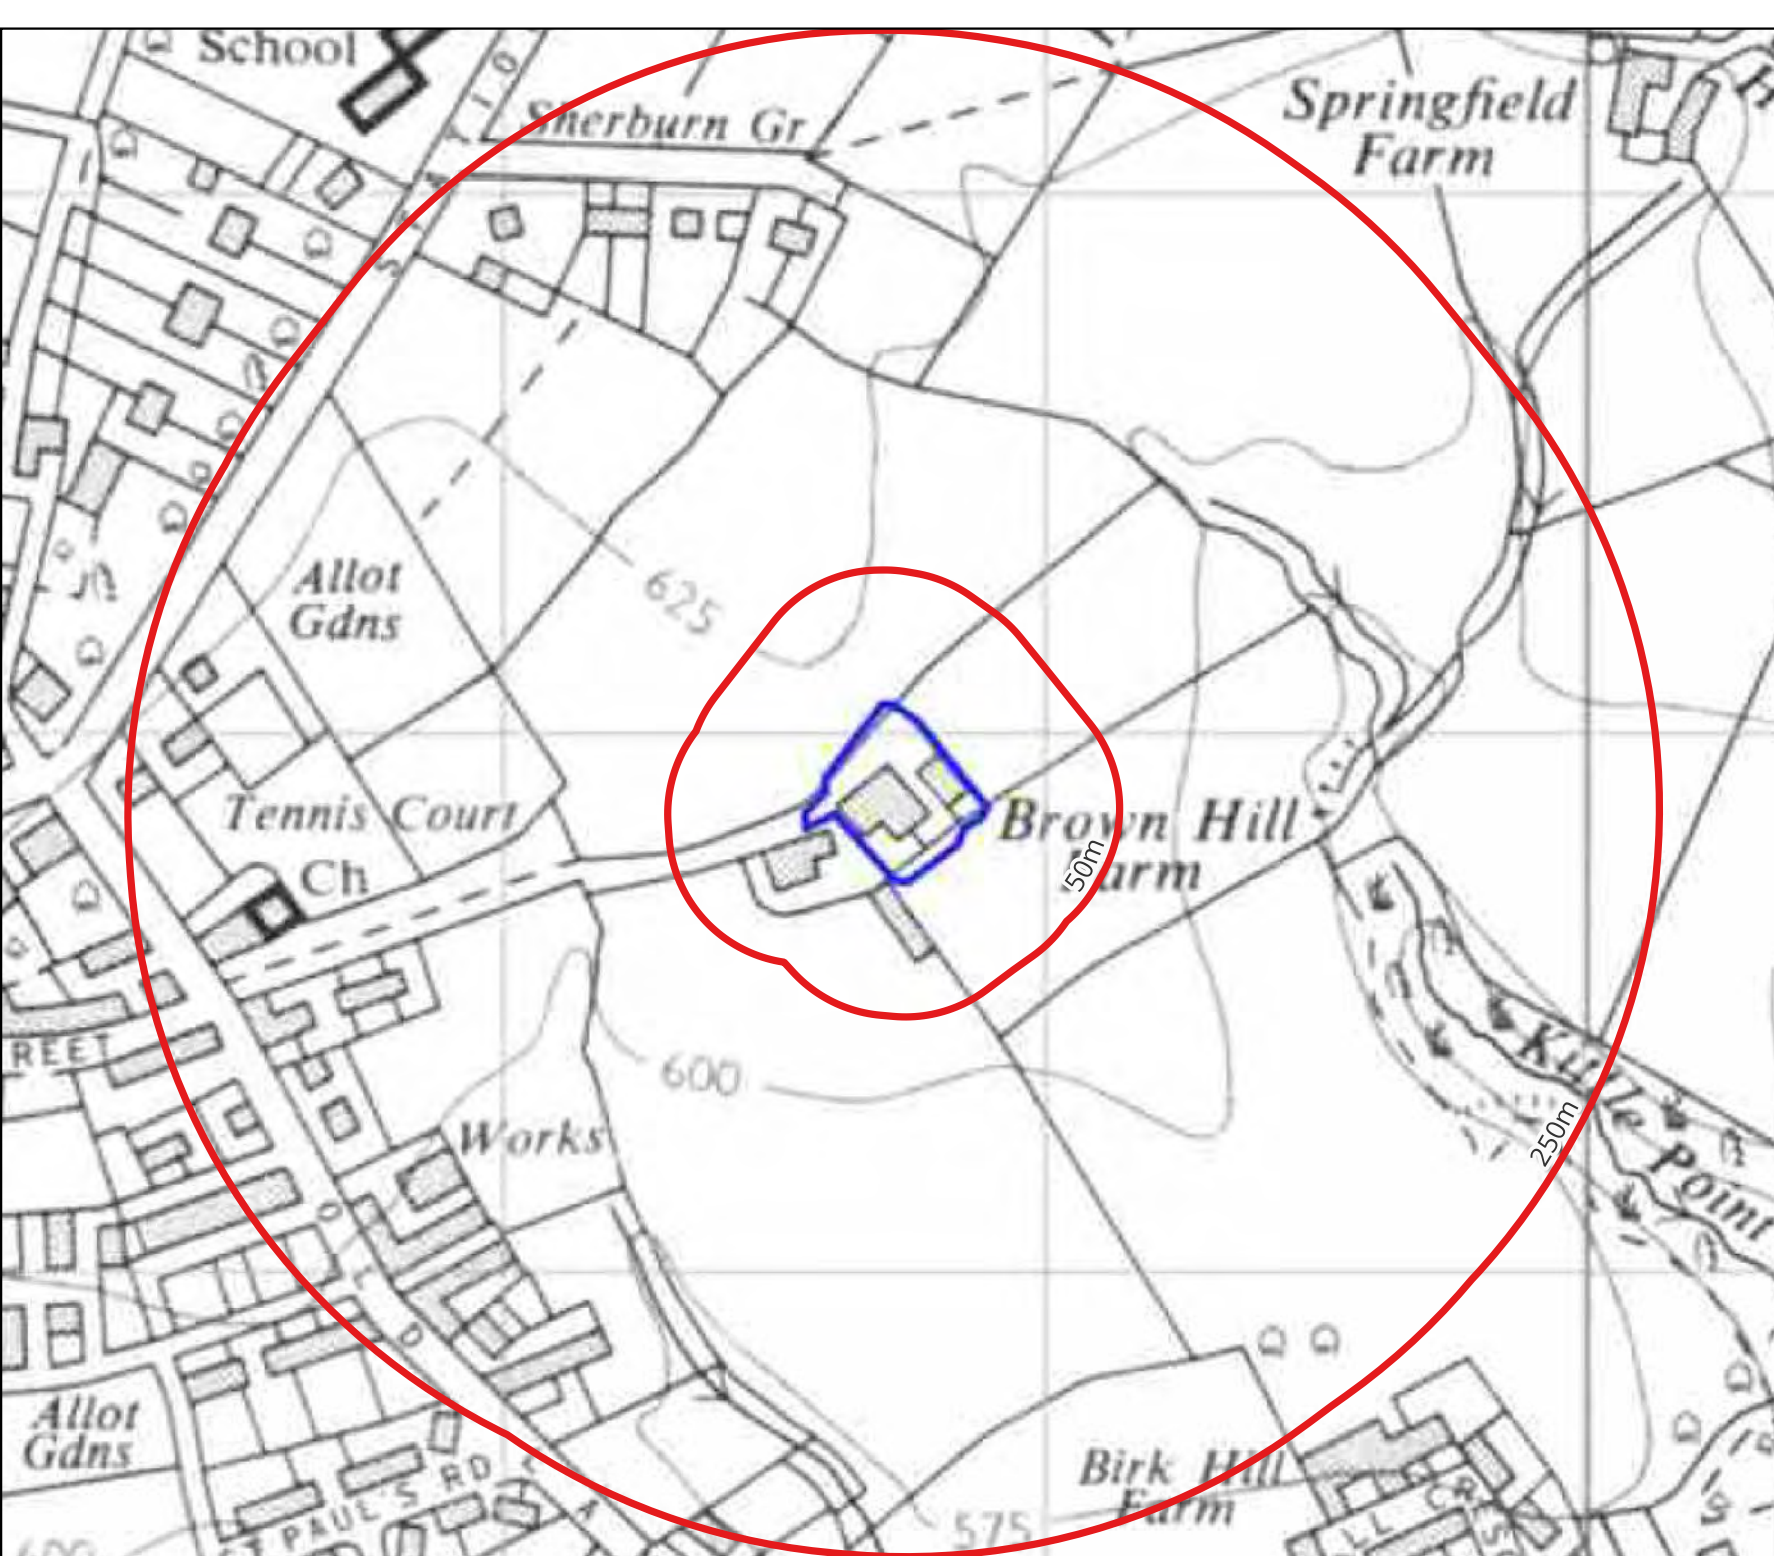

Demeter Environmental Ltd
Liverpool Office:
54 St James Street
Liverpool
L1 0AB

Tel: 0151 521 2539
Fax: 0151 909 3661

Brighton Office:
The Offices
57 Newtown Road
Brighton, East Sussex
BN3 7BA
Tel: 01273 741 727

Email: enquiries@demeter-environmental.co.uk

Date of Map: 1966-1967

Site Name: Brownhill Farm

Scale: 1:2,800 at A4