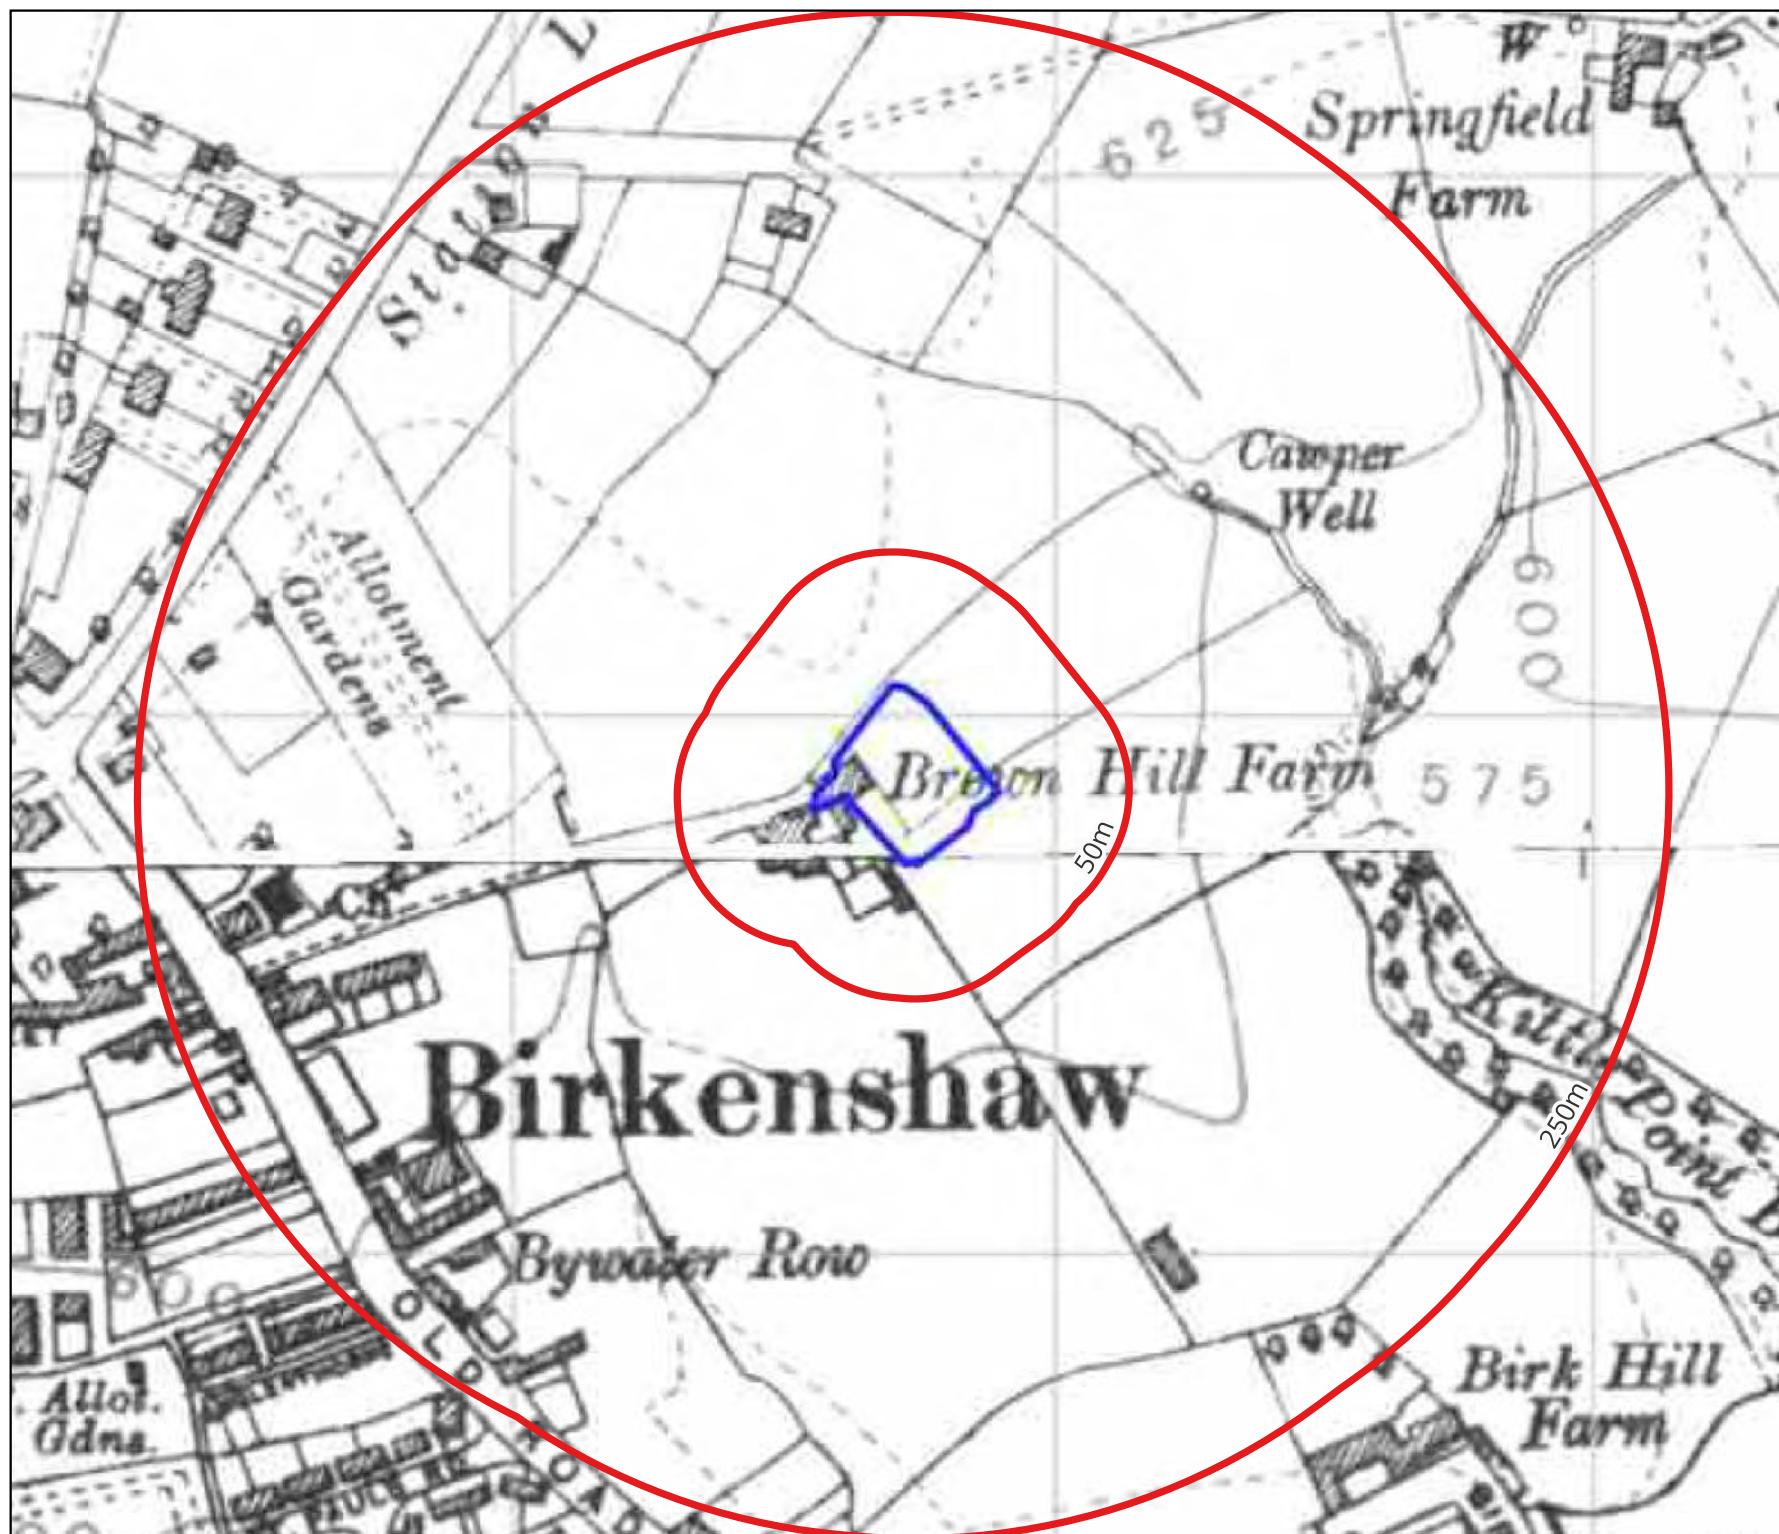

Demeter Environmental Ltd
Liverpool Office:
54 St James Street
Liverpool
L1 0AB

Tel: 0151 521 2539
Fax: 0151 909 3661

Brighton Office:
The Offices
57 Newtown Road
Brighton, East Sussex
BN3 7BA
Tel: 01273 741 727

Email: enquiries@demeter-environmental.co.uk

Date of Map: 1938

Site Name: Brownhill Farm

Scale: 1:2,800 at A4