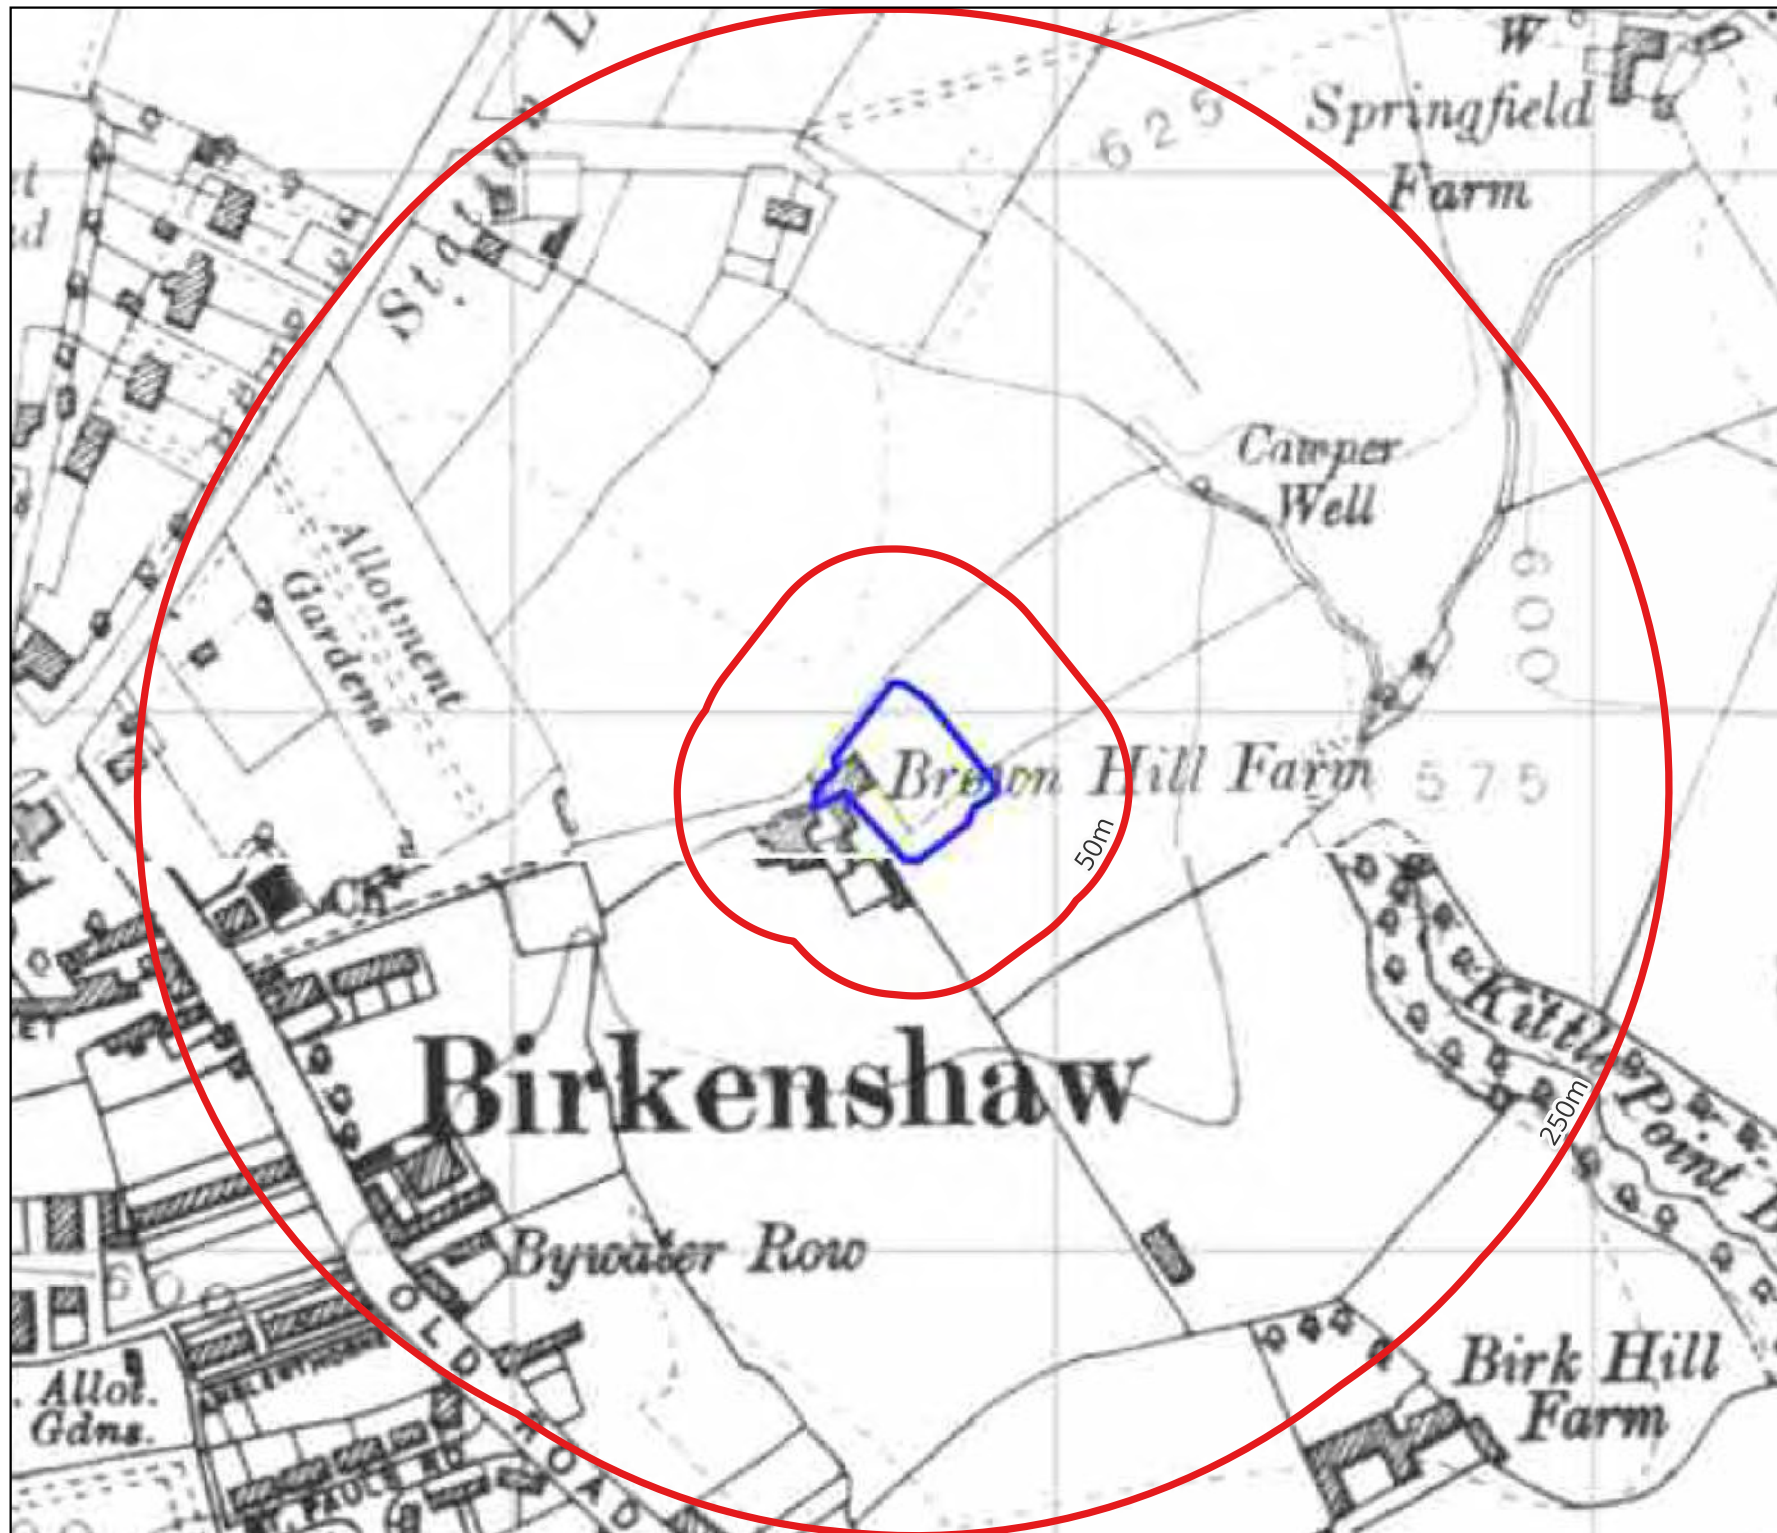

Demeter Environmental Ltd
Liverpool Office:
54 St James Street
Liverpool
L1 0AB

Tel: 0151 521 2539
Fax: 0151 909 3661

Brighton Office:
The Offices
57 Newtown Road
Brighton, East Sussex
BN3 7BA
Tel: 01273 741 727

Email: enquiries@demeter-environmental.co.uk

Date of Map: 1932

Site Name: Brownhill Farm

Scale: 1:2,800 at A4