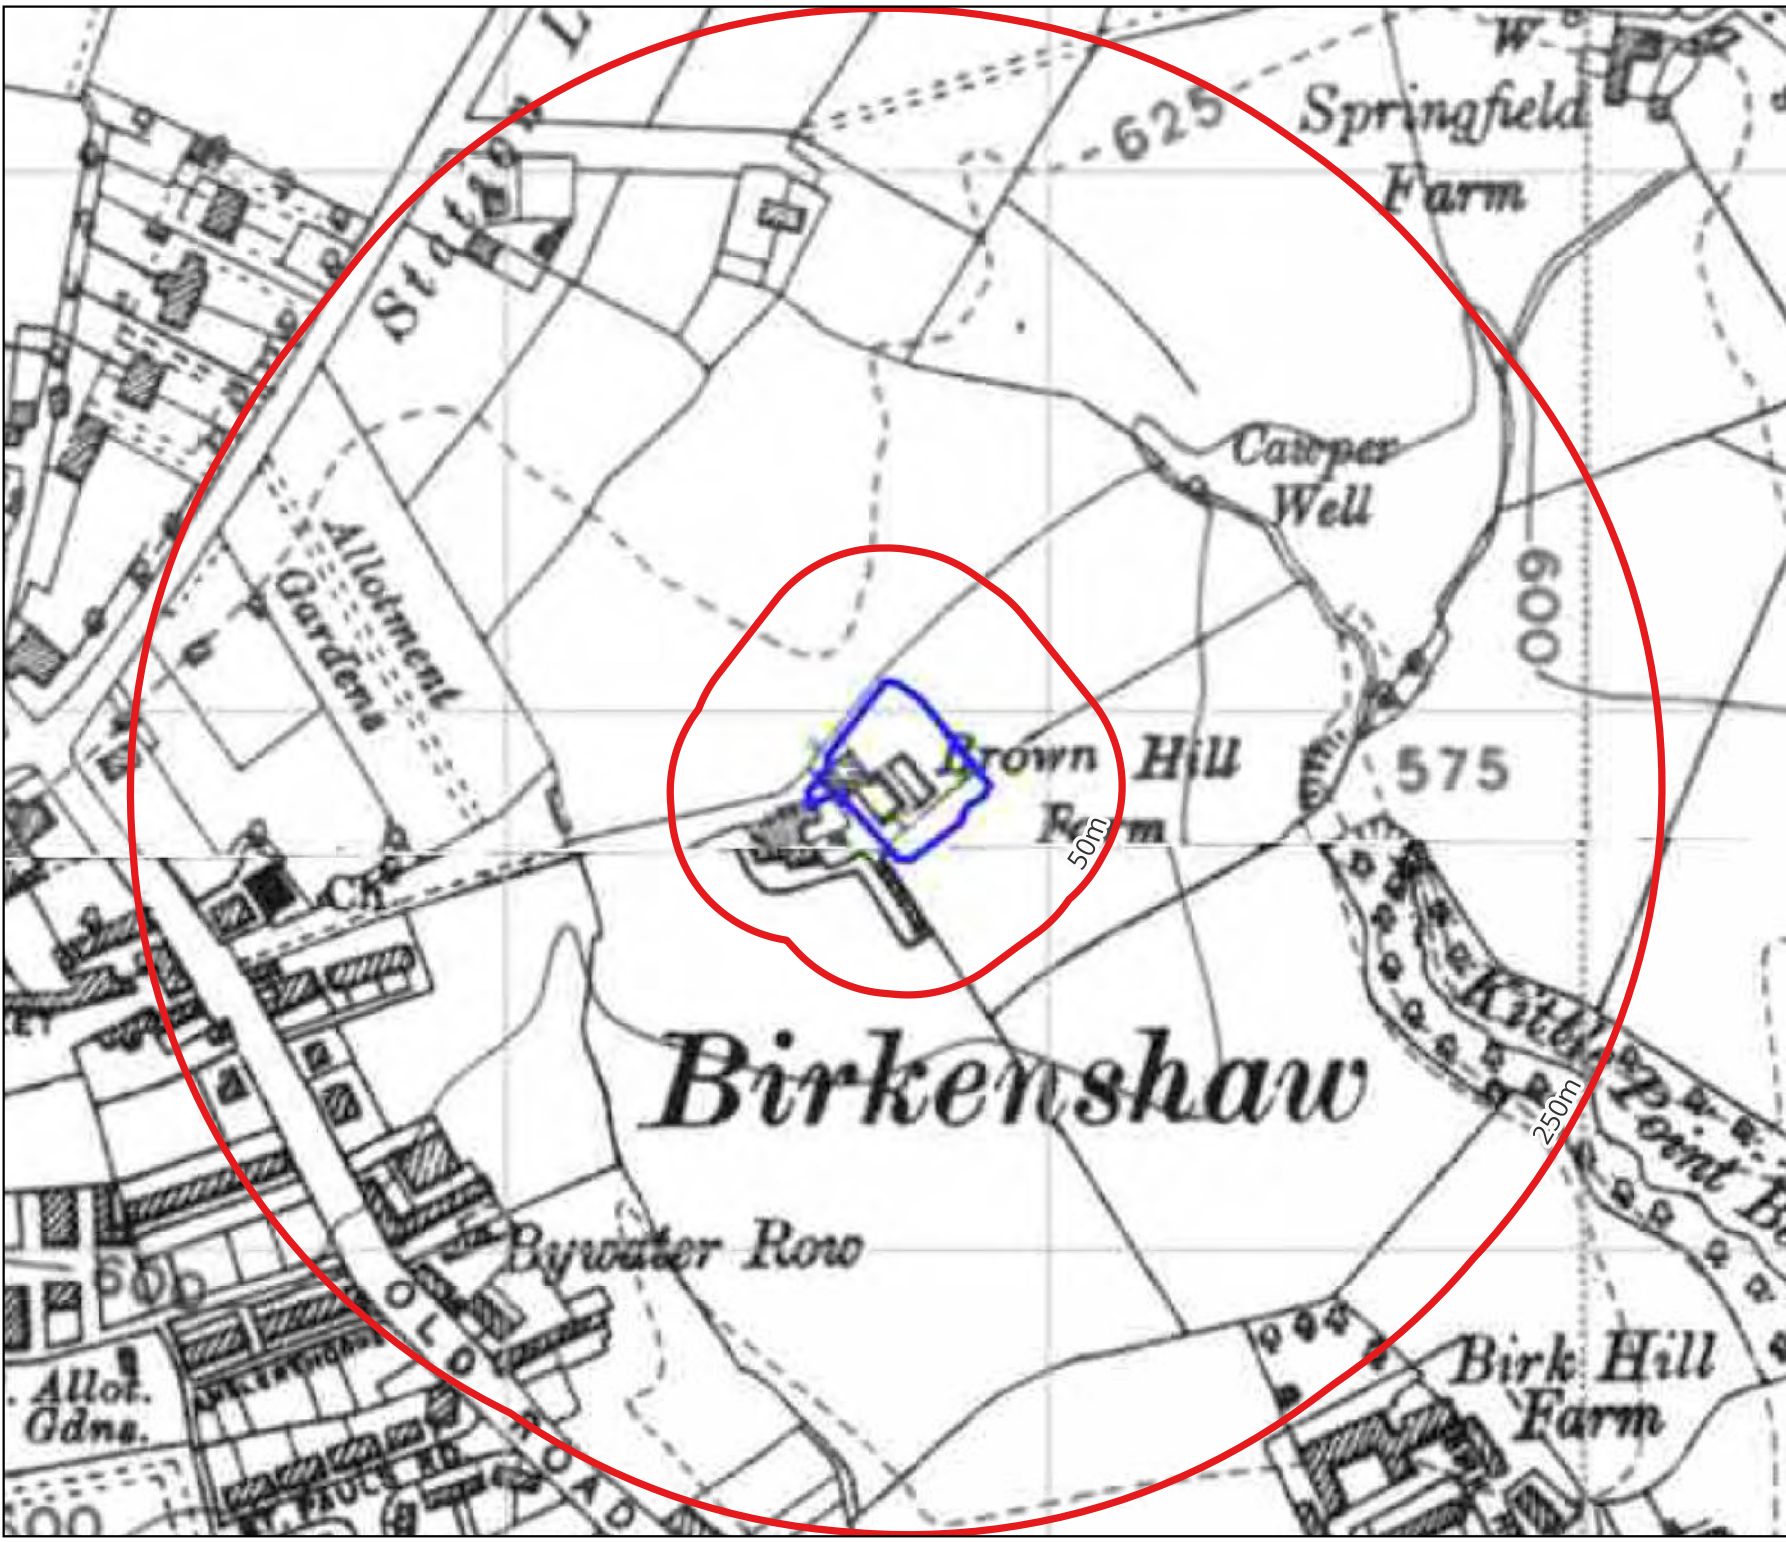

Brighton Office:
The Offices
57 Newtown Road
Brighton, East Sussex
BN3 7BA
Tel: 01273 741 727

Email: enquiries@demeter-environmental.co.uk

Date of Map: 1938

Site Name: Brownhill Farm

Scale: 1:2,800 at A4

Demeter Environmental Ltd
Liverpool Office:
54 St James Street
Liverpool
L1 0AB