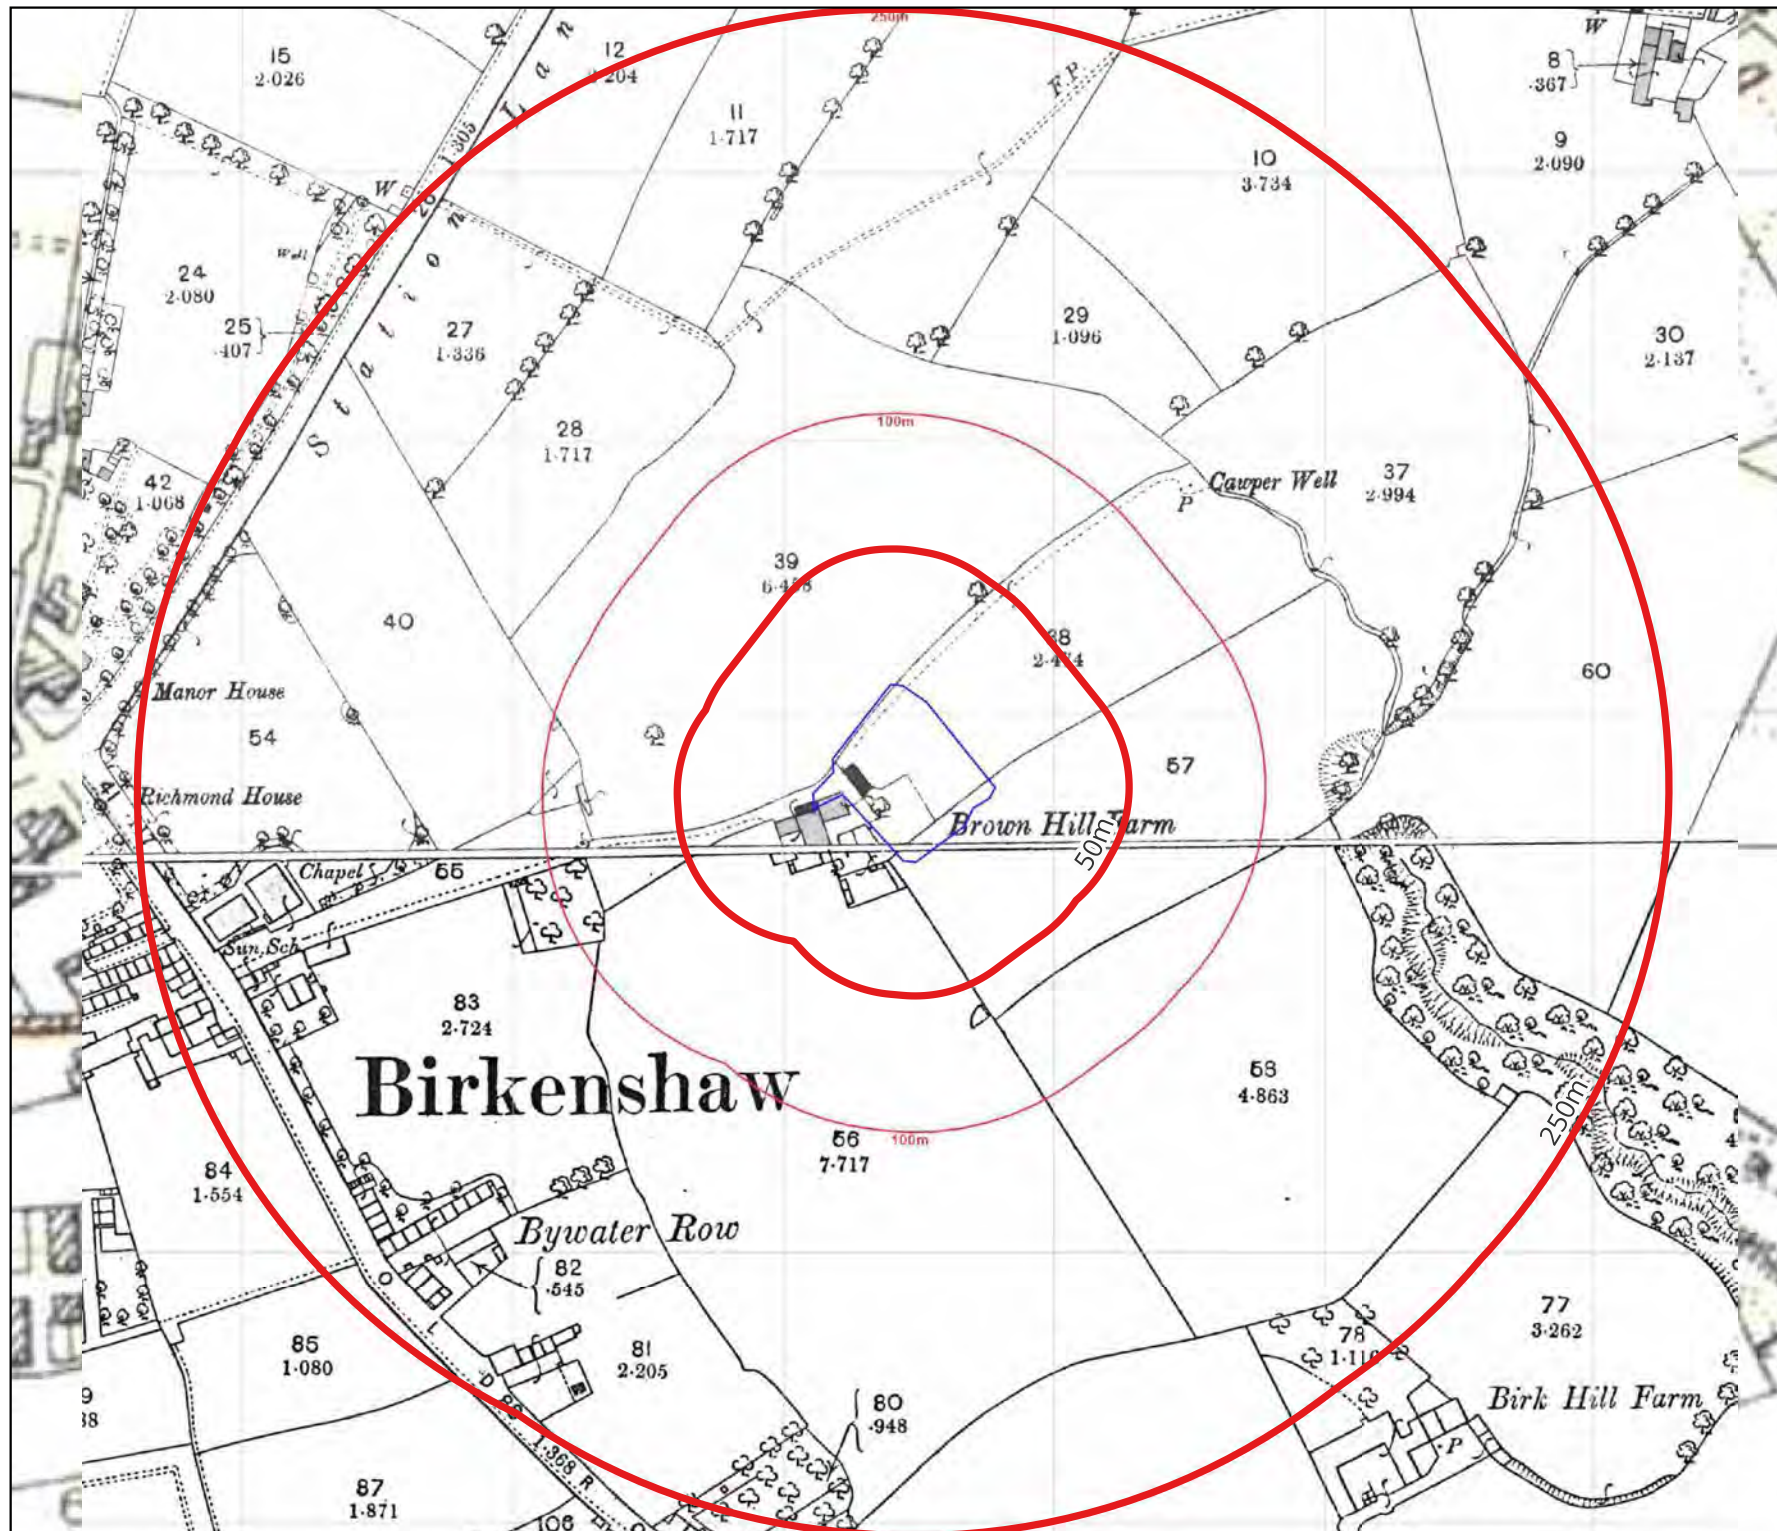

Email: enquiries@demeter-environmental.co.uk

Date of Map: 1892-1893

Site Name: Brownhill Farm

Scale: 1:2,800 at A4

Demeter Environmental Ltd
Liverpool Office:
54 St James Street
Liverpool
L1 0AB

Tel: 0151 521 2539
Fax: 0151 909 3661