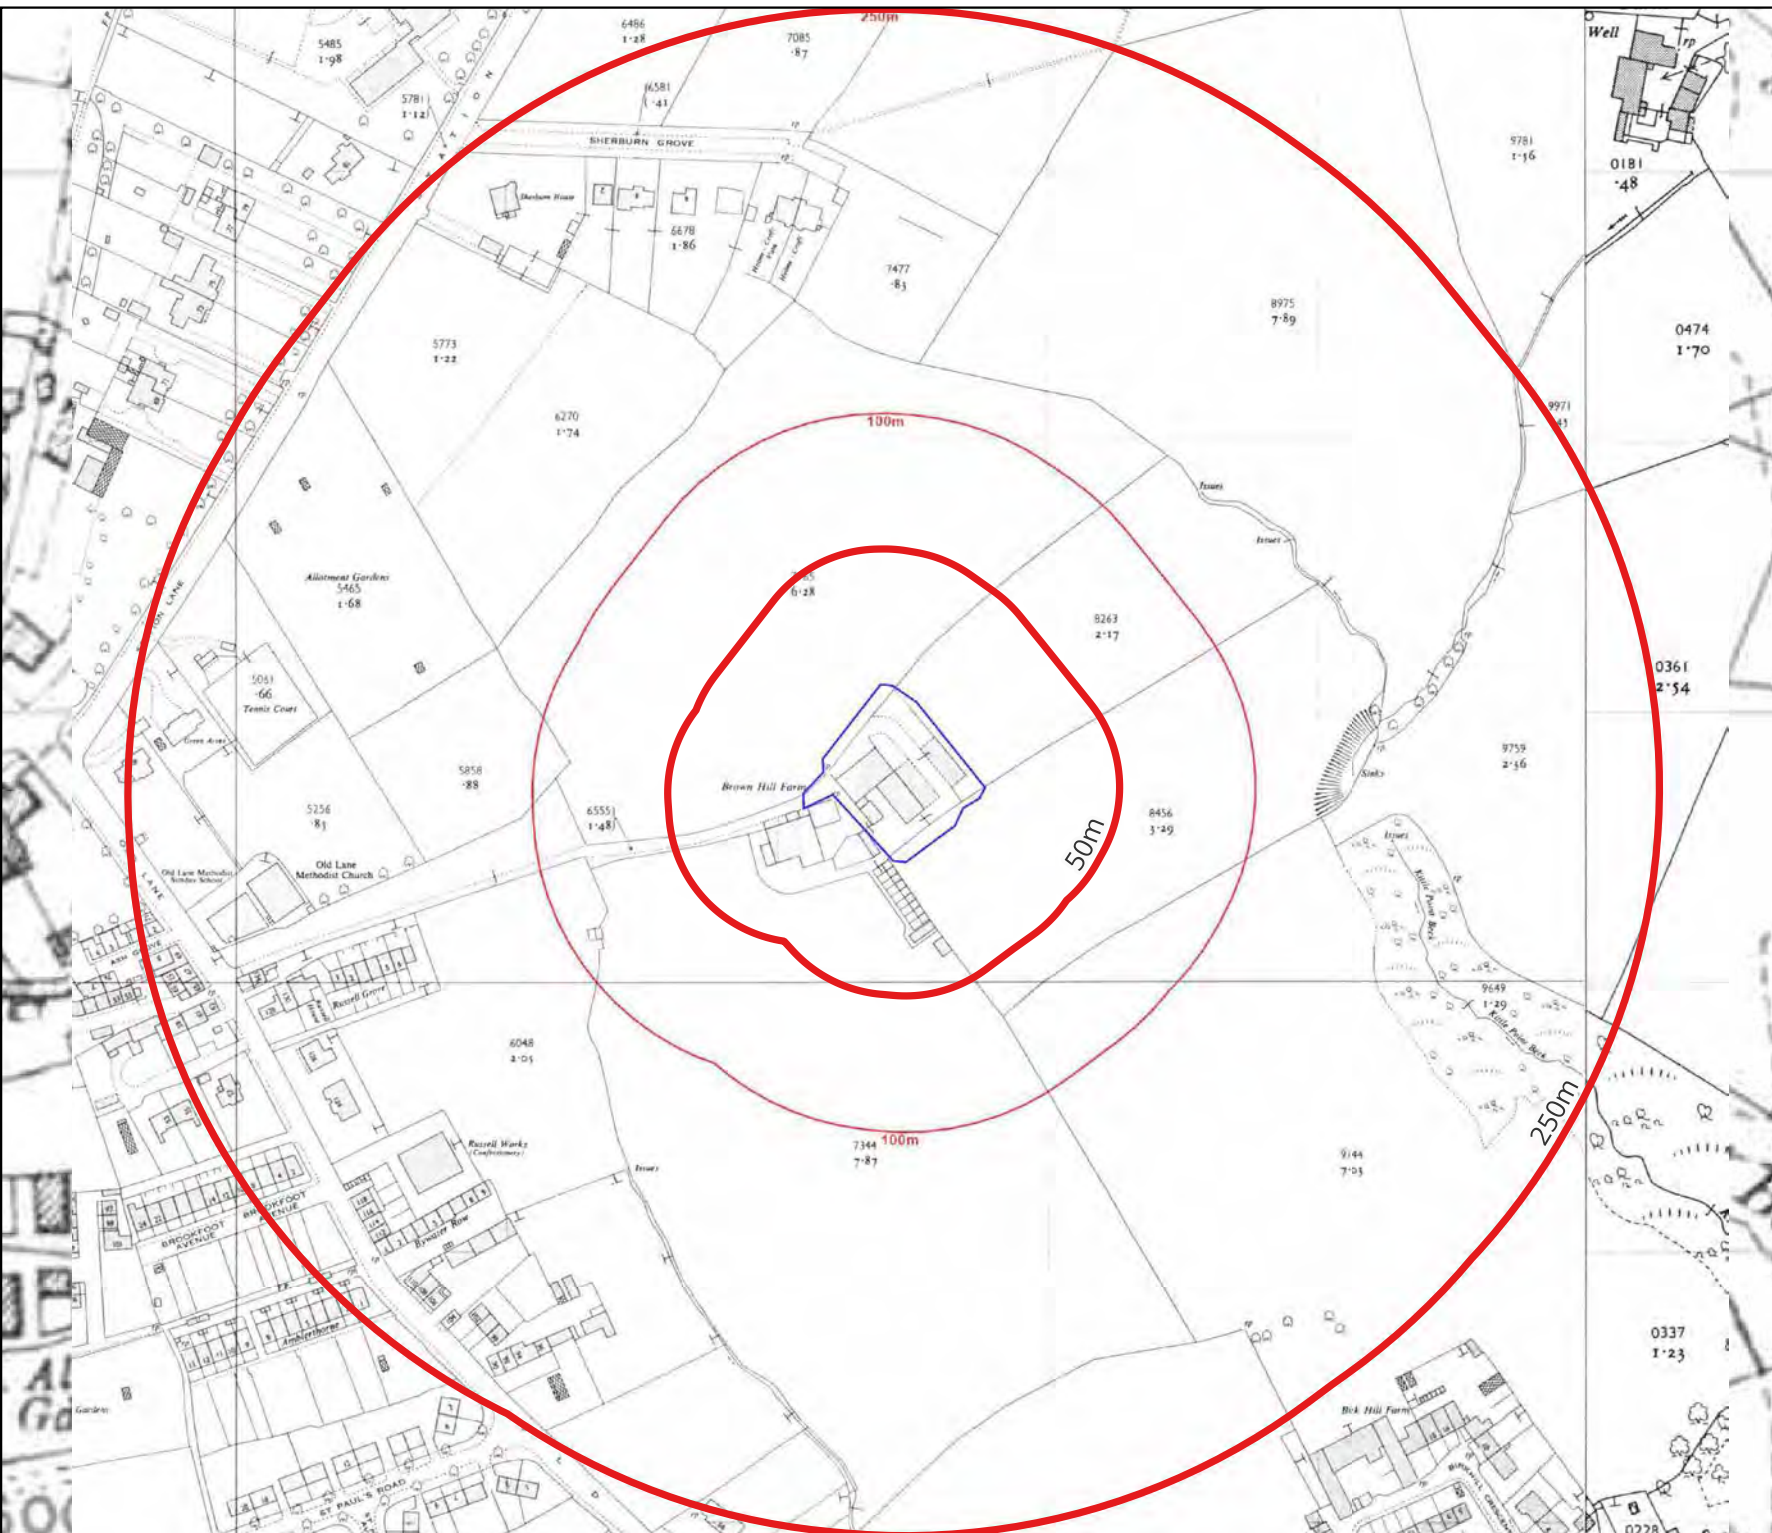

Demeter Environmental Ltd
Liverpool Office:
54 St James Street
Liverpool
L1 0AB

Tel: 0151 521 2539
Fax: 0151 909 3661

Brighton Office:
The Offices
57 Newtown Road
Brighton, East Sussex
BN3 7BA
Tel: 01273 741 727

Email: enquiries@demeter-environmental.co.uk

Date of Map: 1956-1957

Site Name: Brownhill Farm

Scale: 1:2,800 at A4