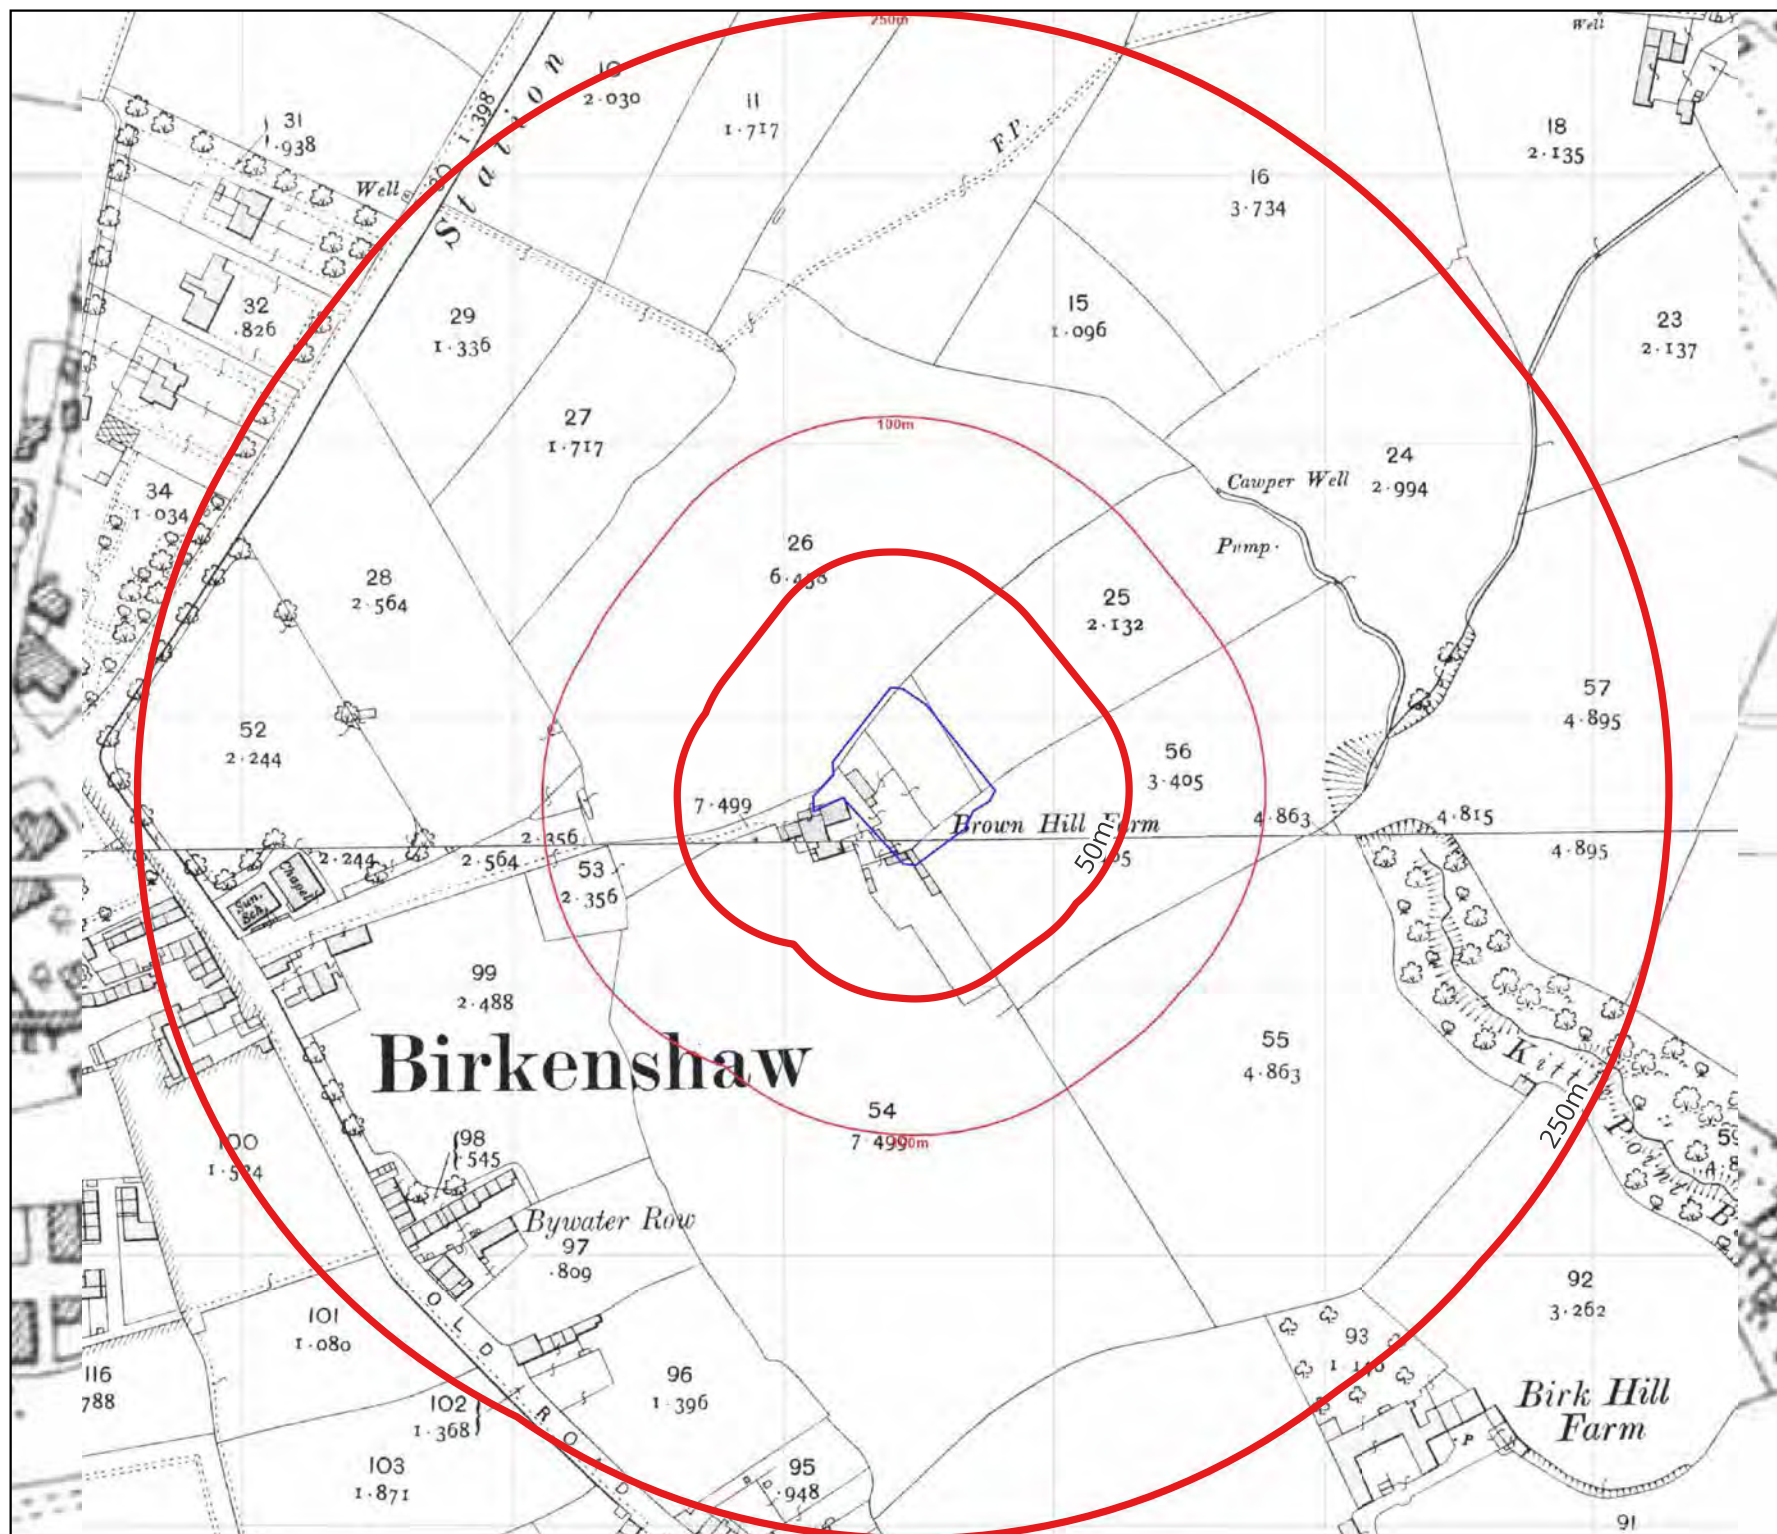

Email: enquiries@demeter-environmental.co.uk

Date of Map: 1908

Site Name: Brownhill Farm

Scale: 1:2,800 at A4

Demeter Environmental Ltd
Liverpool Office:
54 St James Street
Liverpool
L1 0AB

Tel: 0151 521 2539
Fax: 0151 909 3661