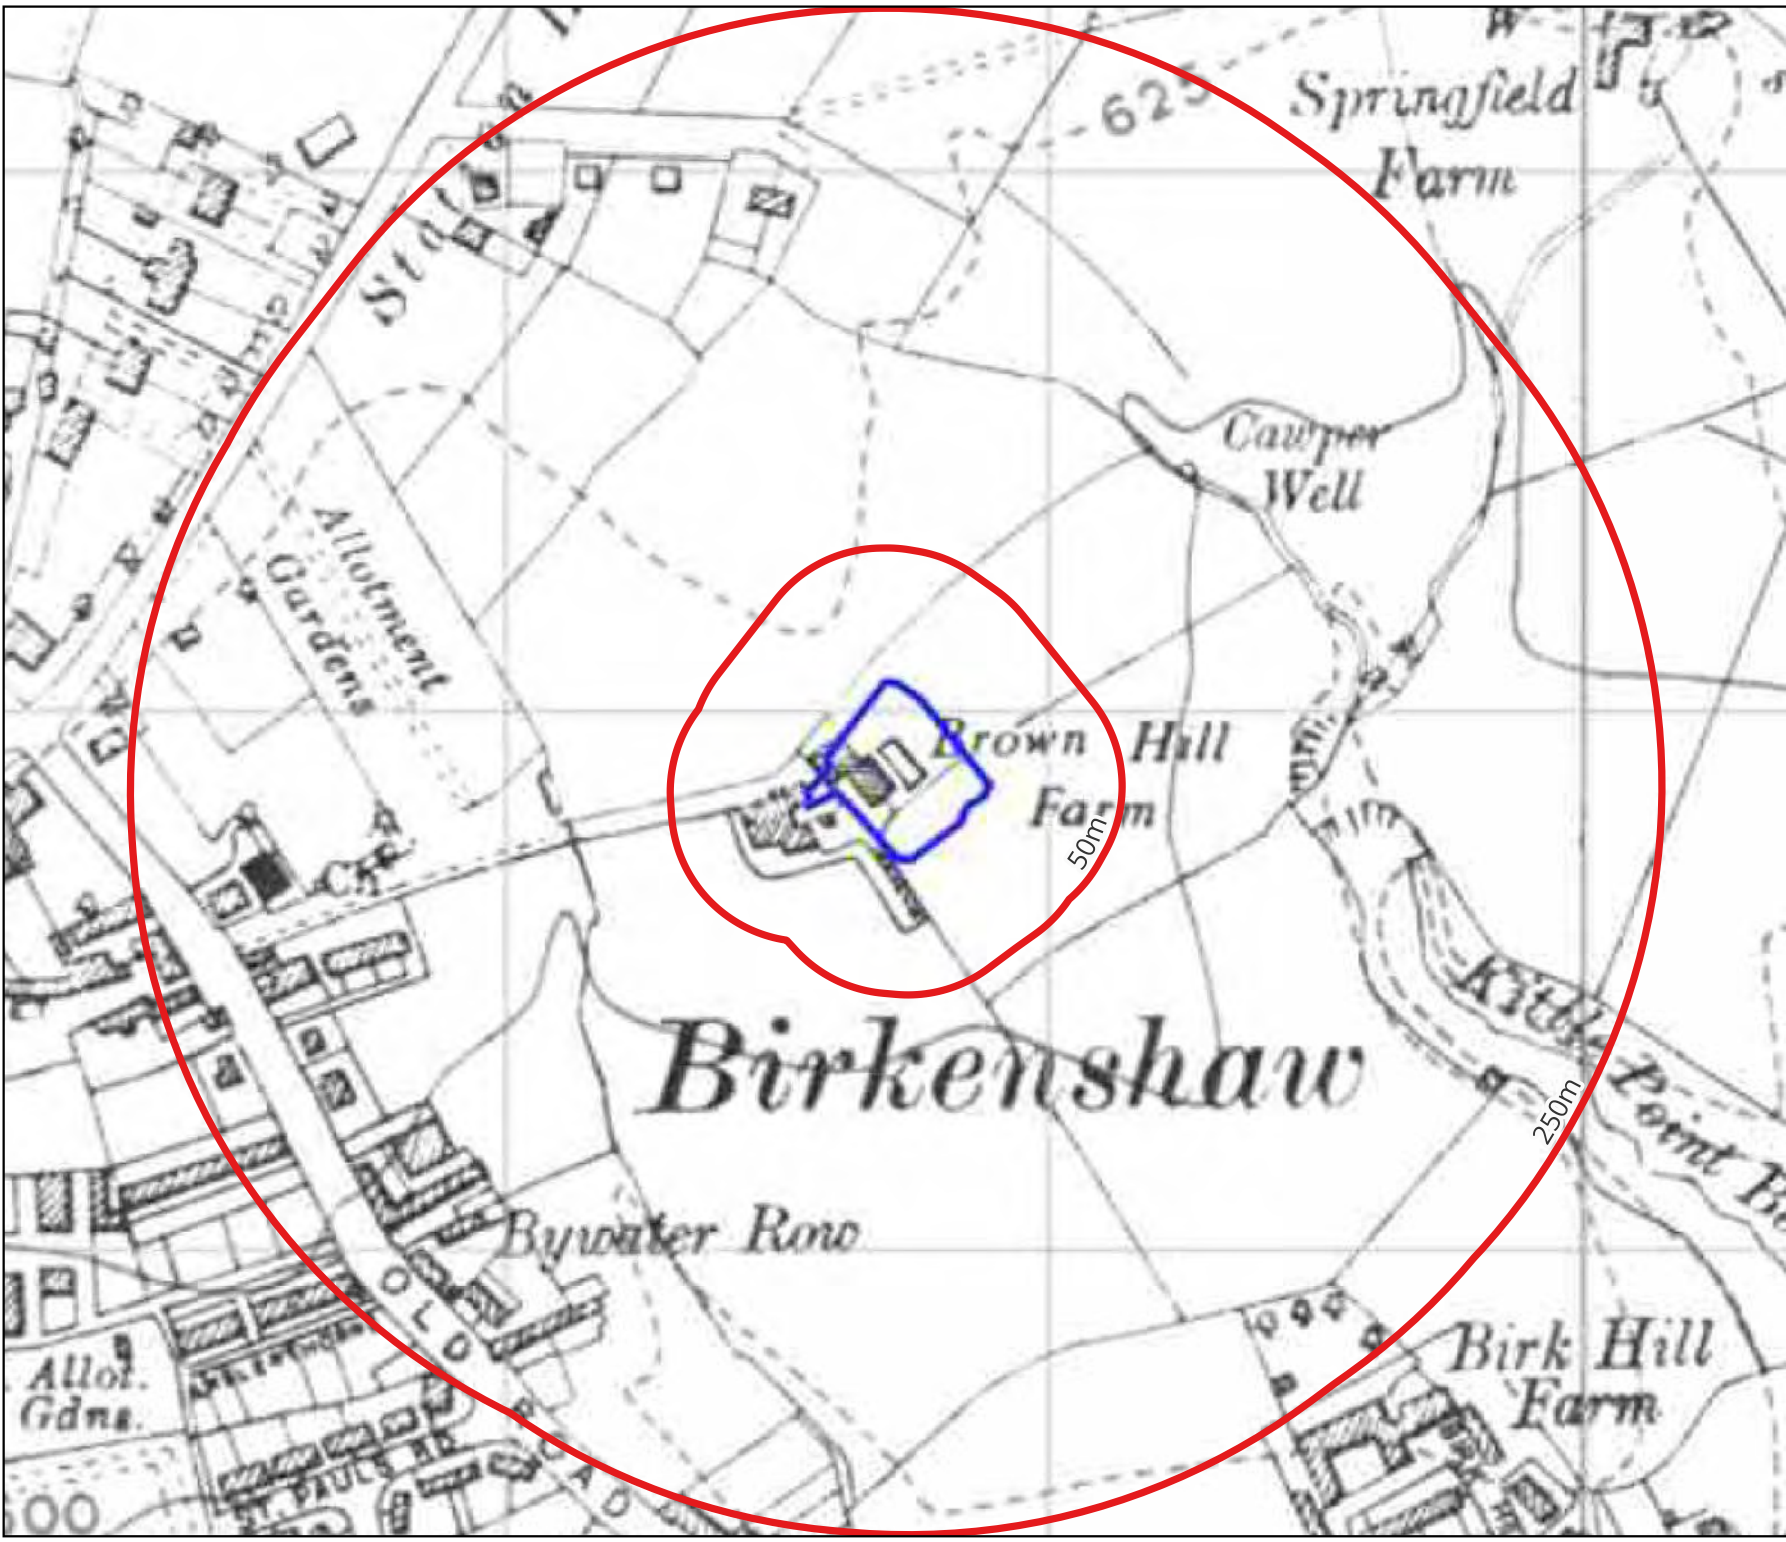

Demeter Environmental Ltd
Liverpool Office:
54 St James Street
Liverpool
L1 0AB

Tel: 0151 521 2539
Fax: 0151 909 3661

Brighton Office:
The Offices
57 Newtown Road
Brighton, East Sussex
BN3 7BA
Tel: 01273 741 727

Email: enquiries@demeter-environmental.co.uk

Date of Map: 1955

Site Name: Brownhill Farm

Scale: 1:2,800 at A4