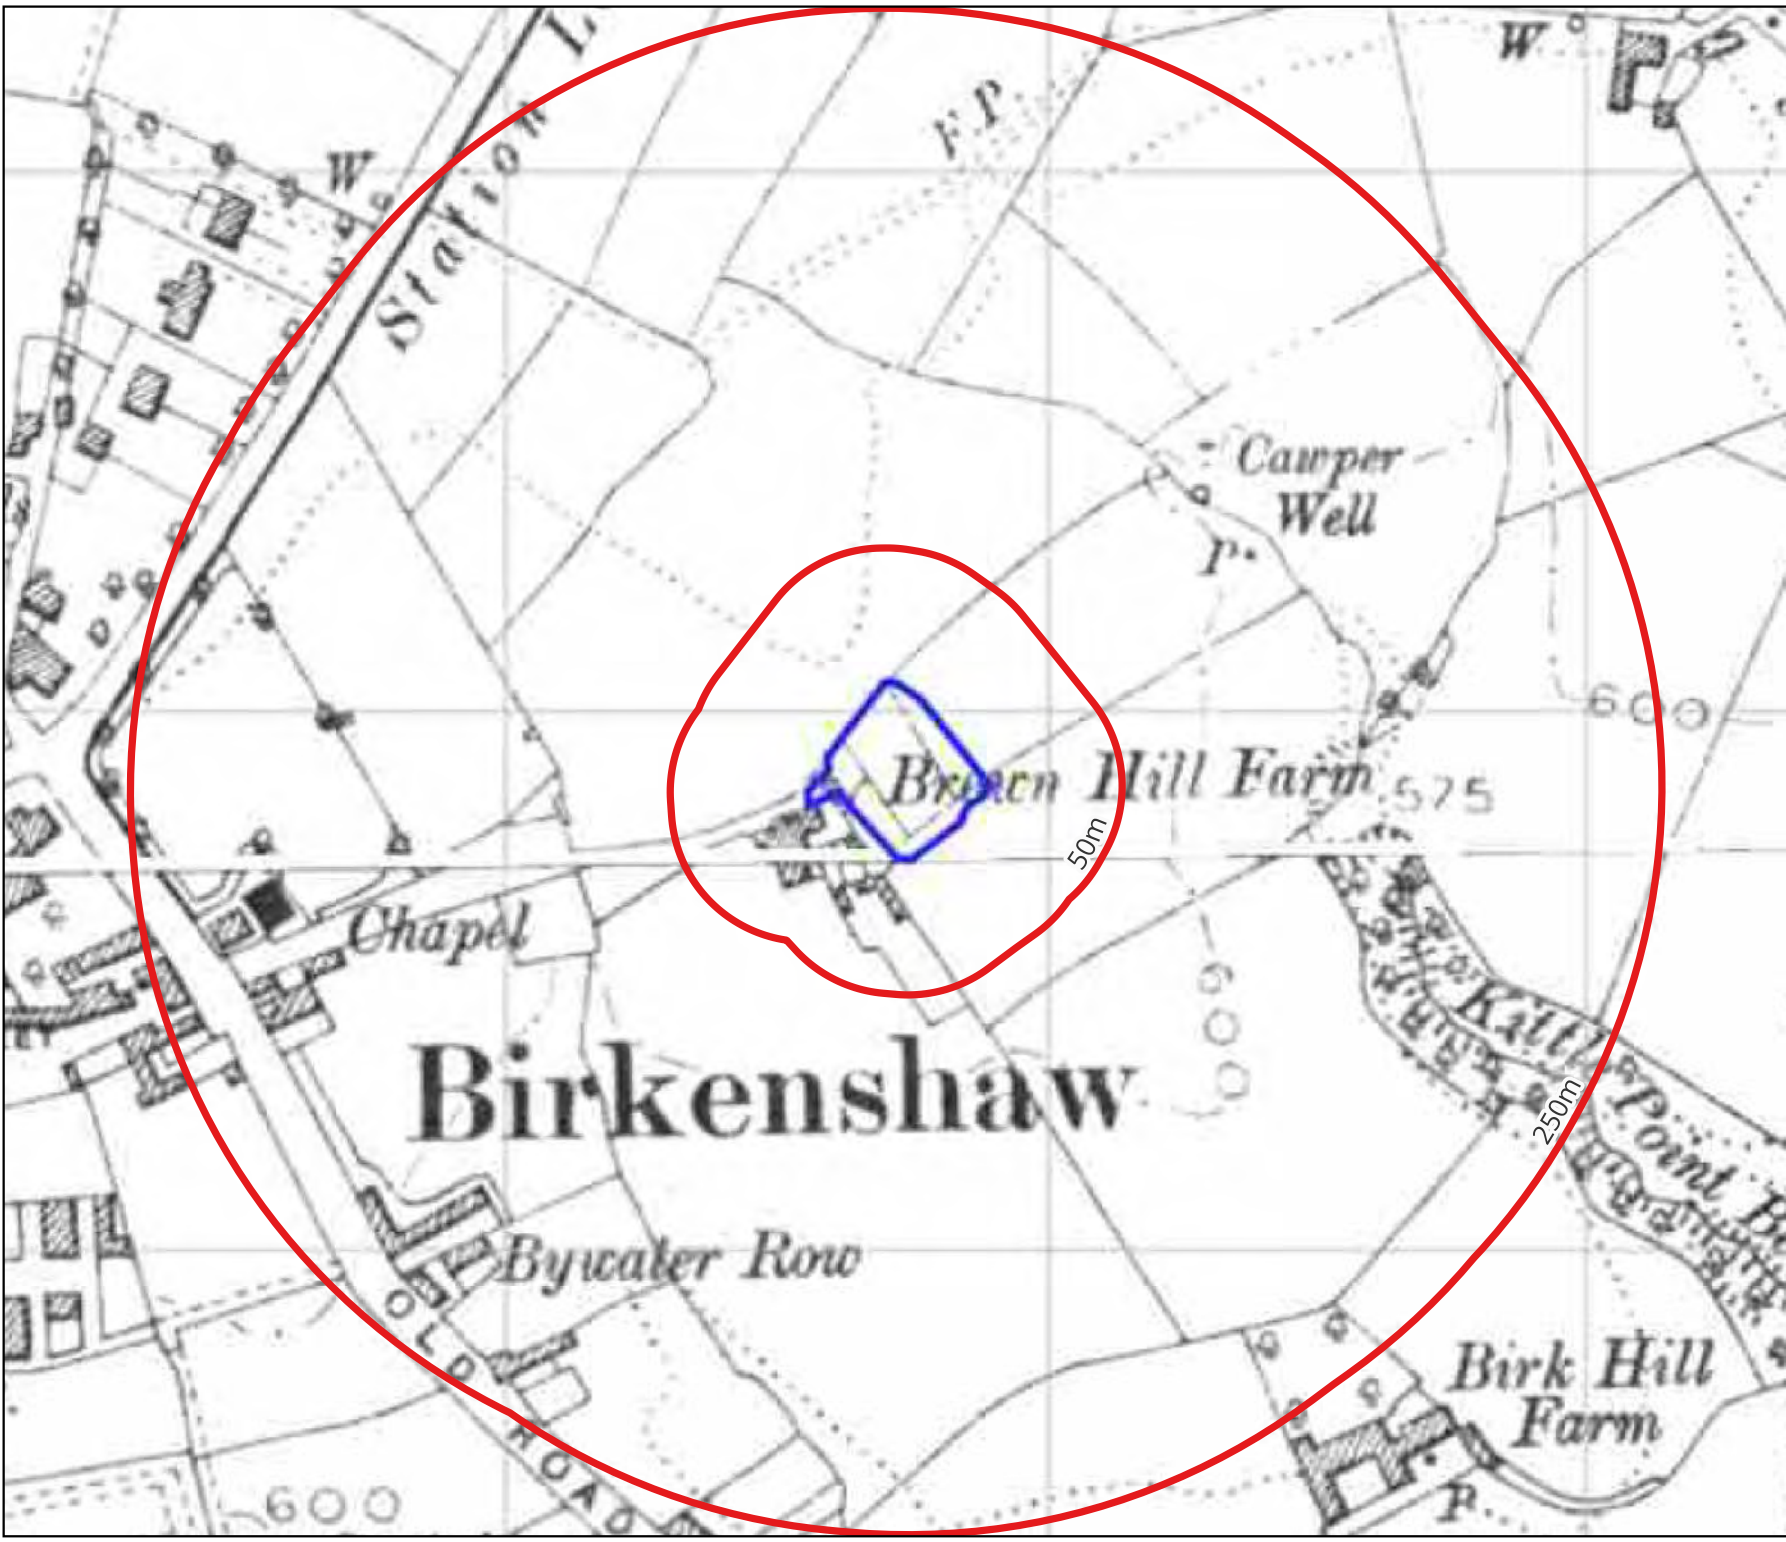

Demeter Environmental Ltd
Liverpool Office:
54 St James Street
Liverpool
L1 0AB

Tel: 0151 521 2539
Fax: 0151 909 3661

Brighton Office:
The Offices
57 Newtown Road
Brighton, East Sussex
BN3 7BA
Tel: 01273 741 727

Email: enquiries@demeter-environmental.co.uk

Date of Map: 1905

Site Name: Brownhill Farm

Scale: 1:2,800 at A4