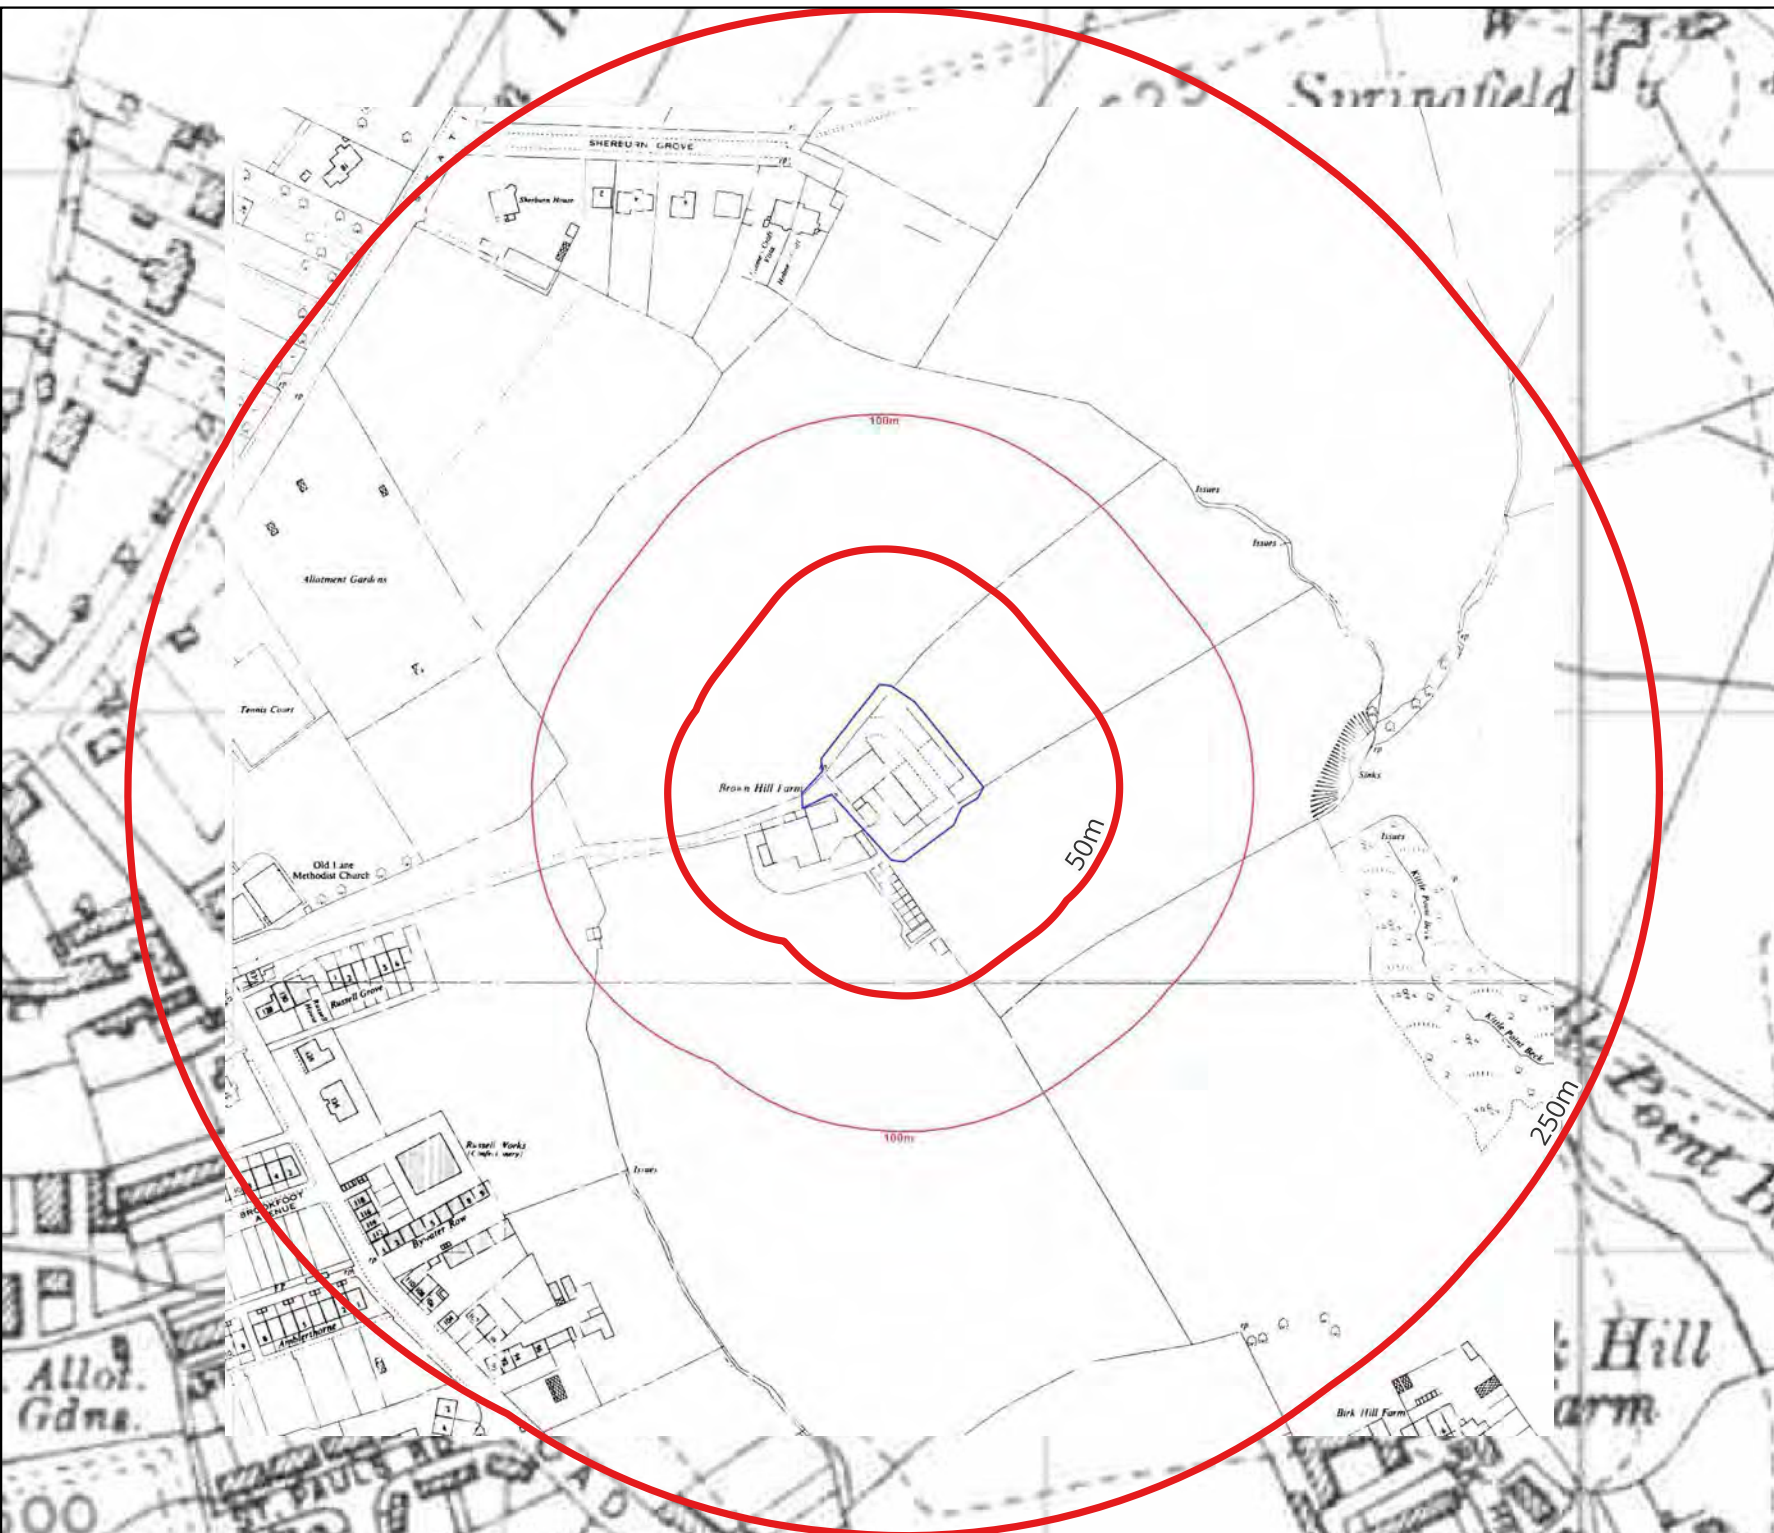

Demeter Environmental Ltd
Liverpool Office:
54 St James Street
Liverpool
L1 0AB

Tel: 0151 521 2539
Fax: 0151 909 3661

Brighton Office:
The Offices
57 Newtown Road
Brighton, East Sussex
BN3 7BA
Tel: 01273 741 727

Email: enquiries@demeter-environmental.co.uk

Date of Map: 1957

Site Name: Brownhill Farm

Scale: 1:2,800 at A4