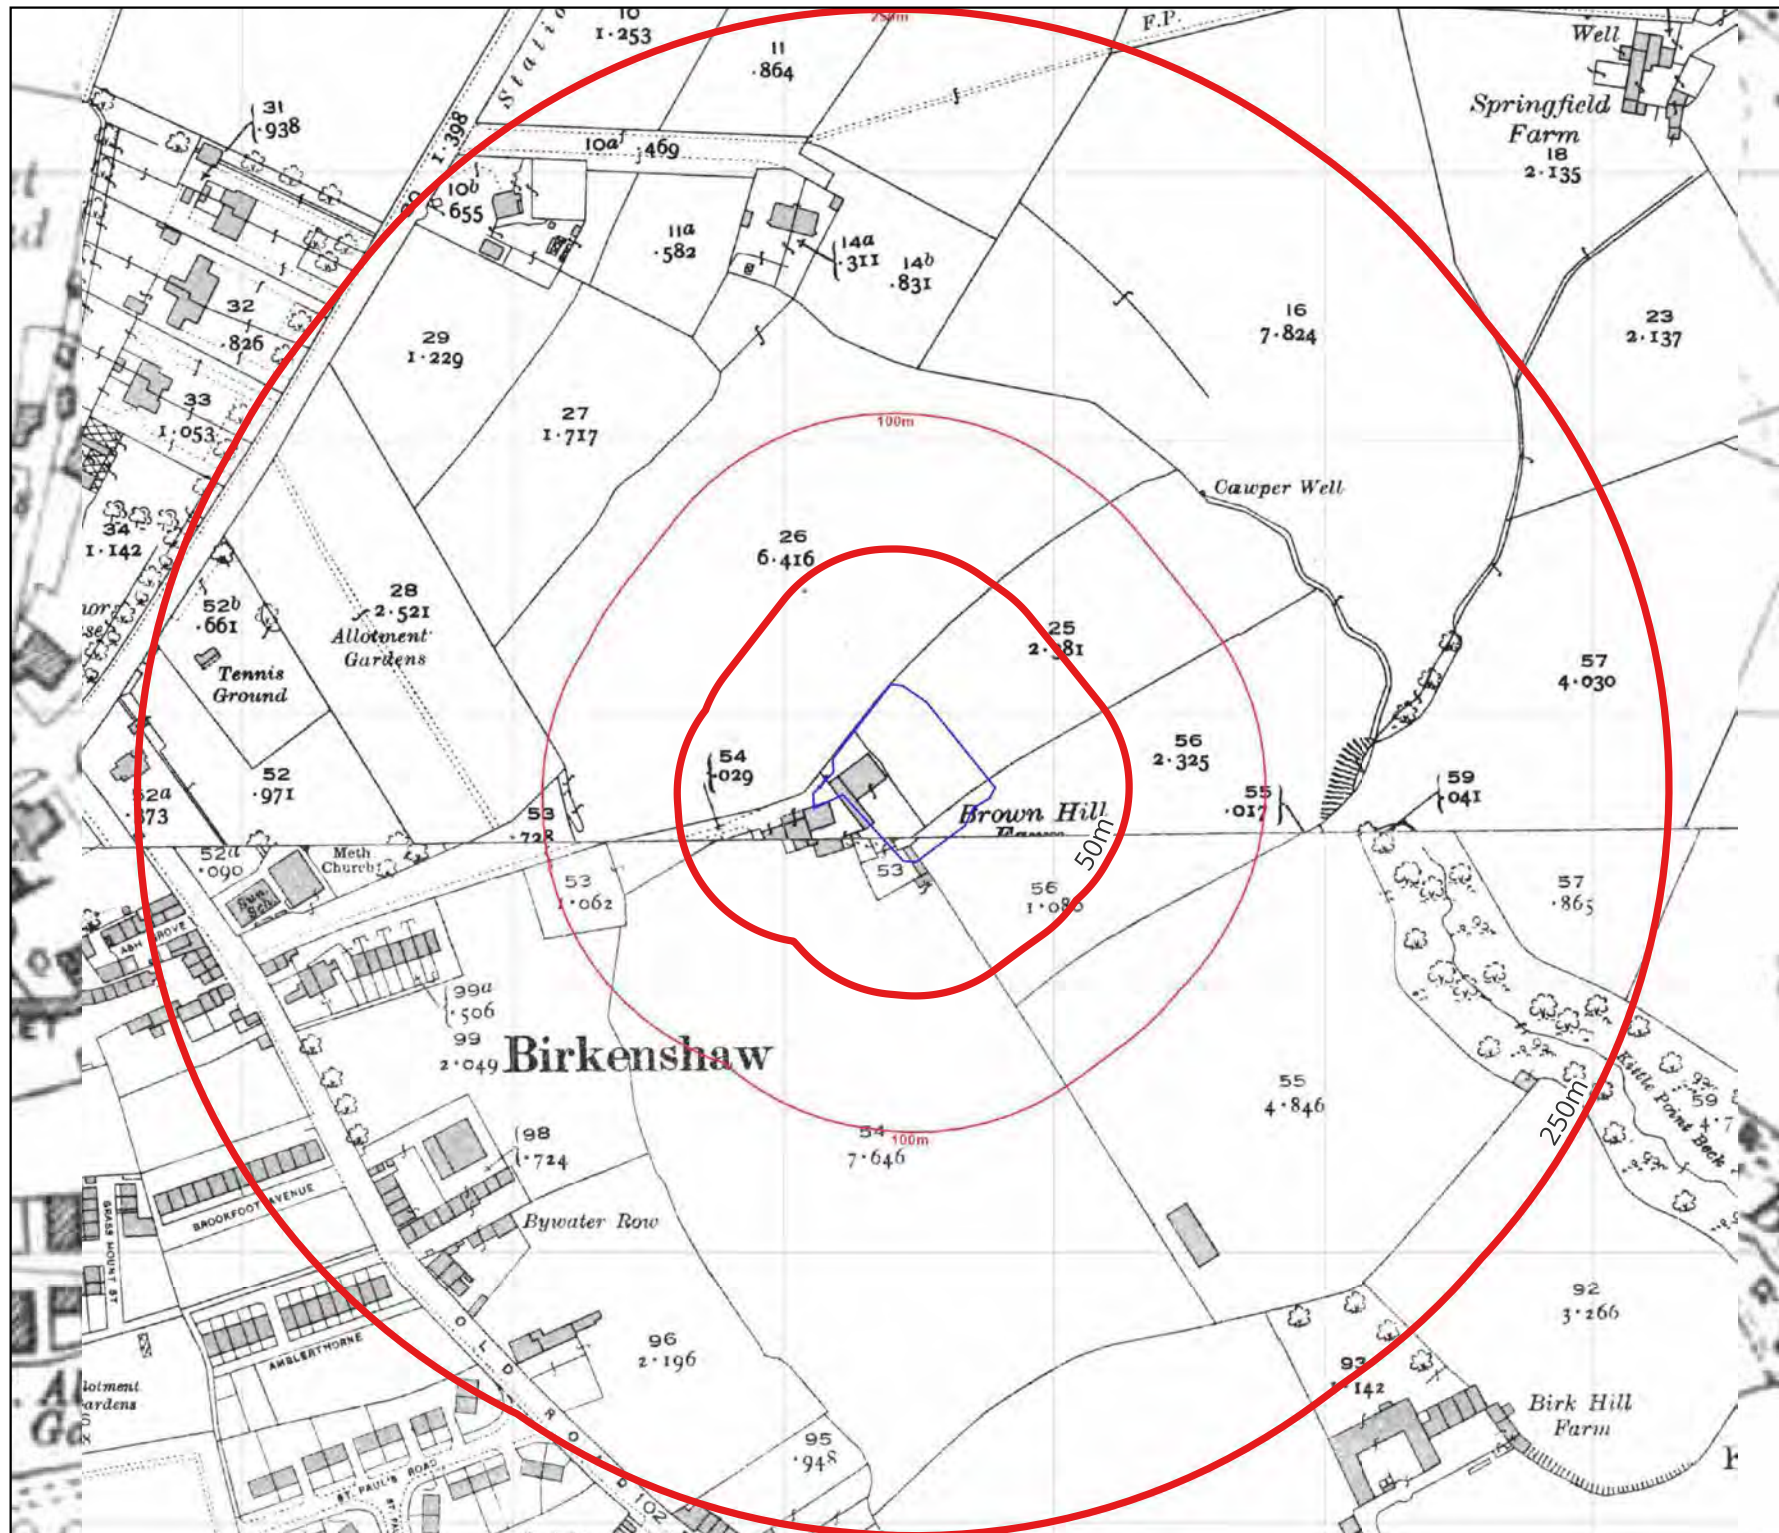

Demeter Environmental Ltd
Liverpool Office:
54 St James Street
Liverpool
L1 0AB

Tel: 0151 521 2539
Fax: 0151 909 3661

Brighton Office:
The Offices
57 Newtown Road
Brighton, East Sussex
BN3 7BA
Tel: 01273 741 727

Email: enquiries@demeter-environmental.co.uk

Date of Map: 1932-1933

Site Name: Brownhill Farm

Scale: 1:2,800 at A4