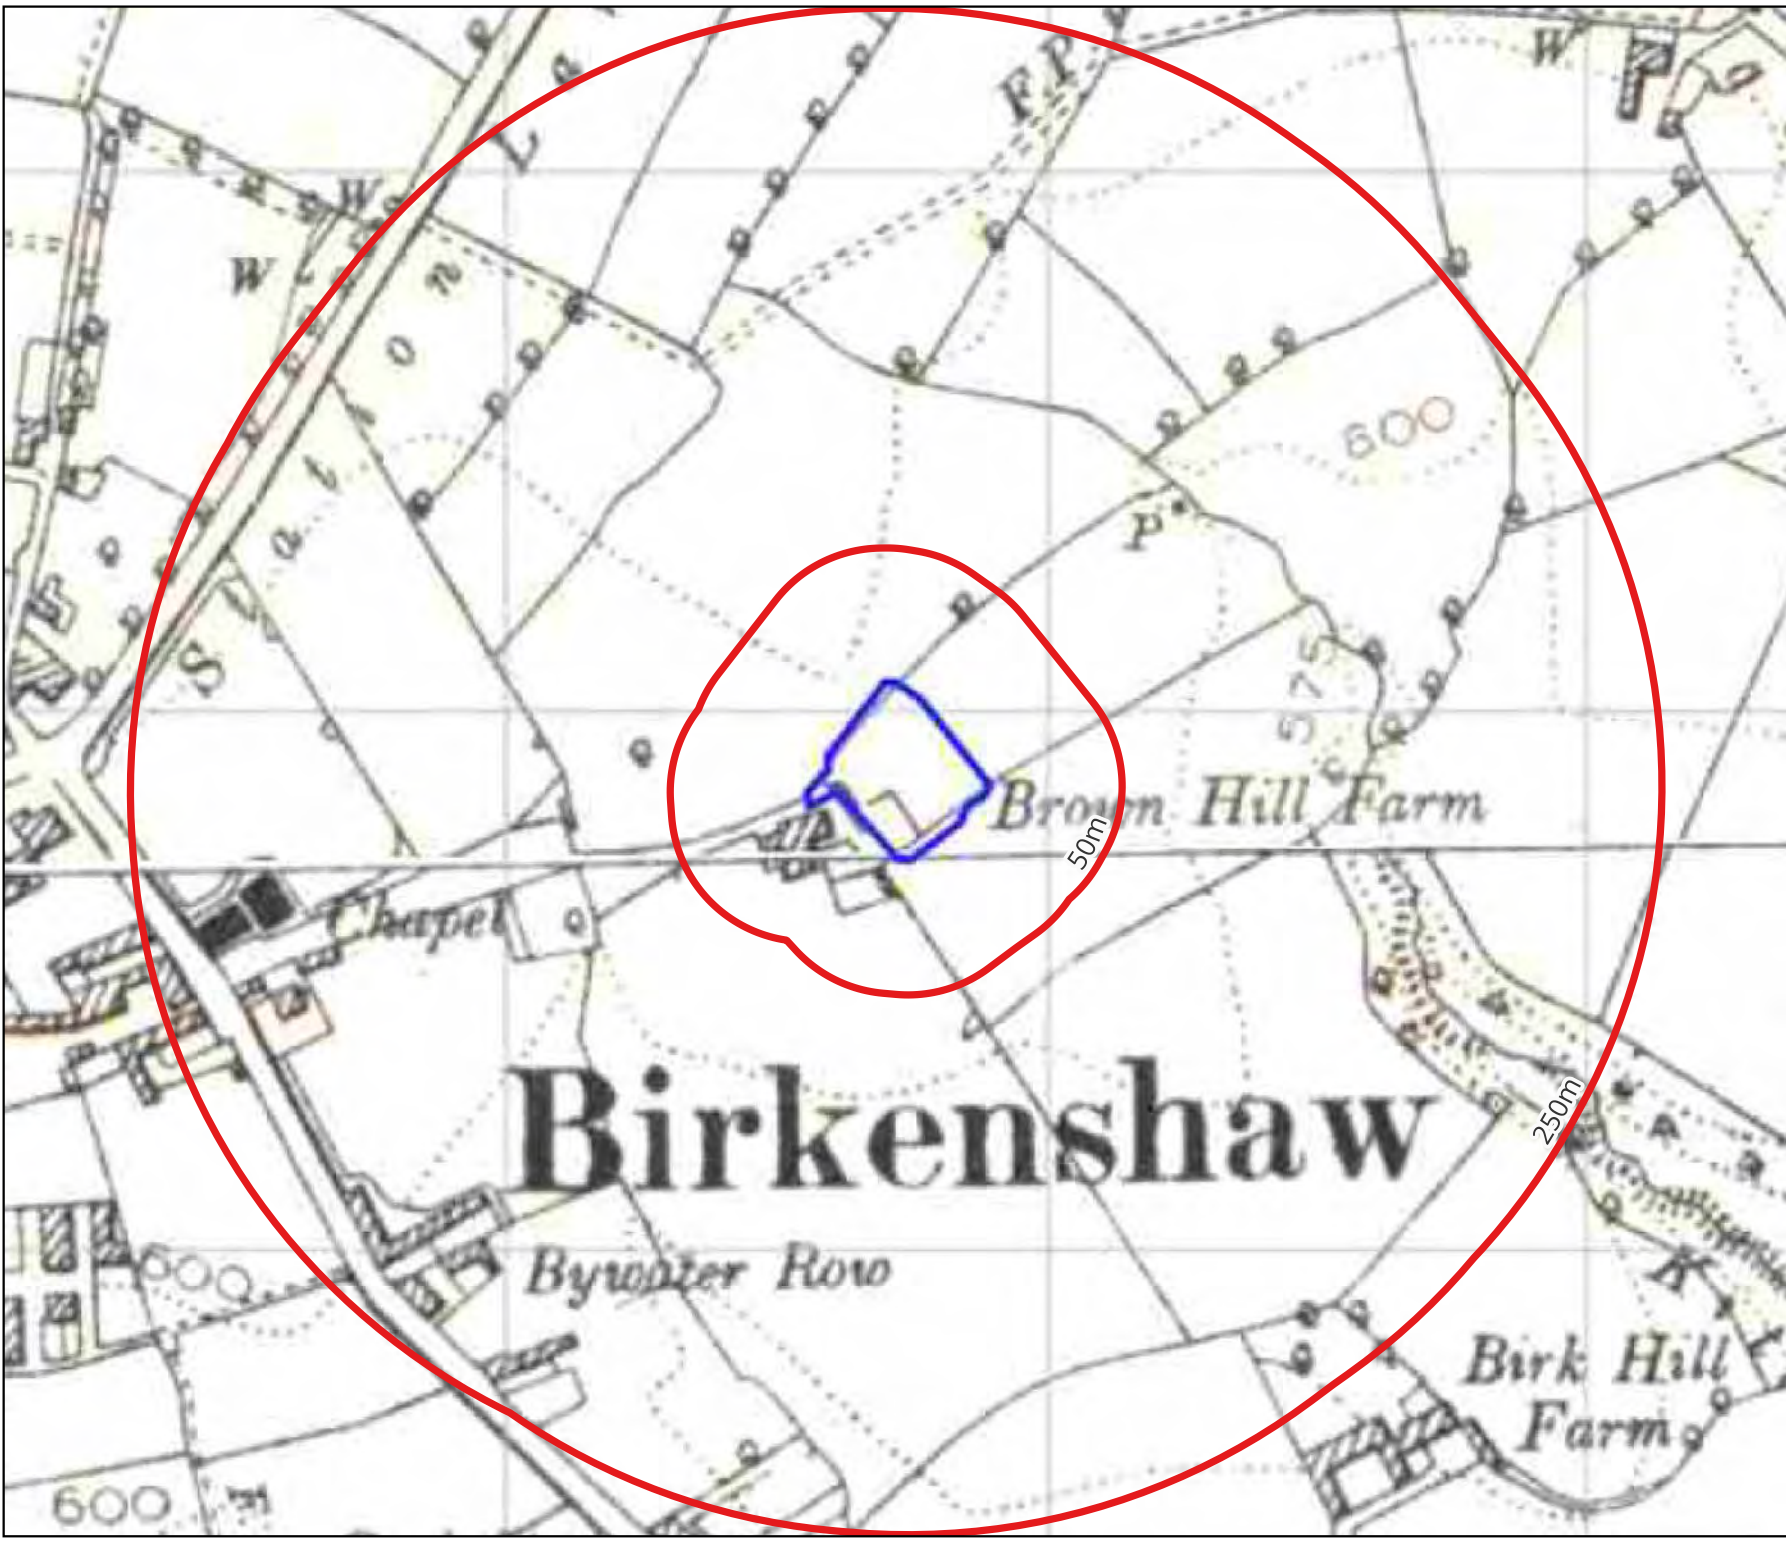

Email: enquiries@demeter-environmental.co.uk

Date of Map: 1892-1893

Site Name: Brownhill Farm

Scale: 1:2,800 at A4

Demeter Environmental Ltd
Liverpool Office:
54 St James Street
Liverpool
L1 0AB

Tel: 0151 521 2539
Fax: 0151 909 3661