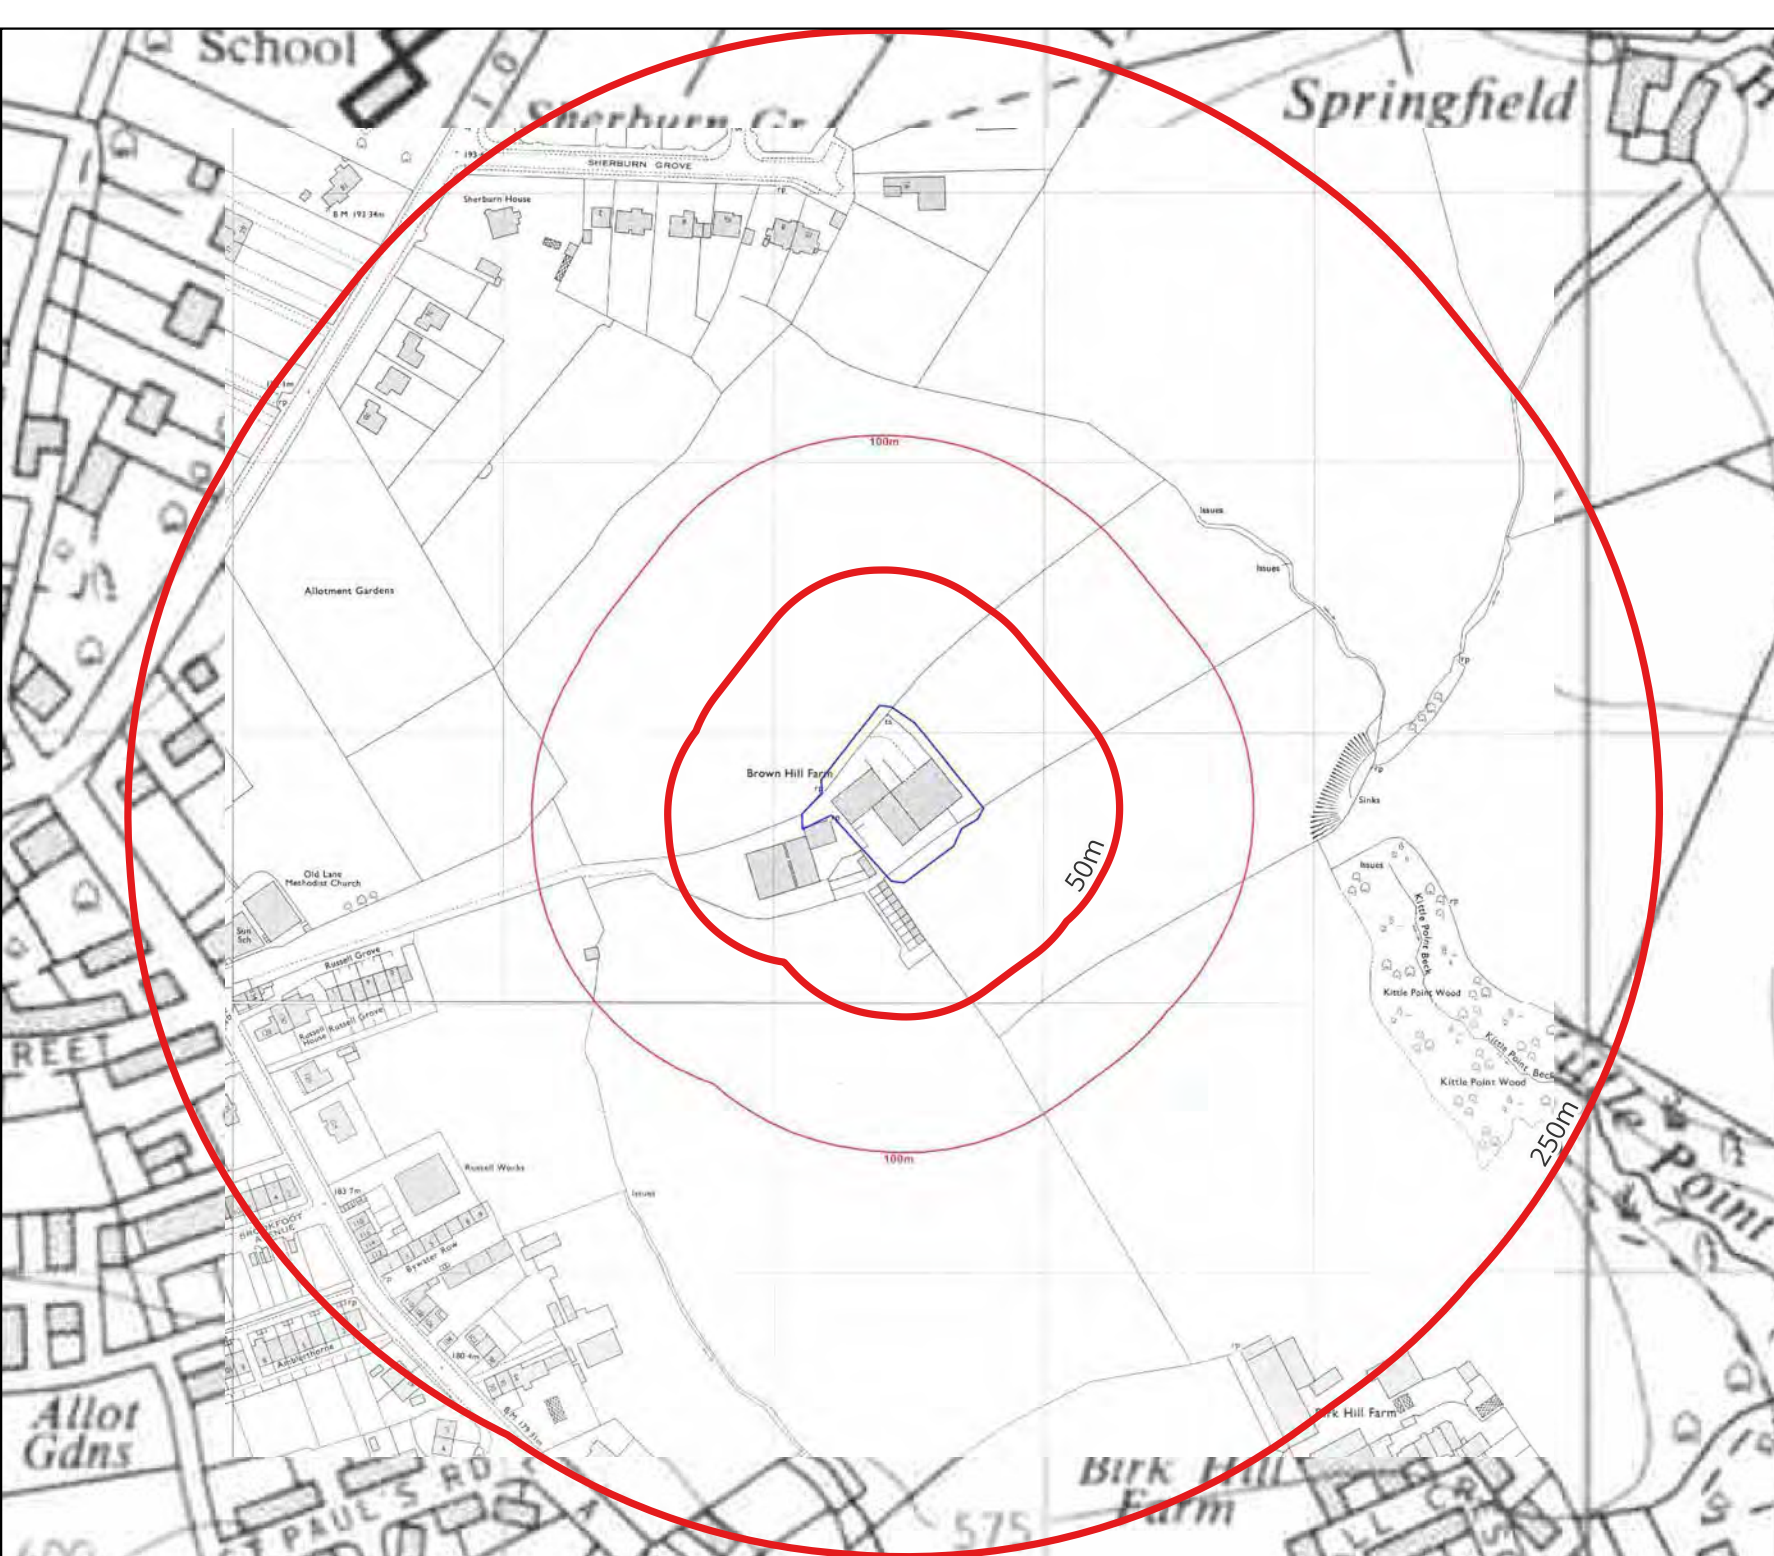

Demeter Environmental Ltd
Liverpool Office:
54 St James Street
Liverpool
L1 0AB

Tel: 0151 521 2539
Fax: 0151 909 3661

Brighton Office:
The Offices
57 Newtown Road
Brighton, East Sussex
BN3 7BA
Tel: 01273 741 727

Email: enquiries@demeter-environmental.co.uk

Date of Map: 1971

Site Name: Brownhill Farm

Scale: 1:2,800 at A4