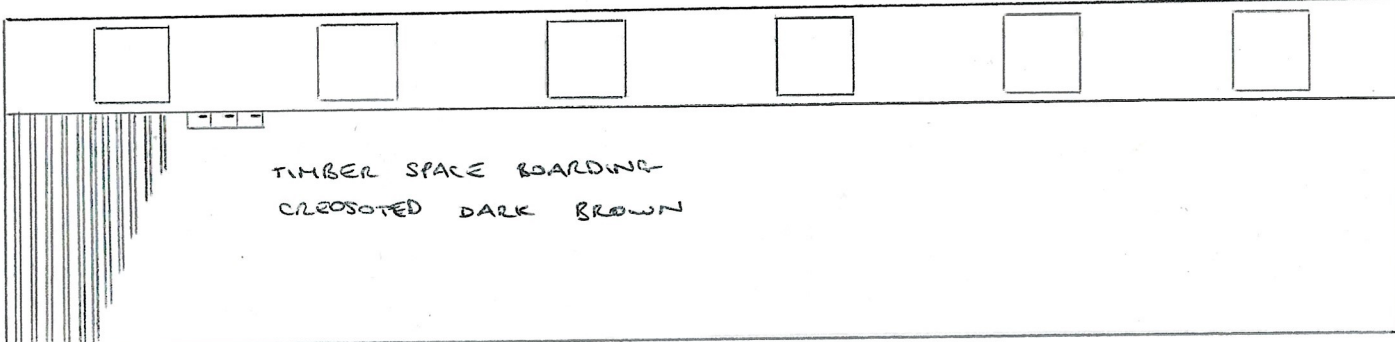

HAIGH, PROPOSED POULTRY BUILDING
 AT BOLSTER MOOR FARM,
 GOLCAR, HUDDERSFIELD, HD7 4JU
 FLOOR PLAN AND ELEVATIONS
 1:100 @ 14 NOVEMBER 2025

FLOOR PLAN

18.29m

4.28m
3.05m

TIMBER SPACE BOARDING
 CREOSOTED DARK BROWN

NORTHEAST ELEVATION

STEEL SLIDING DOORS
 VAN DYKE BROWN

SOUTHEAST ELEVATION

PROFILE
 STEEL
 SHEETS
 ANTHRACITE
 GREY

SOUTHWEST ELEVATION

NORTHWEST ELEVATION