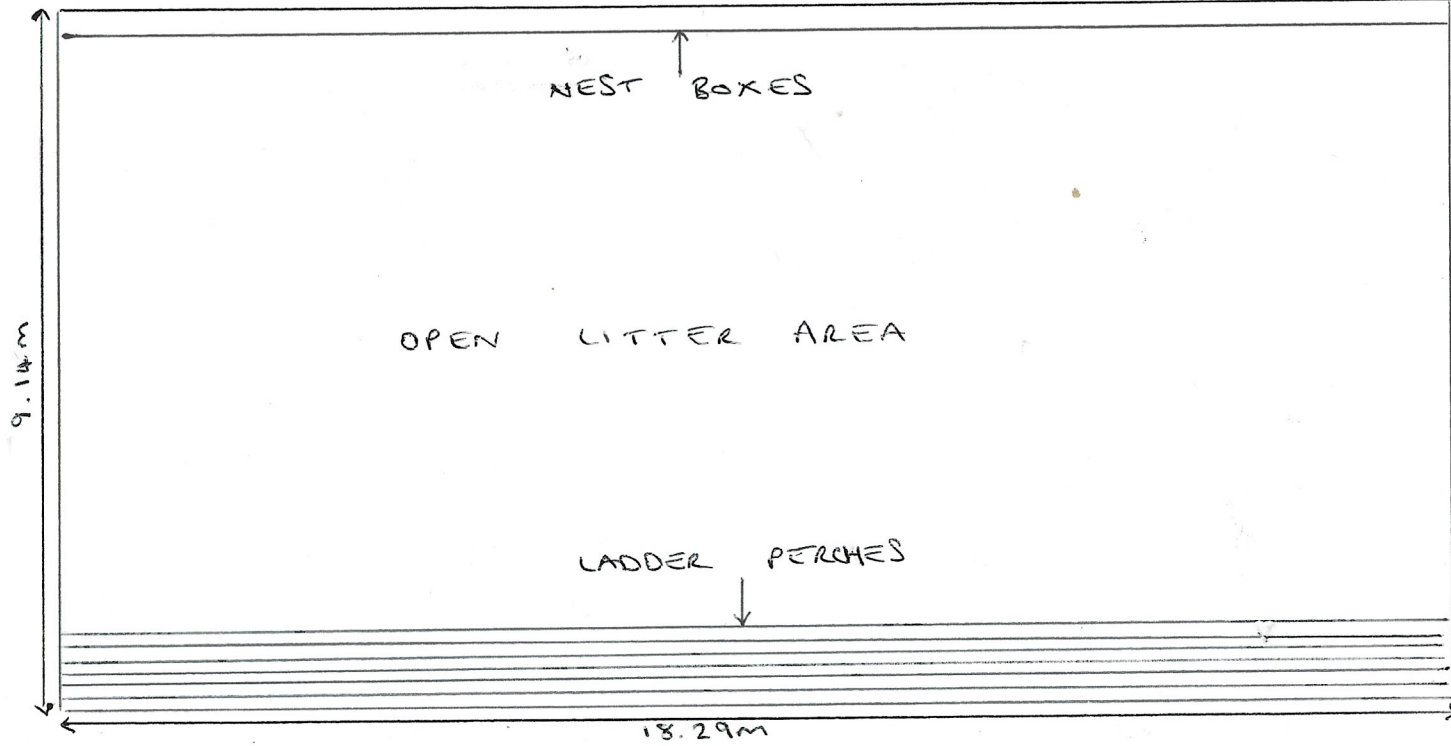

HAIGH, PROPOSED POULTRY BUILDING
 AT BOLSTER MOOR FARM,
 GOLCAR, HUDDERSFIELD, HD7 4JU
 FLOOR PLAN AND ELEVATIONS
 1:100 @ 14 NOVEMBER 2025

FLOOR PLAN

18.29m

4.28m
3.05m

TIMBER SPACE BOARDING
 CREOSOTED DARK BROWN

NORTHEAST ELEVATION

STEEL SLIDING DOORS
 VAN DYKE BROWN

SOUTHEAST ELEVATION

PROFILE
 STEEL
 SHEETS
 ANTHRACITE
 GREY

SOUTHWEST ELEVATION

NORTHWEST ELEVATION