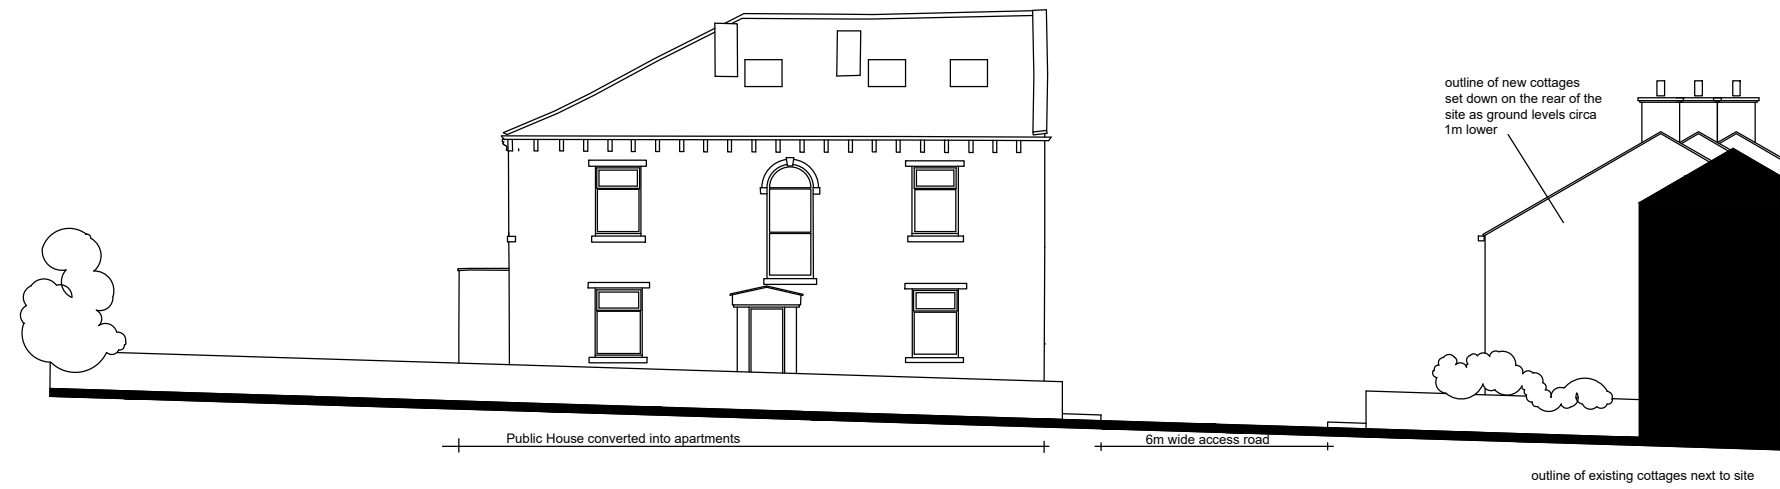

Street scene from Bradford Road 1.100 printed @ A3

Street scene from Wyke Lane 1.100 printed @ A3

Revision	Date
Client	
L Morrell	
Job	
Covert former Public House into 5 Apartments and build 4 new houses with parking and access	
Richardsons Arms, 684 Bradford Rd, Oakenshaw, Bradford , BD12 7EN	
Drawing	
Planning	
Street Scenes from Bradford Road and Wyke Lane	
Date	Scale
February 2026	1.200