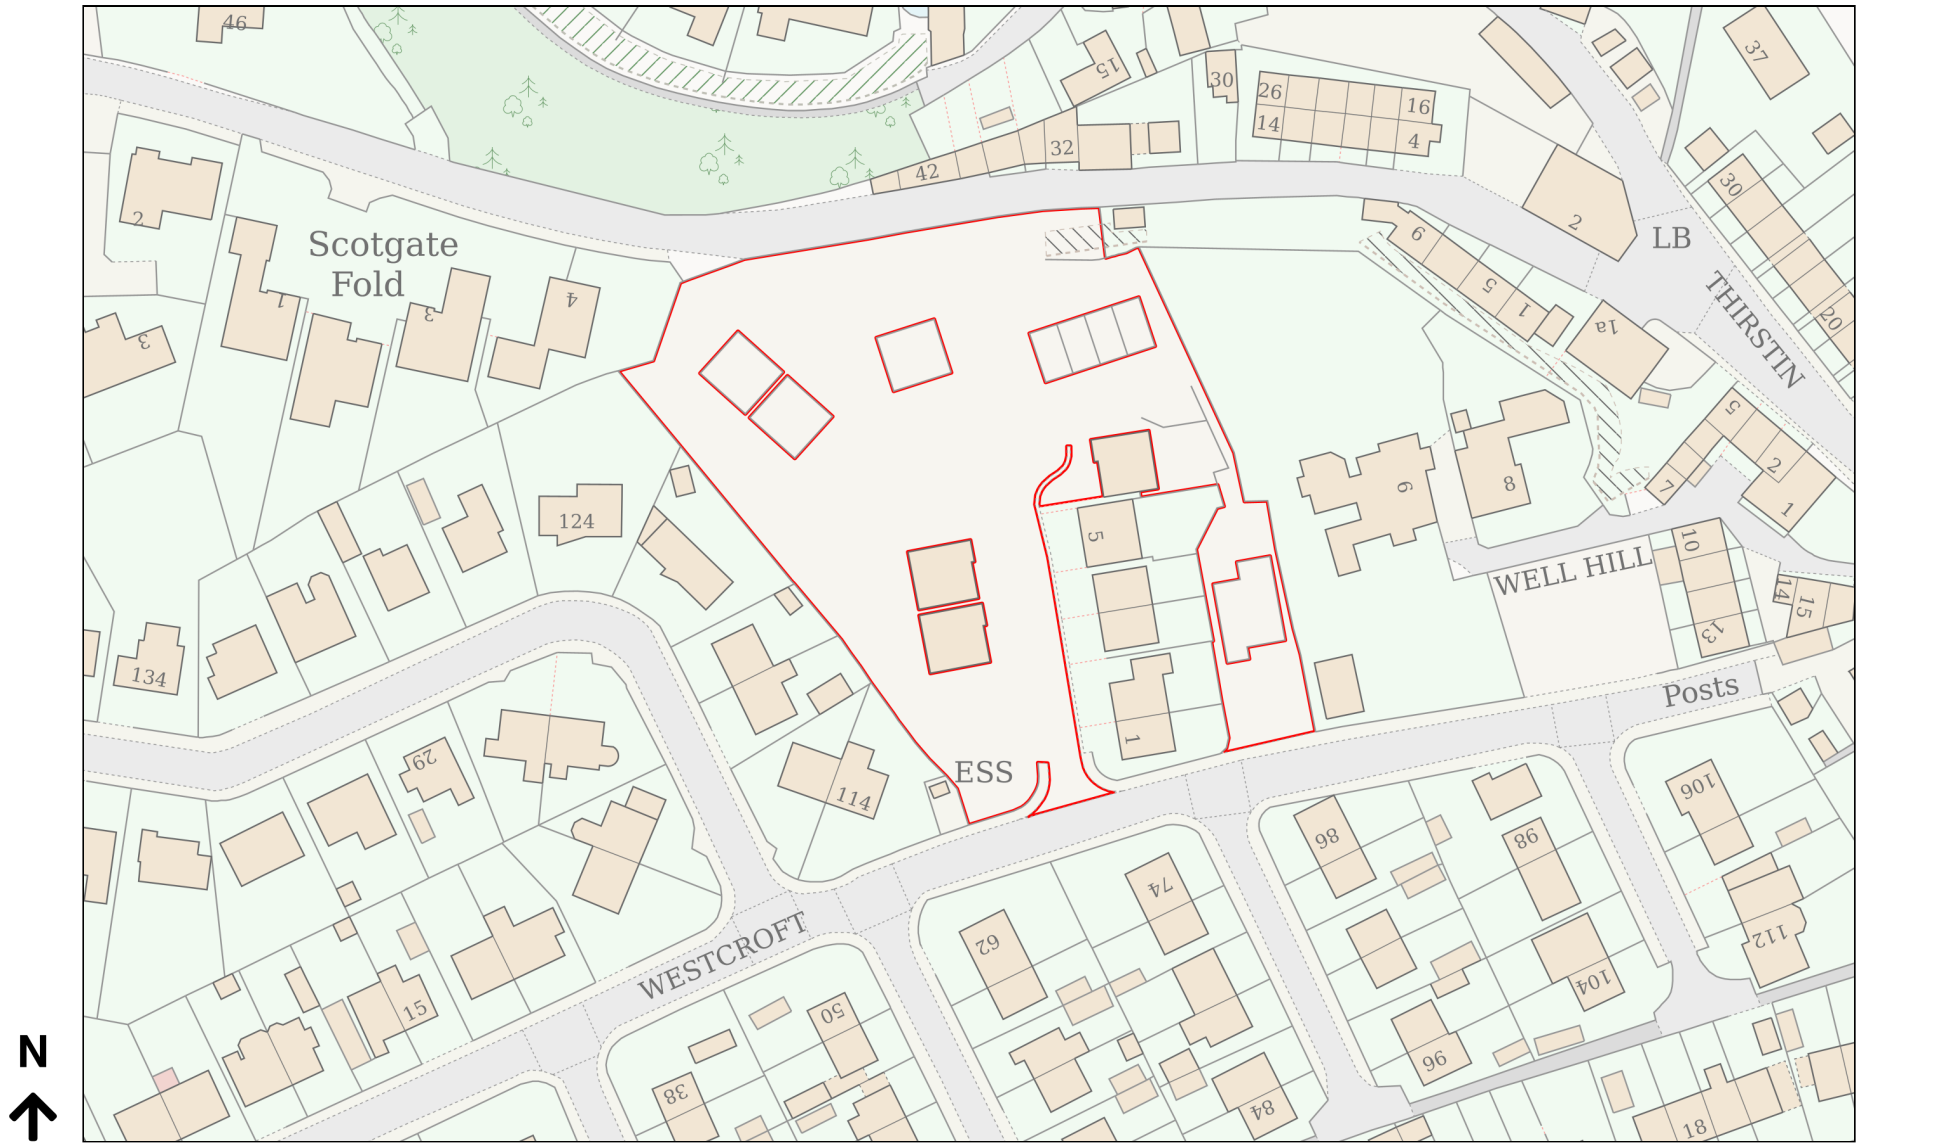

Location Plan

Site Address: 9, Westcroft Fold, Honley, Holmfirth, HD9 6FH

Date Produced: 30-Oct-2025

Scale: 1:1250 @A4

Planning Portal Reference: PP-14453125v1