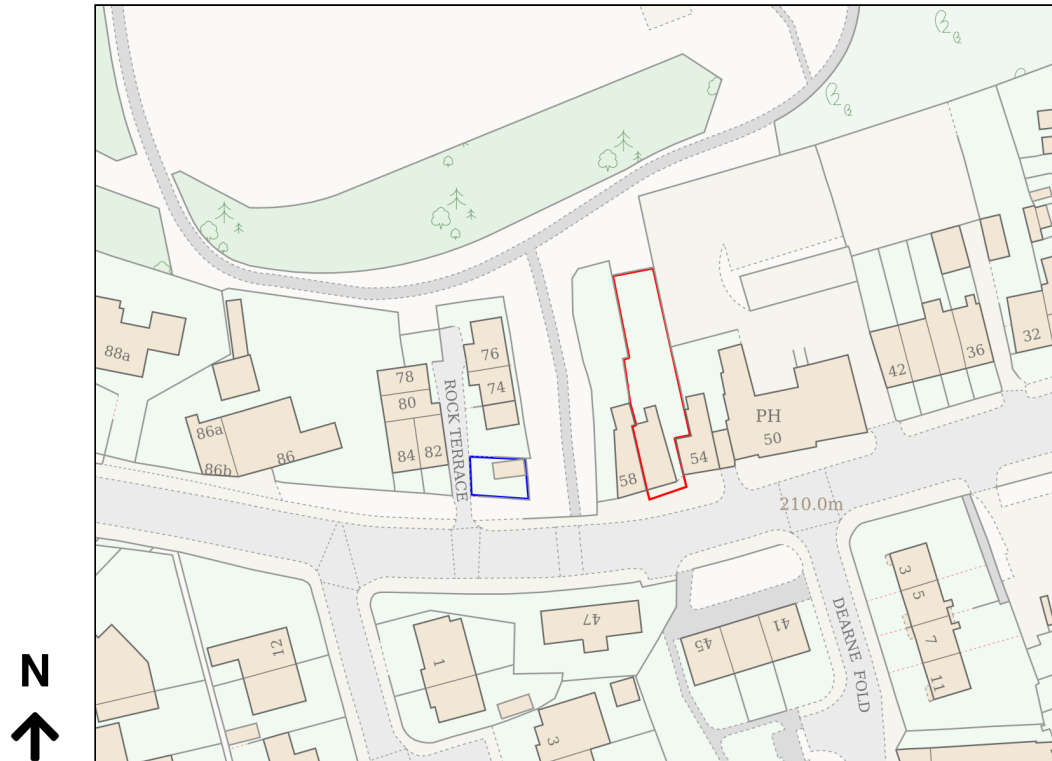

Location Plan

Site Address: 56, West Street, Lindley, Huddersfield, HD3 3JX

Date Produced: 23-Oct-2025

Scale: 1:1250 @A4

Planning Portal Reference: PP-14434943v1