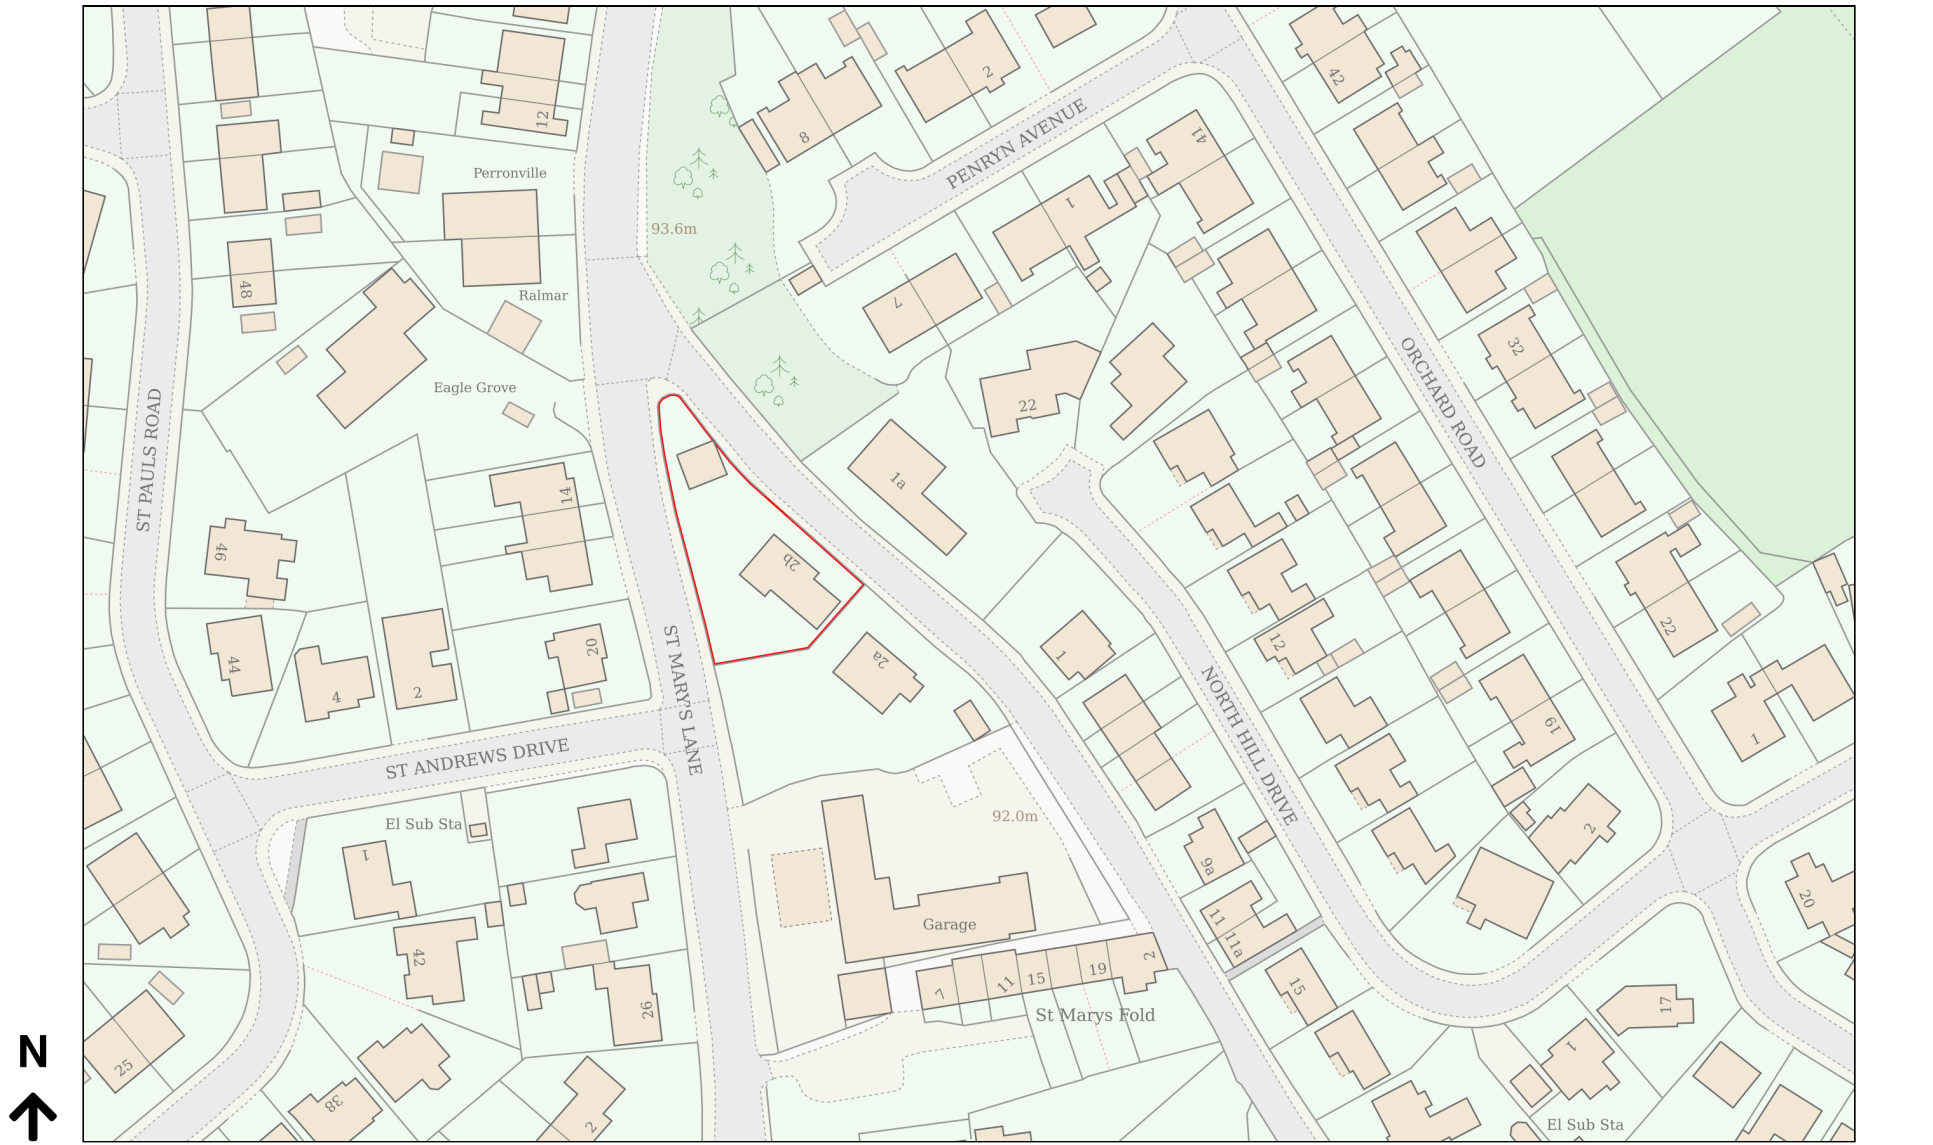

Location Plan

Site Address: 2b, Stafford Hill Lane, Kirkheaton, Huddersfield, HD5 0ED

Date Produced: 18-Aug-2025

Scale: 1:1250 @A4

Planning Portal Reference: PP-14252153v1