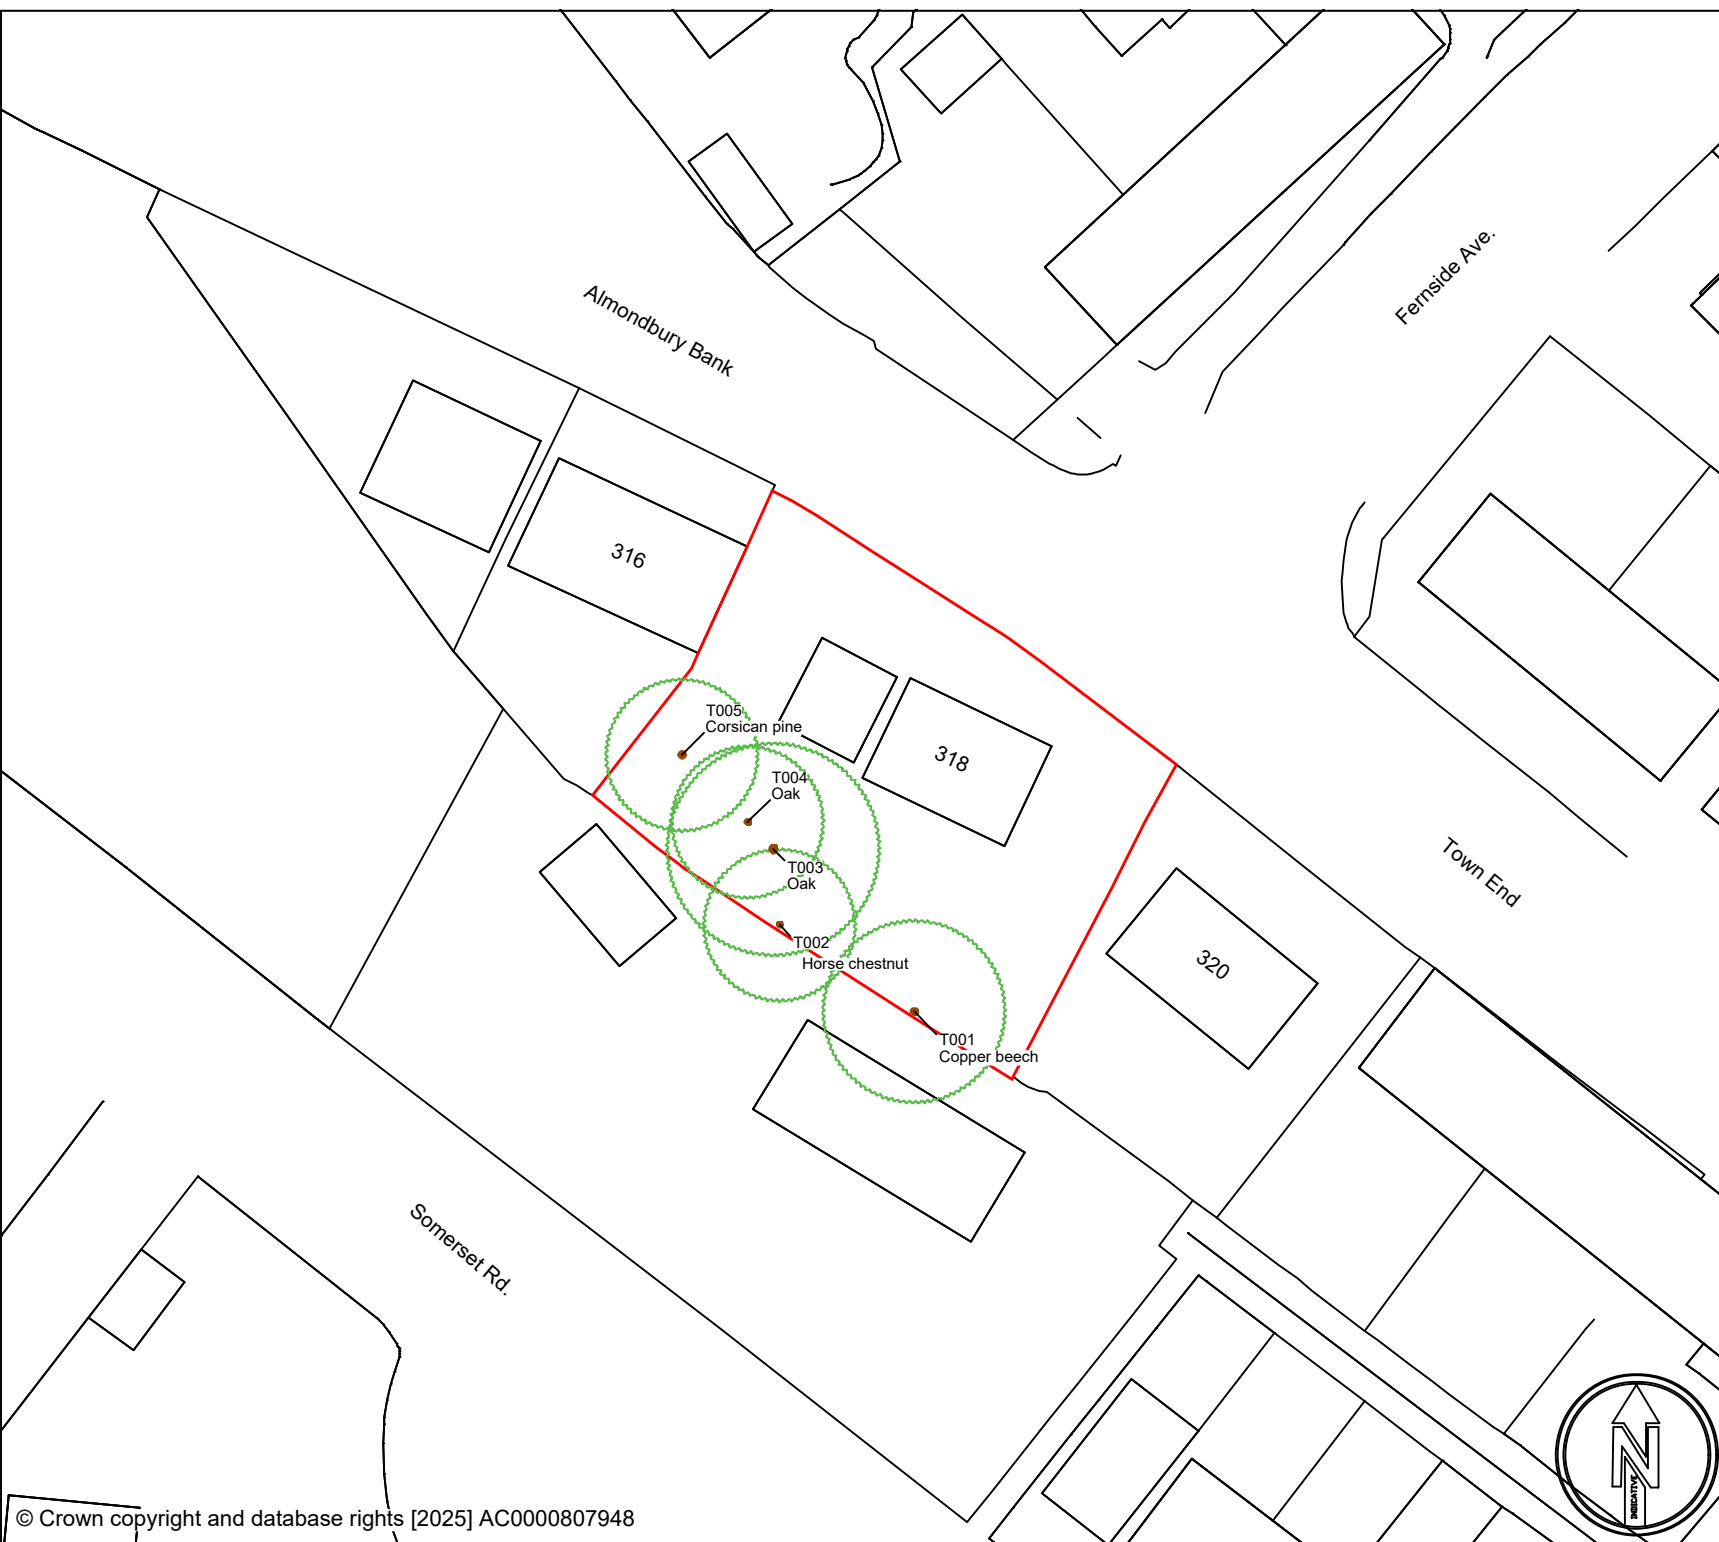

Tree Plan

Site name:	318, Almondbury Bank, Almondbury, Huddersfield HD5 8EL
Drawing Number:	WC-427.1a
Client:	Derek Hellawell
Revision:	A
Drawn By:	Jack Delaney
Date:	14th August 2025
Scale:	1:500 @ A4

Map Key:

	Trees
	Site boundaries

Woodsage Consulting Ltd
T: 07962401997
E: info@woodsage.co.uk
W: <https://woodsage.co.uk>