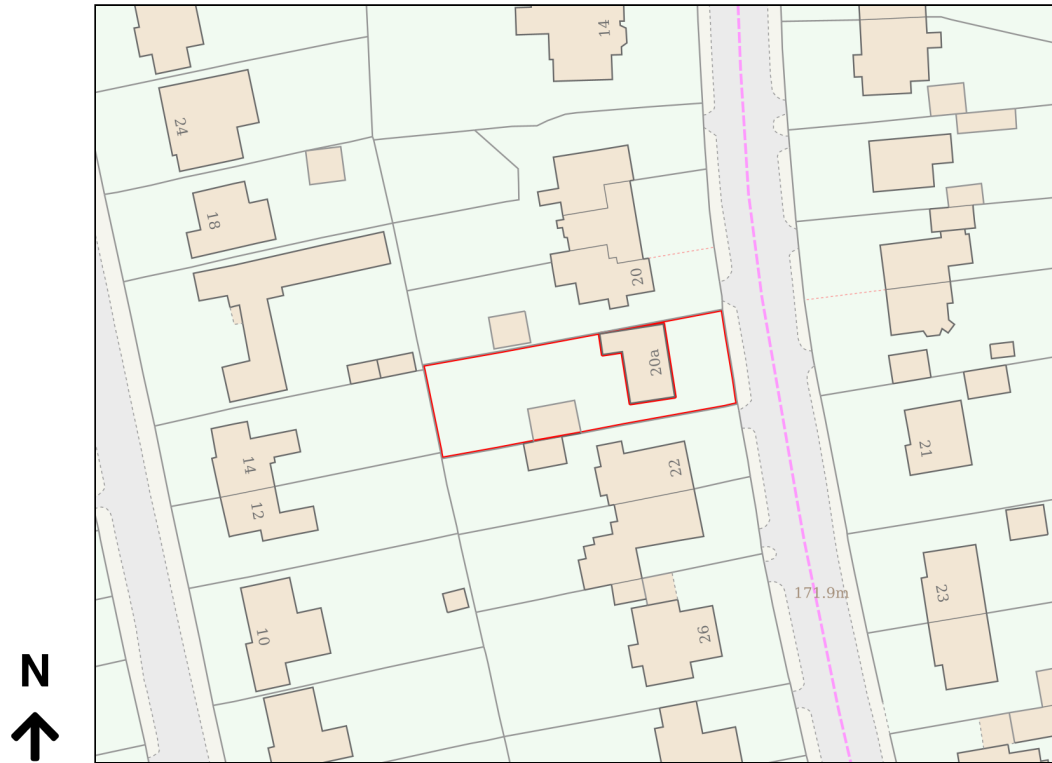

Location Plan

Site Address: 20a, Thornhill Road, Edgerton, Huddersfield, HD3 3DD

Date Produced: 11-Aug-2025

Scale: 1:1250 @A4

Planning Portal Reference: PP-14247758v1