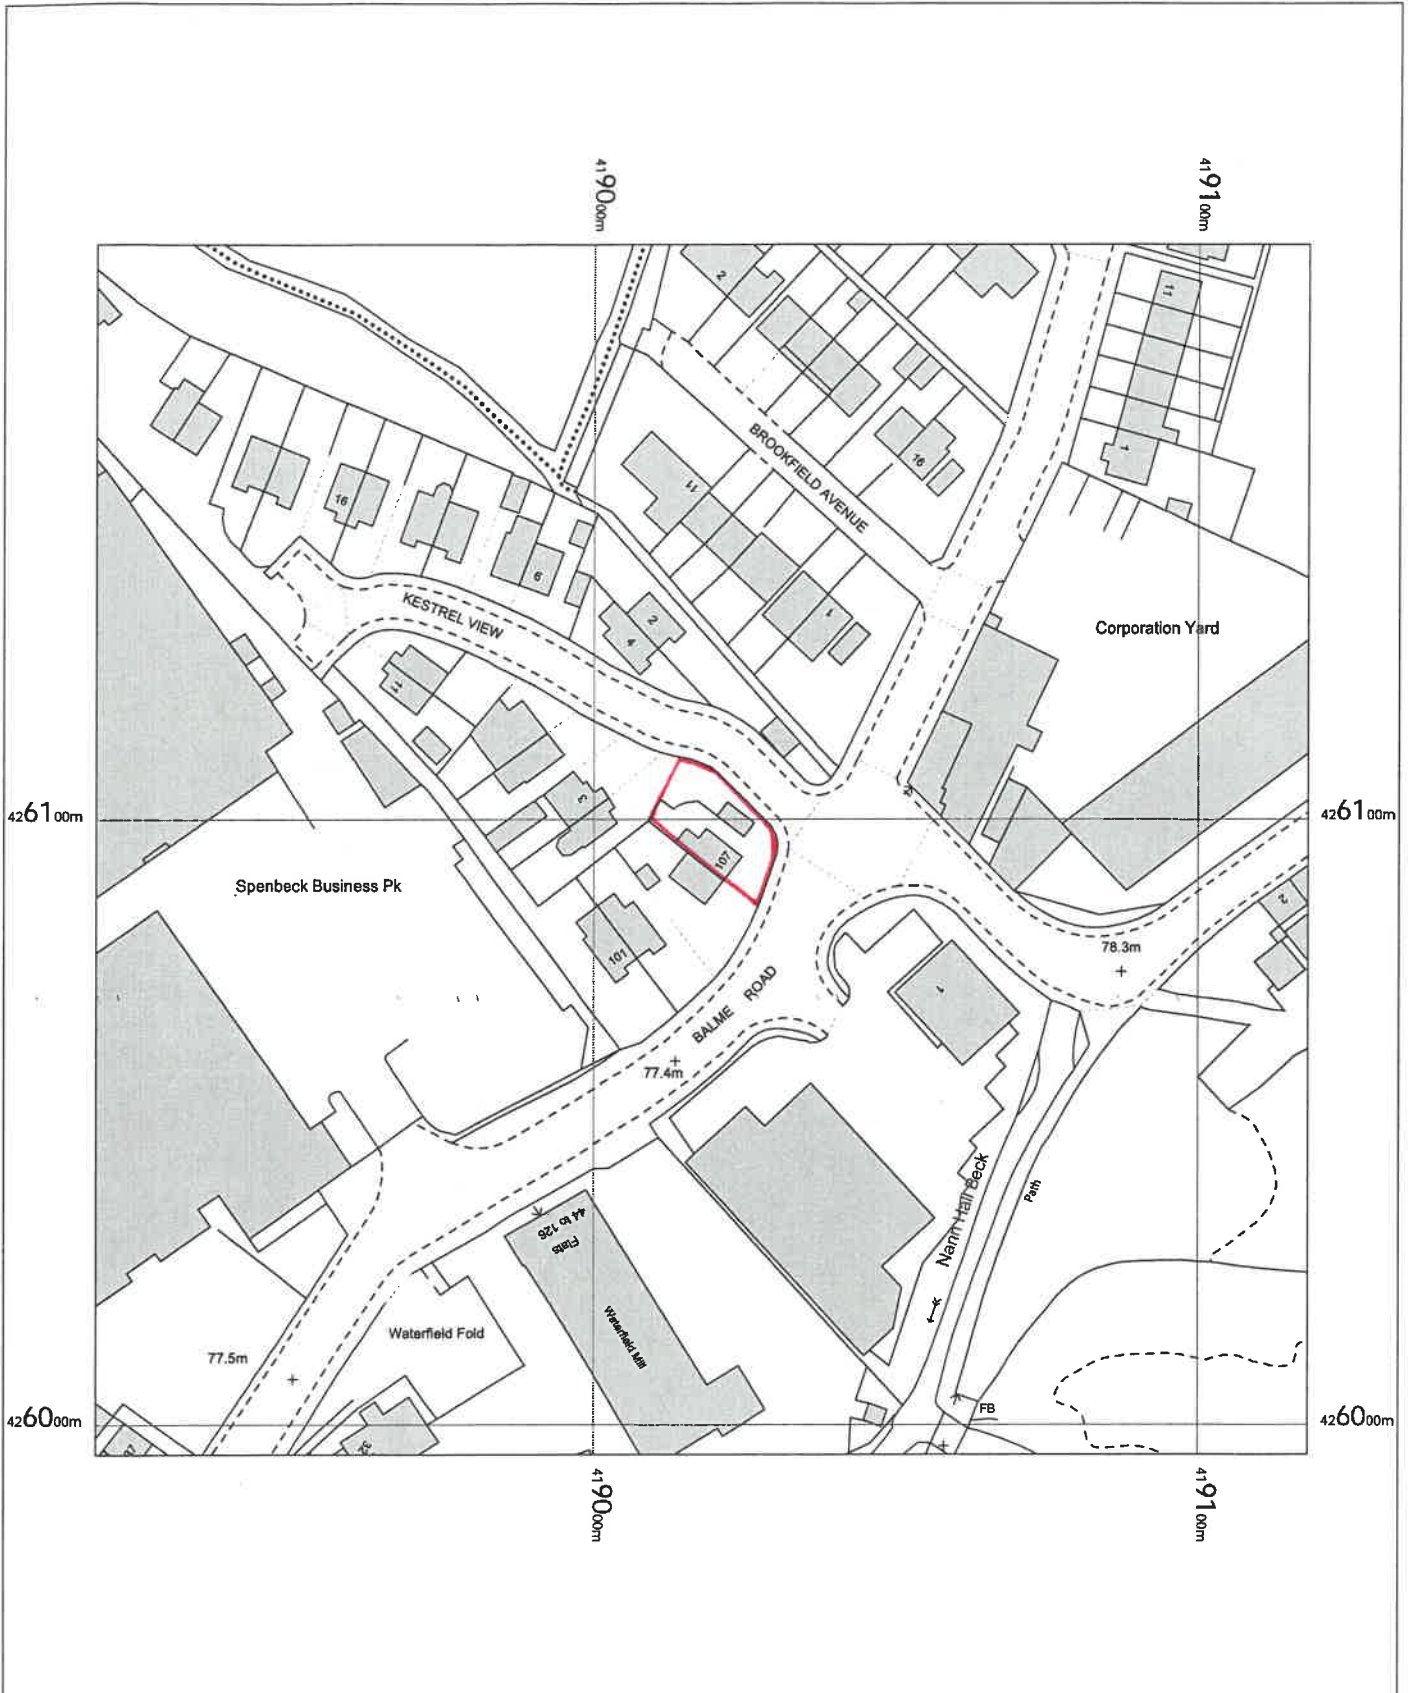

Location Plan 1:1250

107 Balme Road,
Cleckheaton,
Kirklees
BD19 4EW

OS MasterMap 1250/2500/10000 scale
Monday, August 4, 2025, ID: BW1-01235461
maps.blackwell.co.uk

1:1250 scale print at A4, Centre: 419018 E, 426095 N

©Crown Copyright Ordnance Survey. Licence no.
100041041

BLACKWELL'S
MAPPING SERVICES
PERSONAL & PROFESSIONAL MAPPING
www.blackwellmapping.co.uk

TEL: 0800 151 2612
maps@blackwell.co.uk