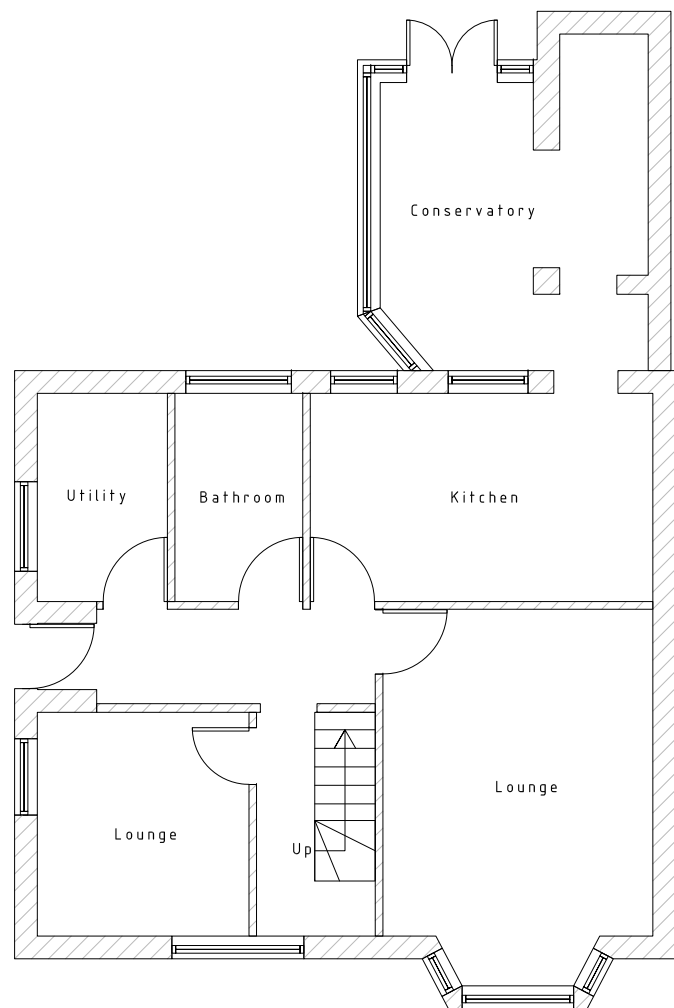

Issue Purpose : HH Application		
Project	Proposed front dormers	Date 04-06-2025
		Scale 1:100 @ A3
Address	4 Denby View, Dewsbury WF12 0ER	Existing
		D.N. 2025 - 4DV - 02

EXISTING GROUND FLOOR PLAN

EXISTING LOFT FLOOR PLAN

EXISTING ROOF FLOOR PLAN

EXISTING SIDE ELEVATION

EXISTING REAR ELEVATION

EXISTING OTHER SIDE ELEVATION