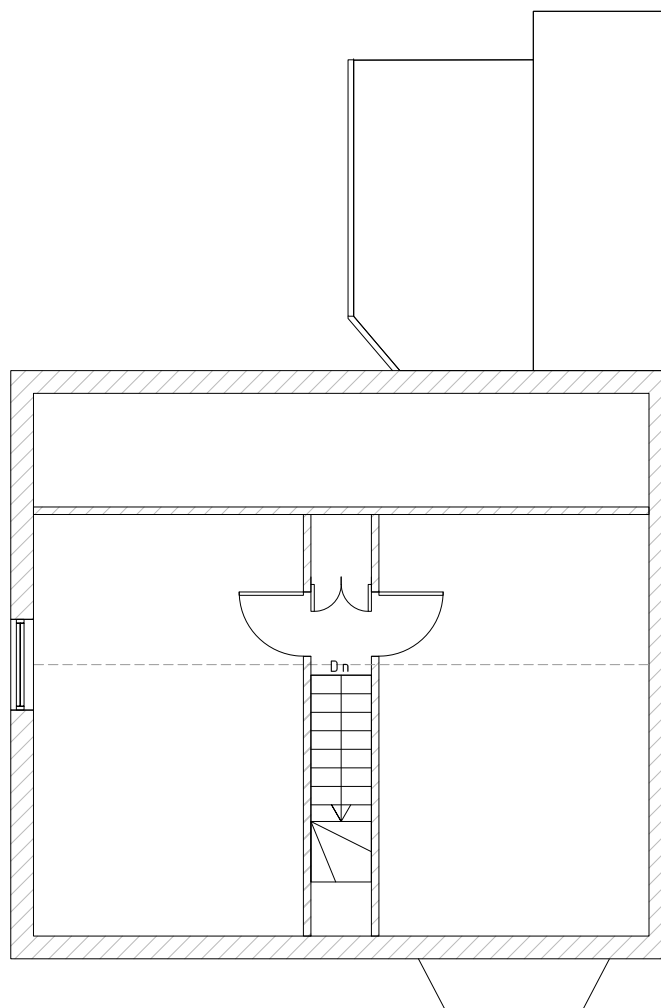

Issue Purpose : HH Application		
Project	Proposed front dormers	Date 04-06-2025
		Scale 1:100 @ A3
Address	4 Denby View, Dewsbury WF12 0ER	Existing
		D.N. 2025 - 4DV - 02

EXISTING GROUND FLOOR PLAN

EXISTING LOFT FLOOR PLAN

EXISTING ROOF FLOOR PLAN

EXISTING SIDE ELEVATION

EXISTING REAR ELEVATION

EXISTING OTHER SIDE ELEVATION