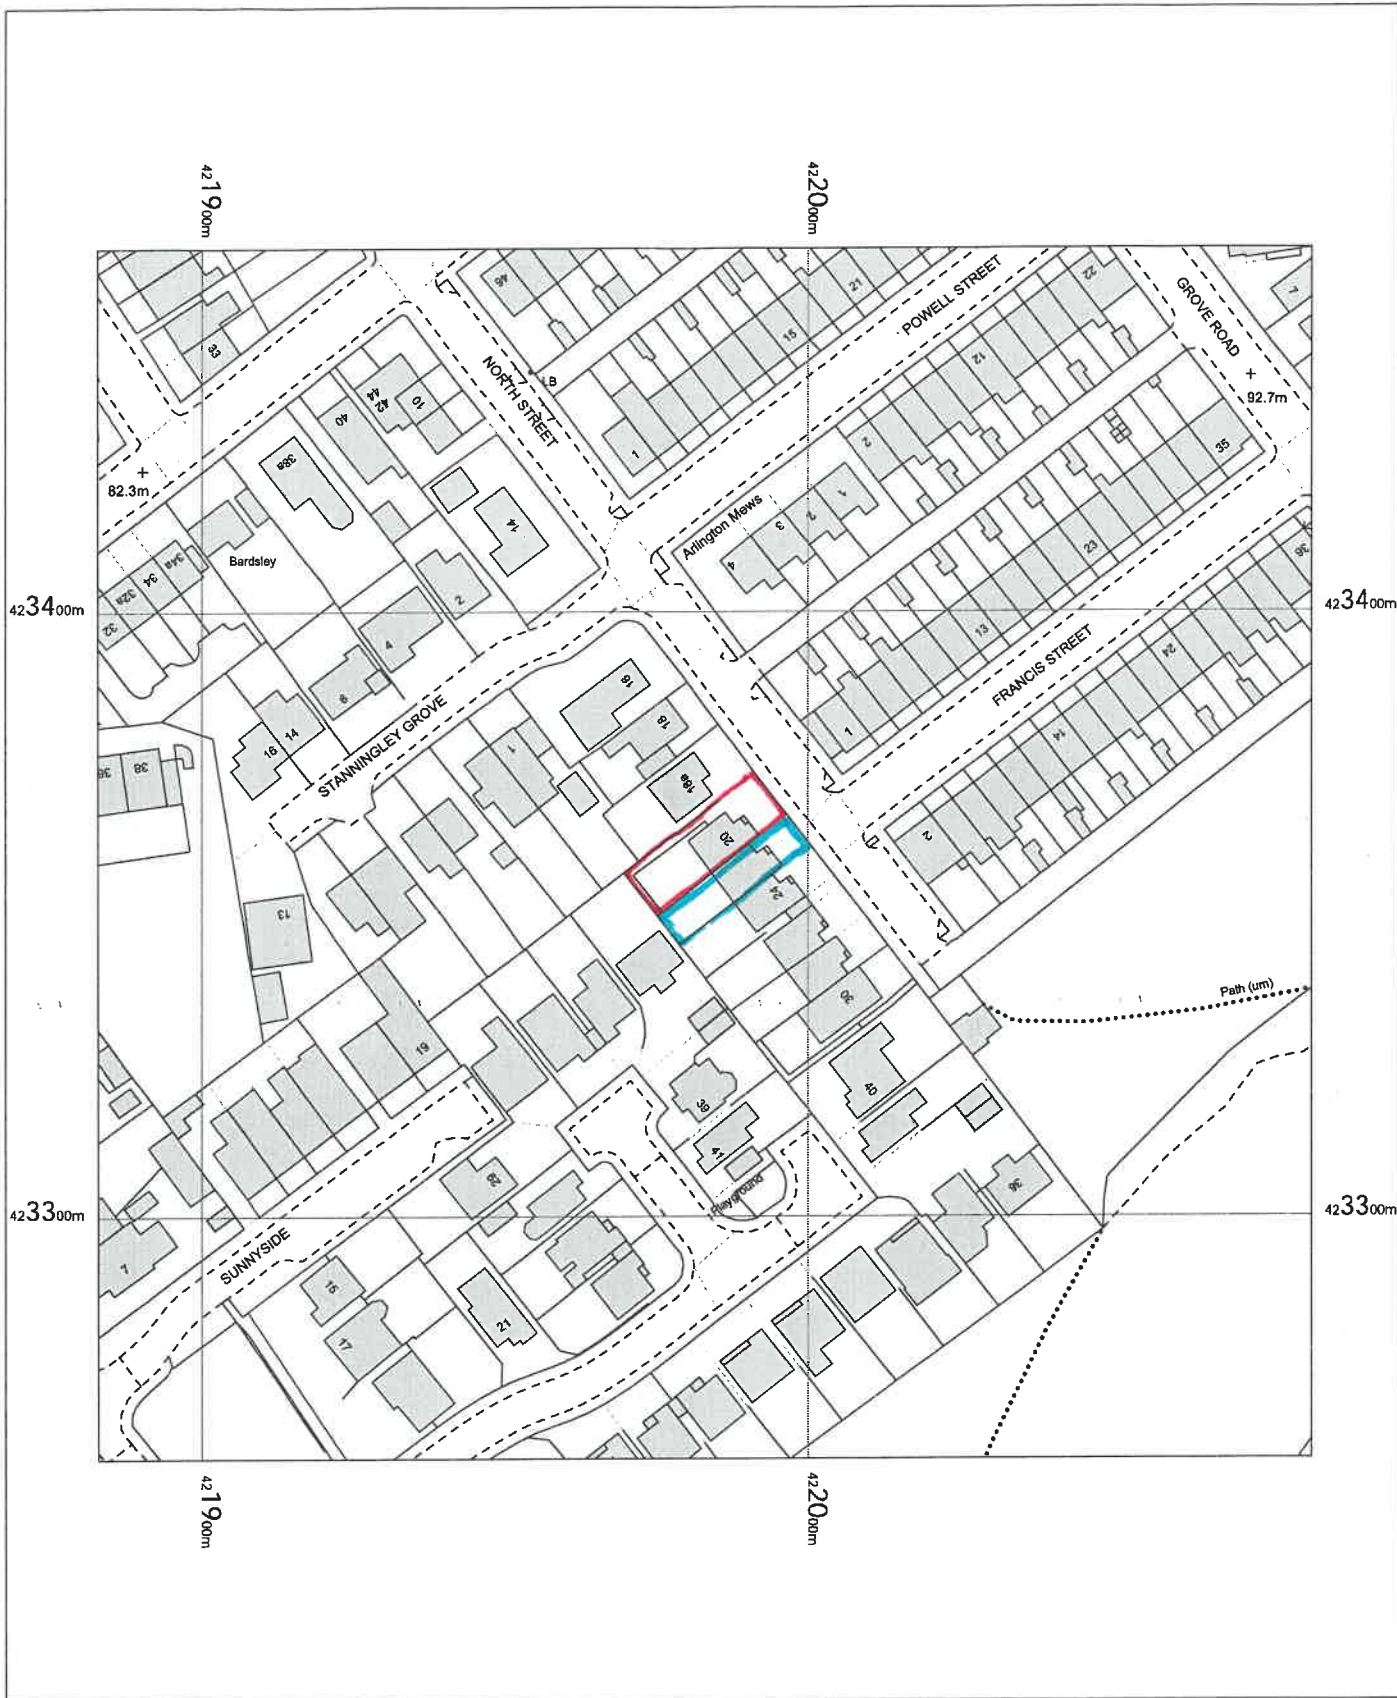

LOCATION PLAN 1:1250

20 North Street,
Heckmondwike,
Kirklees
WF16 0AY

OS MasterMap 1250/2500/10000 scale
Wednesday, July 2, 2025, ID: BW1-01230467
maps.blackwell.co.uk

1:1250 scale print at A4, Centre: 421983 E, 423360 N

©Crown Copyright Ordnance Survey. Licence no.
100041041

BLACKWELL'S
MAPPING SERVICES
PERSONAL & PROFESSIONAL MAPPING
www.blackwellmapping.co.uk

TEL: 0800 151 2612
maps@blackwell.co.uk