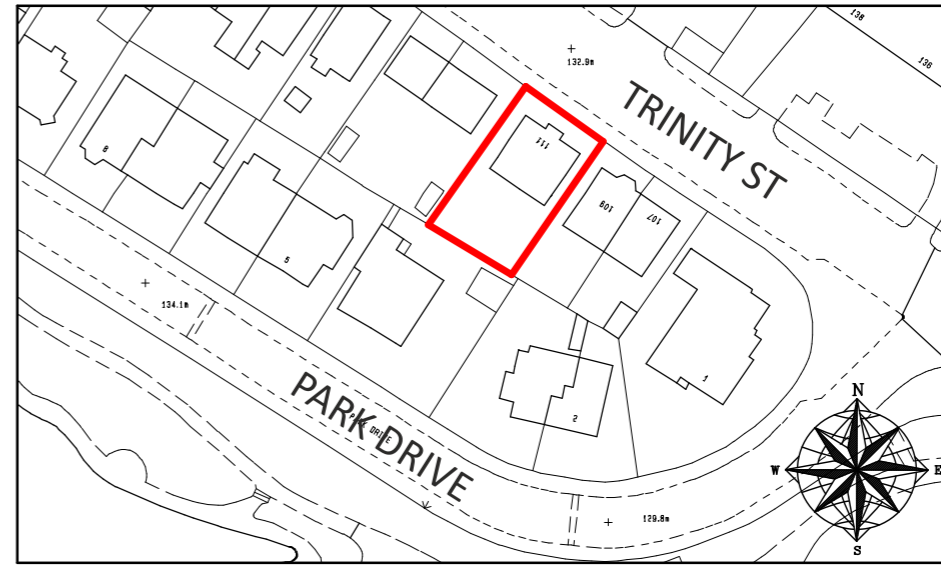

Proposed Site Plan Scale 1:200

Location Plan Scale 1:1250

Tel: 01484 506181 / 0788 989 7159
 Email: designbyma@hotmail.com Web: designbyma.com

Designbyma Architectural