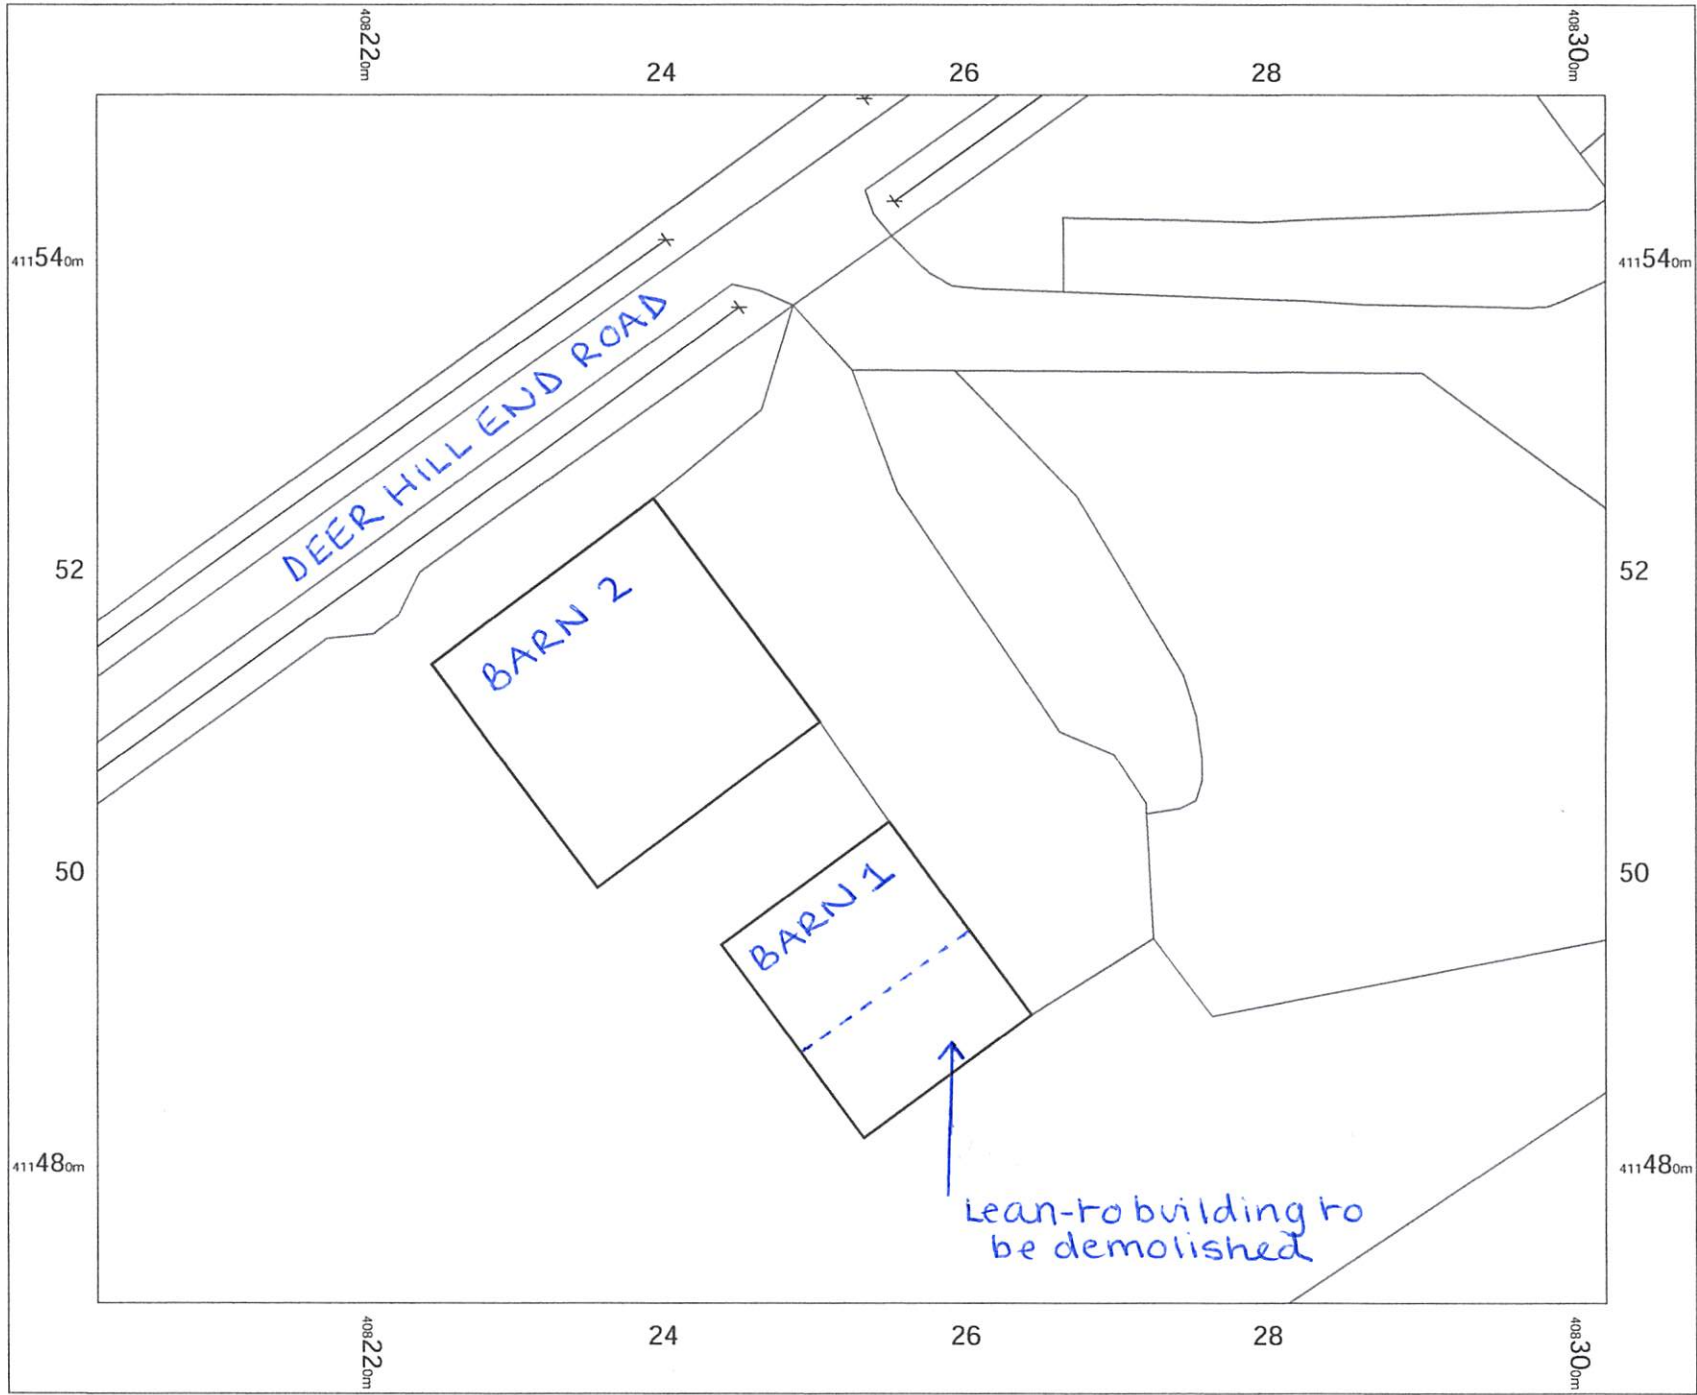

EXISTING BLOCK PLAN

OS MasterMap 1250/2500/10000
scale
Tuesday, May 20, 2025, 10:25:11 AM
BW1-01223341
maps.blackwell.co.uk

1:500 scale print at A4, Centre:
408252 E, 411511 N

©Crown Copyright Ordnance
Survey, Licence no. 100041041