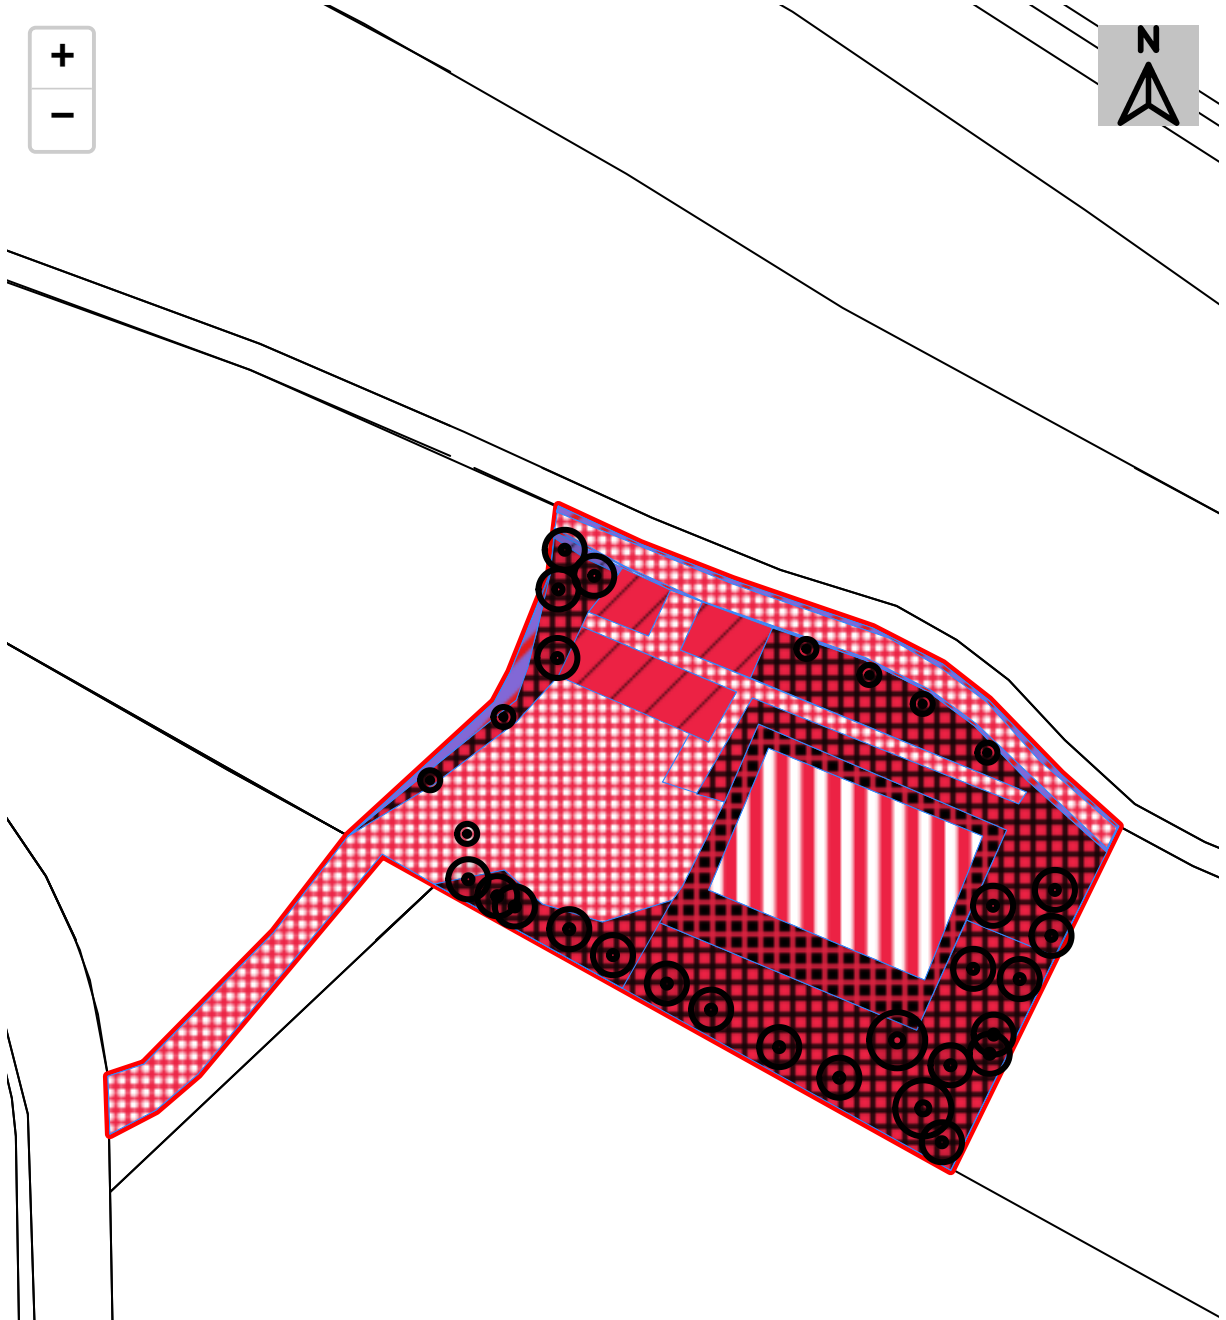

Pre-Development Plan Baseline Map

**Post-Development Plan
Post-Development Map**

 Leaflet

Onsite Habitat Plan | Symbology

All symbology based on UKHAB recommendations.

Colour Code	Habitat Description
	Ruderal Ephemeral
	Bramble scrub
	Developed land; sealed surface
	Urban rural tree
	Tall forbs
	Allotments
	Artificial unvegetated, unsealed surface
	Vegetated garden
	Introduced shrub
	Unvegetated garden

**Post-Development Plan
Post-Development (Per Habitat)**

Area-Baseline

Ref	Colour Code	Habitat Description
1		Ruderal/Ephemeral
2		Bramble scrub
3		Ruderal/Ephemeral
4		Developed land; sealed surface
5		Ruderal/Ephemeral
6		Tall forbs
7		Developed land; sealed surface
8		Developed land; sealed surface
9		Tall forbs

Area-Intended-Works

Ref	Colour Code	Habitat Description
1		Allotments
2		Artificial unvegetated, unsealed surface
3		Bramble scrub
4		Artificial unvegetated, unsealed surface
5		Bramble scrub
6		Artificial unvegetated, unsealed surface
7		Vegetated garden
8		Allotments
9		Vegetated garden
10		Introduced shrub
11		Allotments
12		Developed land; sealed surface
13		Vegetated garden
14		Bramble scrub
15		Vegetated garden
16		Unvegetated garden