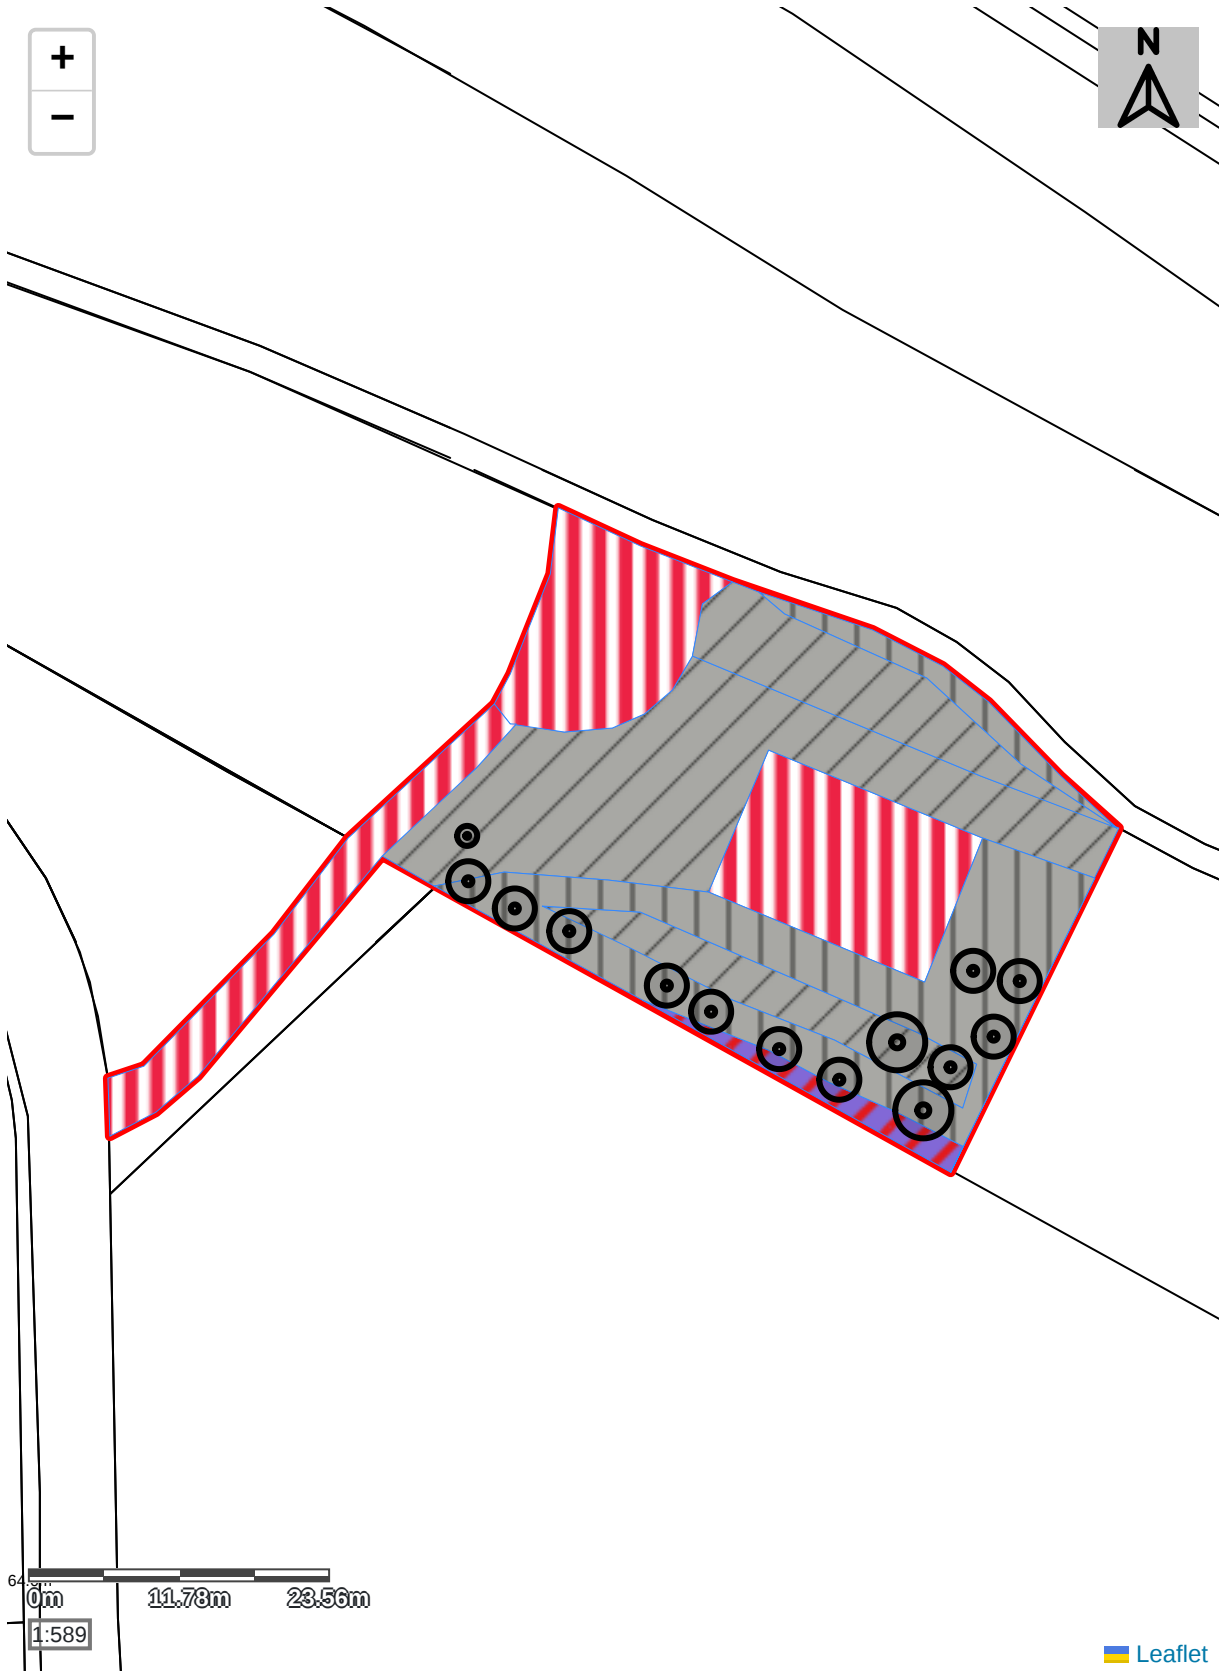

Pre-Development Plan Baseline Map

**Post-Development Plan
Post-Development Map**

 Leaflet

Onsite Habitat Plan | Symbology

All symbology based on UKHAB recommendations.

Colour Code	Habitat Description
	Ruderal Ephemeral
	Bramble scrub
	Developed land; sealed surface
	Urban rural tree
	Tall forbs
	Allotments
	Artificial unvegetated, unsealed surface
	Vegetated garden
	Introduced shrub
	Unvegetated garden

**Post-Development Plan
Post-Development (Per Habitat)**

Area-Baseline

Ref	Colour Code	Habitat Description
1		Ruderal/Ephemeral
2		Bramble scrub
3		Ruderal/Ephemeral
4		Developed land; sealed surface
5		Ruderal/Ephemeral
6		Tall forbs
7		Developed land; sealed surface
8		Developed land; sealed surface
9		Tall forbs

Area-Intended-Works

Ref	Colour Code	Habitat Description
1		Allotments
2		Artificial unvegetated, unsealed surface
3		Bramble scrub
4		Artificial unvegetated, unsealed surface
5		Bramble scrub
6		Artificial unvegetated, unsealed surface
7		Vegetated garden
8		Allotments
9		Vegetated garden
10		Introduced shrub
11		Allotments
12		Developed land; sealed surface
13		Vegetated garden
14		Bramble scrub
15		Vegetated garden
16		Unvegetated garden