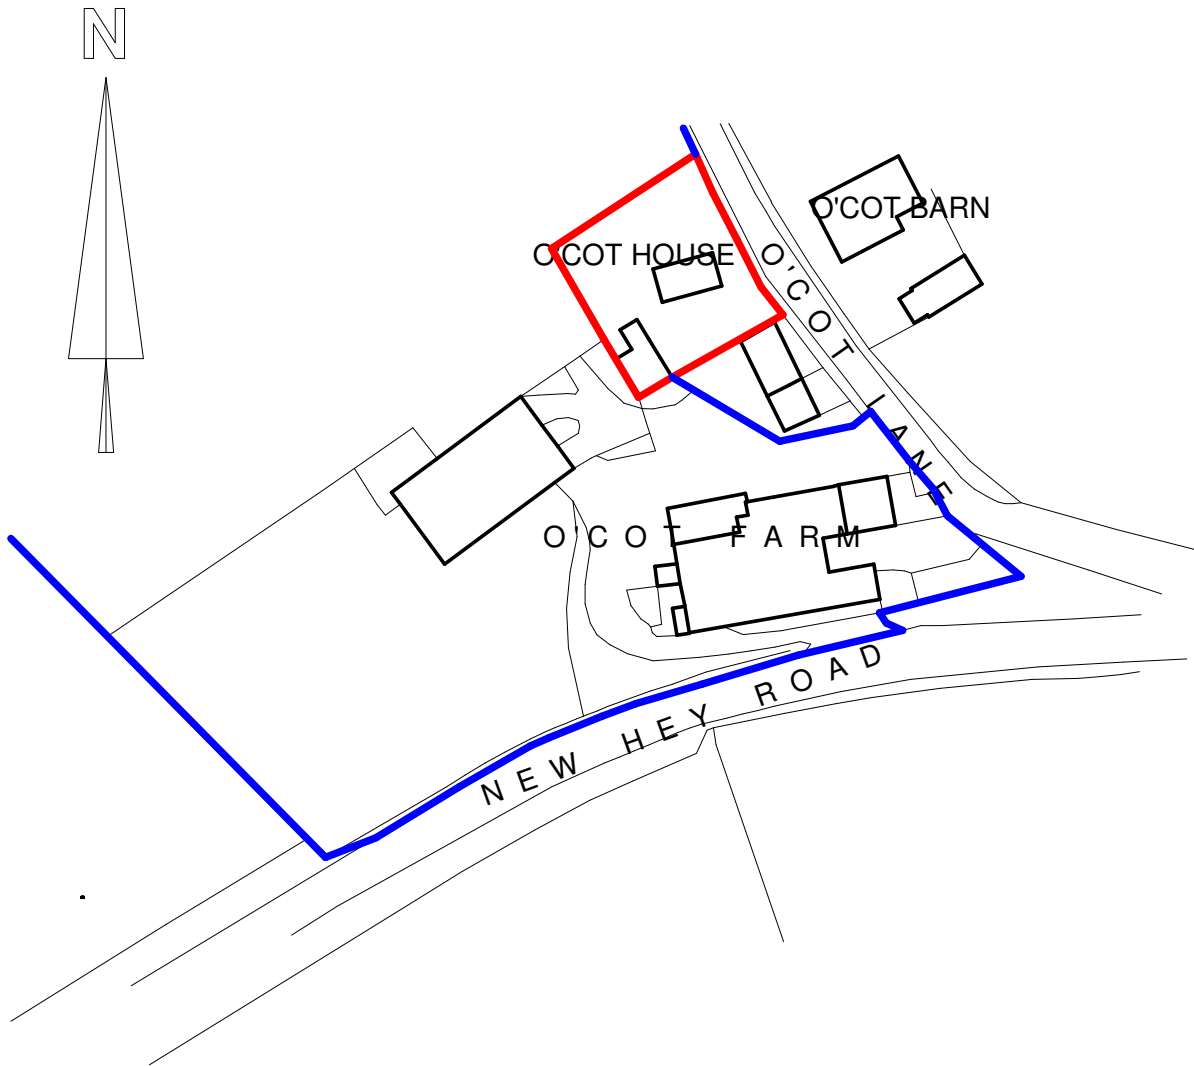

LOCATION PLAN

EXTENSION TO PREMISES AT O'COT HOUSE, SCAMMONDEN

DATE: 28 January 2025

SCALE: 1:1250 @ A4

DRG No: 22_100.1